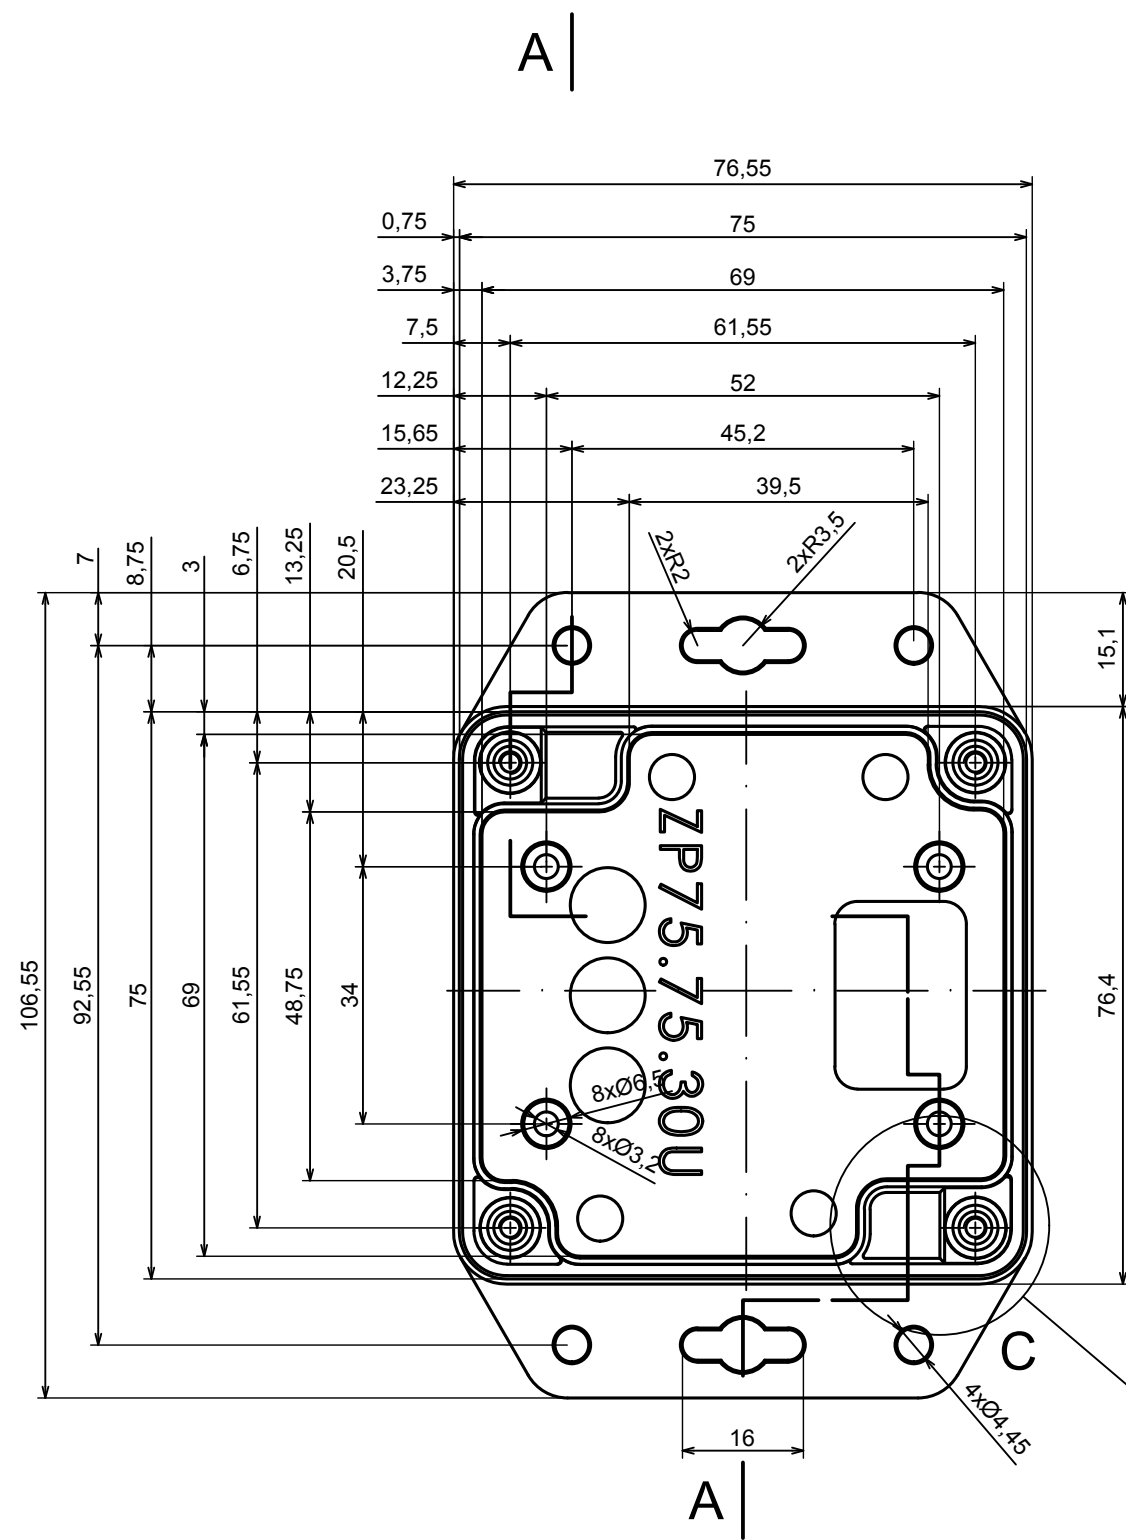

All rights reserved, Copyright Kradox 2022		
Product model	Enclosure ZP75.75.45SU TM - Assembly	
Format: A3	Material: PC, ABS	
Scale 1:1	Tolerance: +/- 0.5	

All rights reserved, Copyright Kradox 2022	
Product model	Enclosure ZP75.75.45SU TM - Base ZP75.75.30U TM
Format: A3	Material: PC, ABS
Scale 1:1	Tolerance: +/- 0.5

**A**

All rights reserved, Copyright Kradox 2022	
Product model	Enclosure ZP75.75.45SU TM - Cover PZ75.75.15S
Format: A3	Material: PC, ABS
Scale 1:1	Tolerance: +/- 0.5