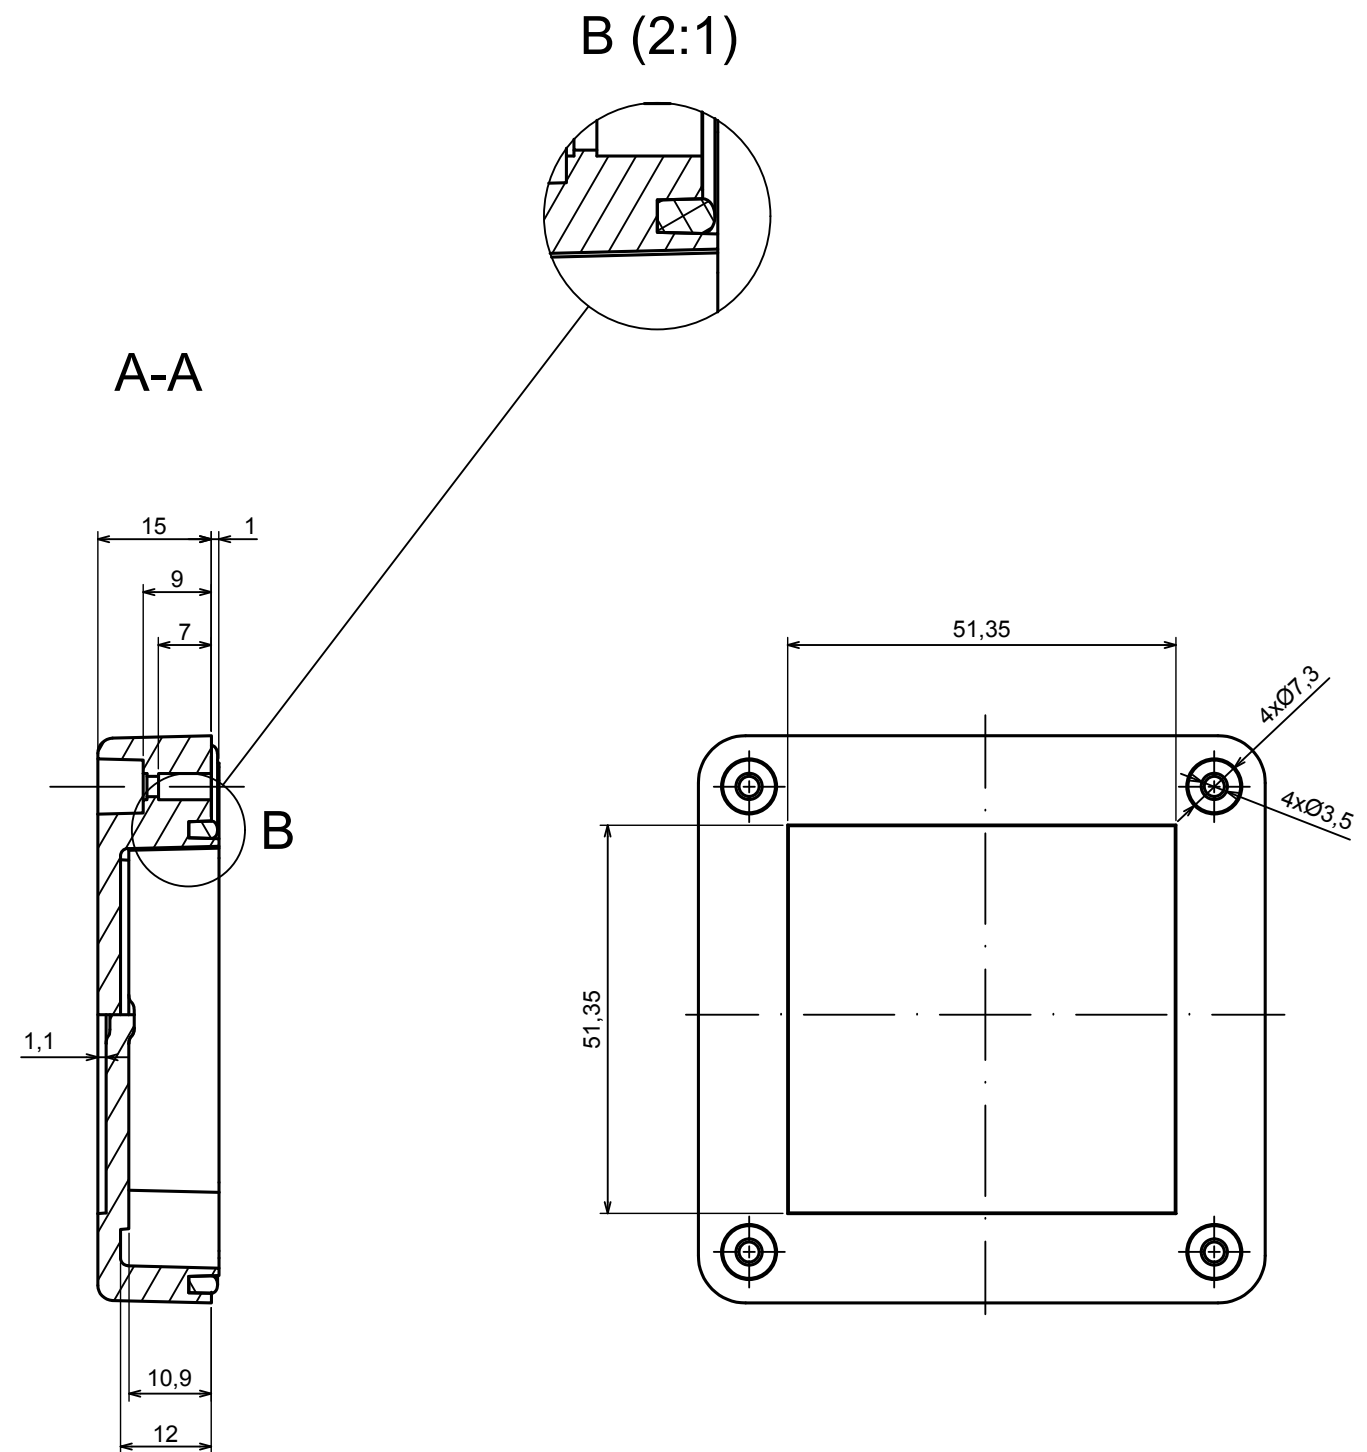

All rights reserved, Copyright Kradox 2022		
Product model	Enclosure ZP75.75.45SU TM - Assembly	
Format: A3	Material: PC, ABS	
Scale 1:1	Tolerance: +/- 0.5	

All rights reserved, Copyright Kradox 2022	
Product model	Enclosure ZP75.75.45SU TM - Base ZP75.75.30U TM
Format: A3	Material: PC, ABS
Scale 1:1	Tolerance: +/- 0.5

**A**

All rights reserved, Copyright Kradox 2022	
Product model	Enclosure ZP75.75.45SU TM - Cover PZ75.75.15S
Format: A3	Material: PC, ABS
Scale 1:1	Tolerance: +/- 0.5