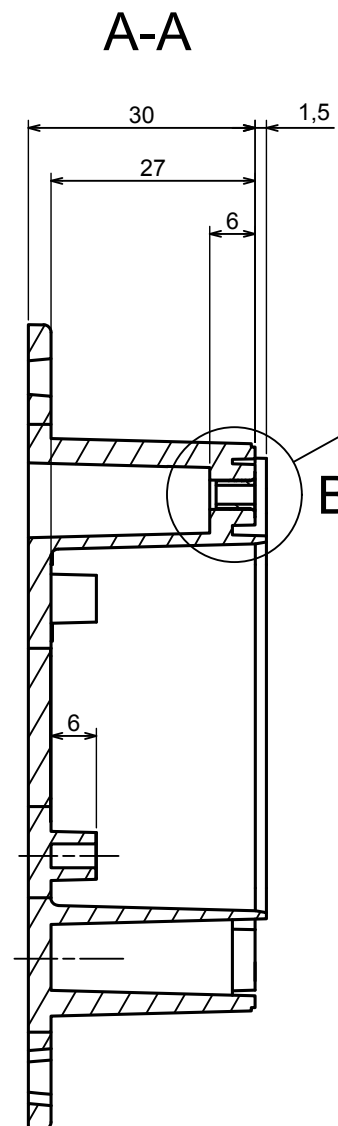

All rights reserved, Copyright Kradox 2022		
Product model	Enclosure ZP75.75.45SU TM - Assembly	
Format: A3	Material: PC, ABS	
Scale 1:1	Tolerance: +/- 0.5	

All rights reserved, Copyright Kradox 2022	
Product model	Enclosure ZP75.75.45SU TM - Base ZP75.75.30U TM
Format: A3	Material: PC, ABS
Scale 1:1	Tolerance: +/- 0.5

**A**

All rights reserved, Copyright Kradox 2022	
Product model	Enclosure ZP75.75.45SU TM - Cover PZ75.75.15S
Format: A3	Material: PC, ABS
Scale 1:1	Tolerance: +/- 0.5