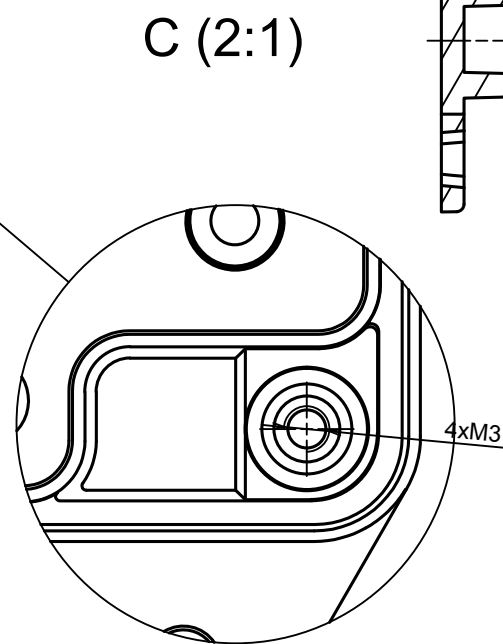

All rights reserved, Copyright Kradox 2022		
Product model	Enclosure ZP75.75.45SU TM - Assembly	
Format: A3	Material: PC, ABS	
Scale 1:1	Tolerance: +/- 0.5	

All rights reserved, Copyright Kradox 2022	
Product model	Enclosure ZP75.75.45SU TM - Base ZP75.75.30U TM
Format: A3	Material: PC, ABS
Scale 1:1	Tolerance: +/- 0.5

**A**

All rights reserved, Copyright Kradox 2022	
Product model	Enclosure ZP75.75.45SU TM - Cover PZ75.75.15S
Format: A3	Material: PC, ABS
Scale 1:1	Tolerance: +/- 0.5