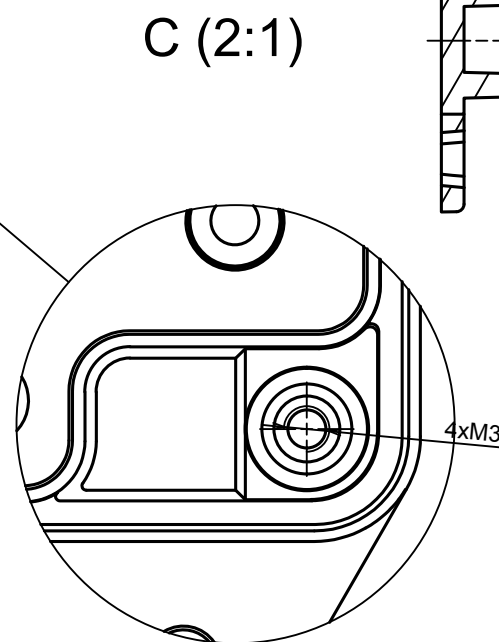

All rights reserved, Copyright Kradox 2022		
Product model	Enclosure ZP75.75.45U TM - Assembly	
Format: A3	Material: PC, ABS	
Scale 1:1	Tolerance: +/- 0.5	

All rights reserved, Copyright Kradox 2022

Product model Enclosure ZP75.75.45U TM - Base ZP75.75.30U TM

Format: A3 Material: PC, ABS

Scale 1:1 Tolerance: +/- 0.5

**A**

All rights reserved, Copyright Kradox 2022

Product model: Enclosure ZP75.75.45U TM - Cover PZ75.75.15

Format: A3 Material: PC, ABS

Scale 1:1 Tolerance: +/- 0.5