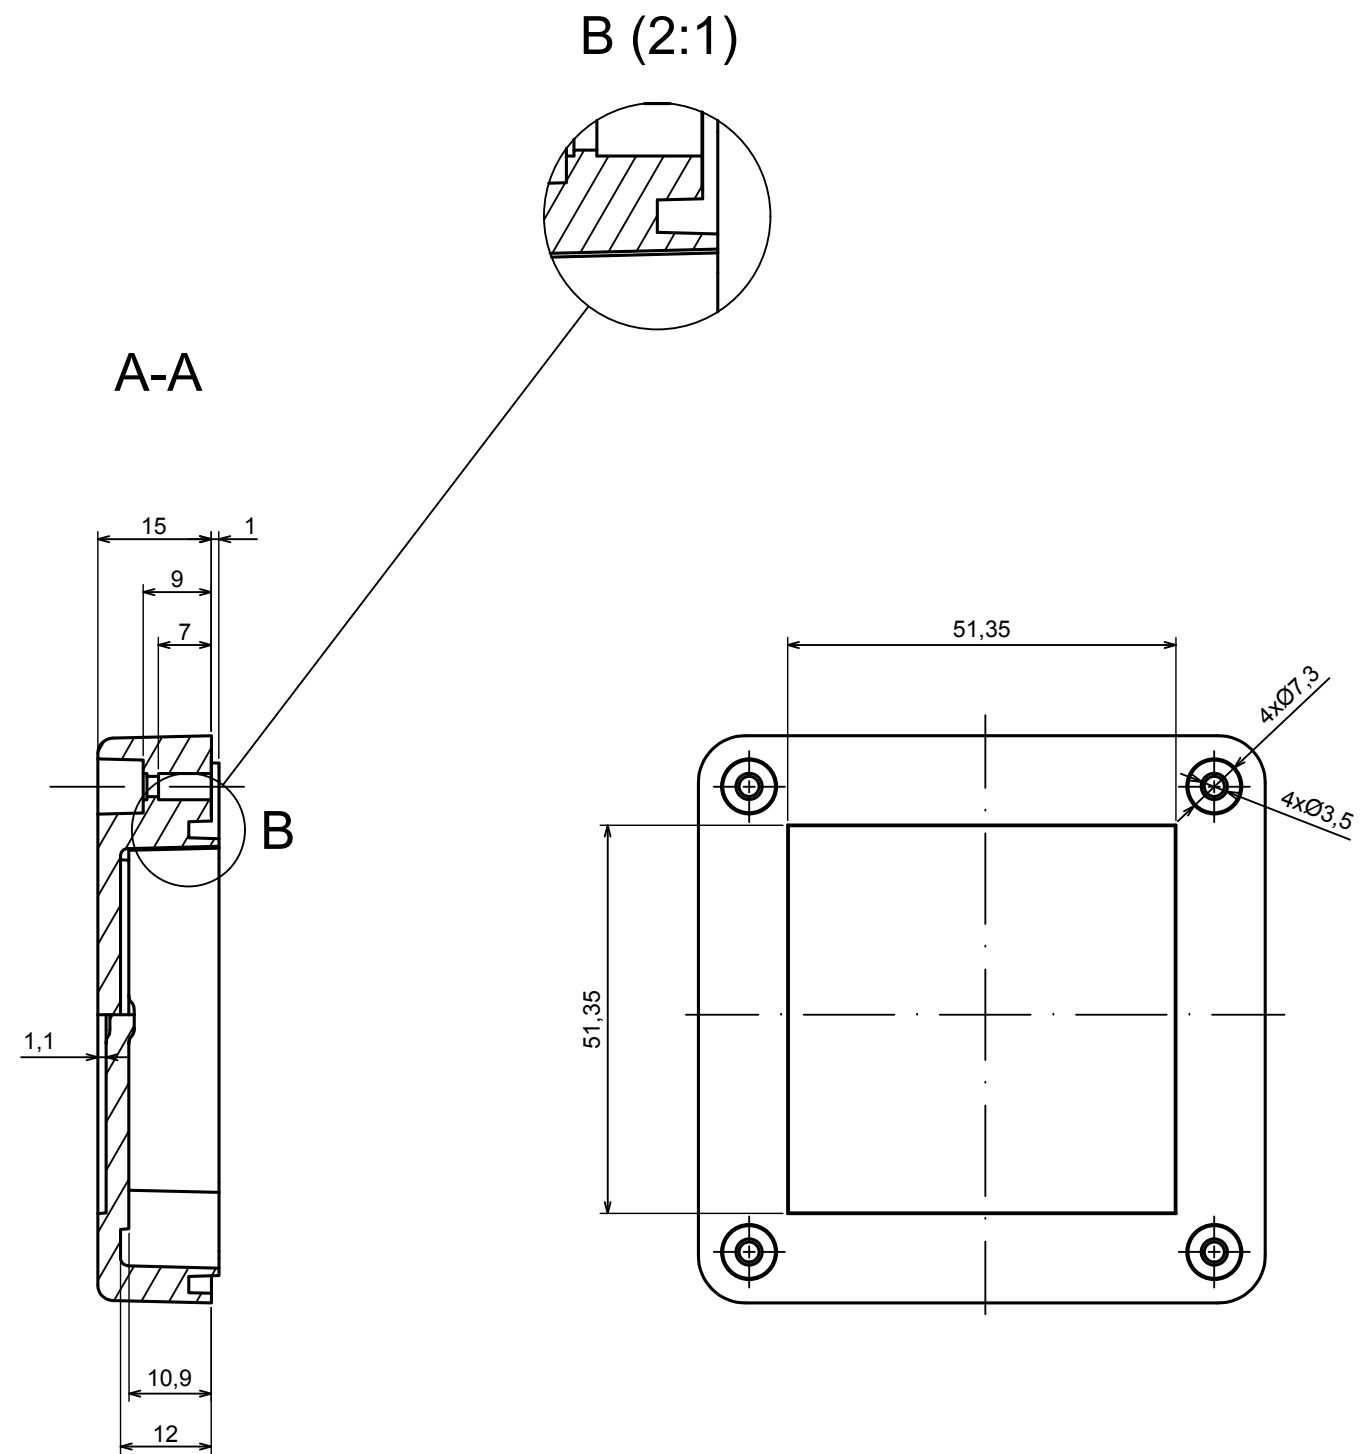

All rights reserved, Copyright Kradox 2022		
Product model	Enclosure ZP75.75.45U TM - Assembly	
Format: A3	Material: PC, ABS	
Scale 1:1	Tolerance: +/- 0.5	

All rights reserved, Copyright Kradox 2022

Product model Enclosure ZP75.75.45U TM - Base ZP75.75.30U TM

Format: A3 Material: PC, ABS

Scale 1:1 Tolerance: +/- 0.5

**A**

All rights reserved, Copyright Kradox 2022

Product model: Enclosure ZP75.75.45U TM - Cover PZ75.75.15

Format: A3 Material: PC, ABS

Scale 1:1 Tolerance: +/- 0.5