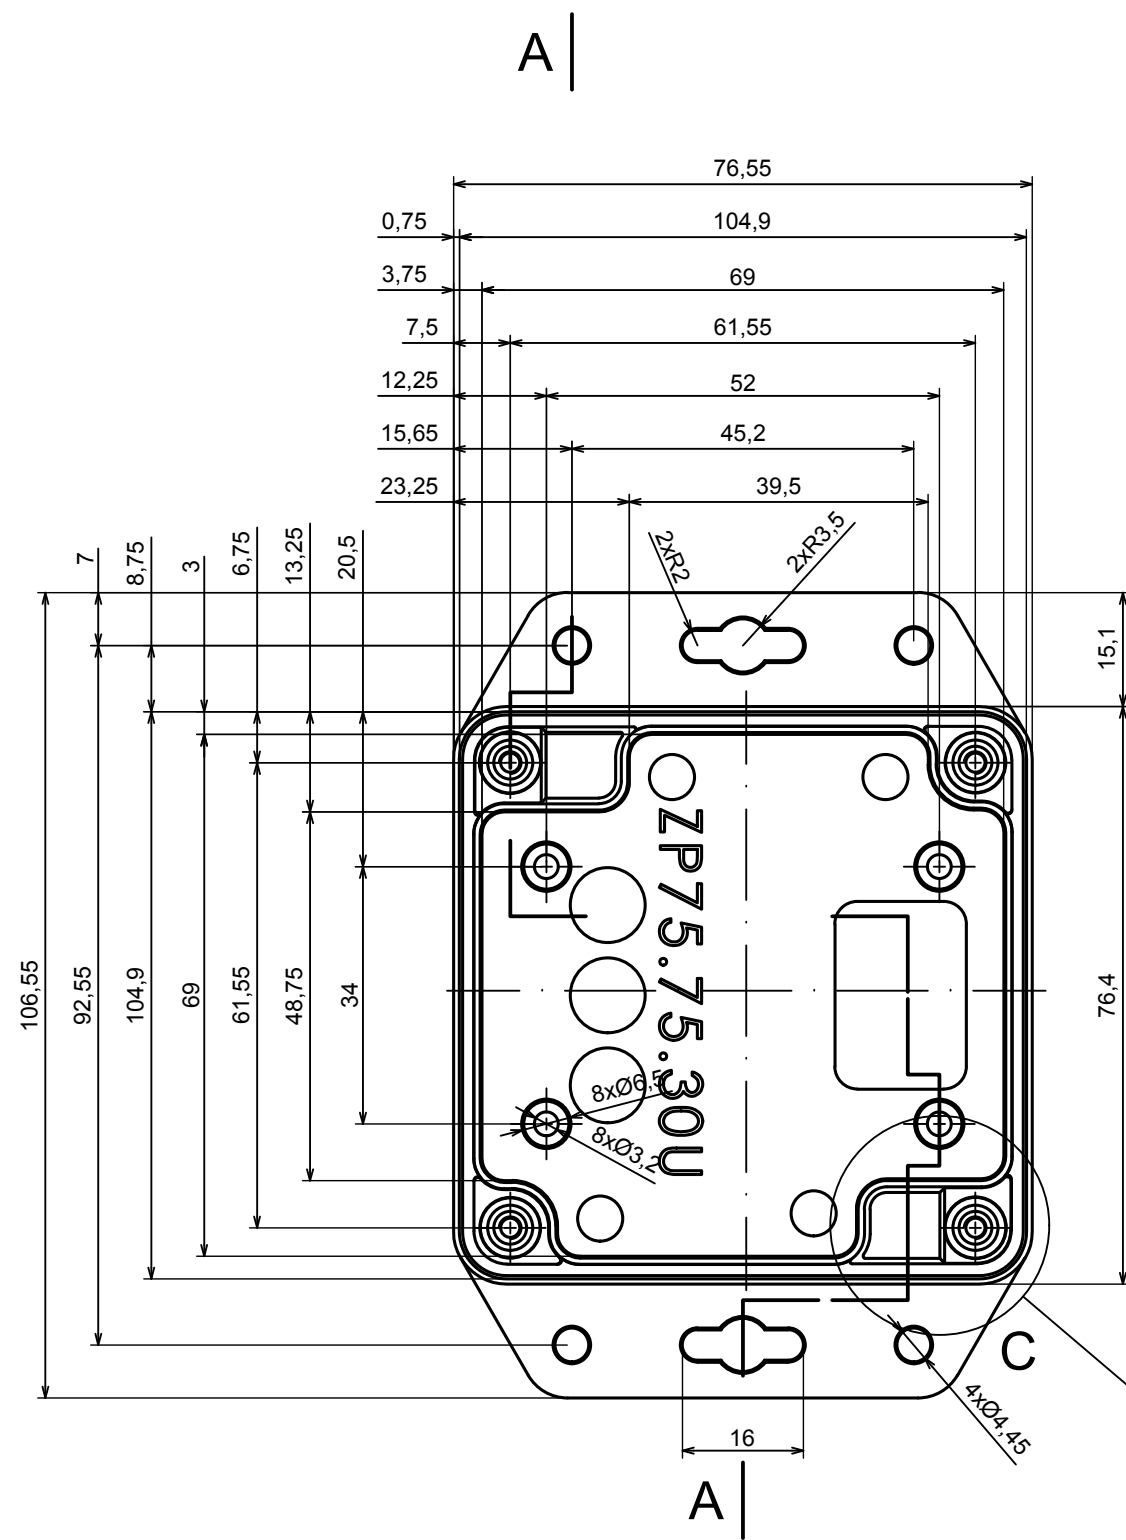

All rights reserved, Copyright Kradox 2022		
Product model	Enclosure ZP75.75.45U TM - Assembly	
Format: A3	Material: PC, ABS	
Scale 1:1	Tolerance: +/- 0.5	

All rights reserved, Copyright Kradox 2022

Product model Enclosure ZP75.75.45U TM - Base ZP75.75.30U TM

Format: A3 Material: PC, ABS

Scale 1:1 Tolerance: +/- 0.5

**A**

All rights reserved, Copyright Kradox 2022

Product model: Enclosure ZP75.75.45U TM - Cover PZ75.75.15

Format: A3 Material: PC, ABS

Scale 1:1 Tolerance: +/- 0.5