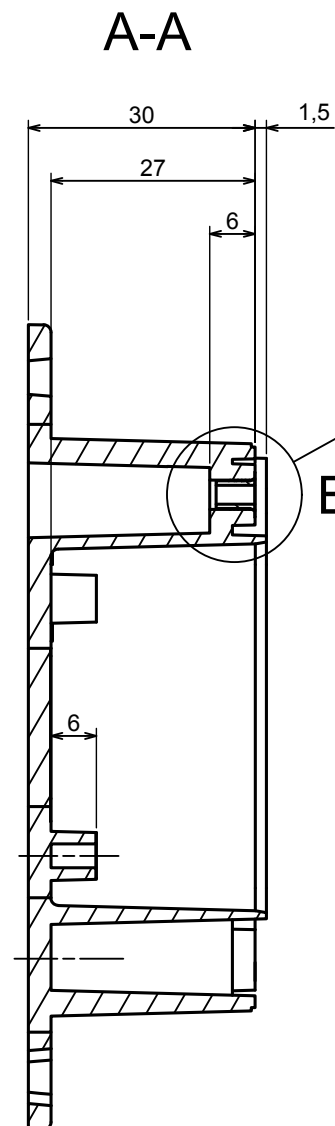

All rights reserved, Copyright Kradox 2022		
Product model	Enclosure ZP75.75.45U TM - Assembly	
Format: A3	Material: PC, ABS	
Scale 1:1	Tolerance: +/- 0.5	

All rights reserved, Copyright Kradox 2022

Product model Enclosure ZP75.75.45U TM - Base ZP75.75.30U TM

Format: A3 Material: PC, ABS

Scale 1:1 Tolerance: +/- 0.5

**A**

All rights reserved, Copyright Kradox 2022

Product model: Enclosure ZP75.75.45U TM - Cover PZ75.75.15

Format: A3 Material: PC, ABS

Scale 1:1 Tolerance: +/- 0.5