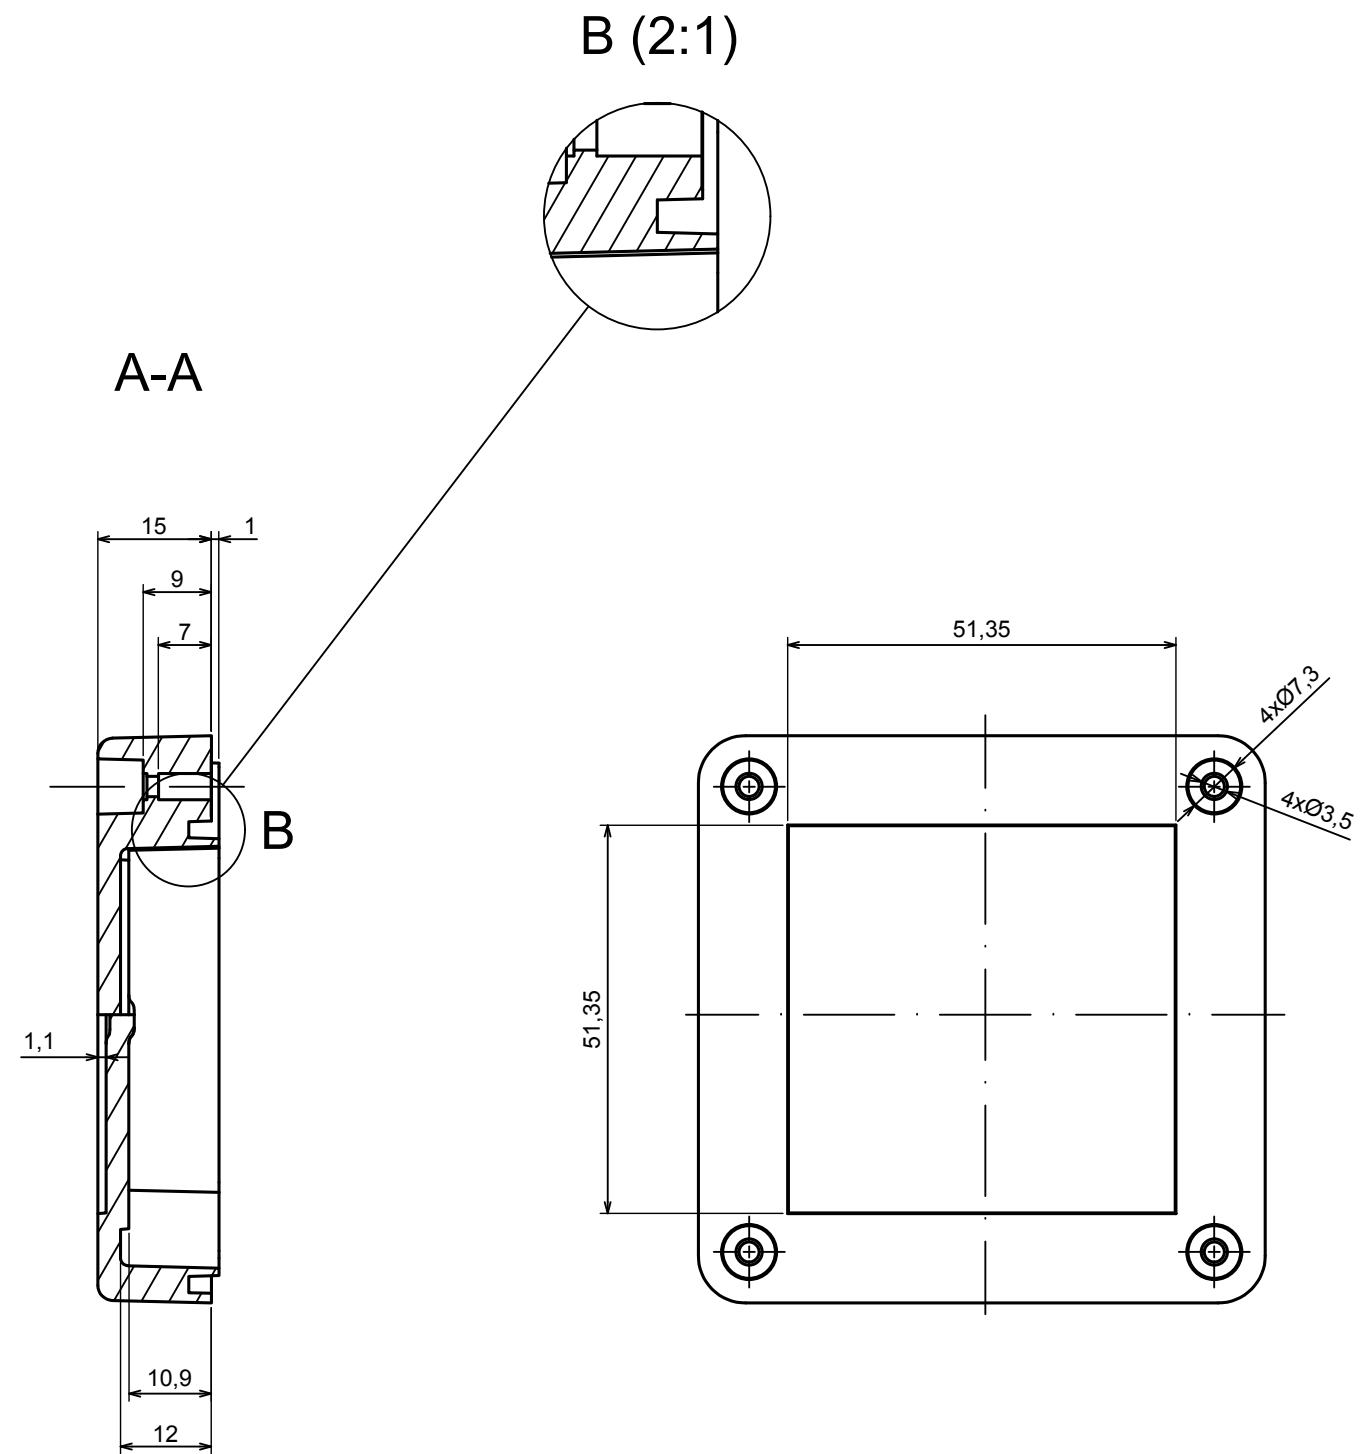

All rights reserved, Copyright Kradox 2022		
Product model	Enclosure ZP75.75.45U TM - Assembly	
Format: A3	Material: PC, ABS	
Scale 1:1	Tolerance: +/- 0.5	

All rights reserved, Copyright Kradox 2022	
Product model	Enclosure ZP75.75.45U TM - Base ZP75.75.30U TM
Format: A3	Material: PC, ABS
Scale 1:1	Tolerance: +/- 0.5

A

All rights reserved, Copyright Kradox 2022	
Product model	Enclosure ZP75.75.45U TM - Cover PZ75.75.15
Format: A3	Material: PC, ABS
Scale 1:1	Tolerance: +/- 0.5

X-ON Electronics

Largest Supplier of Electrical and Electronic Components