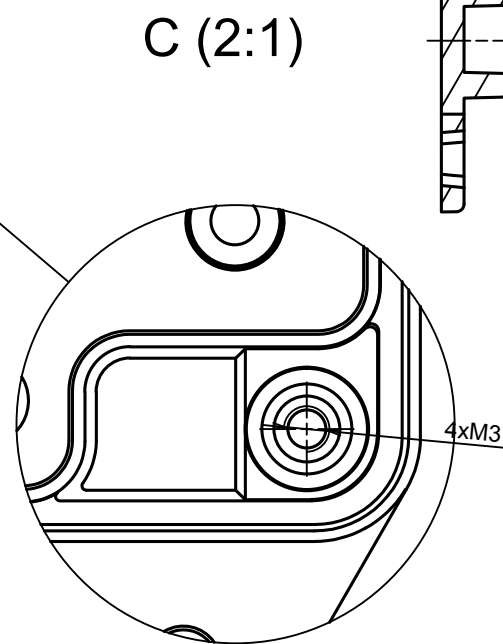

All rights reserved, Copyright Kradox 2022		
Product model	Enclosure ZP75.75.45U TM - Assembly	
Format: A3	Material: PC, ABS	
Scale 1:1	Tolerance: +/- 0.5	

All rights reserved, Copyright Kradox 2022	
Product model	Enclosure ZP75.75.45U TM - Base ZP75.75.30U TM
Format: A3	Material: PC, ABS
Scale 1:1	Tolerance: +/- 0.5

A

All rights reserved, Copyright Kradox 2022	
Product model	Enclosure ZP75.75.45U TM - Cover PZ75.75.15
Format: A3	Material: PC, ABS
Scale 1:1	Tolerance: +/- 0.5

X-ON Electronics

Largest Supplier of Electrical and Electronic Components