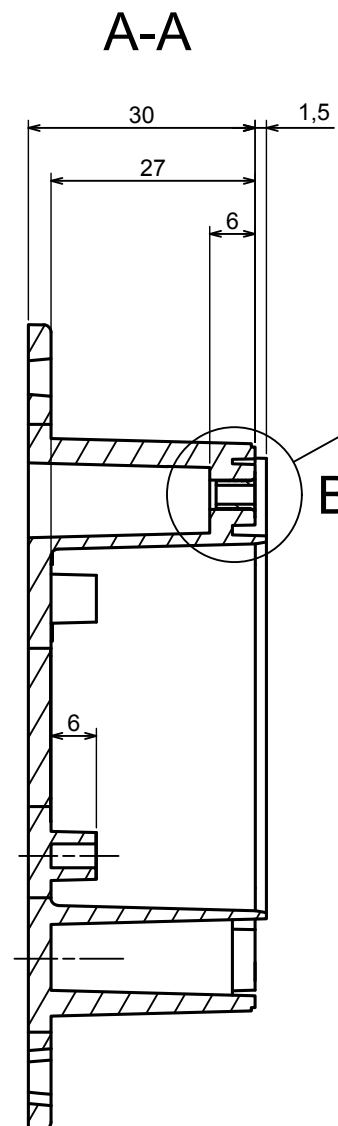

All rights reserved, Copyright Kradox 2022		
Product model	Enclosure ZP75.75.45U TM - Assembly	
Format: A3	Material: PC, ABS	
Scale 1:1	Tolerance: +/- 0.5	

All rights reserved, Copyright Kradox 2022	
Product model	Enclosure ZP75.75.45U TM - Base ZP75.75.30U TM
Format: A3	Material: PC, ABS
Scale 1:1	Tolerance: +/- 0.5

A

All rights reserved, Copyright Kradox 2022	
Product model	Enclosure ZP75.75.45U TM - Cover PZ75.75.15
Format: A3	Material: PC, ABS
Scale 1:1	Tolerance: +/- 0.5

X-ON Electronics

Largest Supplier of Electrical and Electronic Components