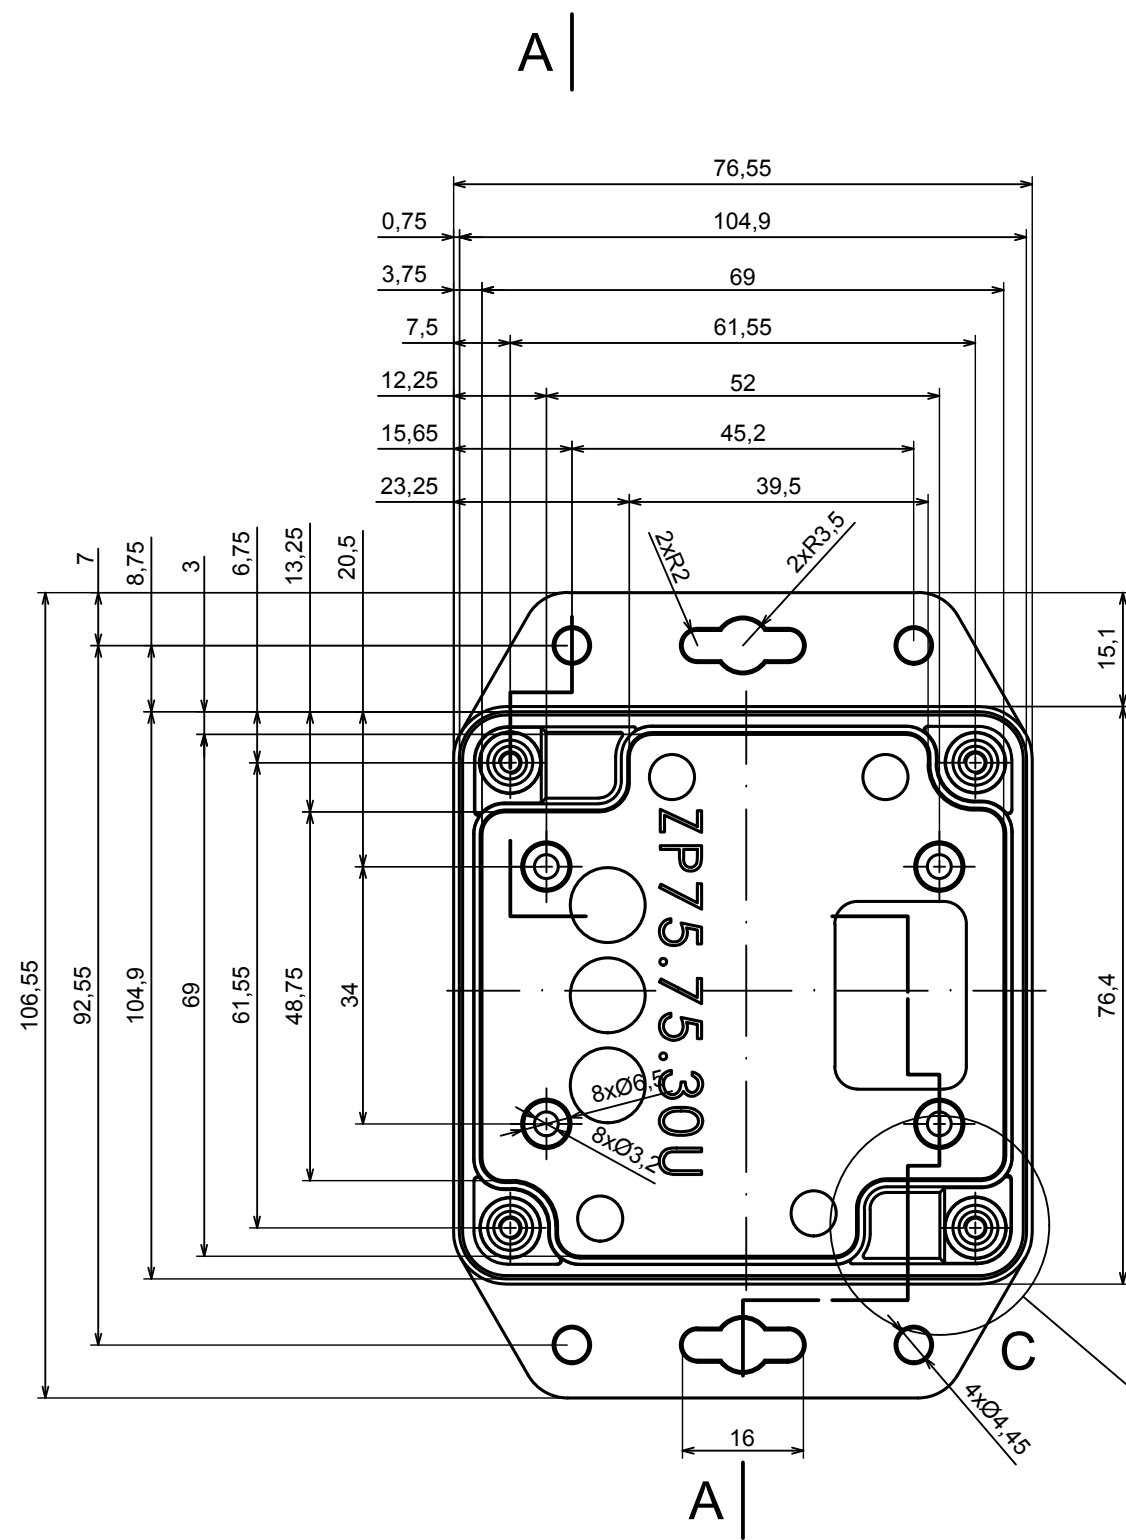

All rights reserved, Copyright Kradox 2022		
Product model	Enclosure ZP75.75.45U TM - Assembly	
Format: A3	Material: PC, ABS	
Scale 1:1	Tolerance: +/- 0.5	

All rights reserved, Copyright Kradox 2022	
Product model	Enclosure ZP75.75.45U TM - Base ZP75.75.30U TM
Format: A3	Material: PC, ABS
Scale 1:1	Tolerance: +/- 0.5

A

All rights reserved, Copyright Kradox 2022	
Product model	Enclosure ZP75.75.45U TM - Cover PZ75.75.15
Format: A3	Material: PC, ABS
Scale 1:1	Tolerance: +/- 0.5

X-ON Electronics

Largest Supplier of Electrical and Electronic Components