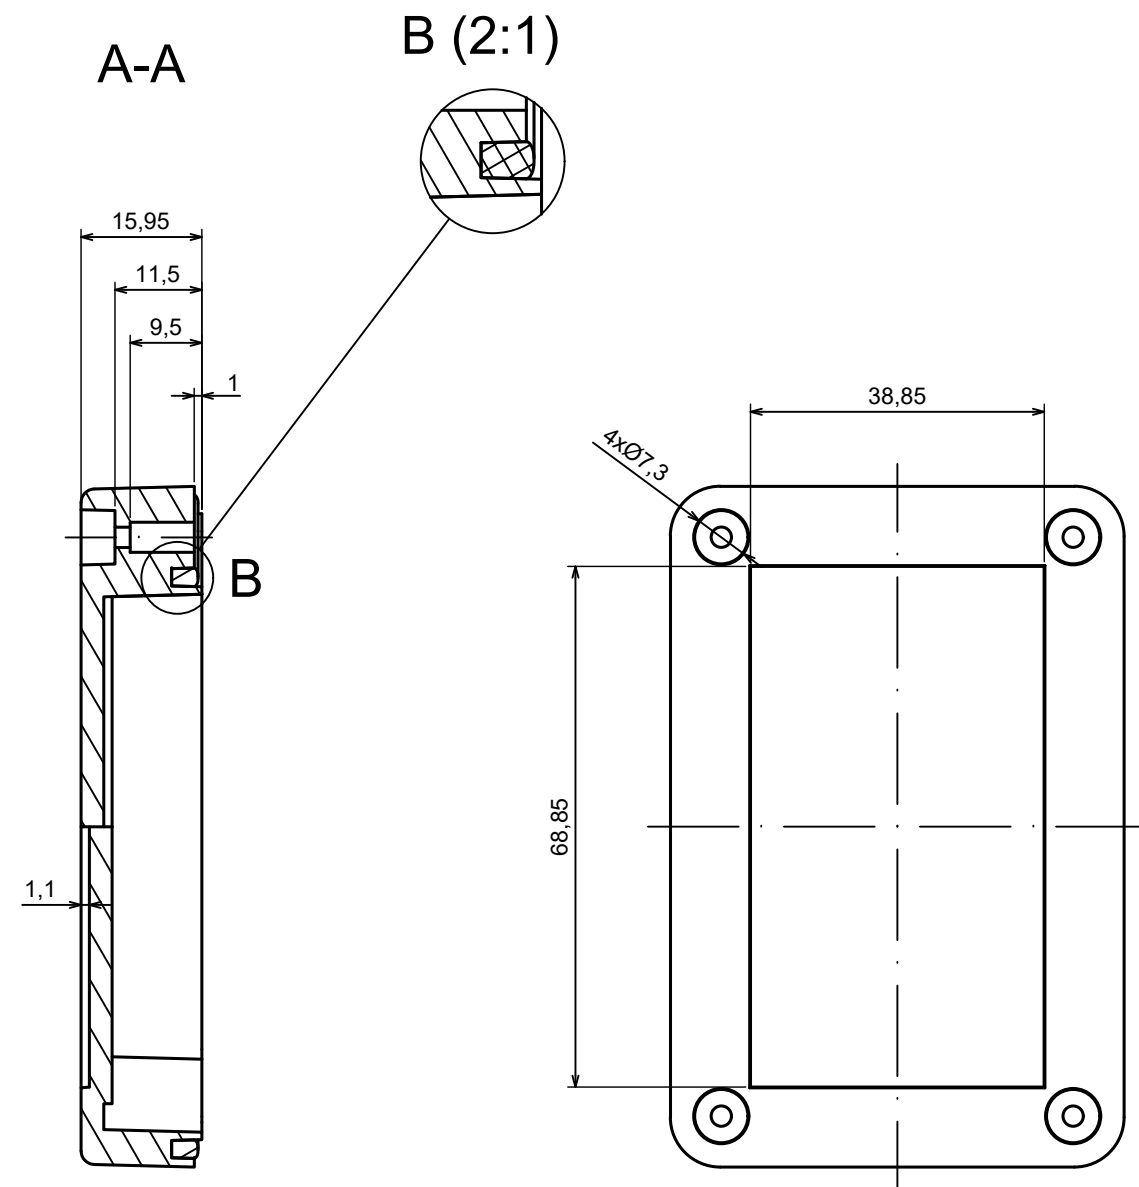

All rights reserved, Copyright Kradox 2023

Product model Enclosure ZP90.60.40Sub TM - Assembly

Format: A3 Material: ASA

Scale 1:1 Tolerance: +/- 0.5

All rights reserved, Copyright Kradex 2023		
Product model	Enclosure ZP90.60.40Sub TM - Base ZP90.60.25Sub TM	
Format: A3	Material: ASA	
Scale 1:1	Tolerance: +/- 0.5	

A |

All rights reserved, Copyright Kradox 2023		
Product model	Enclosure ZP90.60.40Sub TM - Cover ZP90.60.15Sb	
Format: A3	Material: ASA	
Scale 1:1	Tolerance: +/- 0.5	