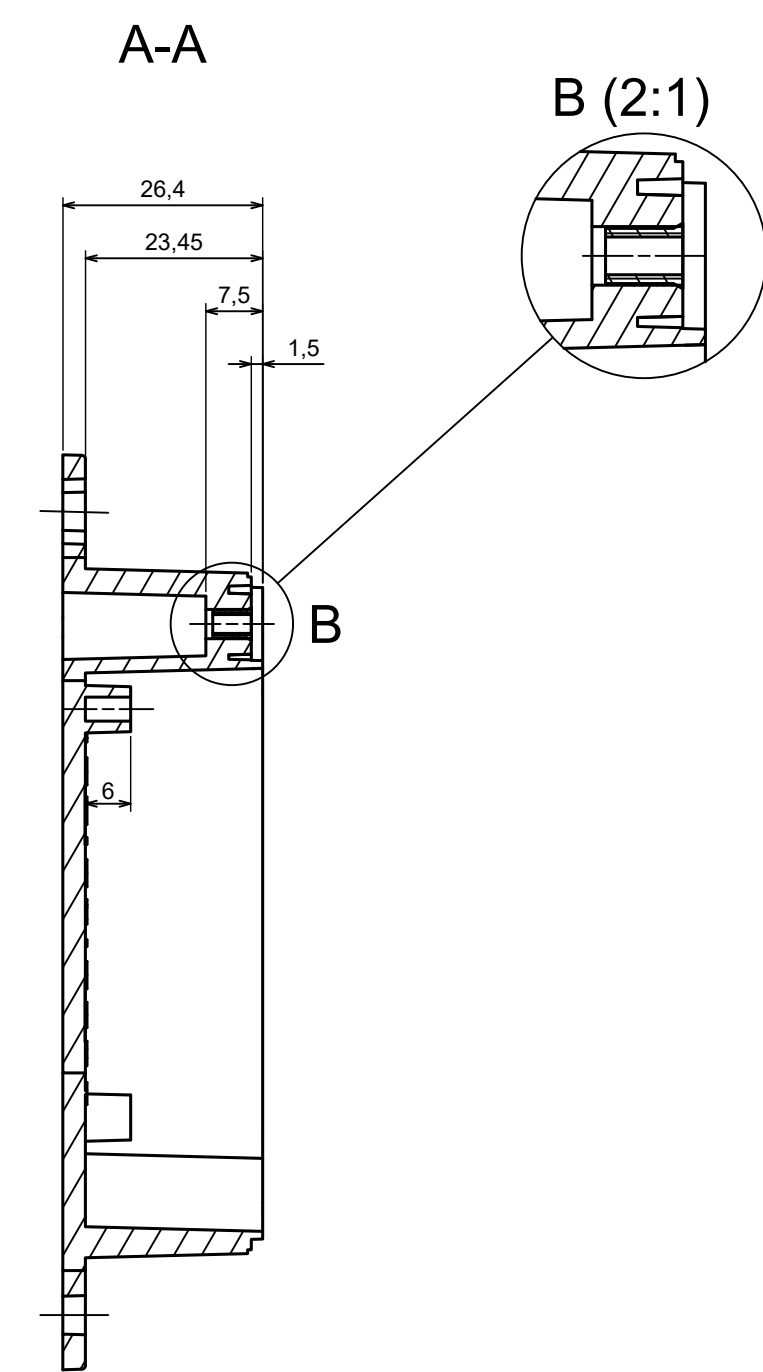

All rights reserved, Copyright Kradox 2023

Product model Enclosure ZP90.60.40Sub TM - Assembly

Format: A3 Material: ASA

Scale 1:1 Tolerance: +/- 0.5

All rights reserved, Copyright Kradex 2023		
Product model	Enclosure ZP90.60.40Sub TM - Base ZP90.60.25Sub TM	
Format: A3	Material: ASA	
Scale 1:1	Tolerance: +/- 0.5	

A |

All rights reserved, Copyright Kradox 2023		
Product model	Enclosure ZP90.60.40Sub TM - Cover ZP90.60.15Sb	
Format: A3	Material: ASA	
Scale 1:1	Tolerance: +/- 0.5	