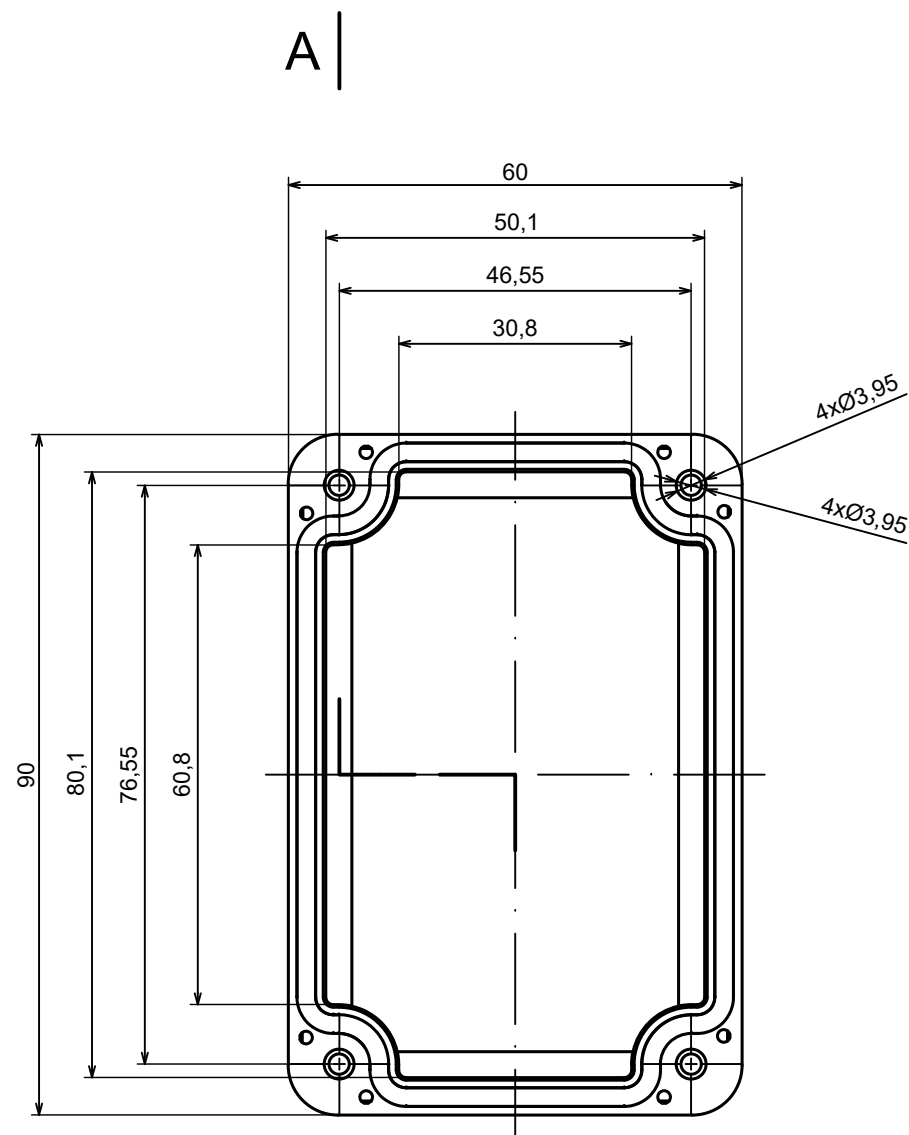

All rights reserved, Copyright Kradox 2023

Product model Enclosure ZP90.60.40Sub TM - Assembly

Format: A3 Material: ASA

Scale 1:1 Tolerance: +/- 0.5

All rights reserved, Copyright Kradex 2023		
Product model	Enclosure ZP90.60.40Sub TM - Base ZP90.60.25Sub TM	
Format: A3	Material: ASA	
Scale 1:1	Tolerance: +/- 0.5	

A |

All rights reserved, Copyright Kradox 2023		
Product model	Enclosure ZP90.60.40Sub TM - Cover ZP90.60.15Sb	
Format: A3	Material: ASA	
Scale 1:1	Tolerance: +/- 0.5	