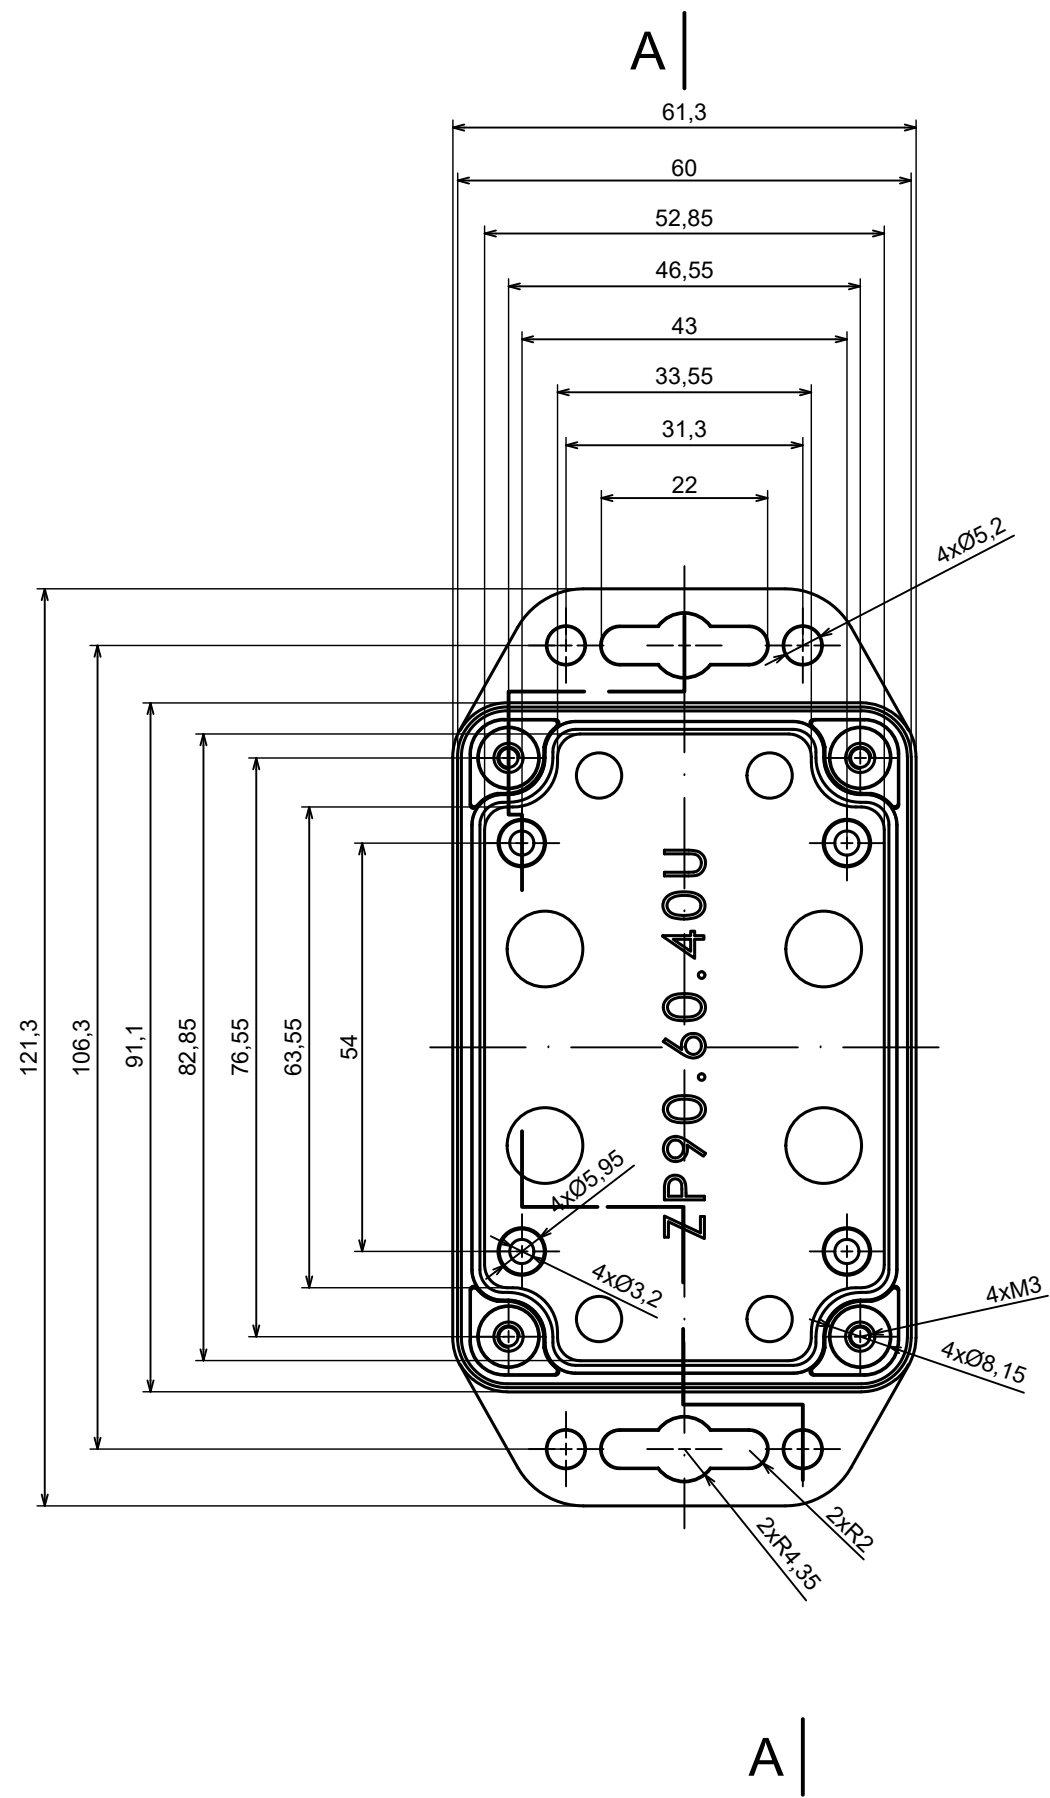

All rights reserved, Copyright Kradox 2023

Product model Enclosure ZP90.60.40Sub TM - Assembly

Format: A3 Material: ASA

Scale 1:1 Tolerance: +/- 0.5

All rights reserved, Copyright Kradex 2023		
Product model	Enclosure ZP90.60.40Sub TM - Base ZP90.60.25Sub TM	
Format: A3	Material: ASA	
Scale 1:1	Tolerance: +/- 0.5	

A |

All rights reserved, Copyright Kradox 2023		
Product model	Enclosure ZP90.60.40Sub TM - Cover ZP90.60.15Sb	
Format: A3	Material: ASA	
Scale 1:1	Tolerance: +/- 0.5	