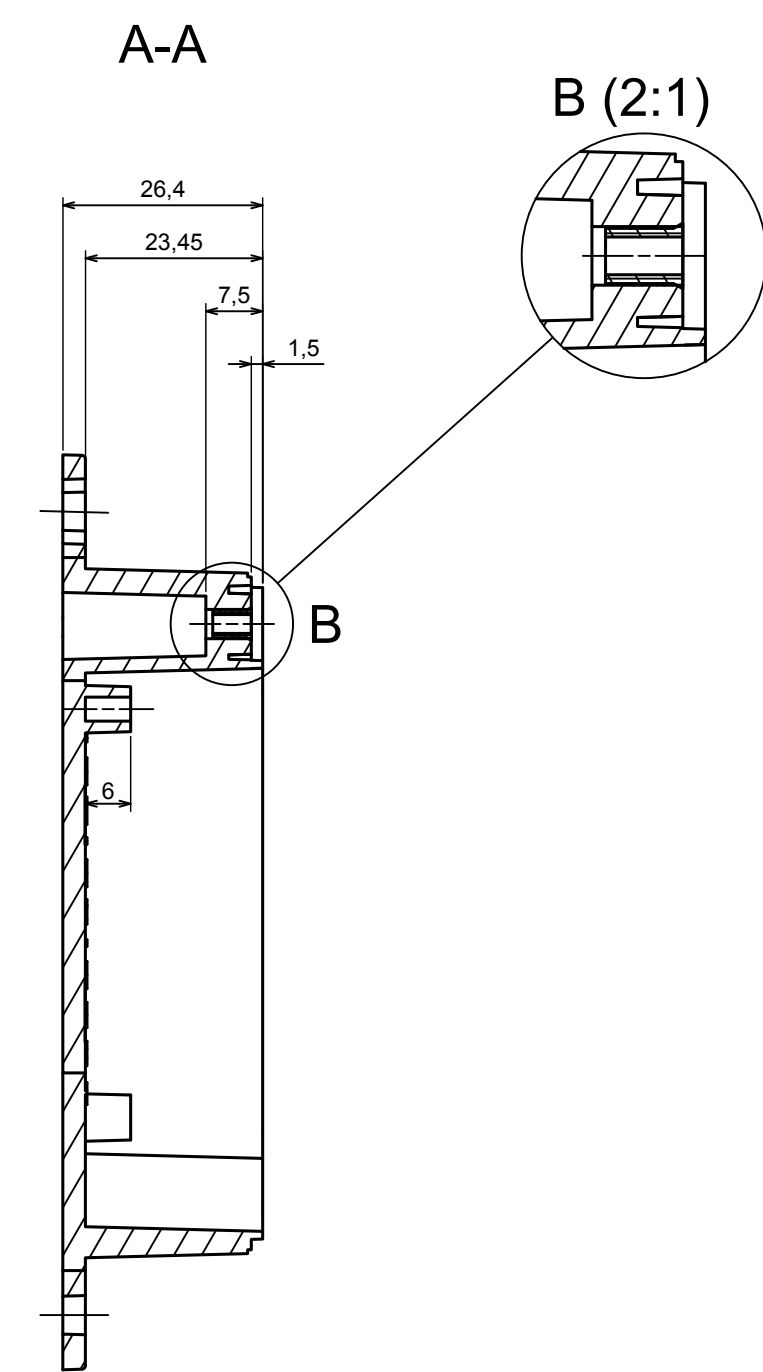

All rights reserved, Copyright Kradox 2020

Product model Enclosure ZP90.60.40SU TM - Assembly

Format: A3 Material: PC, ABS

Scale 1:1 Tolerance: +/- 0.5

All rights reserved, Copyright Kradex 2020	
Product model	Enclosure ZP90.60.40SU TM - Base ZP90.60.25SU TM
Format: A3	Material: PC, ABS
Scale 1:1	Tolerance: +/- 0.5

A |

All rights reserved, Copyright Kradox 2020		
Product model	Enclosure ZP90.60.40SU TM - Cover ZP90.60.15S	
Format: A3	Material: PC, ABS	
Scale 1:1	Tolerance: +/- 0.5	

X-ON Electronics

Largest Supplier of Electrical and Electronic Components