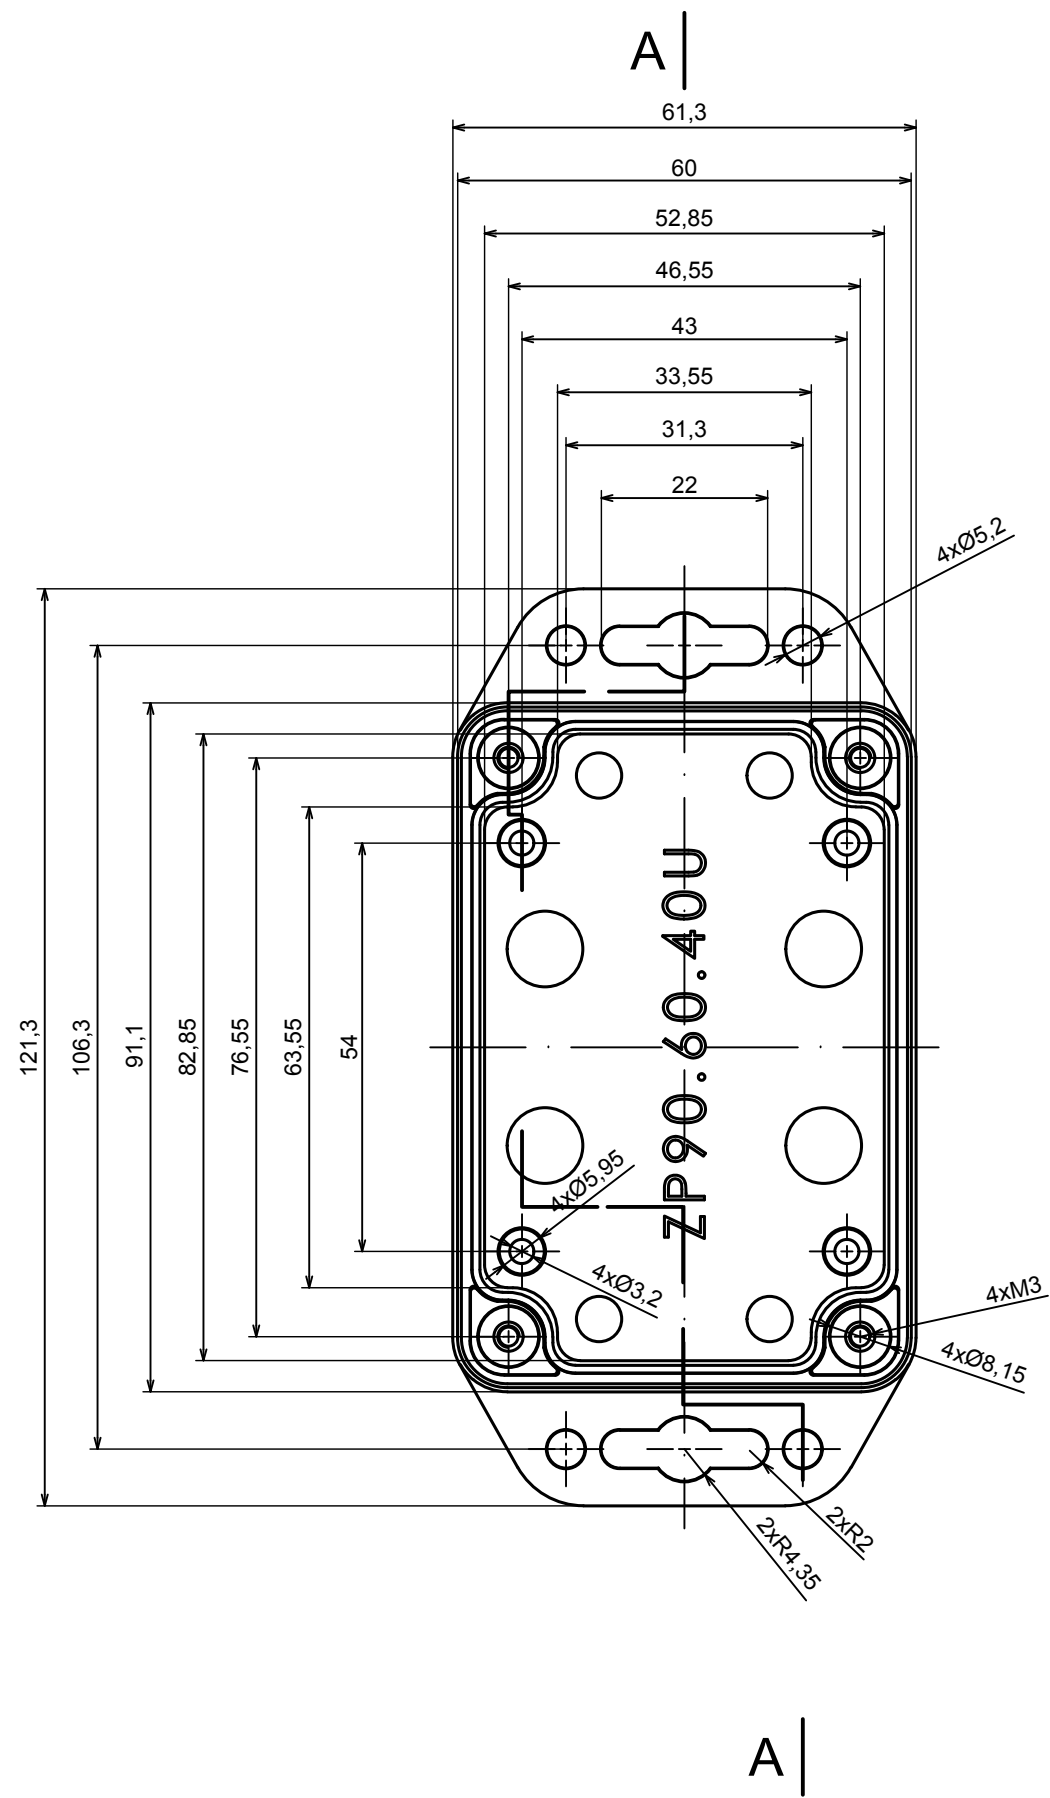

All rights reserved, Copyright Kradox 2020

Product model Enclosure ZP90.60.40SU TM - Assembly

Format: A3 Material: PC, ABS

Scale 1:1 Tolerance: +/- 0.5

All rights reserved, Copyright Kradex 2020	
Product model	Enclosure ZP90.60.40SU TM - Base ZP90.60.25SU TM
Format: A3	Material: PC, ABS
Scale 1:1	Tolerance: +/- 0.5

A |

All rights reserved, Copyright Kradox 2020		
Product model	Enclosure ZP90.60.40SU TM - Cover ZP90.60.15S	
Format: A3	Material: PC, ABS	
Scale 1:1	Tolerance: +/- 0.5	

X-ON Electronics

Largest Supplier of Electrical and Electronic Components