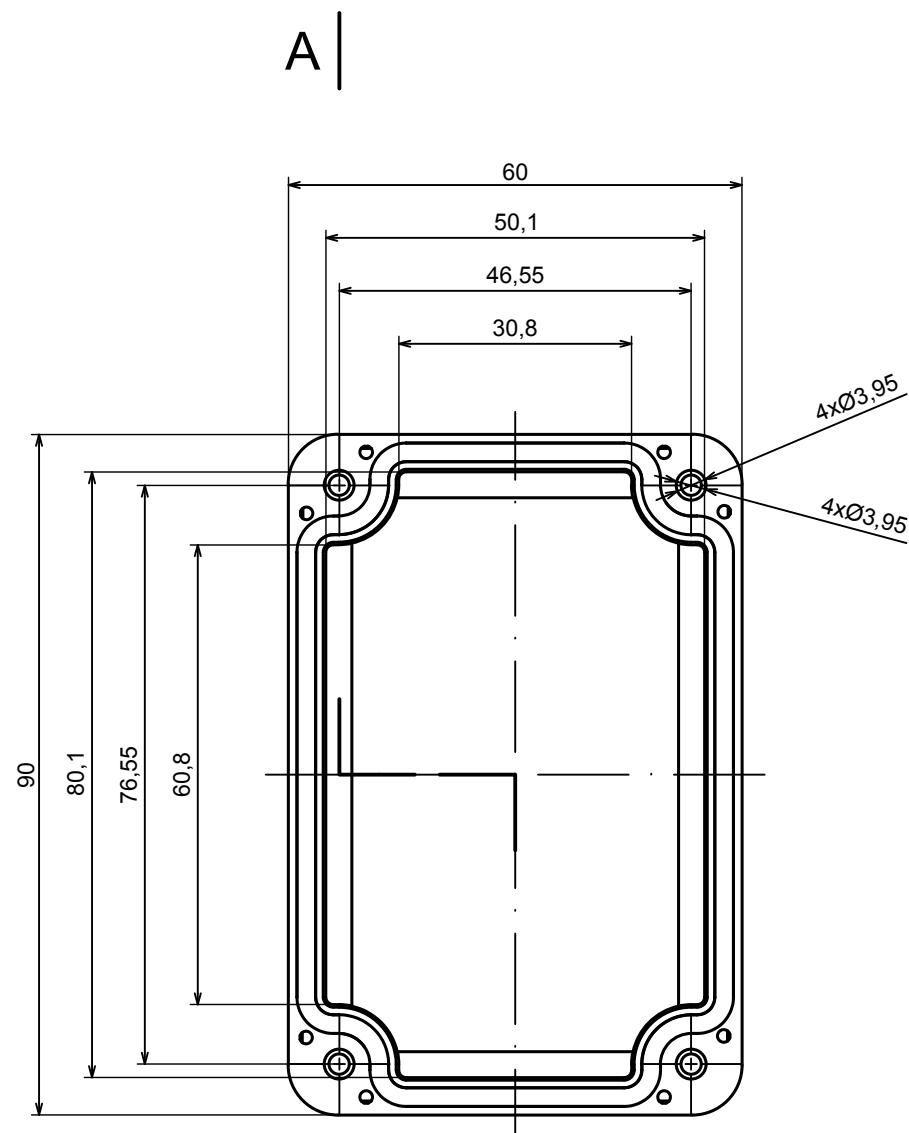

All rights reserved, Copyright Kradox 2020

Product model Enclosure ZP90.60.40SU TM - Assembly

Format: A3 Material: PC, ABS

Scale 1:1 Tolerance: +/- 0.5

All rights reserved, Copyright Kradex 2020	
Product model	Enclosure ZP90.60.40SU TM - Base ZP90.60.25SU TM
Format: A3	Material: PC, ABS
Scale 1:1	Tolerance: +/- 0.5

A |

All rights reserved, Copyright Kradox 2020		
Product model	Enclosure ZP90.60.40SU TM - Cover ZP90.60.15S	
Format: A3	Material: PC, ABS	
Scale 1:1	Tolerance: +/- 0.5	

X-ON Electronics

Largest Supplier of Electrical and Electronic Components