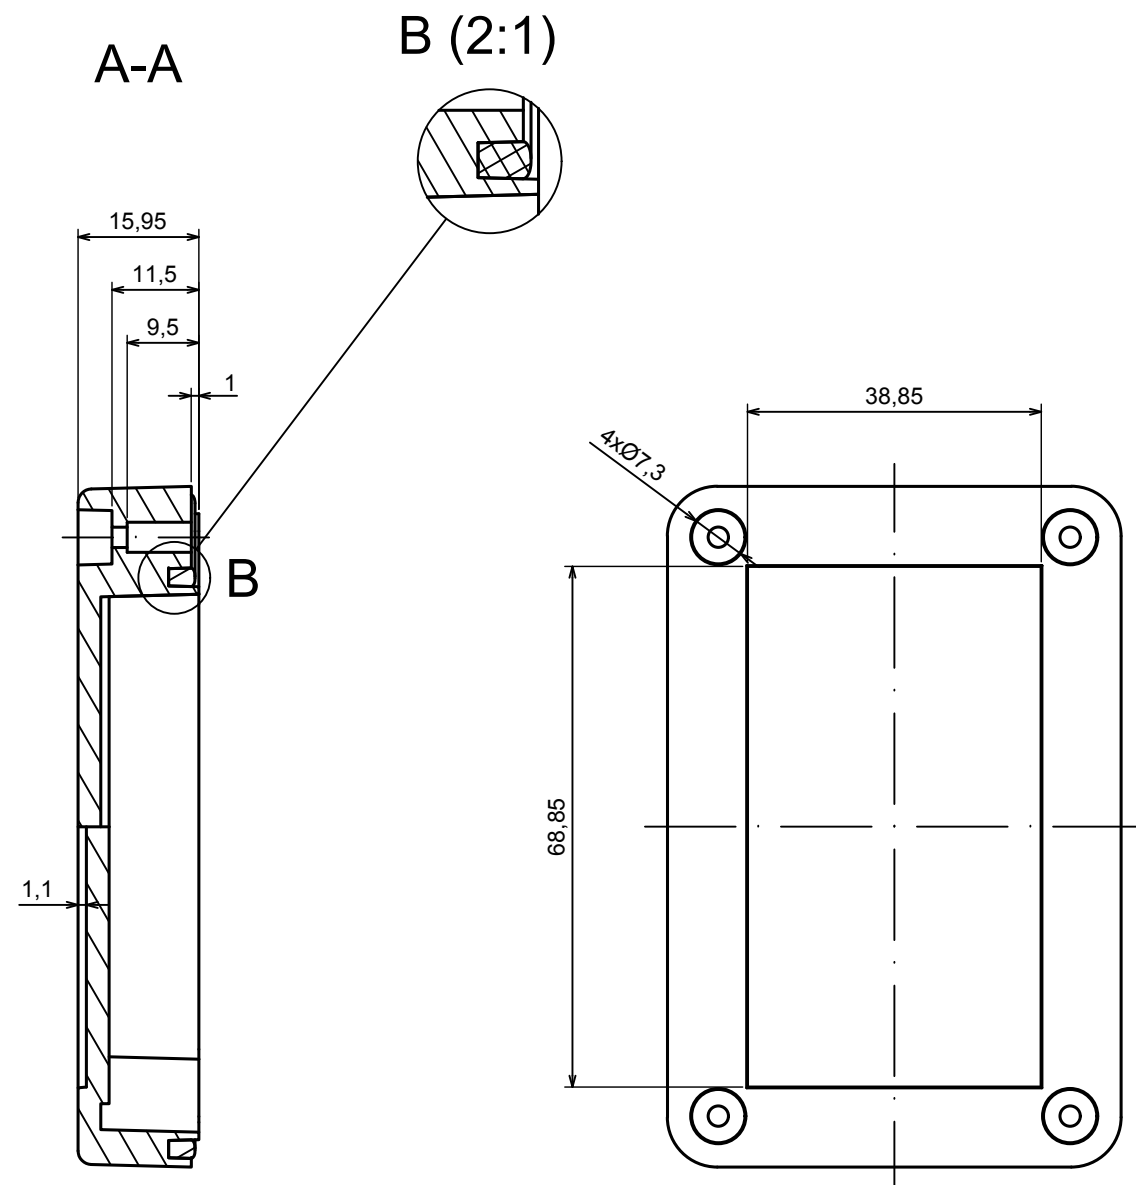

All rights reserved, Copyright Kradox 2020

Product model Enclosure ZP90.60.40SU TM - Assembly

Format: A3 Material: PC, ABS

Scale 1:1 Tolerance: +/- 0.5

All rights reserved, Copyright Kradex 2020	
Product model	Enclosure ZP90.60.40SU TM - Base ZP90.60.25SU TM
Format: A3	Material: PC, ABS
Scale 1:1	Tolerance: +/- 0.5

A |

All rights reserved, Copyright Kradox 2020		
Product model	Enclosure ZP90.60.40SU TM - Cover ZP90.60.15S	
Format: A3	Material: PC, ABS	
Scale 1:1	Tolerance: +/- 0.5	

X-ON Electronics

Largest Supplier of Electrical and Electronic Components