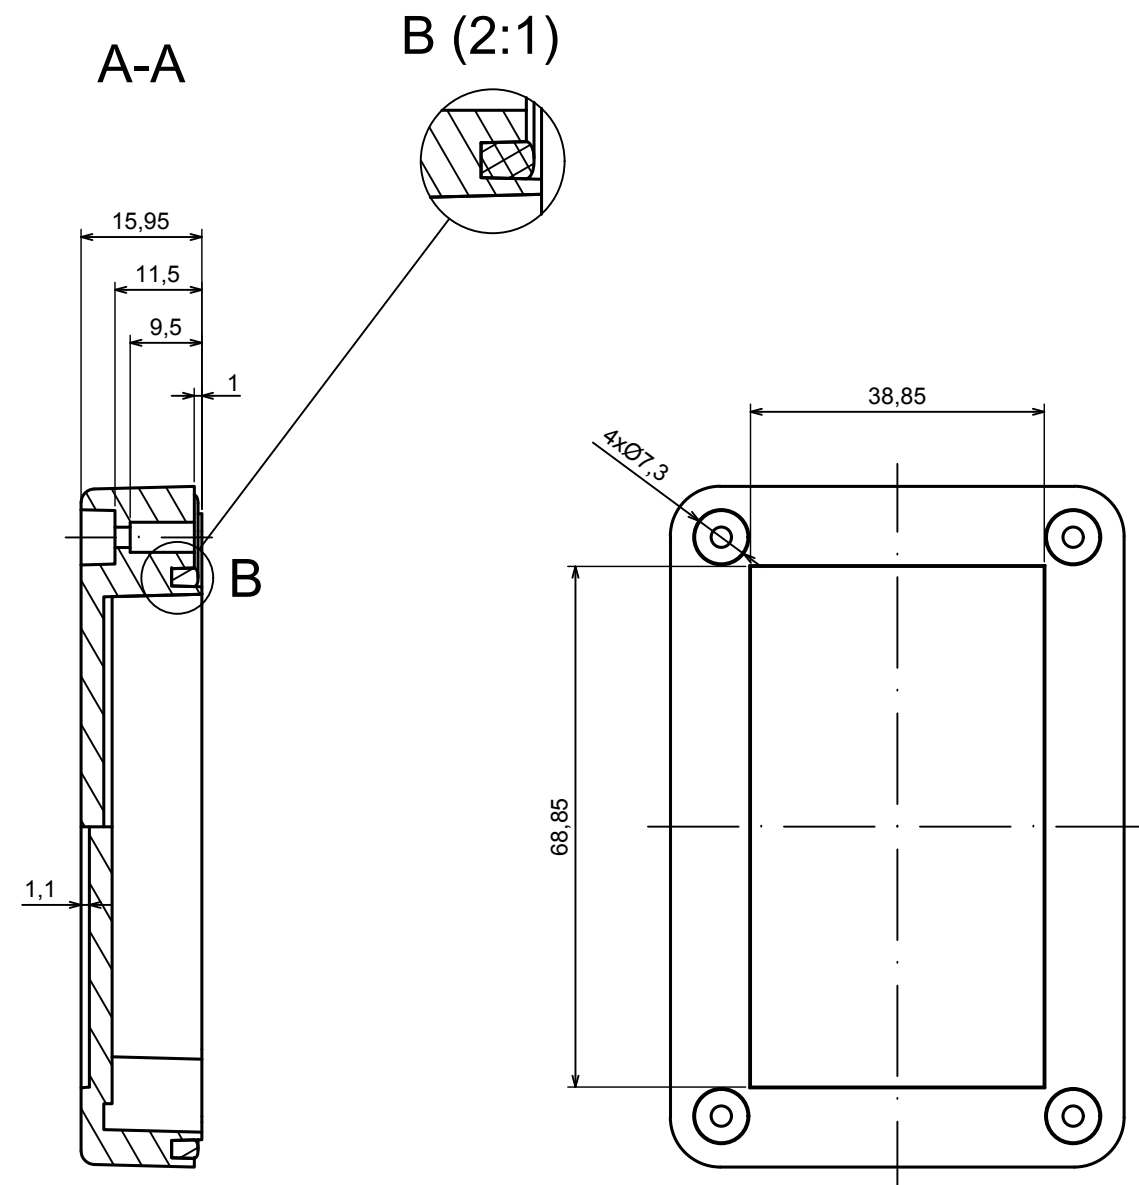

All rights reserved, Copyright Kradox 2020

Product model Enclosure ZP90.60.40SU TM - Assembly

Format: A3 Material: PC, ABS

Scale 1:1 Tolerance: +/- 0.5

All rights reserved, Copyright Kradox 2020	
Product model	Enclosure ZP90.60.40SU TM - Base ZP90.60.25SU TM
Format: A3	Material: PC, ABS
Scale 1:1	Tolerance: +/- 0.5

A |

All rights reserved, Copyright Kradox 2020		
Product model	Enclosure ZP90.60.40SU TM - Cover ZP90.60.15S	
Format: A3	Material: PC, ABS	
Scale 1:1	Tolerance: +/- 0.5	

X-ON Electronics

Largest Supplier of Electrical and Electronic Components