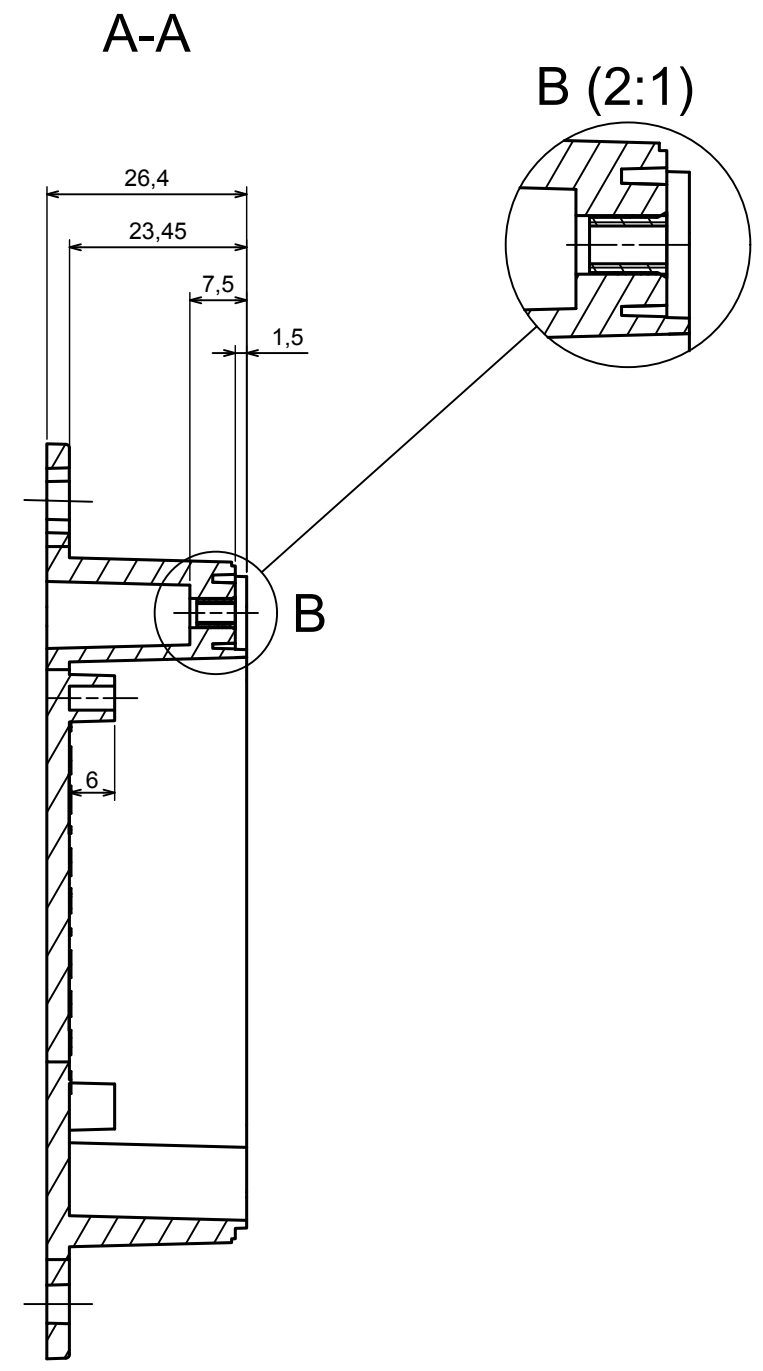

All rights reserved, Copyright Kradox 2020

Product model Enclosure ZP90.60.40SU TM - Assembly

Format: A3 Material: PC, ABS

Scale 1:1 Tolerance: +/- 0.5

All rights reserved, Copyright Kradox 2020	
Product model	Enclosure ZP90.60.40SU TM - Base ZP90.60.25SU TM
Format: A3	Material: PC, ABS
Scale 1:1	Tolerance: +/- 0.5

A |

All rights reserved, Copyright Kradox 2020		
Product model	Enclosure ZP90.60.40SU TM - Cover ZP90.60.15S	
Format: A3	Material: PC, ABS	
Scale 1:1	Tolerance: +/- 0.5	

X-ON Electronics

Largest Supplier of Electrical and Electronic Components