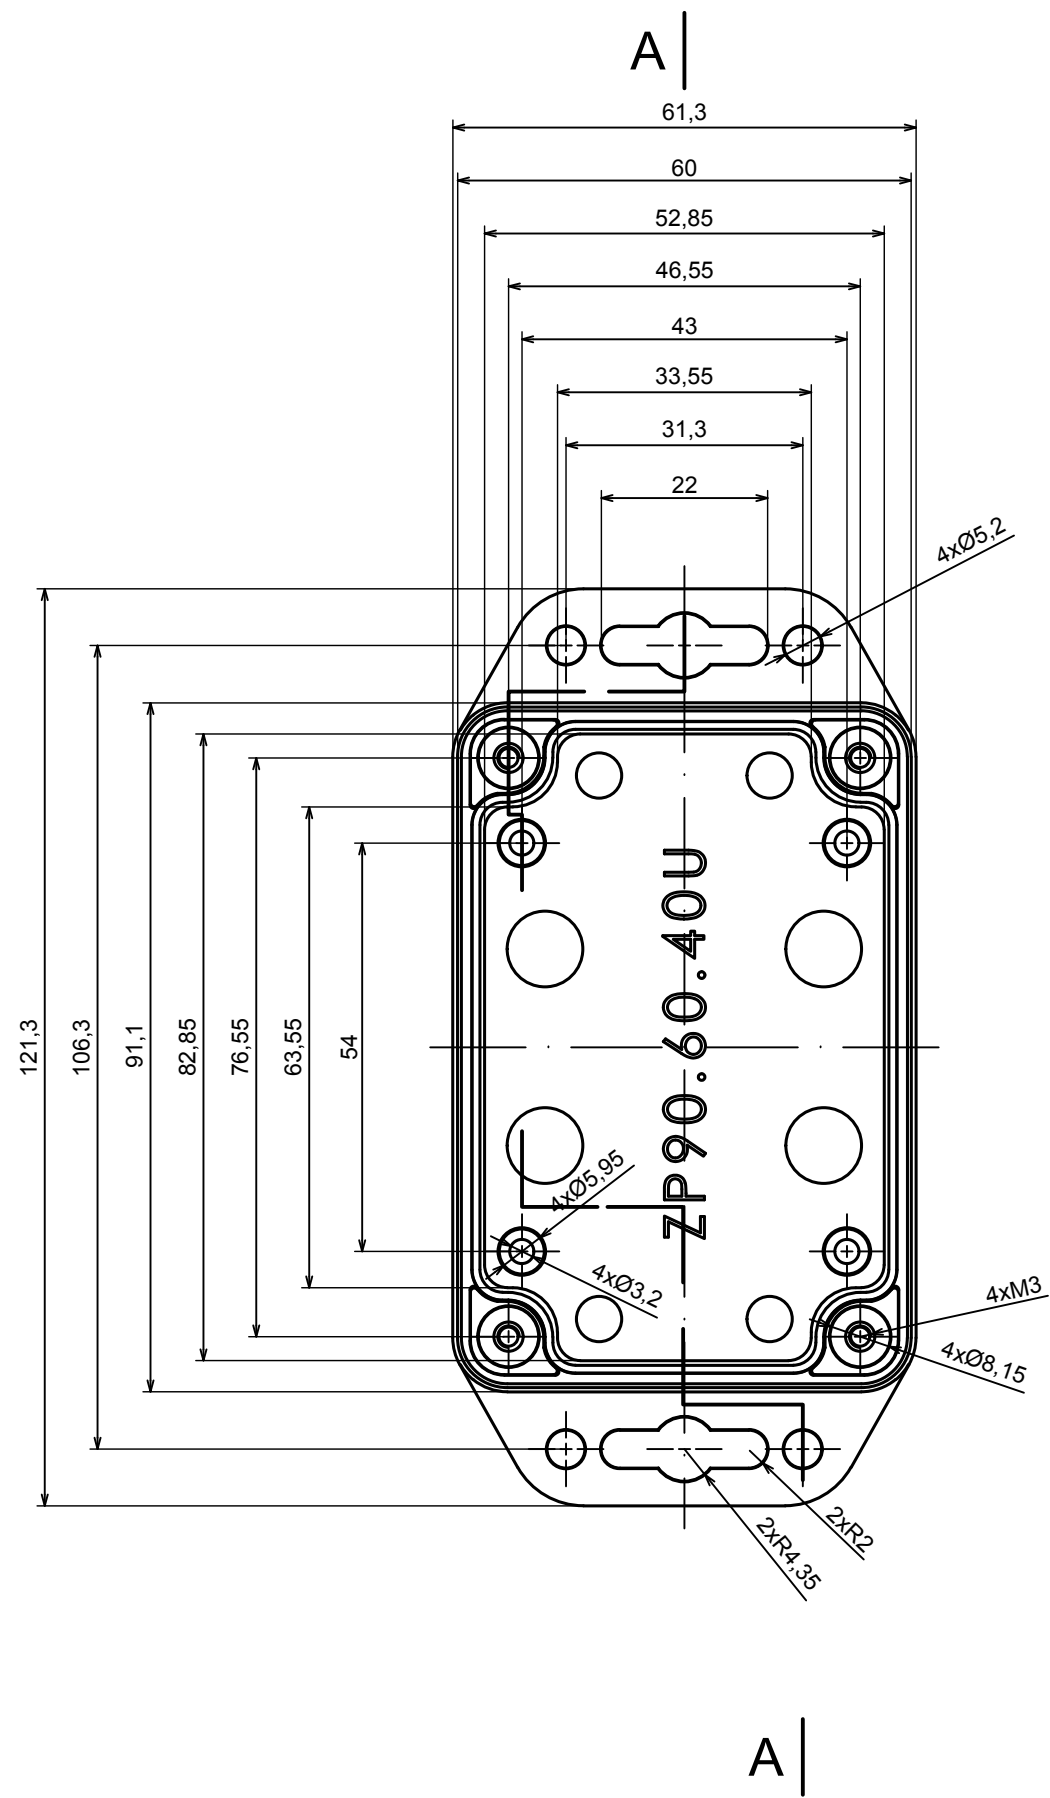

All rights reserved, Copyright Kradox 2020

Product model Enclosure ZP90.60.40SU TM - Assembly

Format: A3 Material: PC, ABS

Scale 1:1 Tolerance: +/- 0.5

All rights reserved, Copyright Kradox 2020	
Product model	Enclosure ZP90.60.40SU TM - Base ZP90.60.25SU TM
Format: A3	Material: PC, ABS
Scale 1:1	Tolerance: +/- 0.5

A |

All rights reserved, Copyright Kradox 2020		
Product model	Enclosure ZP90.60.40SU TM - Cover ZP90.60.15S	
Format: A3	Material: PC, ABS	
Scale 1:1	Tolerance: +/- 0.5	

X-ON Electronics

Largest Supplier of Electrical and Electronic Components