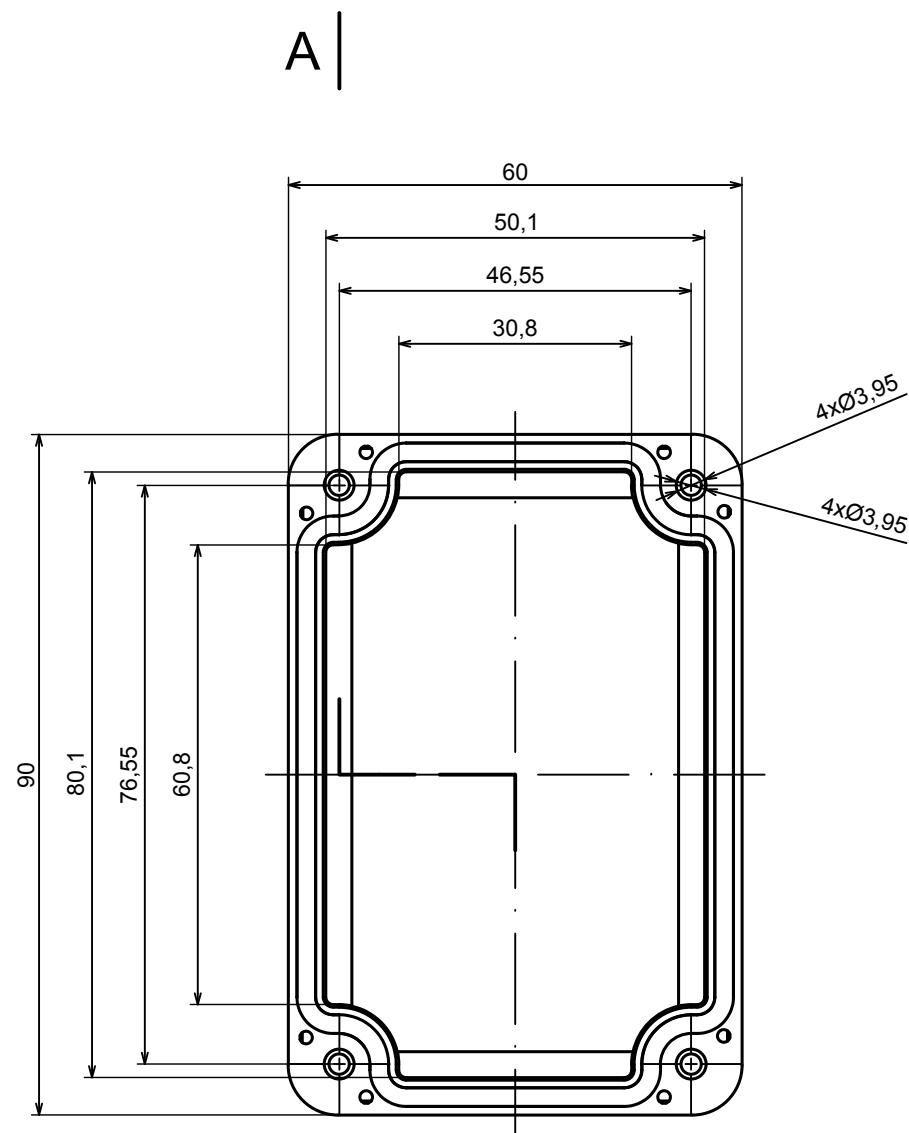

All rights reserved, Copyright Kradox 2020

Product model Enclosure ZP90.60.40SU TM - Assembly

Format: A3 Material: PC, ABS

Scale 1:1 Tolerance: +/- 0.5

All rights reserved, Copyright Kradox 2020	
Product model	Enclosure ZP90.60.40SU TM - Base ZP90.60.25SU TM
Format: A3	Material: PC, ABS
Scale 1:1	Tolerance: +/- 0.5

A |

All rights reserved, Copyright Kradox 2020		
Product model	Enclosure ZP90.60.40SU TM - Cover ZP90.60.15S	
Format: A3	Material: PC, ABS	
Scale 1:1	Tolerance: +/- 0.5	

X-ON Electronics

Largest Supplier of Electrical and Electronic Components