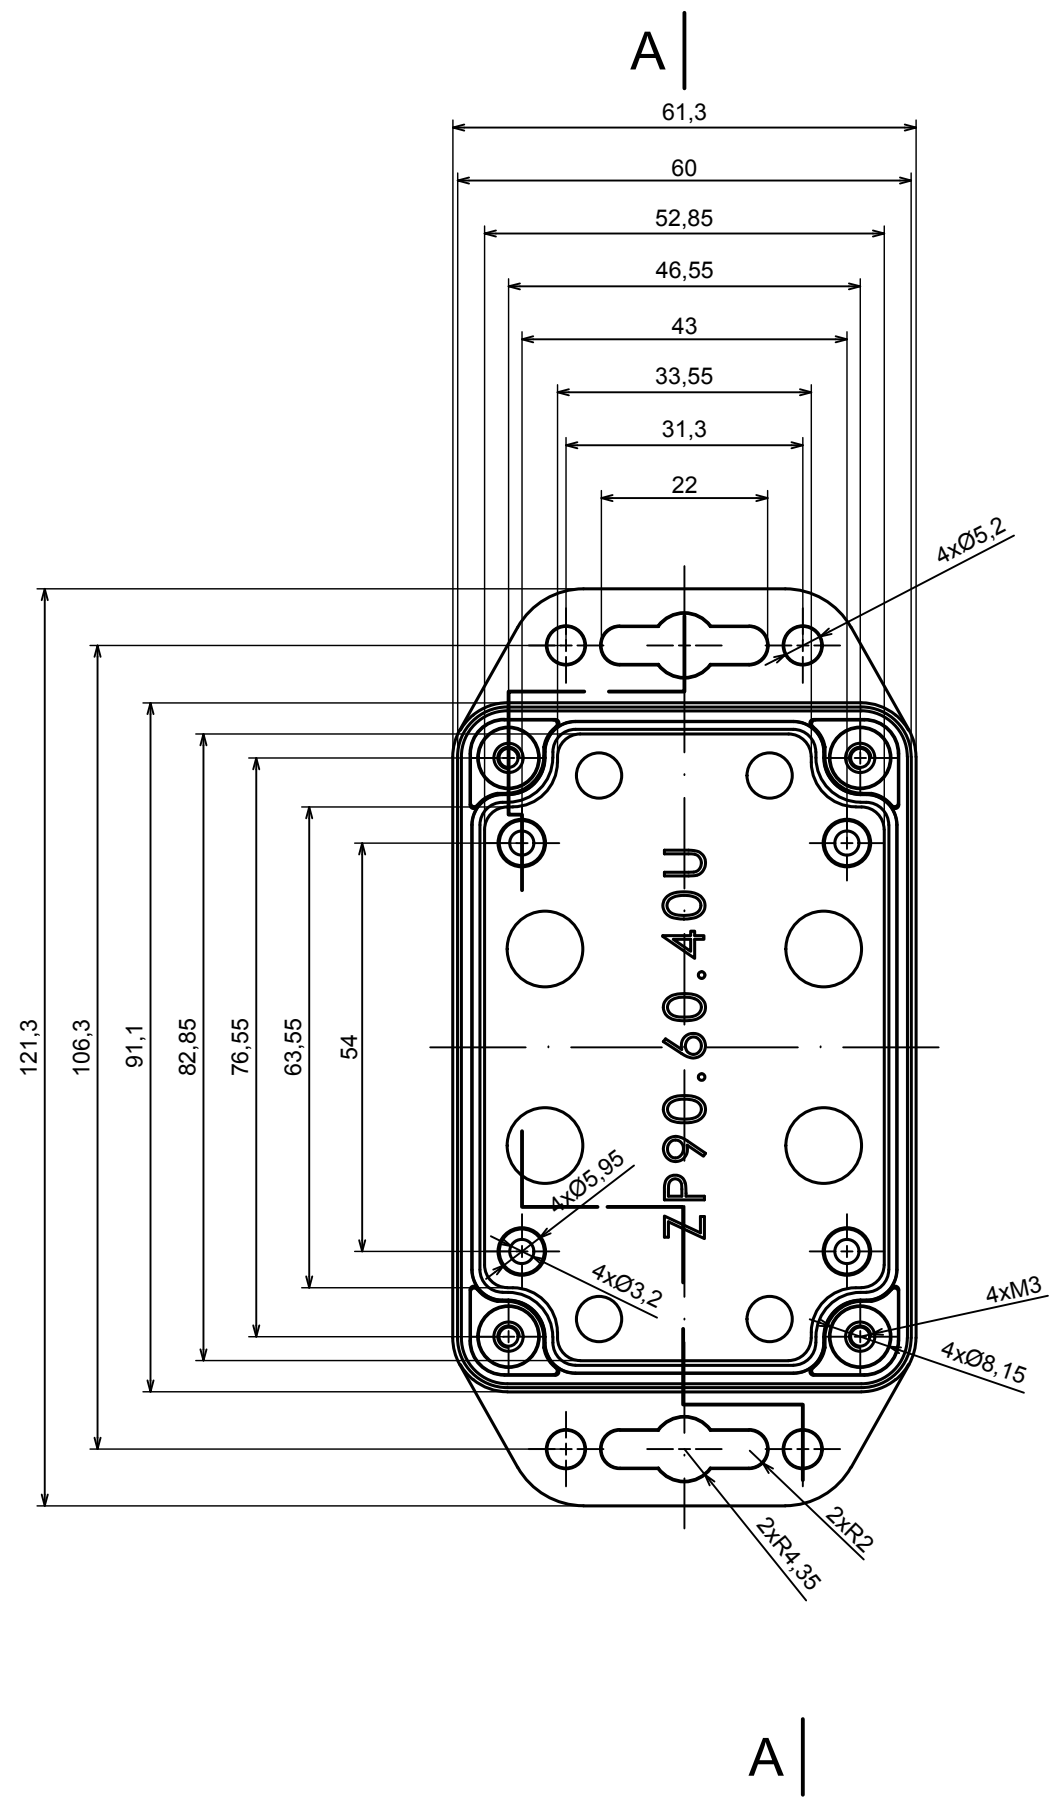

All rights reserved, Copyright Kradox 2020

Product model Enclosure ZP90.60.40SU TM - Assembly

Format: A3 Material: PC, ABS

Scale 1:1 Tolerance: +/- 0.5

All rights reserved, Copyright Kradex 2020	
Product model	Enclosure ZP90.60.40SU TM - Base ZP90.60.25SU TM
Format: A3	Material: PC, ABS
Scale 1:1	Tolerance: +/- 0.5

A |

All rights reserved, Copyright Kradox 2020		
Product model	Enclosure ZP90.60.40SU TM - Cover ZP90.60.15S	
Format: A3	Material: PC, ABS	
Scale 1:1	Tolerance: +/- 0.5	