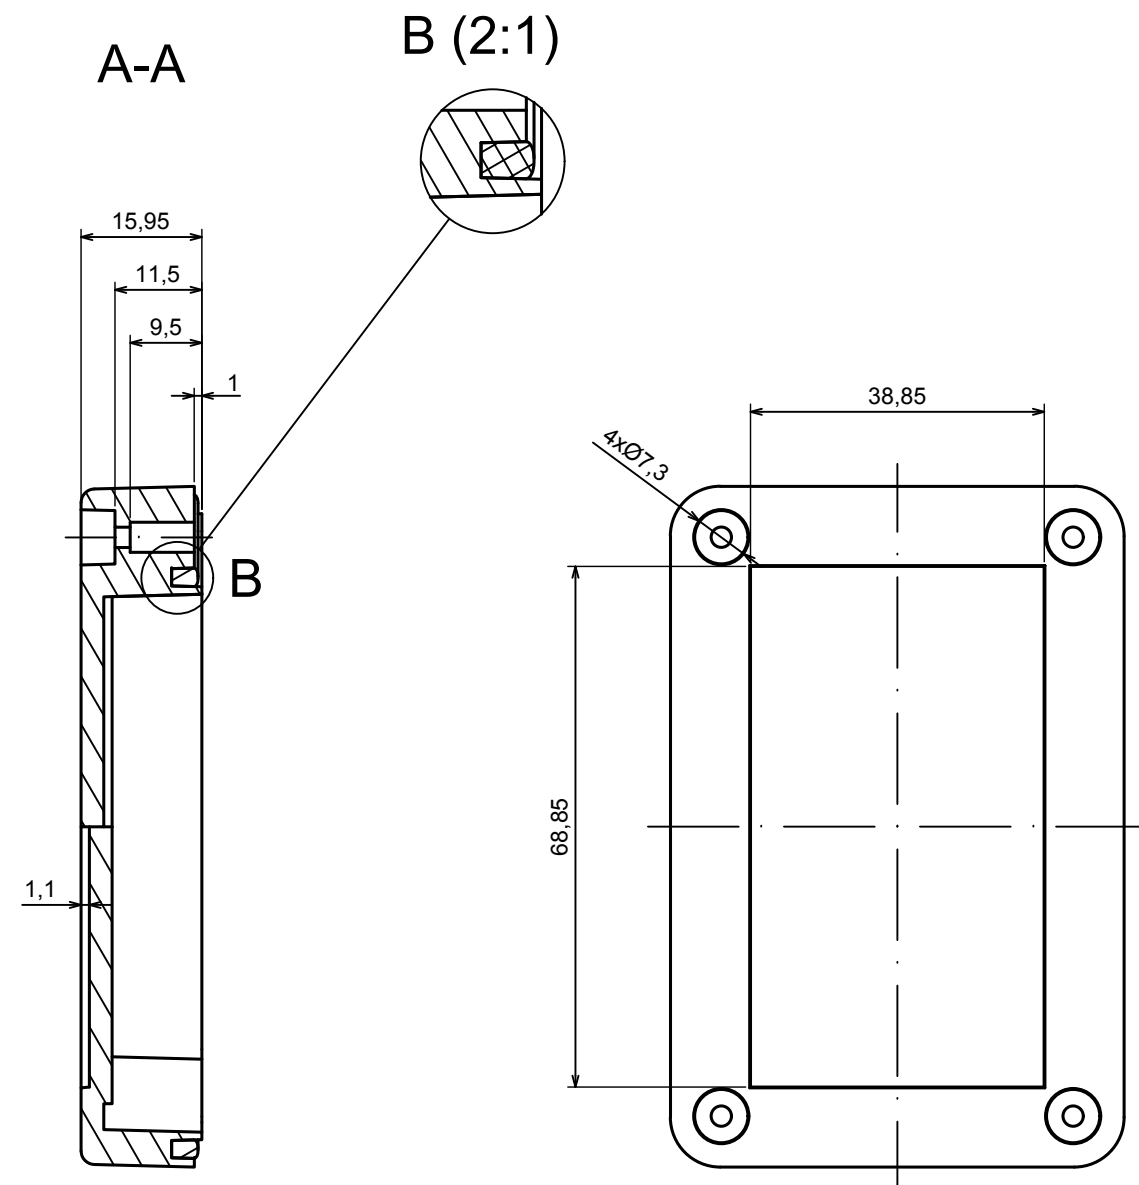

All rights reserved, Copyright Kradox 2020

Product model Enclosure ZP90.60.40SU TM - Assembly

Format: A3 Material: PC, ABS

Scale 1:1 Tolerance: +/- 0.5

All rights reserved, Copyright Kradex 2020	
Product model	Enclosure ZP90.60.40SU TM - Base ZP90.60.25SU TM
Format: A3	Material: PC, ABS
Scale 1:1	Tolerance: +/- 0.5

A |

All rights reserved, Copyright Kradox 2020		
Product model	Enclosure ZP90.60.40SU TM - Cover ZP90.60.15S	
Format: A3	Material: PC, ABS	
Scale 1:1	Tolerance: +/- 0.5	