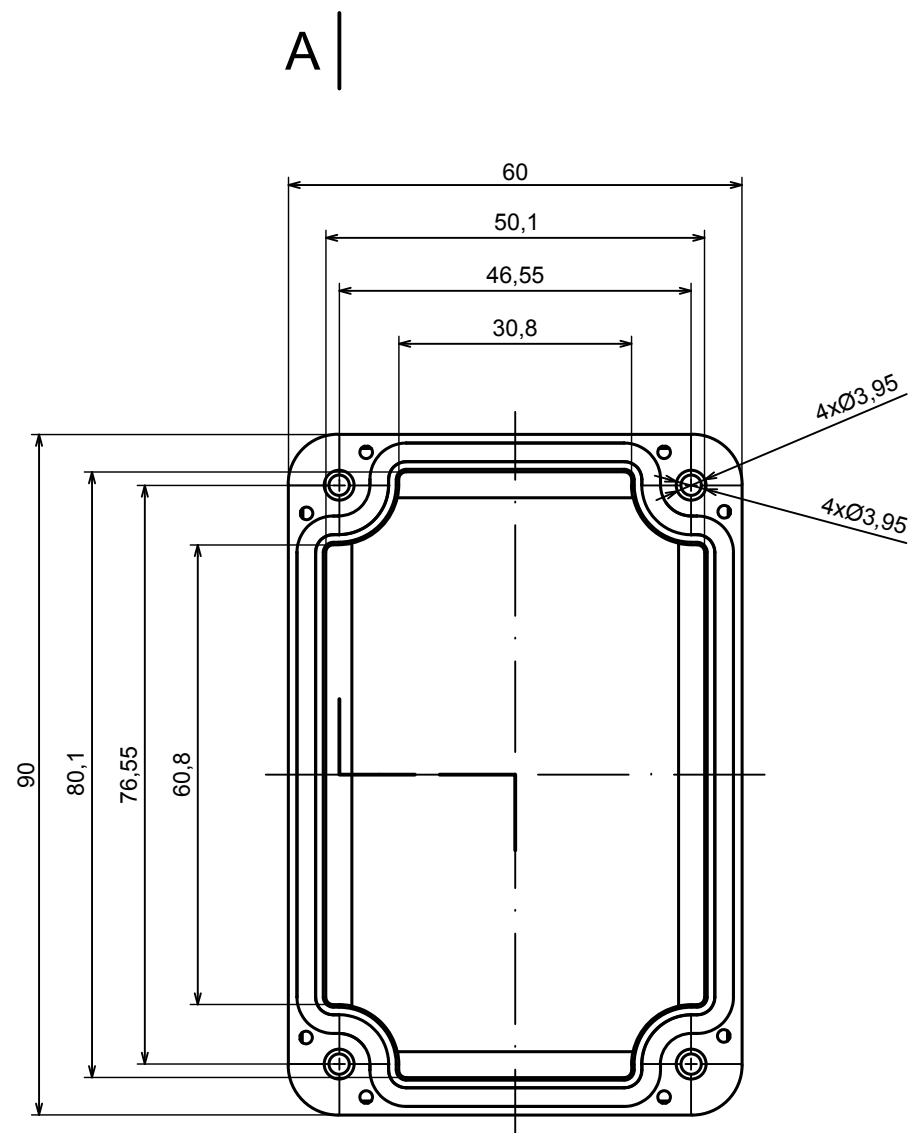

All rights reserved, Copyright Kradox 2020

Product model Enclosure ZP90.60.40SU TM - Assembly

Format: A3 Material: PC, ABS

Scale 1:1 Tolerance: +/- 0.5

All rights reserved, Copyright Kradex 2020	
Product model	Enclosure ZP90.60.40SU TM - Base ZP90.60.25SU TM
Format: A3	Material: PC, ABS
Scale 1:1	Tolerance: +/- 0.5

A |

All rights reserved, Copyright Kradox 2020		
Product model	Enclosure ZP90.60.40SU TM - Cover ZP90.60.15S	
Format: A3	Material: PC, ABS	
Scale 1:1	Tolerance: +/- 0.5	