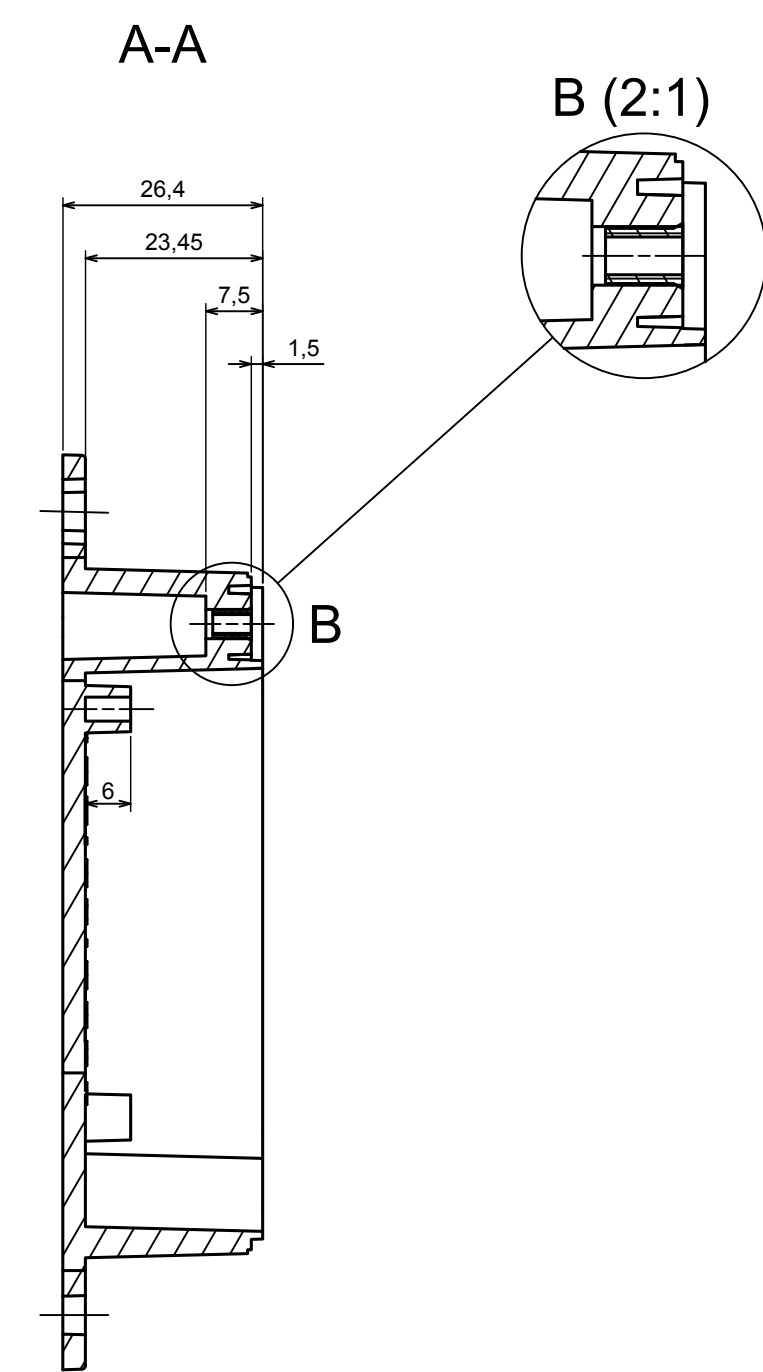

All rights reserved, Copyright Kradox 2020

Product model Enclosure ZP90.60.40SU TM - Assembly

Format: A3 Material: PC, ABS

Scale 1:1 Tolerance: +/- 0.5

All rights reserved, Copyright Kradex 2020	
Product model	Enclosure ZP90.60.40SU TM - Base ZP90.60.25SU TM
Format: A3	Material: PC, ABS
Scale 1:1	Tolerance: +/- 0.5

A |

All rights reserved, Copyright Kradox 2020		
Product model	Enclosure ZP90.60.40SU TM - Cover ZP90.60.15S	
Format: A3	Material: PC, ABS	
Scale 1:1	Tolerance: +/- 0.5	