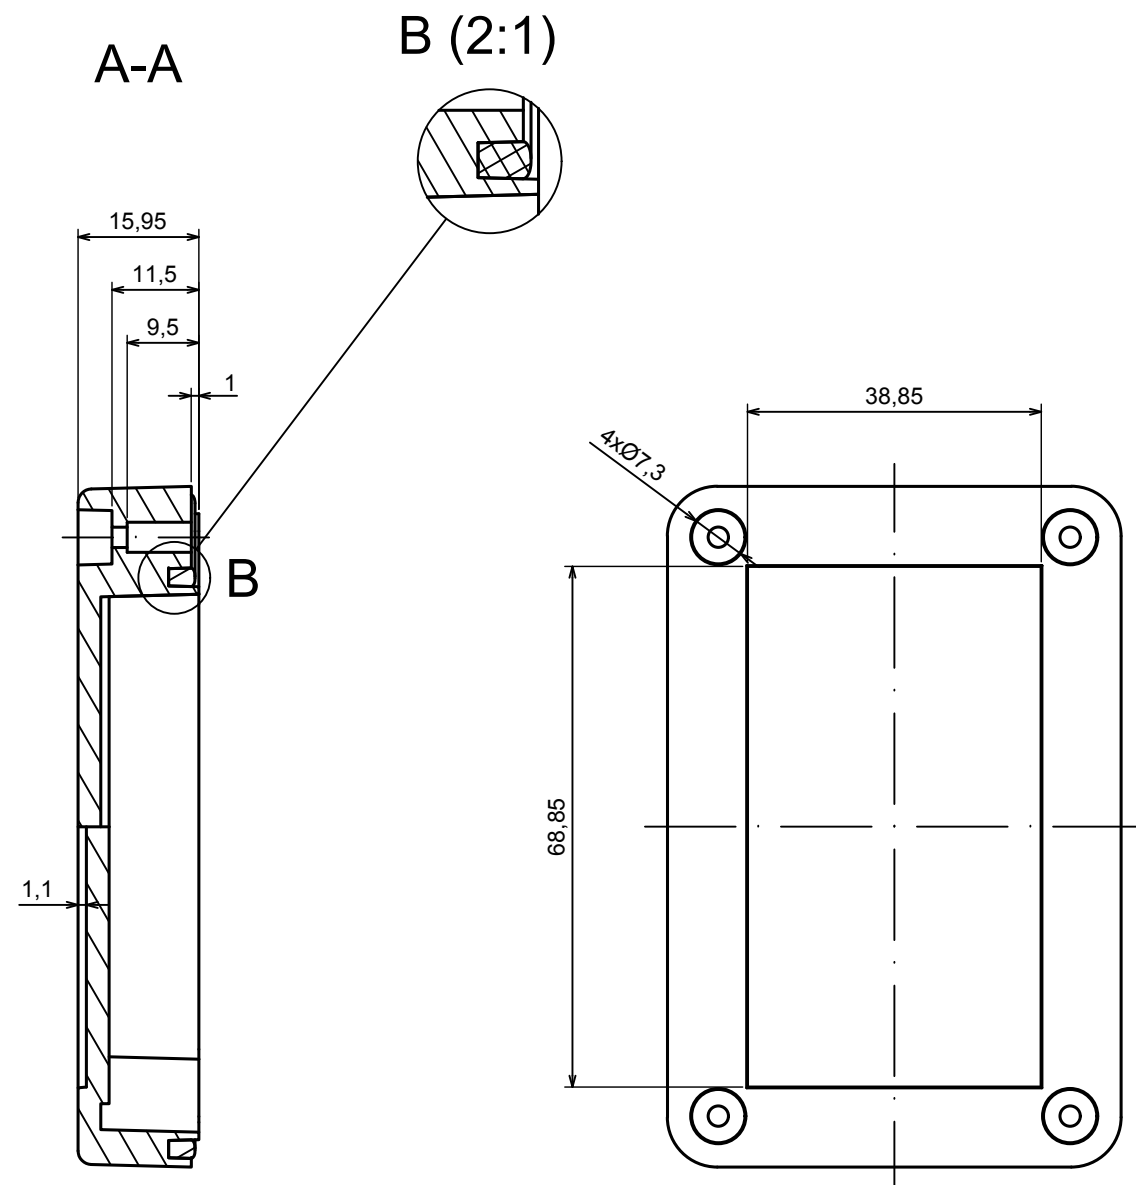

All rights reserved, Copyright Kradox 2020

Product model Enclosure ZP90.60.40SU TM - Assembly

Format: A3 Material: PC, ABS

Scale 1:1 Tolerance: +/- 0.5

All rights reserved, Copyright Kradex 2020	
Product model	Enclosure ZP90.60.40SU TM - Base ZP90.60.25SU TM
Format: A3	Material: PC, ABS
Scale 1:1	Tolerance: +/- 0.5

A |

All rights reserved, Copyright Kradox 2020

Product model: Enclosure ZP90.60.40SU TM - Cover ZP90.60.15S

Format: A3 Material: PC, ABS

Scale 1:1 Tolerance: +/- 0.5