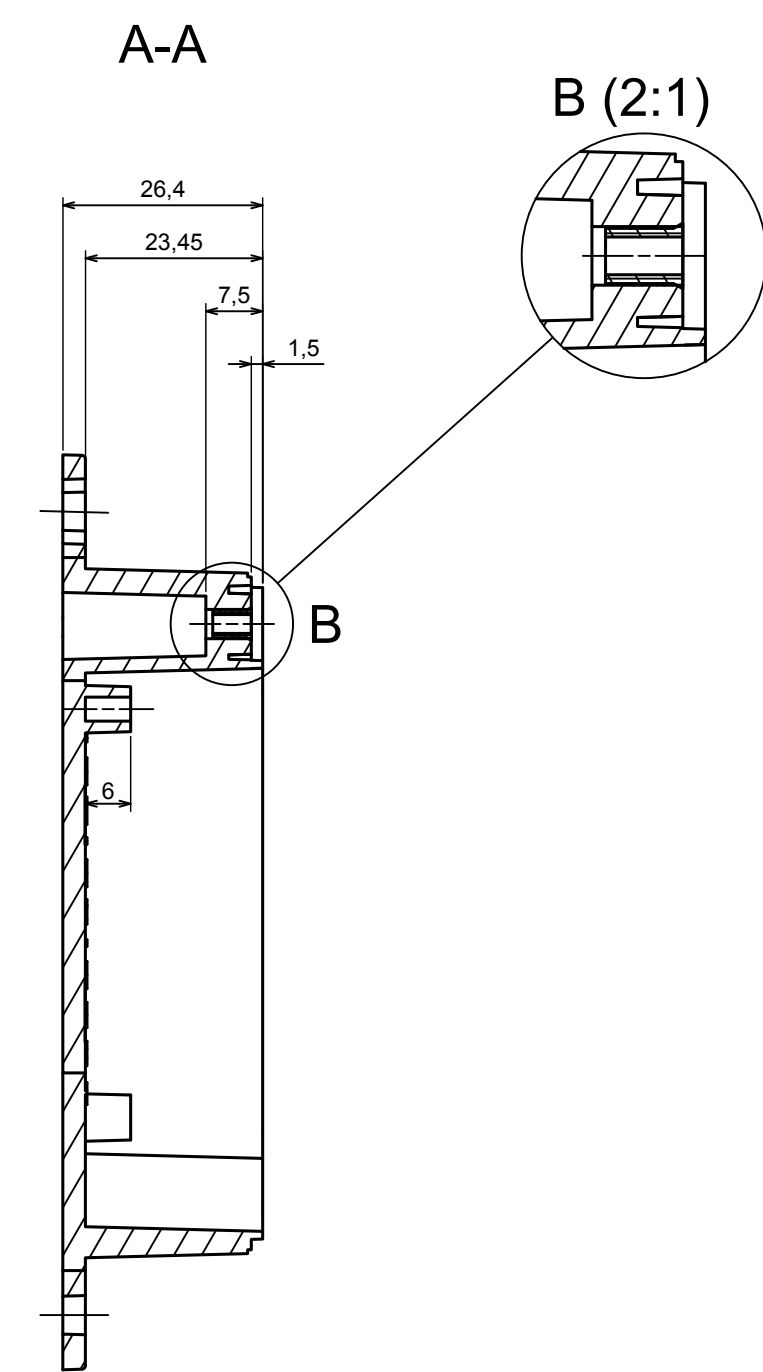

All rights reserved, Copyright Kradox 2020

Product model Enclosure ZP90.60.40SU TM - Assembly

Format: A3 Material: PC, ABS

Scale 1:1 Tolerance: +/- 0.5

All rights reserved, Copyright Kradex 2020	
Product model	Enclosure ZP90.60.40SU TM - Base ZP90.60.25SU TM
Format: A3	Material: PC, ABS
Scale 1:1	Tolerance: +/- 0.5

A |

All rights reserved, Copyright Kradox 2020

Product model: Enclosure ZP90.60.40SU TM - Cover ZP90.60.15S

Format: A3 Material: PC, ABS

Scale 1:1 Tolerance: +/- 0.5