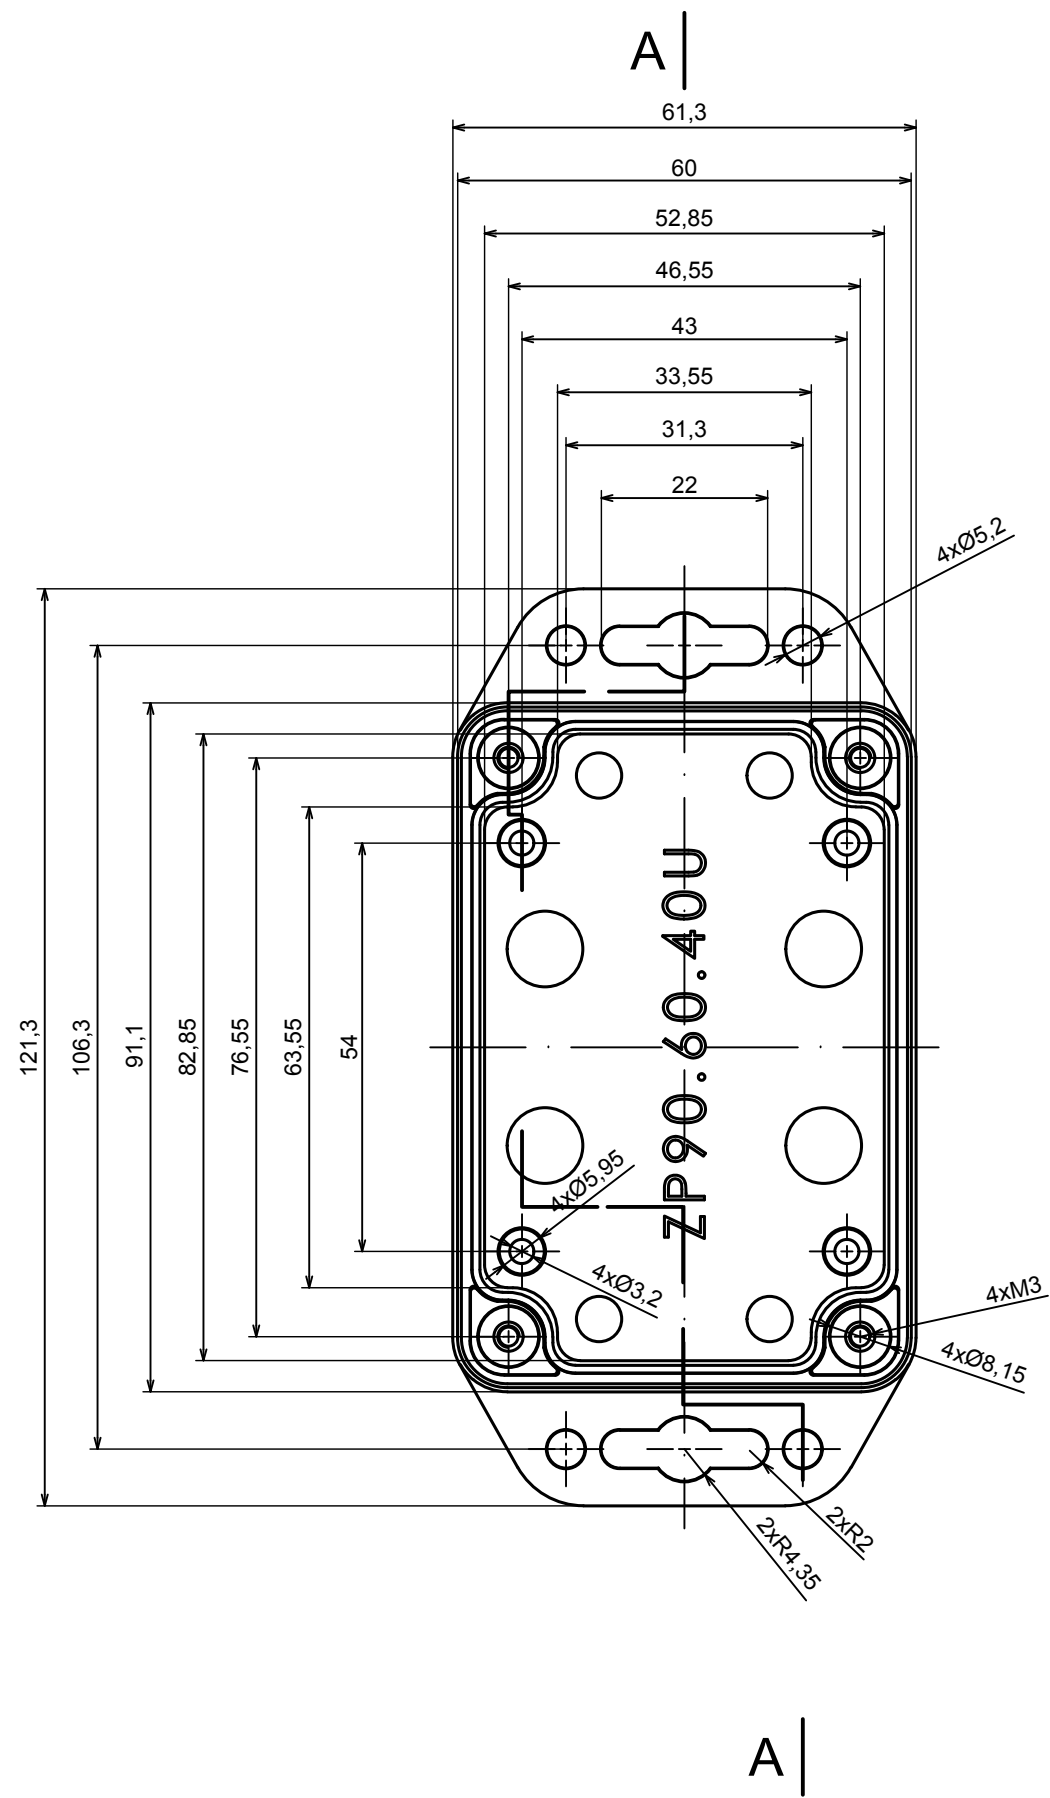

All rights reserved, Copyright Kradox 2020

Product model Enclosure ZP90.60.40SU TM - Assembly

Format: A3 Material: PC, ABS

Scale 1:1 Tolerance: +/- 0.5

All rights reserved, Copyright Kradex 2020	
Product model	Enclosure ZP90.60.40SU TM - Base ZP90.60.25SU TM
Format: A3	Material: PC, ABS
Scale 1:1	Tolerance: +/- 0.5

A |

All rights reserved, Copyright Kradox 2020

Product model: Enclosure ZP90.60.40SU TM - Cover ZP90.60.15S

Format: A3 Material: PC, ABS

Scale 1:1 Tolerance: +/- 0.5