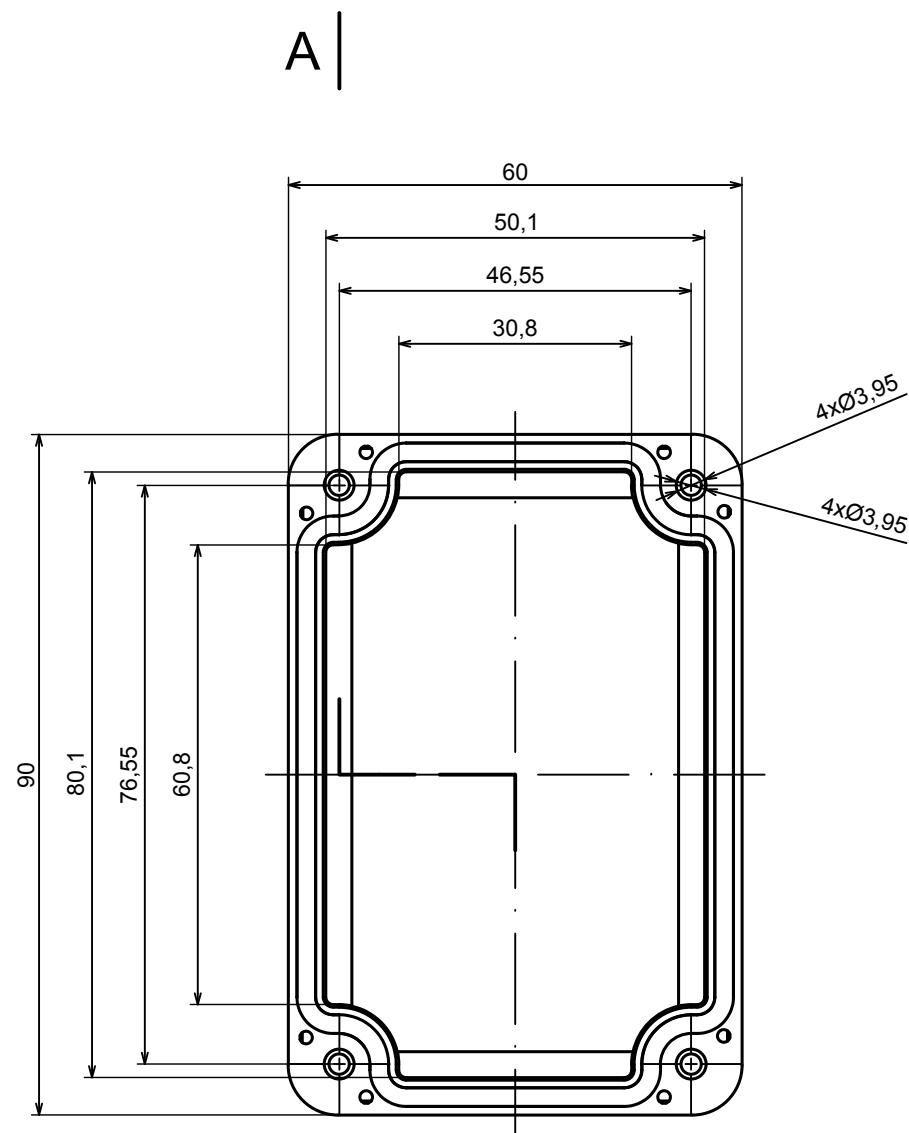

All rights reserved, Copyright Kradox 2020

Product model Enclosure ZP90.60.40SU TM - Assembly

Format: A3 Material: PC, ABS

Scale 1:1 Tolerance: +/- 0.5

All rights reserved, Copyright Kradex 2020	
Product model	Enclosure ZP90.60.40SU TM - Base ZP90.60.25SU TM
Format: A3	Material: PC, ABS
Scale 1:1	Tolerance: +/- 0.5

A |

All rights reserved, Copyright Kradox 2020

Product model: Enclosure ZP90.60.40SU TM - Cover ZP90.60.15S

Format: A3 Material: PC, ABS

Scale 1:1 Tolerance: +/- 0.5