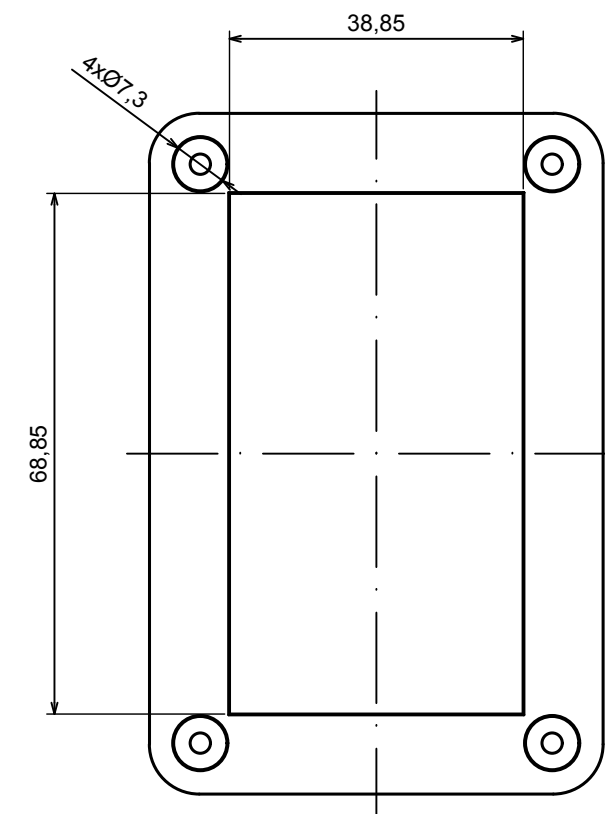

All rights reserved, Copyright Kradox 2020

Product model Enclosure ZP90.60.40U TM - Assembly

Format: A3 Material: PC, ABS

Scale 1:1 Tolerance: +/- 0.5

All rights reserved, Copyright Kradex 2020	
Product model	Enclosure ZP90.60.40U TM - Base ZP90.60.25U TM
Format: A3	Material: PC, ABS
Scale 1:1	Tolerance: +/- 0.5

A |

All rights reserved, Copyright Kradox 2020

Product model: Enclosure ZP90.60.40U TM - Cover ZP90.60.15

Format: A3 Material: PC, ABS

Scale 1:1 Tolerance: +/- 0.5

X-ON Electronics

Largest Supplier of Electrical and Electronic Components