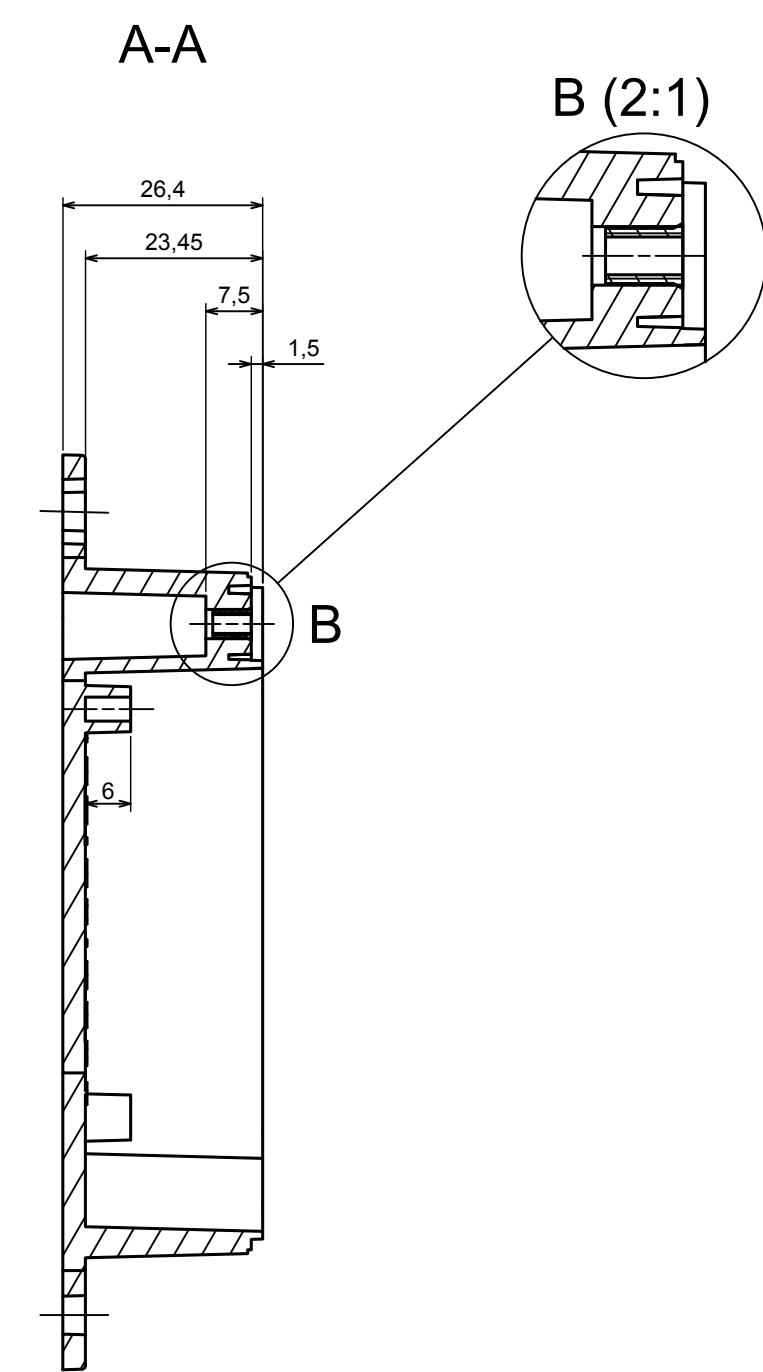

All rights reserved, Copyright Kradox 2020

Product model Enclosure ZP90.60.40U TM - Assembly

Format: A3 Material: PC, ABS

Scale 1:1 Tolerance: +/- 0.5

All rights reserved, Copyright Kradex 2020	
Product model	Enclosure ZP90.60.40U TM - Base ZP90.60.25U TM
Format: A3	Material: PC, ABS
Scale 1:1	Tolerance: +/- 0.5

A |

All rights reserved, Copyright Kradox 2020

Product model: Enclosure ZP90.60.40U TM - Cover ZP90.60.15

Format: A3 Material: PC, ABS

Scale 1:1 Tolerance: +/- 0.5

X-ON Electronics

Largest Supplier of Electrical and Electronic Components