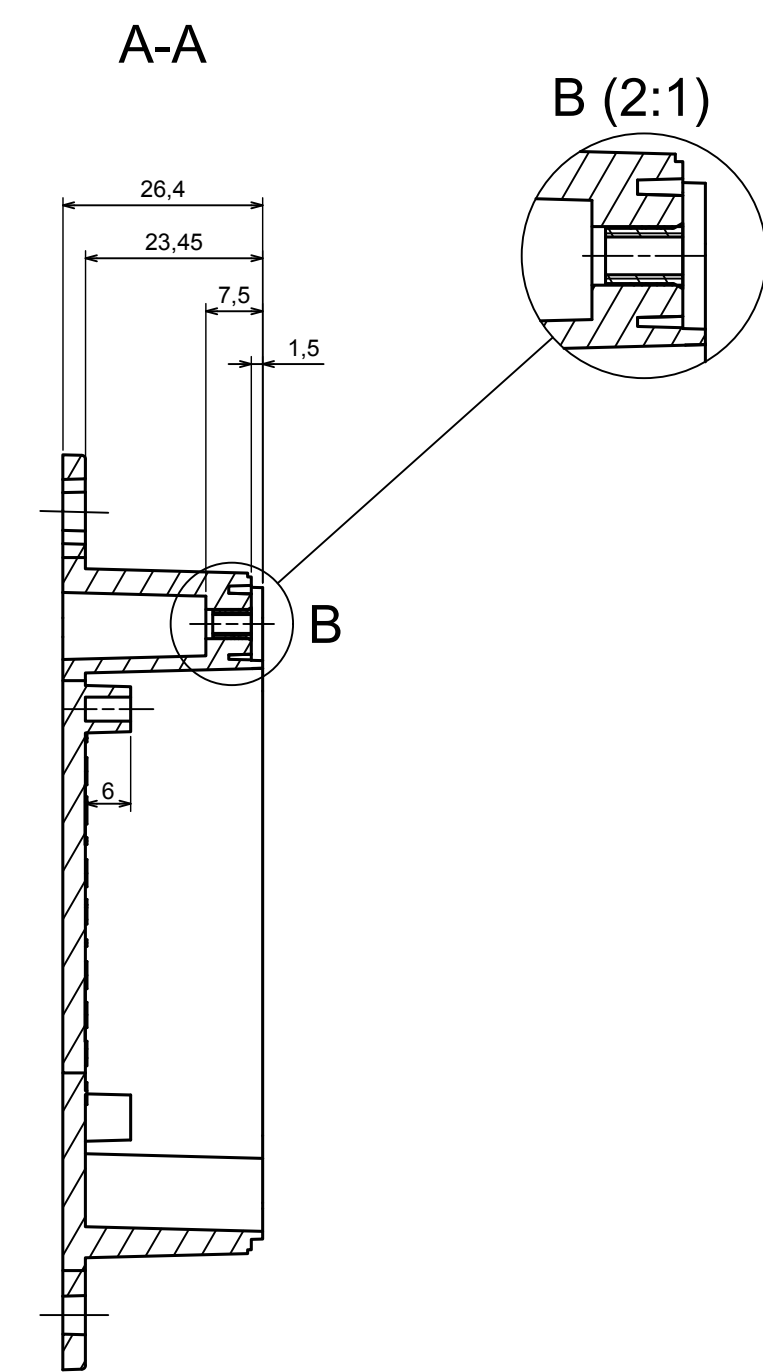

All rights reserved, Copyright Kradox 2020

Product model Enclosure ZP90.60.40U TM - Assembly

Format: A3 Material: PC, ABS

Scale 1:1 Tolerance: +/- 0.5

| | |
|--|--|
| All rights reserved, Copyright Kradex 2020 | |
| Product model | Enclosure ZP90.60.40U TM - Base ZP90.60.25U TM |
| Format: A3 | Material: PC, ABS |
| Scale 1:1 | Tolerance: +/- 0.5 |

A |

All rights reserved, Copyright Kradox 2020

Product model Enclosure ZP90.60.40U TM - Cover ZP90.60.15

Format: A3 Material: PC, ABS

Scale 1:1 Tolerance: +/- 0.5

X-ON Electronics

Largest Supplier of Electrical and Electronic Components