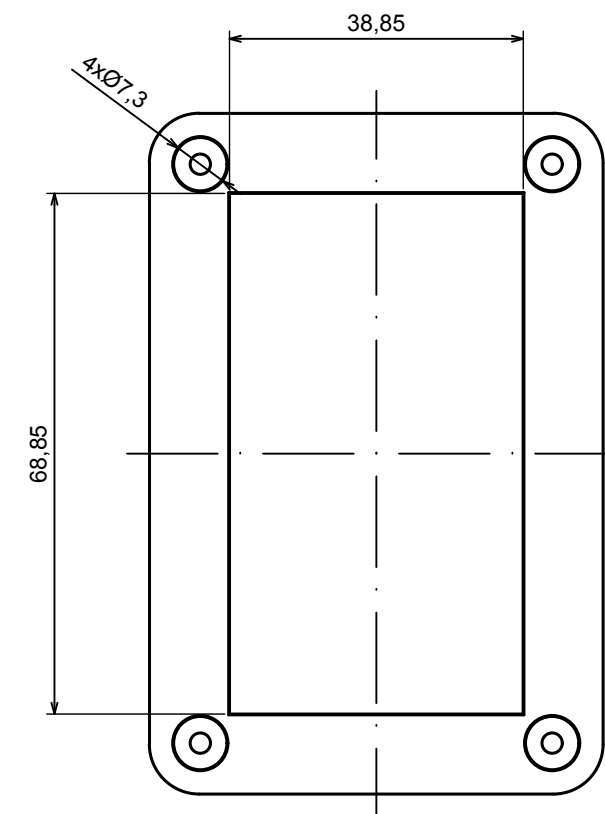

All rights reserved, Copyright Kradox 2020

Product model Enclosure ZP90.60.40U TM - Assembly

Format: A3 Material: PC, ABS

Scale 1:1 Tolerance: +/- 0.5

| | |
|--|--|
| All rights reserved, Copyright Kradex 2020 | |
| Product model | Enclosure ZP90.60.40U TM - Base ZP90.60.25U TM |
| Format: A3 | Material: PC, ABS |
| Scale 1:1 | Tolerance: +/- 0.5 |

A |

All rights reserved, Copyright Kradox 2020

Product model Enclosure ZP90.60.40U TM - Cover ZP90.60.15

Format: A3 Material: PC, ABS

Scale 1:1 Tolerance: +/- 0.5

X-ON Electronics

Largest Supplier of Electrical and Electronic Components