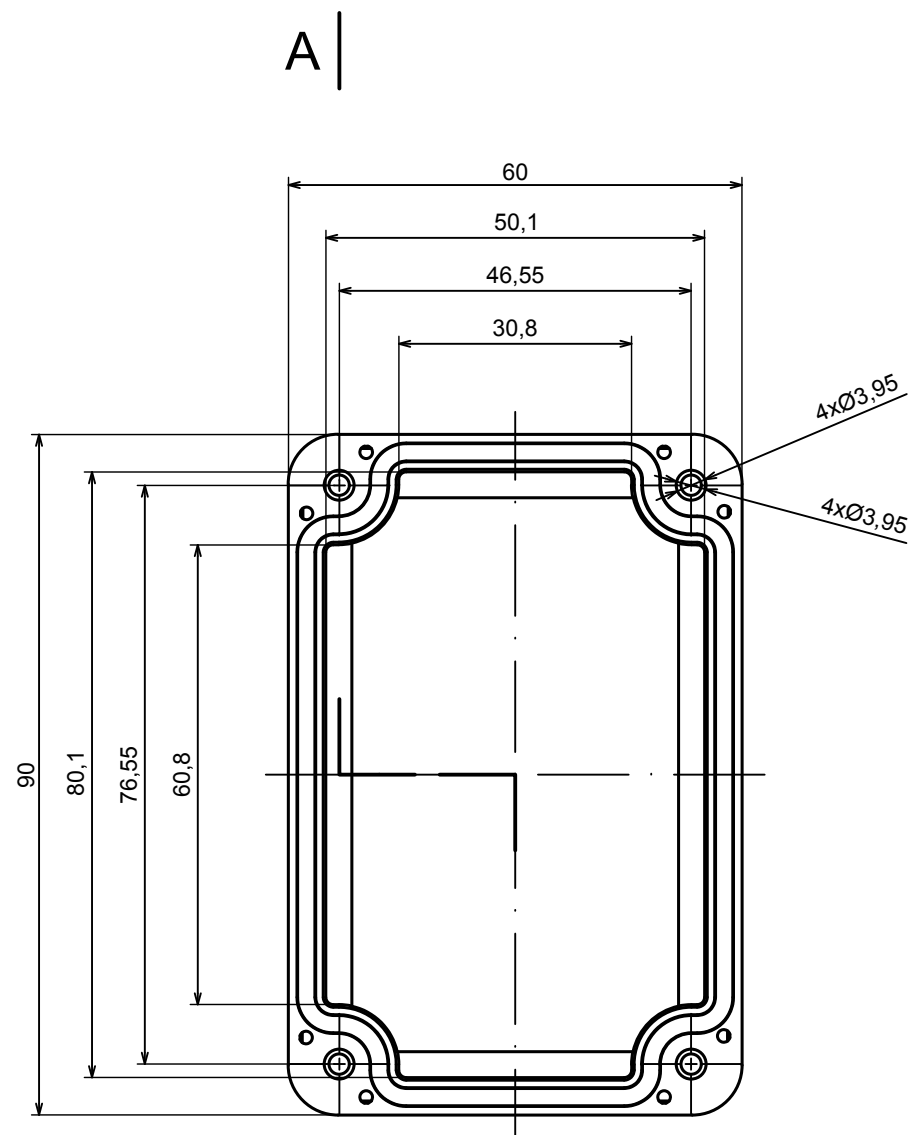

All rights reserved, Copyright Kradox 2020

Product model Enclosure ZP90.60.40U TM - Assembly

Format: A3 Material: PC, ABS

Scale 1:1 Tolerance: +/- 0.5

All rights reserved, Copyright Kradex 2020	
Product model	Enclosure ZP90.60.40U TM - Base ZP90.60.25U TM
Format: A3	Material: PC, ABS
Scale 1:1	Tolerance: +/- 0.5

A |

All rights reserved, Copyright Kradox 2020

Product model Enclosure ZP90.60.40U TM - Cover ZP90.60.15

Format: A3 Material: PC, ABS

Scale 1:1 Tolerance: +/- 0.5