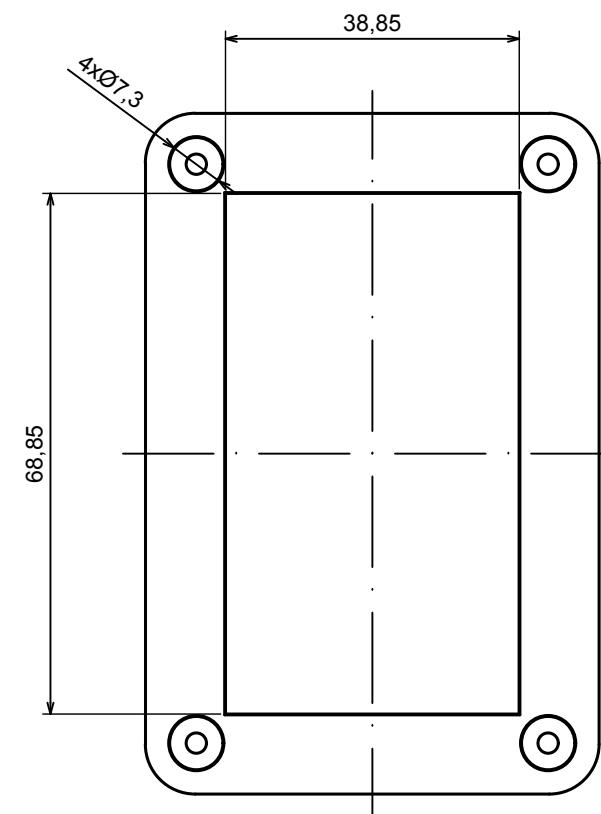

All rights reserved, Copyright Kradox 2020

Product model Enclosure ZP90.60.40U TM - Assembly

Format: A3 Material: PC, ABS

Scale 1:1 Tolerance: +/- 0.5

All rights reserved, Copyright Kradex 2020	
Product model	Enclosure ZP90.60.40U TM - Base ZP90.60.25U TM
Format: A3	Material: PC, ABS
Scale 1:1	Tolerance: +/- 0.5

A |

All rights reserved, Copyright Kradox 2020

Product model Enclosure ZP90.60.40U TM - Cover ZP90.60.15

Format: A3 Material: PC, ABS

Scale 1:1 Tolerance: +/- 0.5