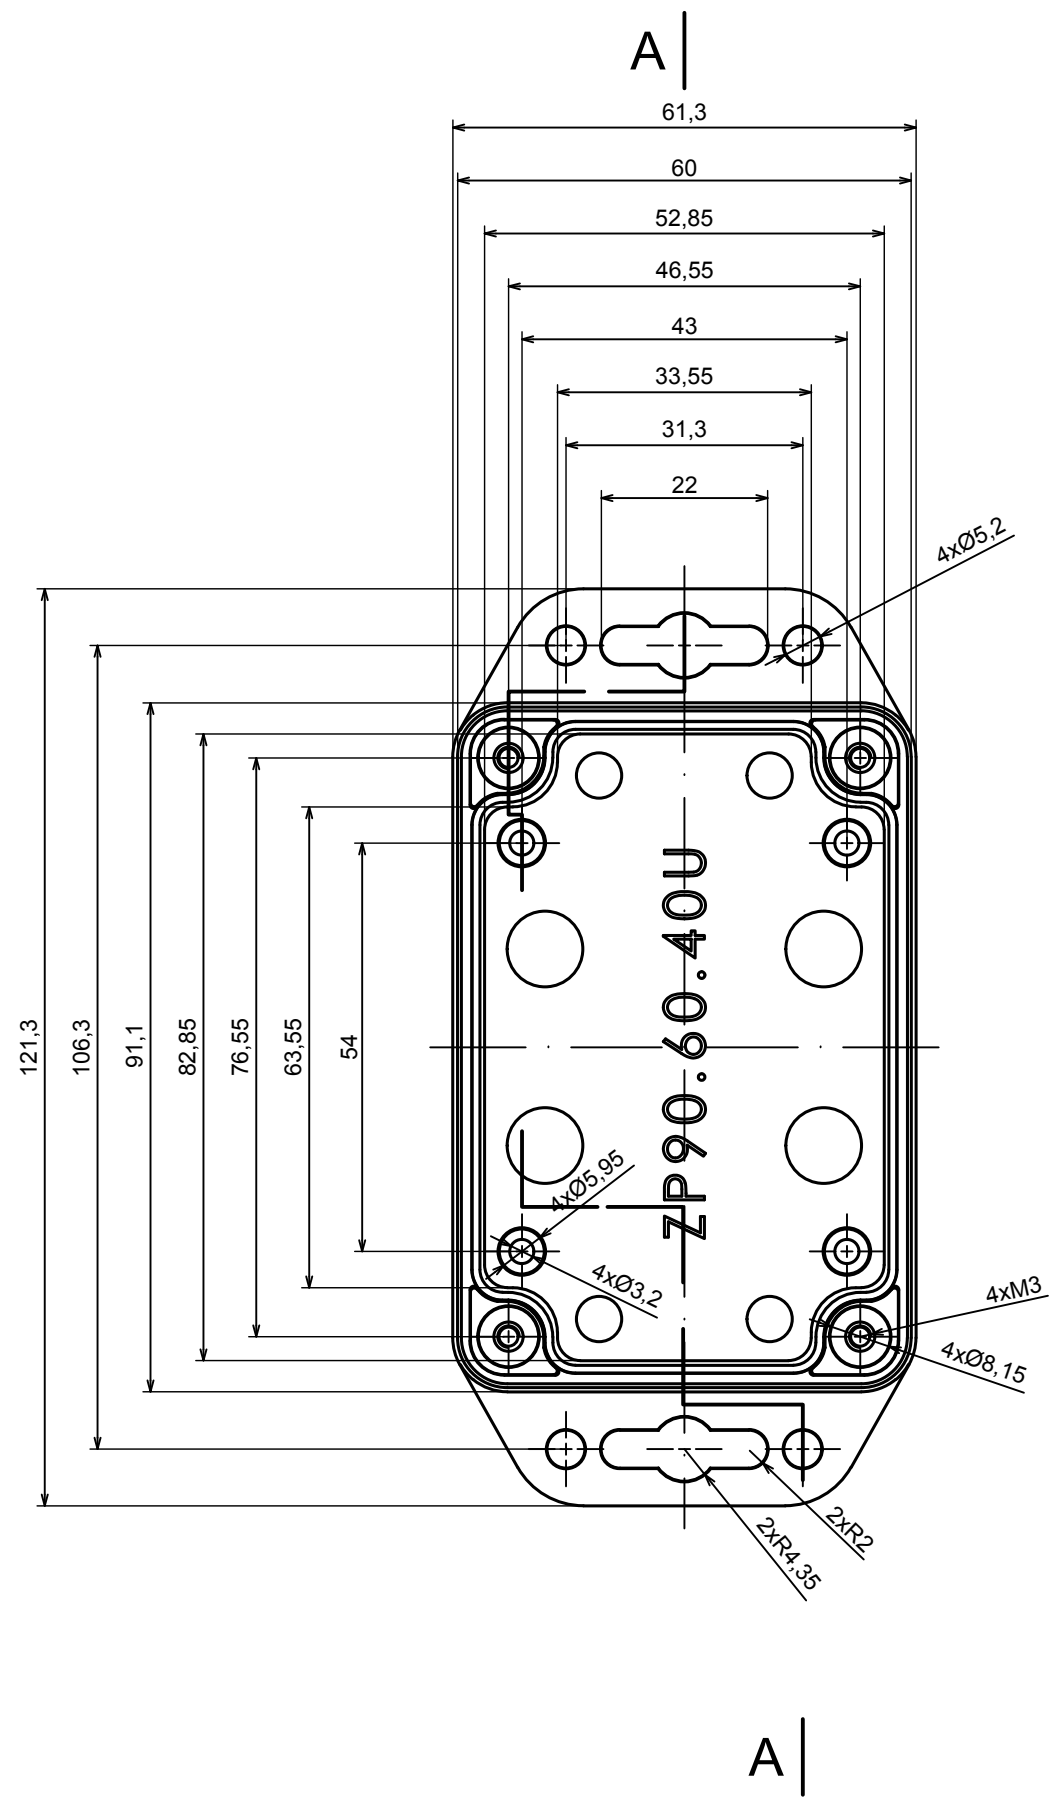

All rights reserved, Copyright Kradox 2020

Product model Enclosure ZP90.60.40U TM - Assembly

Format: A3 Material: PC, ABS

Scale 1:1 Tolerance: +/- 0.5

All rights reserved, Copyright Kradex 2020	
Product model	Enclosure ZP90.60.40U TM - Base ZP90.60.25U TM
Format: A3	Material: PC, ABS
Scale 1:1	Tolerance: +/- 0.5

A |

All rights reserved, Copyright Kradox 2020

Product model Enclosure ZP90.60.40U TM - Cover ZP90.60.15

Format: A3 Material: PC, ABS

Scale 1:1 Tolerance: +/- 0.5