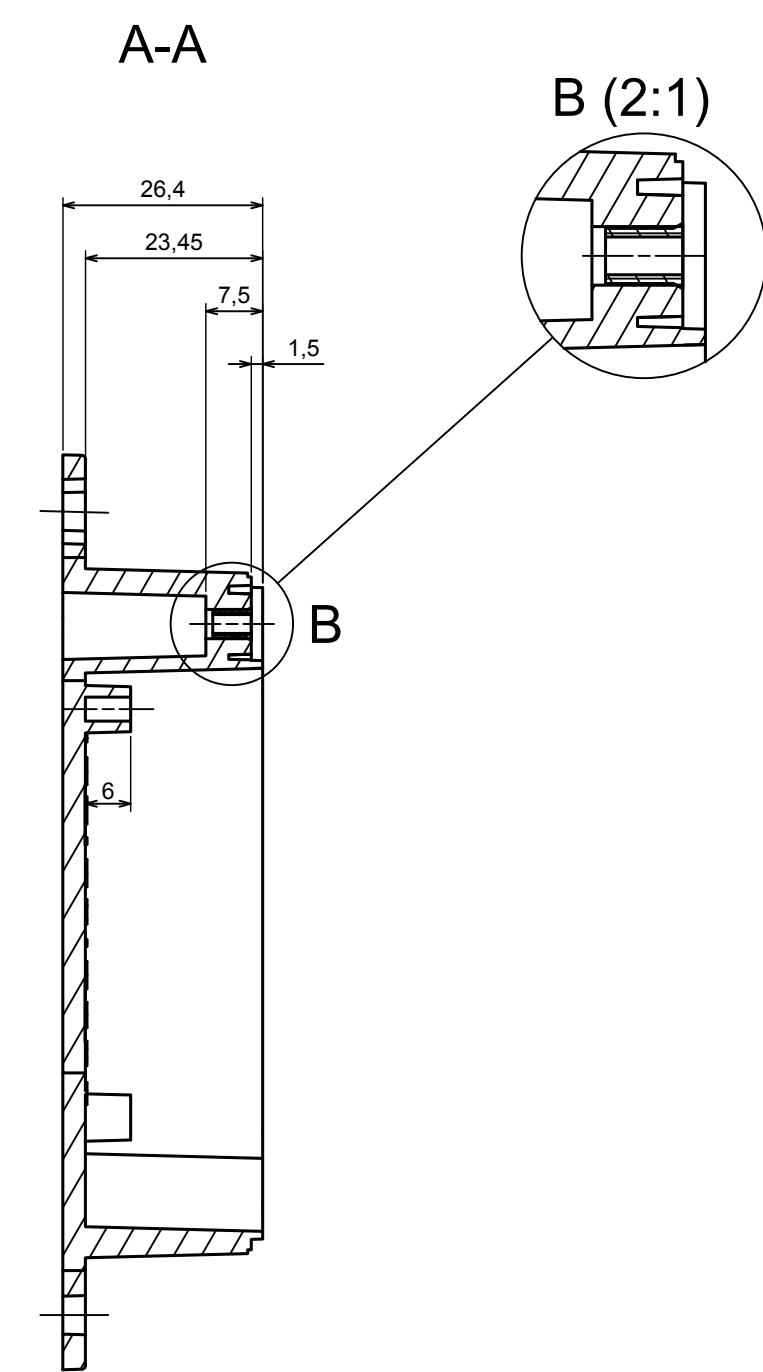

All rights reserved, Copyright Kradox 2020

Product model Enclosure ZP90.60.40U TM - Assembly

Format: A3 Material: PC, ABS

Scale 1:1 Tolerance: +/- 0.5

All rights reserved, Copyright Kradex 2020	
Product model	Enclosure ZP90.60.40U TM - Base ZP90.60.25U TM
Format: A3	Material: PC, ABS
Scale 1:1	Tolerance: +/- 0.5

A |

All rights reserved, Copyright Kradox 2020

Product model Enclosure ZP90.60.40U TM - Cover ZP90.60.15

Format: A3 Material: PC, ABS

Scale 1:1 Tolerance: +/- 0.5