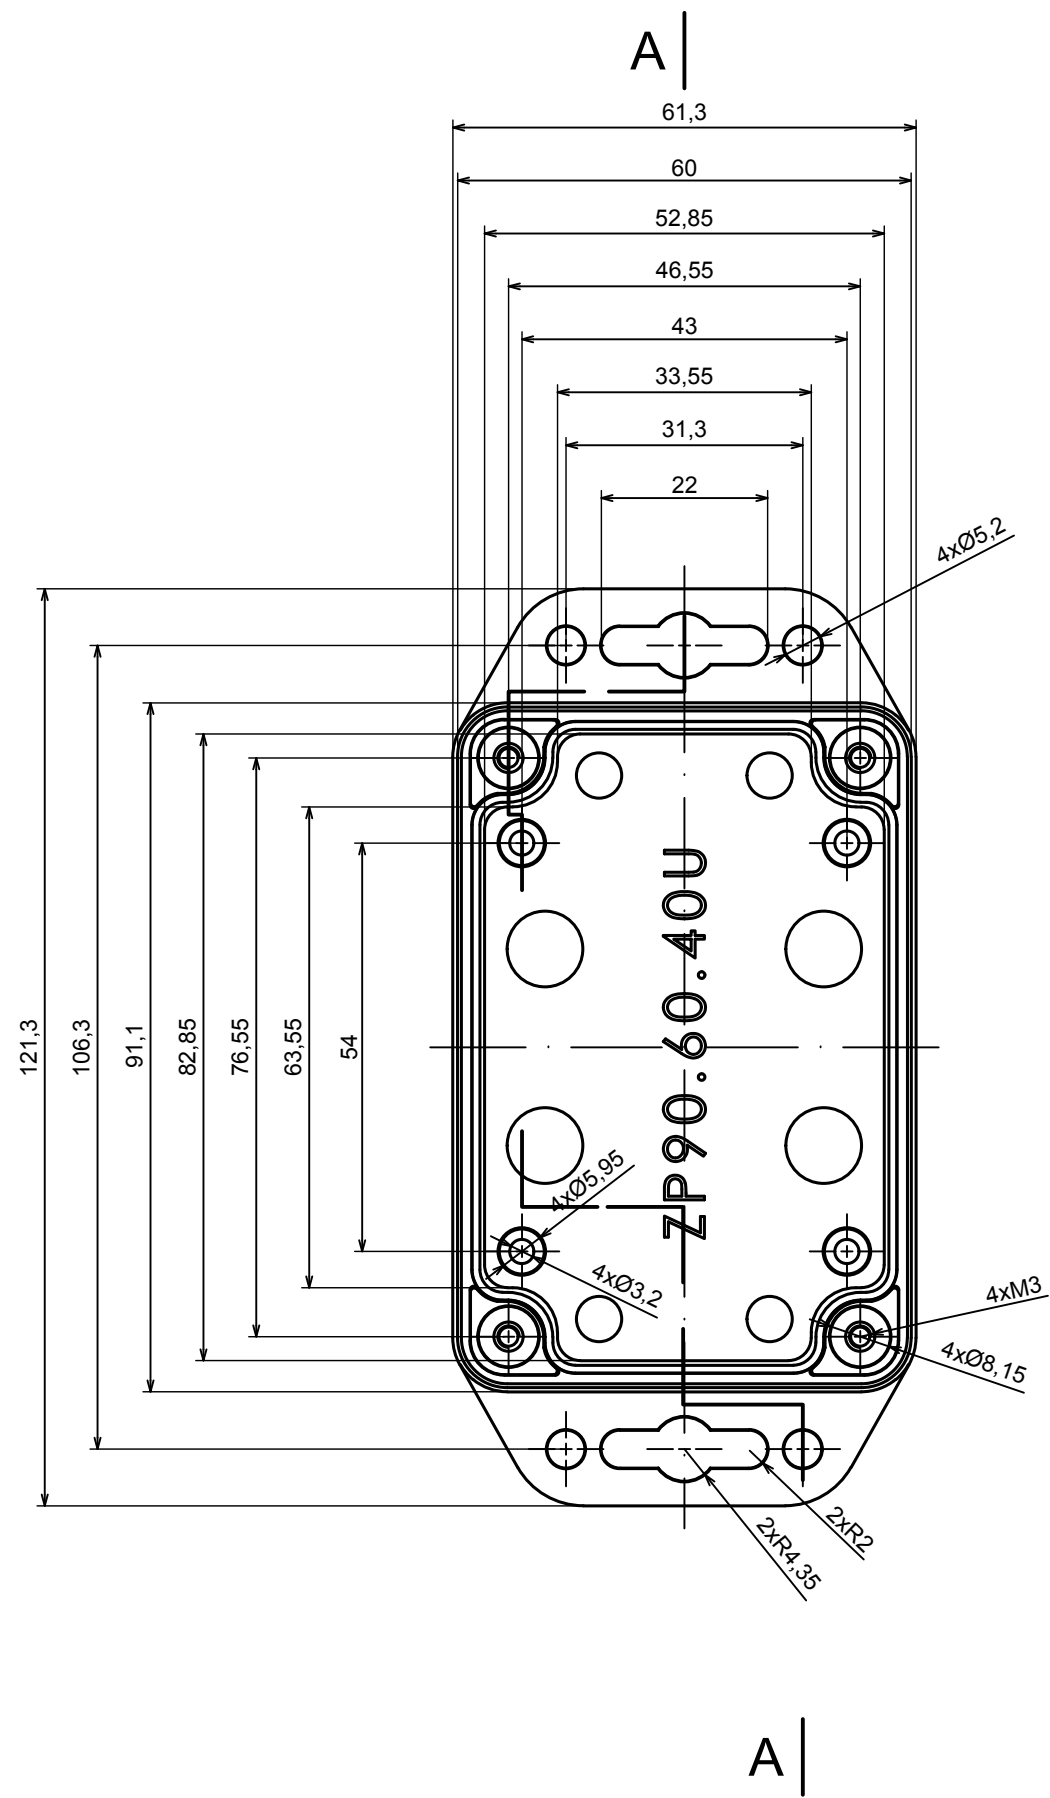

All rights reserved, Copyright Kradox 2020

Product model Enclosure ZP90.60.40U TM - Assembly

Format: A3 Material: PC, ABS

Scale 1:1 Tolerance: +/- 0.5

All rights reserved, Copyright Kradex 2020	
Product model	Enclosure ZP90.60.40U TM - Base ZP90.60.25U TM
Format: A3	Material: PC, ABS
Scale 1:1	Tolerance: +/- 0.5

A |

All rights reserved, Copyright Kradox 2020

Product model Enclosure ZP90.60.40U TM - Cover ZP90.60.15

Format: A3 Material: PC, ABS

Scale 1:1 Tolerance: +/- 0.5

X-ON Electronics

Largest Supplier of Electrical and Electronic Components