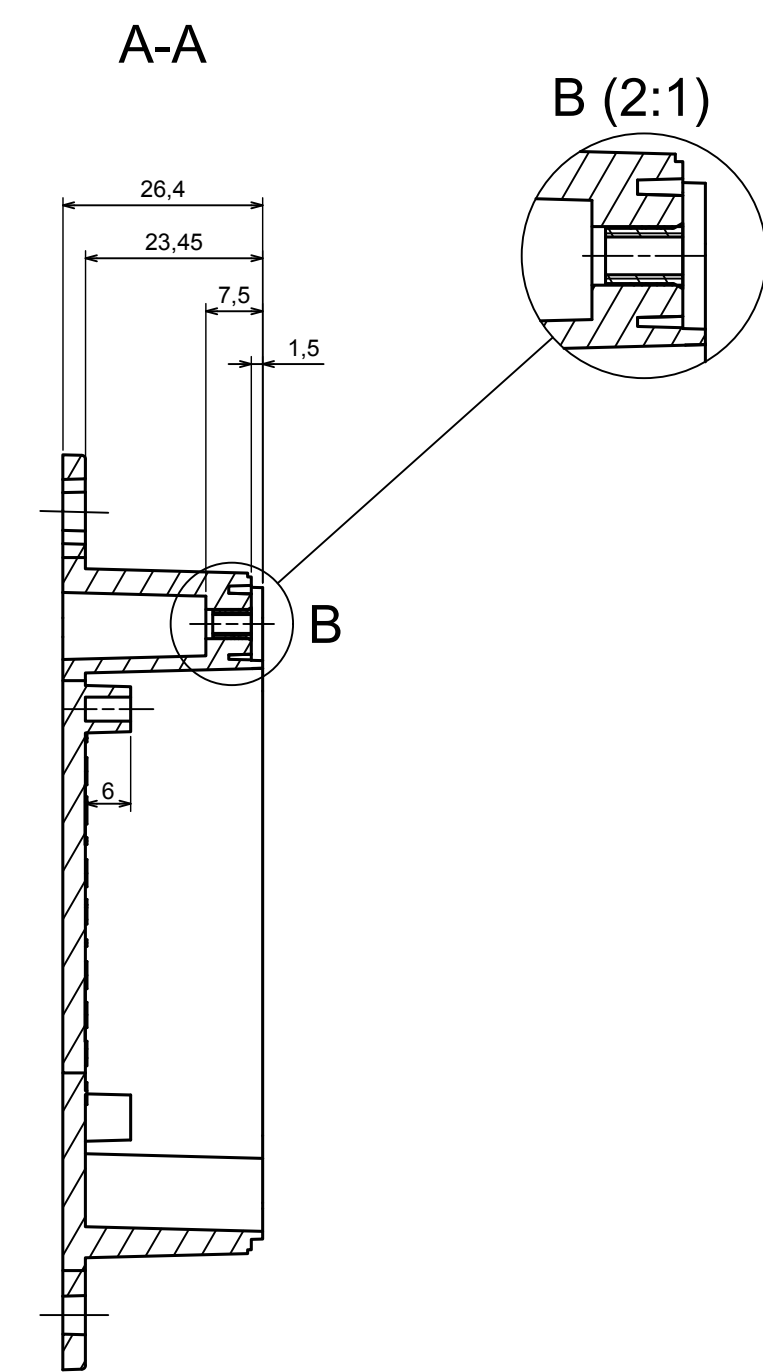

All rights reserved, Copyright Kradox 2020

Product model Enclosure ZP90.60.40U TM - Assembly

Format: A3 Material: PC, ABS

Scale 1:1 Tolerance: +/- 0.5

All rights reserved, Copyright Kradex 2020	
Product model	Enclosure ZP90.60.40U TM - Base ZP90.60.25U TM
Format: A3	Material: PC, ABS
Scale 1:1	Tolerance: +/- 0.5

A |

All rights reserved, Copyright Kradox 2020

Product model Enclosure ZP90.60.40U TM - Cover ZP90.60.15

Format: A3 Material: PC, ABS

Scale 1:1 Tolerance: +/- 0.5

X-ON Electronics

Largest Supplier of Electrical and Electronic Components