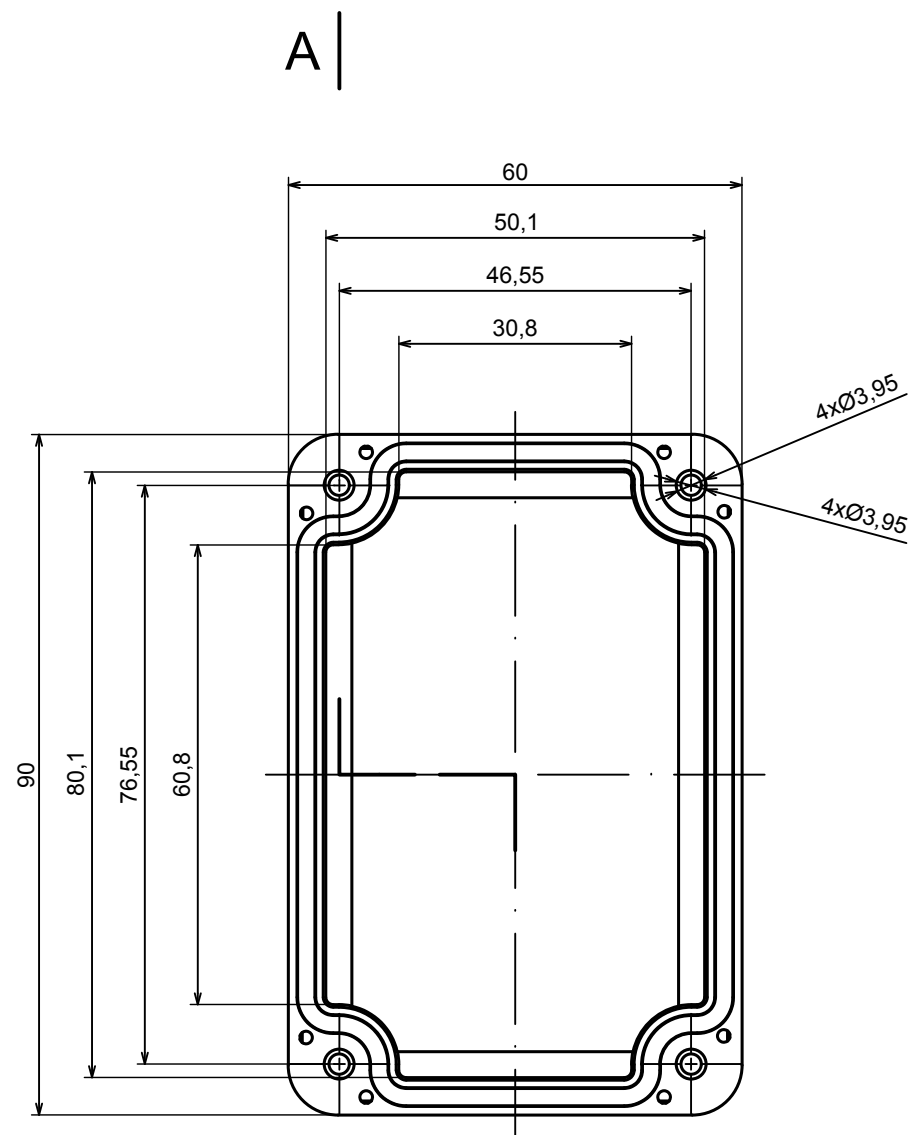

All rights reserved, Copyright Kradox 2020

Product model Enclosure ZP90.60.40U TM - Assembly

Format: A3 Material: PC, ABS

Scale 1:1 Tolerance: +/- 0.5

All rights reserved, Copyright Kradex 2020	
Product model	Enclosure ZP90.60.40U TM - Base ZP90.60.25U TM
Format: A3	Material: PC, ABS
Scale 1:1	Tolerance: +/- 0.5

A |

All rights reserved, Copyright Kradox 2020

Product model Enclosure ZP90.60.40U TM - Cover ZP90.60.15

Format: A3 Material: PC, ABS

Scale 1:1 Tolerance: +/- 0.5

X-ON Electronics

Largest Supplier of Electrical and Electronic Components