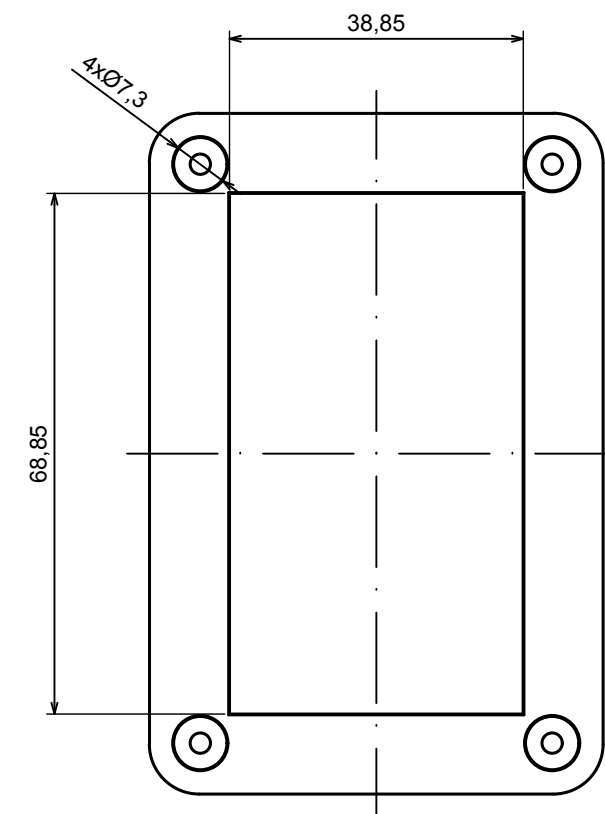

All rights reserved, Copyright Kradox 2020

Product model Enclosure ZP90.60.40U TM - Assembly

Format: A3 Material: PC, ABS

Scale 1:1 Tolerance: +/- 0.5

All rights reserved, Copyright Kradex 2020	
Product model	Enclosure ZP90.60.40U TM - Base ZP90.60.25U TM
Format: A3	Material: PC, ABS
Scale 1:1	Tolerance: +/- 0.5

A |

All rights reserved, Copyright Kradox 2020

Product model Enclosure ZP90.60.40U TM - Cover ZP90.60.15

Format: A3 Material: PC, ABS

Scale 1:1 Tolerance: +/- 0.5

X-ON Electronics

Largest Supplier of Electrical and Electronic Components