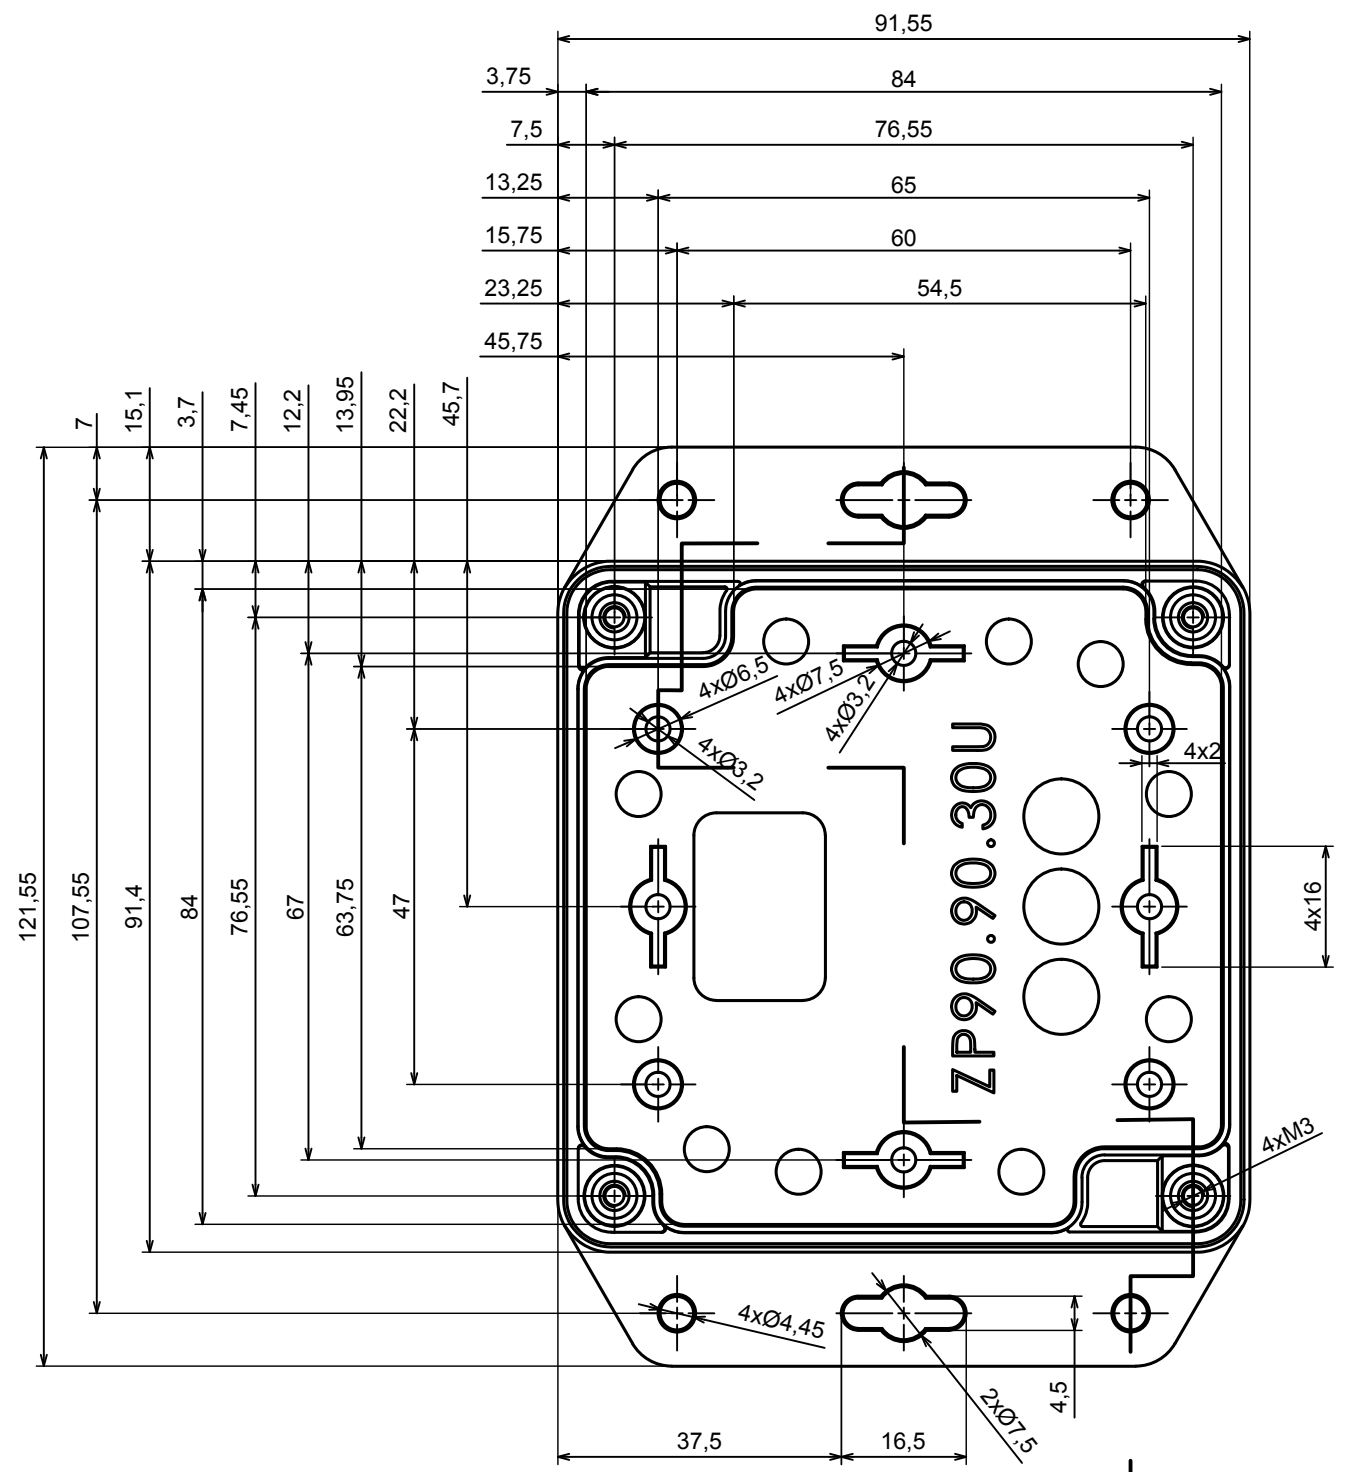

A |

A |

A-A

All rights reserved, Copyright Kradox 2021

Product model Enclosure ZP90.90.45S TM - Assembly

Format: A3 Material: PC, ABS

Scale 1:1 Tolerance: +/- 0.6

A |

| A

A-A

All rights reserved, Copyright Kradox 2021

Product model: Enclosure ZP90.90.45SU TM - Base ZP90.90.30U TM

Format: A3 Material: PC, ABS

Scale 1:1 Tolerance: +/- 0.5

X-ON Electronics

Largest Supplier of Electrical and Electronic Components