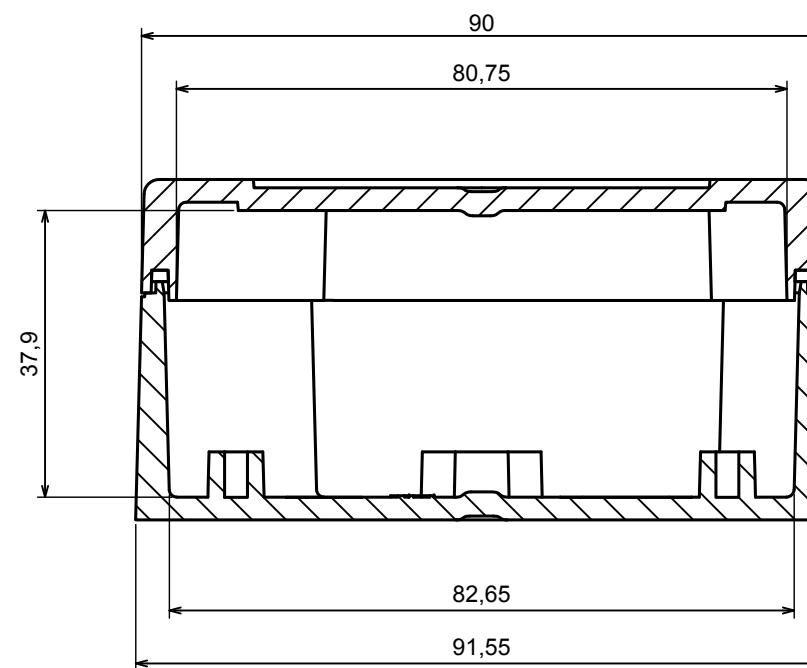

A |

A |

A-A

All rights reserved, Copyright Kradox 2021

Product model Enclosure ZP90.90.45S TM - Assembly

Format: A3 Material: PC, ABS

Scale 1:1 Tolerance: +/- 0.6

A |

| A

A-A

All rights reserved, Copyright Kradox 2021

Product model: Enclosure ZP90.90.45SU TM - Base ZP90.90.30U TM

Format: A3 Material: PC, ABS

Scale 1:1 Tolerance: +/- 0.5

X-ON Electronics

Largest Supplier of Electrical and Electronic Components