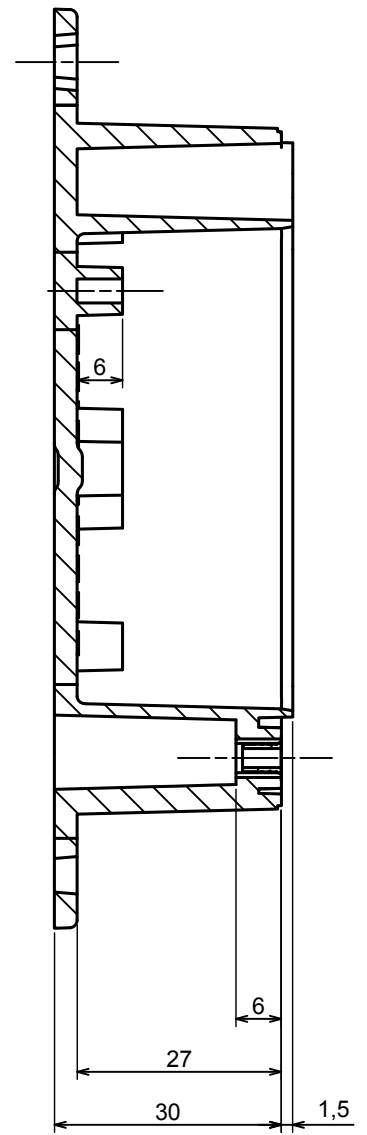

A |

A |

A-A

All rights reserved, Copyright Kradox 2021

Product model Enclosure ZP90.90.45S TM - Assembly

Format: A3 Material: PC, ABS

Scale 1:1 Tolerance: +/- 0.6

A |

| A

A-A

All rights reserved, Copyright Kradox 2021

Product model: Enclosure ZP90.90.45SU TM - Base ZP90.90.30U TM

Format: A3 Material: PC, ABS

Scale 1:1 Tolerance: +/- 0.5

X-ON Electronics

Largest Supplier of Electrical and Electronic Components