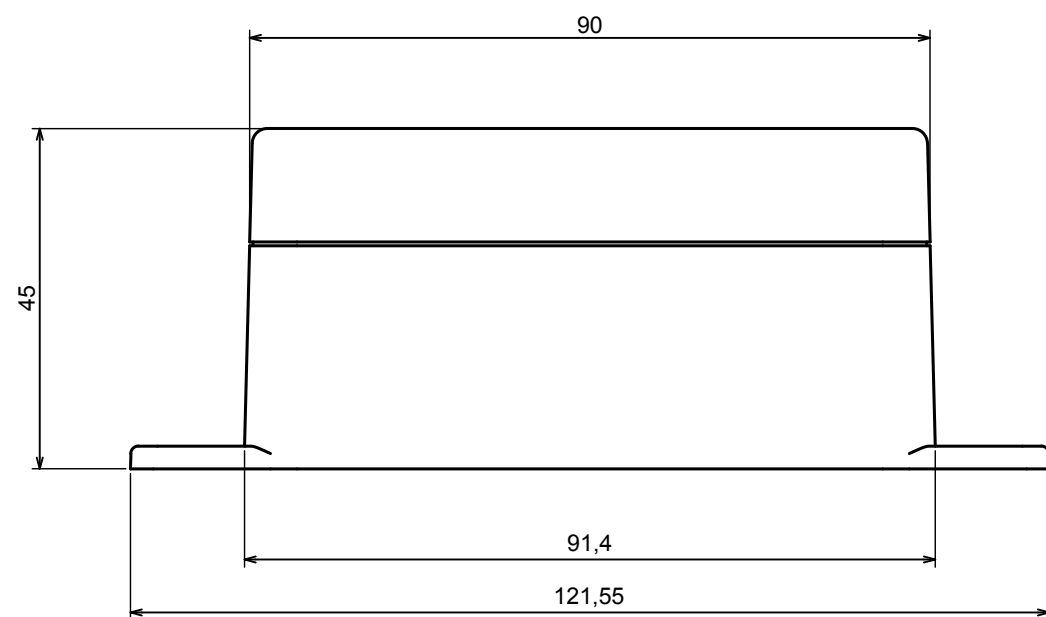

A |

A |

A-A

All rights reserved, Copyright Kradox 2021

Product model Enclosure ZP90.90.45S TM - Assembly

Format: A3 Material: PC, ABS

Scale 1:1 Tolerance: +/- 0.6

A |

| A

A-A

All rights reserved, Copyright Kradox 2021

Product model: Enclosure ZP90.90.45SU TM - Base ZP90.90.30U TM

Format: A3 Material: PC, ABS

Scale 1:1 Tolerance: +/- 0.5

X-ON Electronics

Largest Supplier of Electrical and Electronic Components