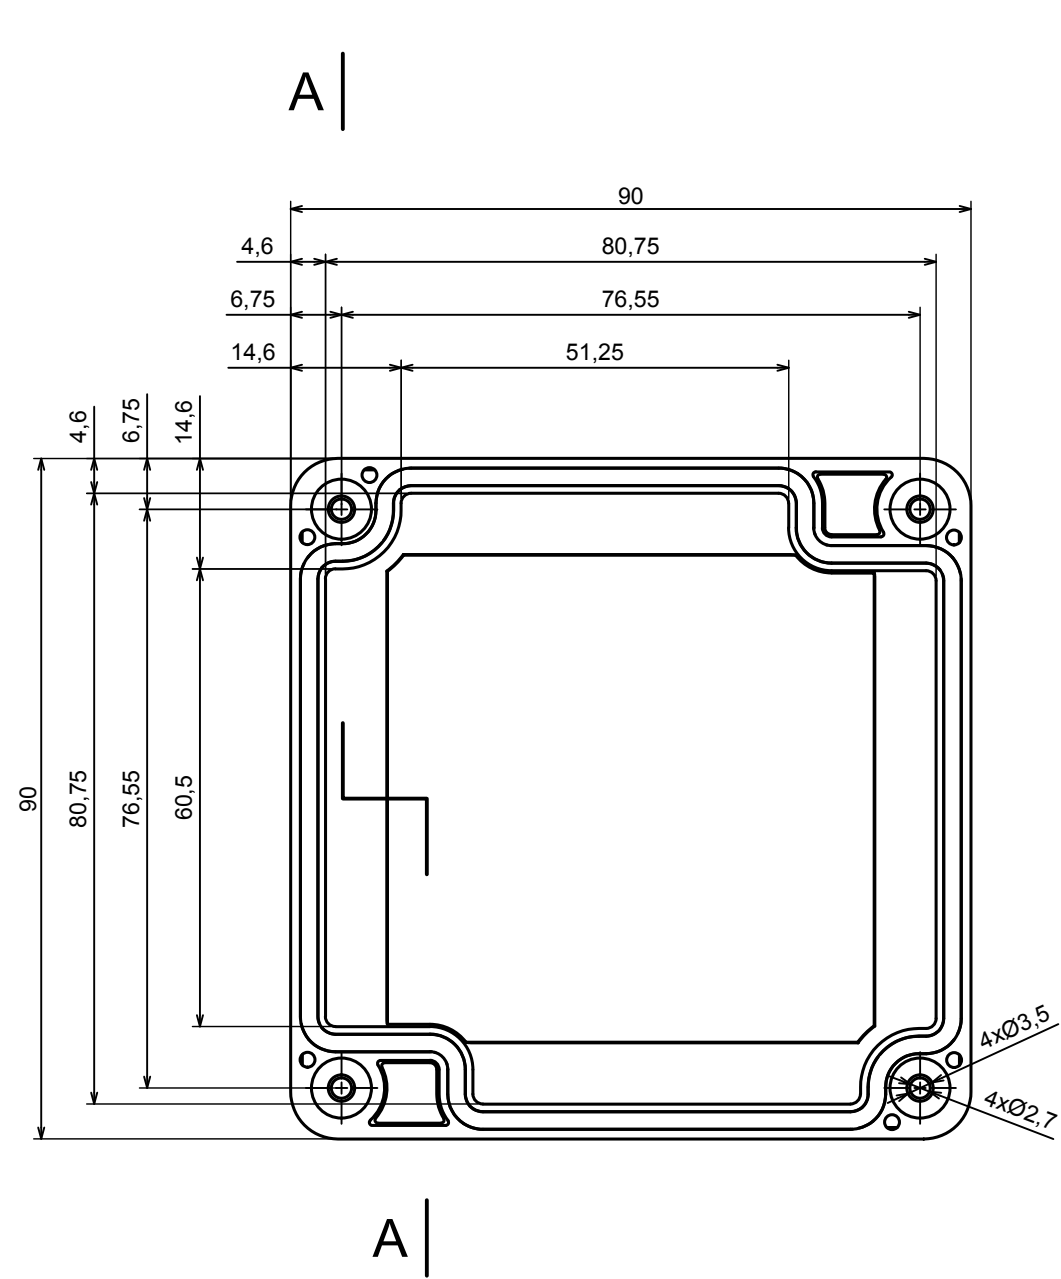

A |

A |

A-A

All rights reserved, Copyright Kradox 2021

Product model Enclosure ZP90.90.45S TM - Assembly

Format: A3 Material: PC, ABS

Scale 1:1 Tolerance: +/- 0.6

A |

| A

A-A

All rights reserved, Copyright Kradox 2021

Product model Enclosure ZP90.90.45SU TM - Base ZP90.90.30U TM

Format: A3 Material: PC, ABS

Scale 1:1 Tolerance: +/- 0.5

All rights reserved, Copyright Kradox 2021	
Product model	Enclosure ZP90.90.45SU TM - Cover PZ90.90.15S
Format: A3	Material: PC, ABS
Scale 1:1	Tolerance: +/- 0.5