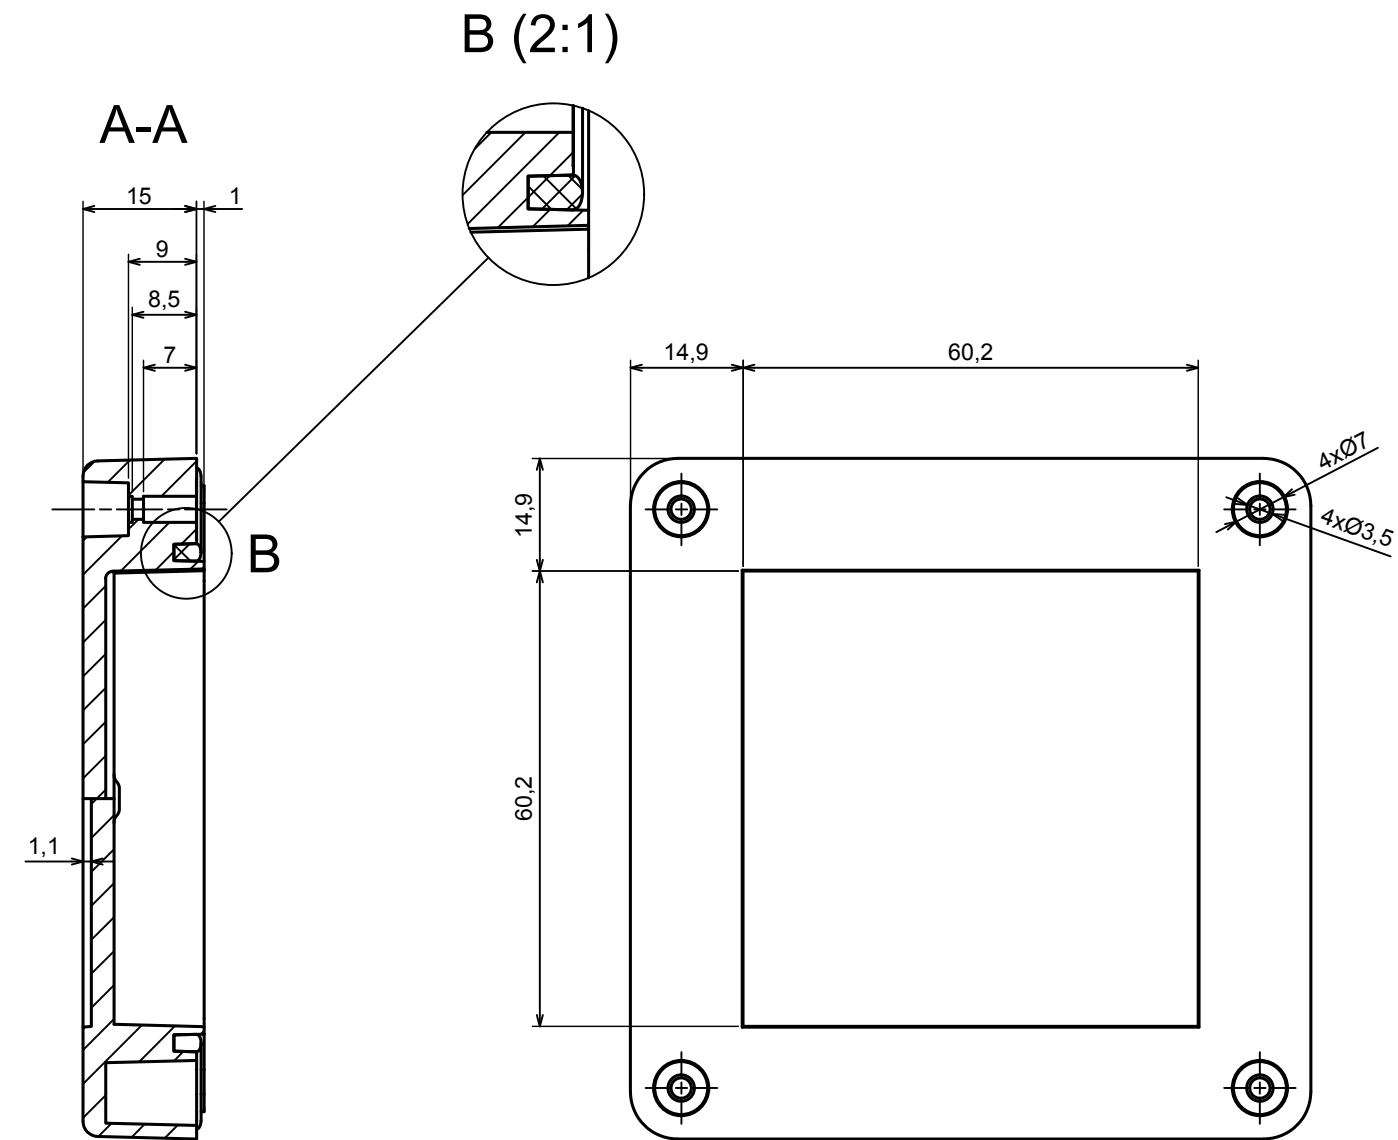

All rights reserved, Copyright Kradox 2021	
Product model	Enclosure ZP90.90.45SU TM - Cover PZ90.90.15S
Format: A3	Material: PC, ABS
Scale 1:1	Tolerance: +/- 0.5