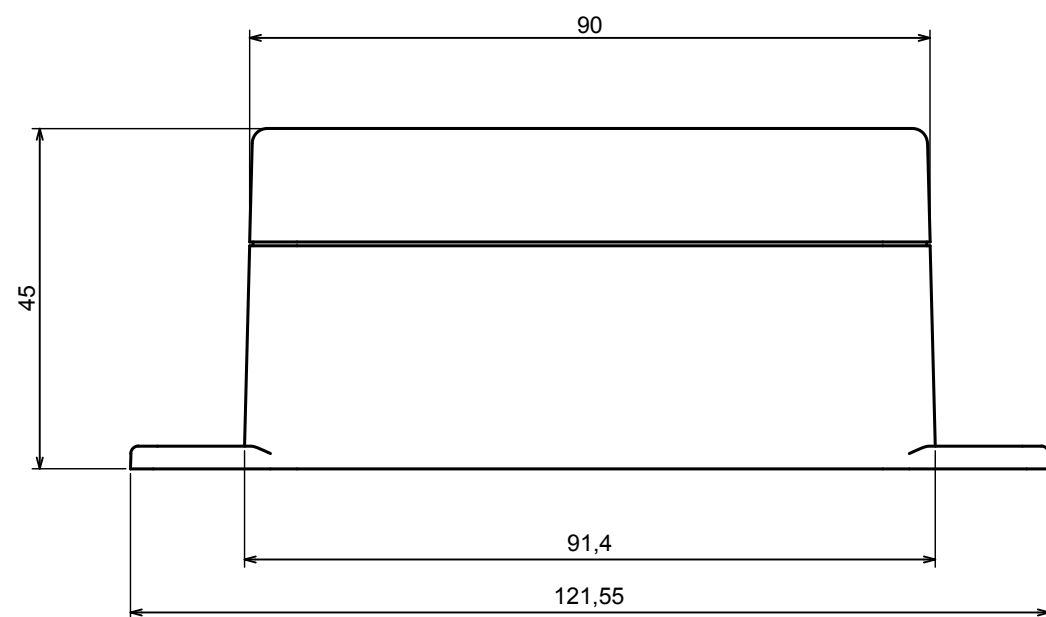

A |

A |

A-A

All rights reserved, Copyright Kradox 2021

Product model Enclosure ZP90.90.45S TM - Assembly

Format: A3 Material: PC, ABS

Scale 1:1 Tolerance: +/- 0.6

A |

| A

A-A

All rights reserved, Copyright Kradox 2021

Product model Enclosure ZP90.90.45SU TM - Base ZP90.90.30U TM

Format: A3 Material: PC, ABS

Scale 1:1 Tolerance: +/- 0.5

All rights reserved, Copyright Kradox 2021	
Product model	Enclosure ZP90.90.45SU TM - Cover PZ90.90.15S
Format: A3	Material: PC, ABS
Scale 1:1	Tolerance: +/- 0.5