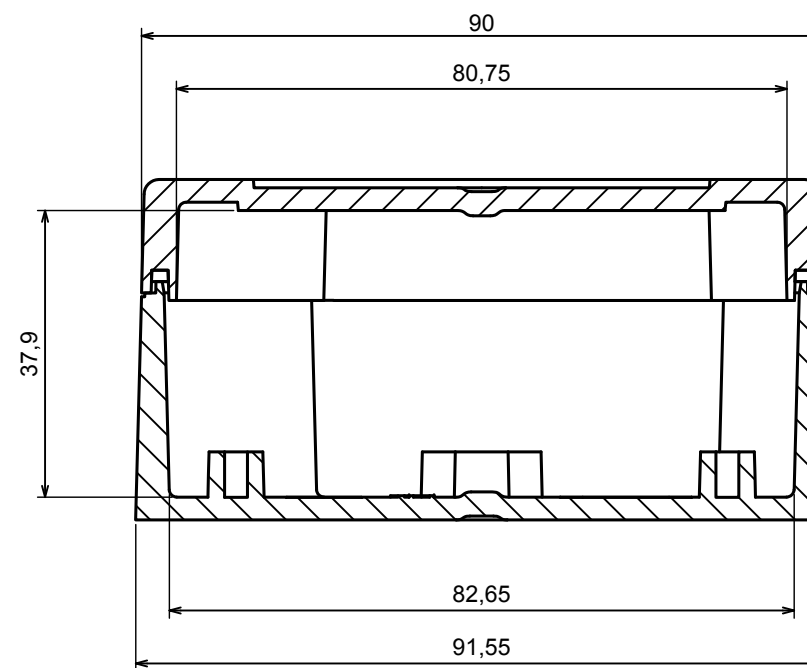

A |

A |

A-A

All rights reserved, Copyright Kradox 2021

Product model Enclosure ZP90.90.45S TM - Assembly

Format: A3 Material: PC, ABS

Scale 1:1 Tolerance: +/- 0.6

A |

| A

A-A

All rights reserved, Copyright Kradox 2021

Product model Enclosure ZP90.90.45SU TM - Base ZP90.90.30U TM

Format: A3 Material: PC, ABS

Scale 1:1 Tolerance: +/- 0.5

All rights reserved, Copyright Kradox 2021	
Product model	Enclosure ZP90.90.45SU TM - Cover PZ90.90.15S
Format: A3	Material: PC, ABS
Scale 1:1	Tolerance: +/- 0.5