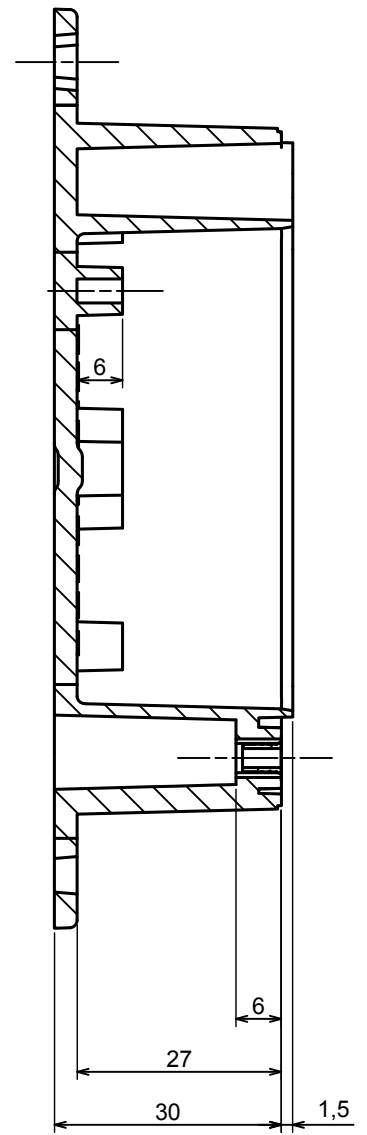

A |

A |

A-A

All rights reserved, Copyright Kradox 2021

Product model Enclosure ZP90.90.45S TM - Assembly

Format: A3 Material: PC, ABS

Scale 1:1 Tolerance: +/- 0.6

A |

| A

A-A

All rights reserved, Copyright Kradox 2021

Product model Enclosure ZP90.90.45SU TM - Base ZP90.90.30U TM

Format: A3 Material: PC, ABS

Scale 1:1 Tolerance: +/- 0.5

All rights reserved, Copyright Kradox 2021	
Product model	Enclosure ZP90.90.45SU TM - Cover PZ90.90.15S
Format: A3	Material: PC, ABS
Scale 1:1	Tolerance: +/- 0.5