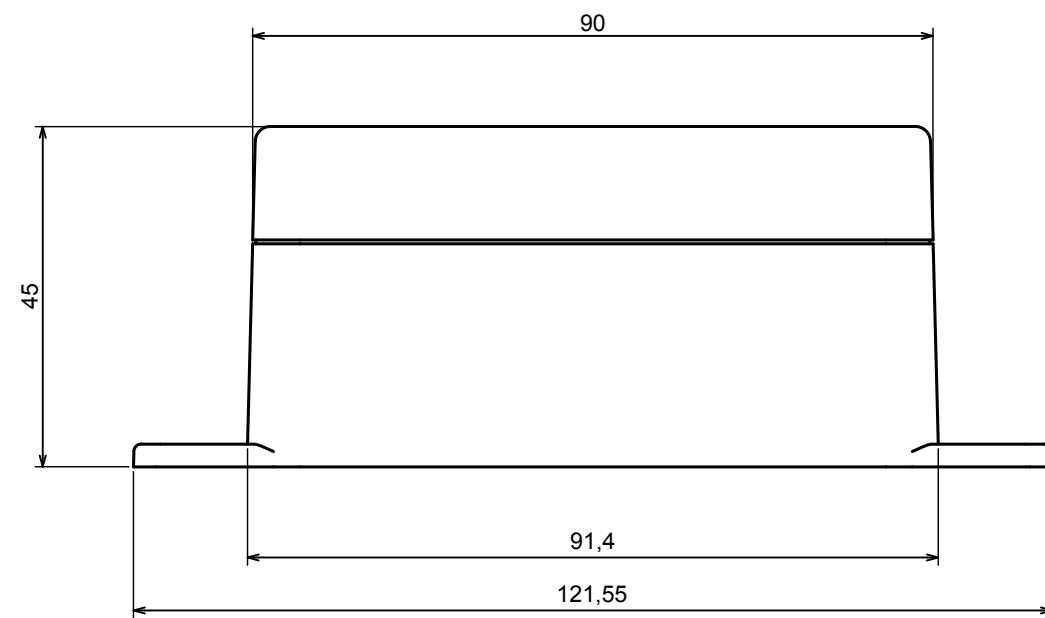

A |

A |

A-A

All rights reserved, Copyright Kradox 2021

Product model Enclosure ZP90.90.45S TM - Assembly

Format: A3 Material: PC, ABS

Scale 1:1 Tolerance: +/- 0.6

A |

A |

A-A

All rights reserved, Copyright Kradox 2021

Product model	Enclosure ZP90.90.45SU TM - Base ZP90.90.30U TM
---------------	---

Format: A3	Material: PC, ABS
------------	-------------------

Scale 1:1	Tolerance: +/- 0.5
-----------	--------------------