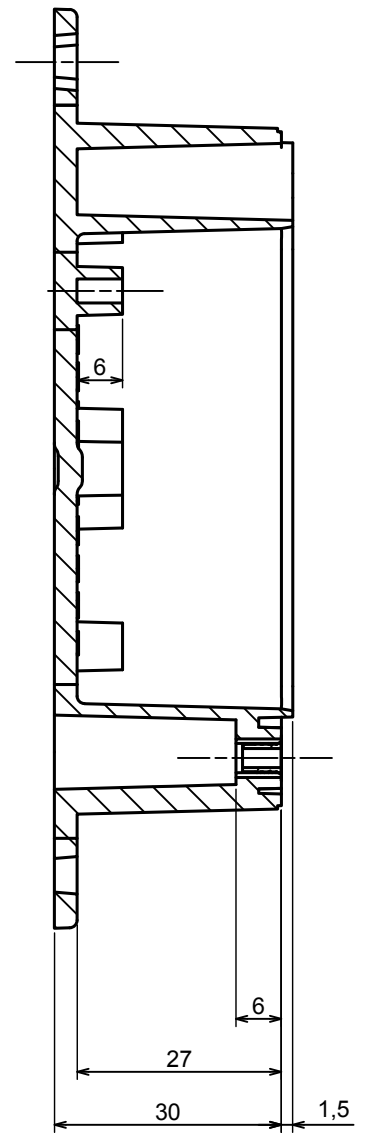

A |

A |

A-A

All rights reserved, Copyright Kradox 2021

Product model Enclosure ZP90.90.45S TM - Assembly

Format: A3 Material: PC, ABS

Scale 1:1 Tolerance: +/- 0.6

A |

A |

A-A

All rights reserved, Copyright Kradox 2021

Product model	Enclosure ZP90.90.45SU TM - Base ZP90.90.30U TM
---------------	---

Format: A3	Material: PC, ABS
------------	-------------------

Scale 1:1	Tolerance: +/- 0.5
-----------	--------------------