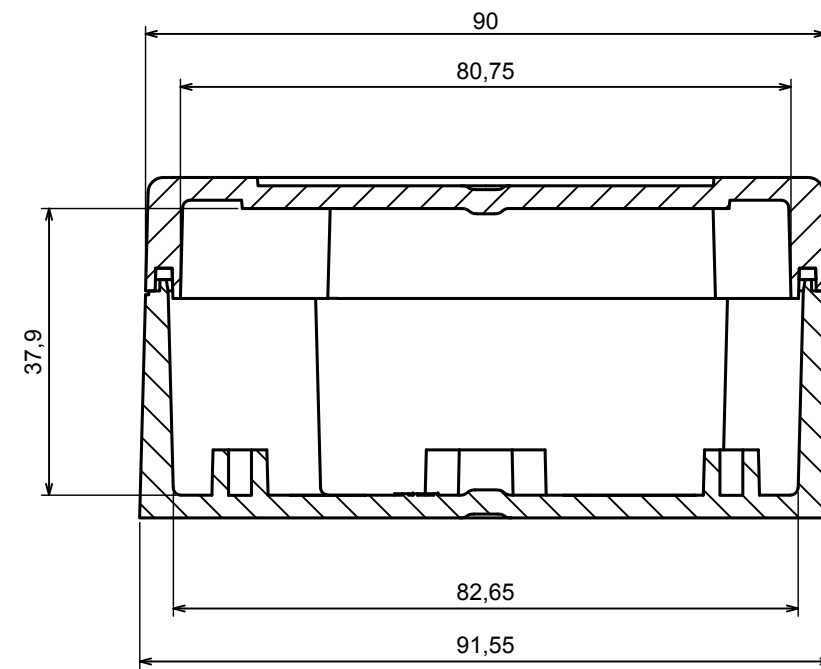

A |

A |

A-A

All rights reserved, Copyright Kradox 2021

Product model Enclosure ZP90.90.45S TM - Assembly

Format: A3 Material: PC, ABS

Scale 1:1 Tolerance: +/- 0.6

A |

A |

A-A

All rights reserved, Copyright Kradox 2021

Product model	Enclosure ZP90.90.45SU TM - Base ZP90.90.30U TM
---------------	---

Format: A3	Material: PC, ABS
------------	-------------------

Scale 1:1	Tolerance: +/- 0.5
-----------	--------------------