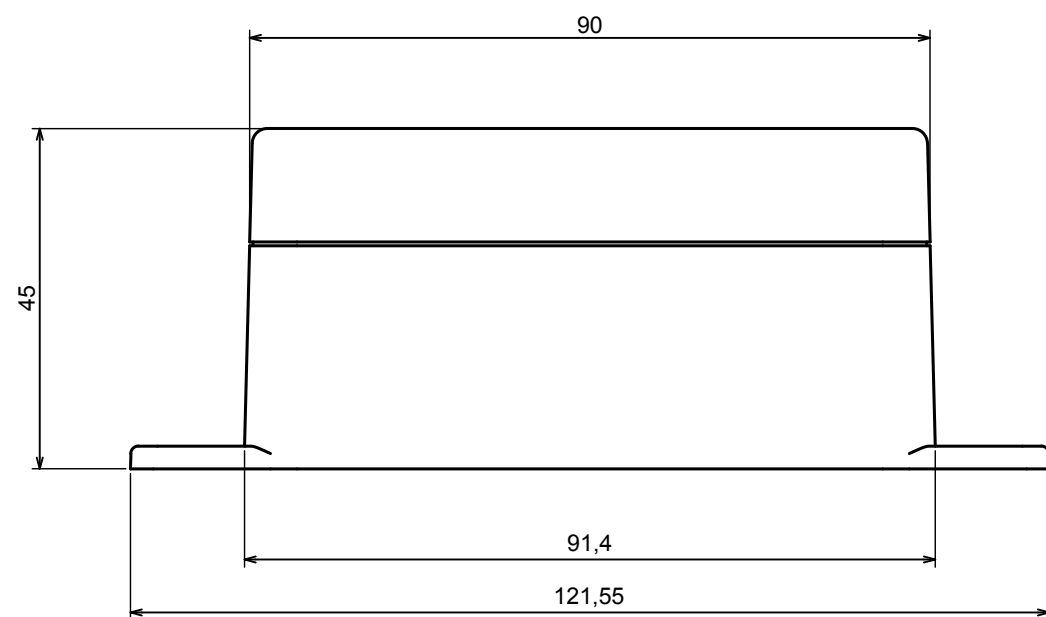

A |

A |

A-A

All rights reserved, Copyright Kradex 2021

Product model Enclosure ZP90.90.45S TM - Assembly

Format: A3 Material: PC, ABS

Scale 1:1 Tolerance: +/- 0.6

A |

| A

A-A

All rights reserved, Copyright Kradox 2021

Product model: Enclosure ZP90.90.45SU TM - Base ZP90.90.30U TM

Format: A3 Material: PC, ABS

Scale 1:1 Tolerance: +/- 0.5

All rights reserved, Copyright Kradox 2021	
Product model	Enclosure ZP90.90.45SU TM - Cover PZ90.90.15S
Format: A3	Material: PC, ABS
Scale 1:1	Tolerance: +/- 0.5