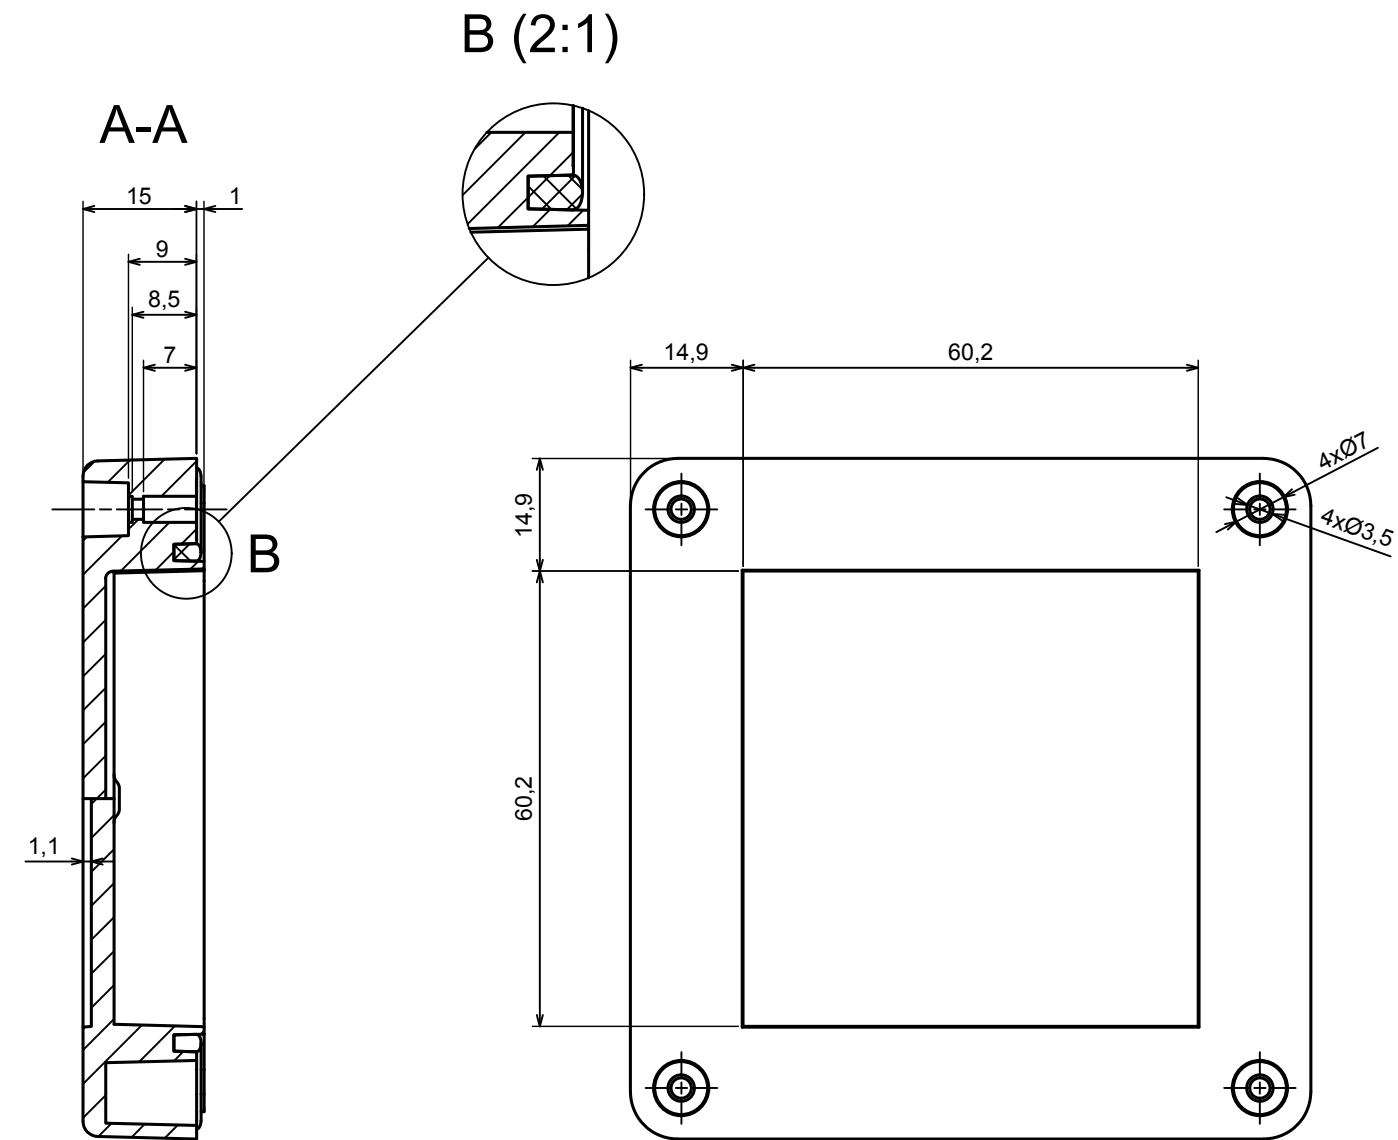

A |

A |

A-A

All rights reserved, Copyright Kradex 2021

Product model Enclosure ZP90.90.45S TM - Assembly

Format: A3 Material: PC, ABS

Scale 1:1 Tolerance: +/- 0.6

A |

| A

A-A

All rights reserved, Copyright Kradox 2021

Product model: Enclosure ZP90.90.45SU TM - Base ZP90.90.30U TM

Format: A3 Material: PC, ABS

Scale 1:1 Tolerance: +/- 0.5

All rights reserved, Copyright Kradox 2021	
Product model	Enclosure ZP90.90.45SU TM - Cover PZ90.90.15S
Format: A3	Material: PC, ABS
Scale 1:1	Tolerance: +/- 0.5