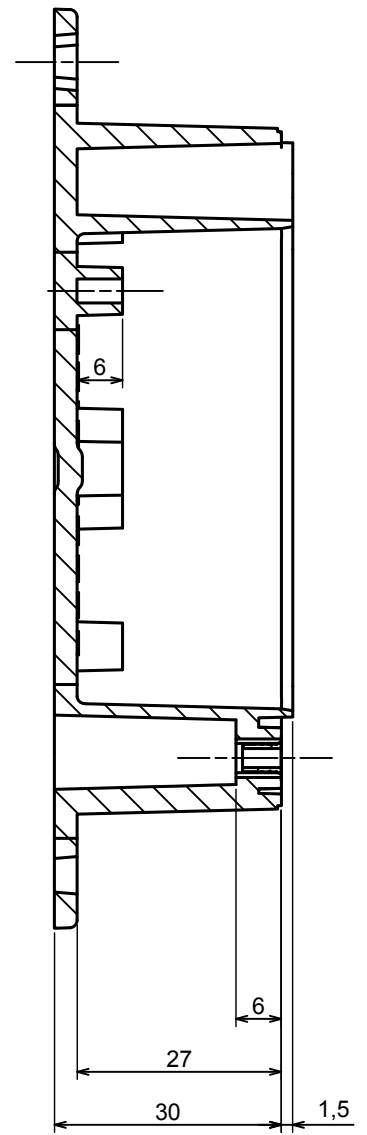

A |

A |

A-A

All rights reserved, Copyright Kradex 2021

Product model Enclosure ZP90.90.45S TM - Assembly

Format: A3 Material: PC, ABS

Scale 1:1 Tolerance: +/- 0.6

A |

| A

A-A

All rights reserved, Copyright Kradox 2021

Product model: Enclosure ZP90.90.45SU TM - Base ZP90.90.30U TM

Format: A3 Material: PC, ABS

Scale 1:1 Tolerance: +/- 0.5

All rights reserved, Copyright Kradox 2021	
Product model	Enclosure ZP90.90.45SU TM - Cover PZ90.90.15S
Format: A3	Material: PC, ABS
Scale 1:1	Tolerance: +/- 0.5