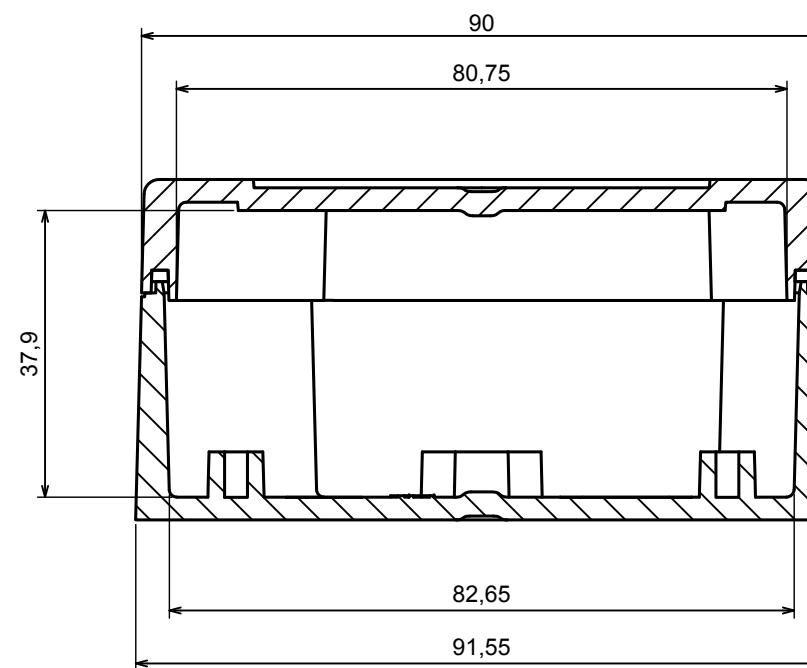

A |

A |

A-A

All rights reserved, Copyright Kradex 2021

Product model Enclosure ZP90.90.45S TM - Assembly

Format: A3 Material: PC, ABS

Scale 1:1 Tolerance: +/- 0.6

A |

| A

A-A

All rights reserved, Copyright Kradox 2021

Product model: Enclosure ZP90.90.45SU TM - Base ZP90.90.30U TM

Format: A3 Material: PC, ABS

Scale 1:1 Tolerance: +/- 0.5

All rights reserved, Copyright Kradox 2021	
Product model	Enclosure ZP90.90.45SU TM - Cover PZ90.90.15S
Format: A3	Material: PC, ABS
Scale 1:1	Tolerance: +/- 0.5