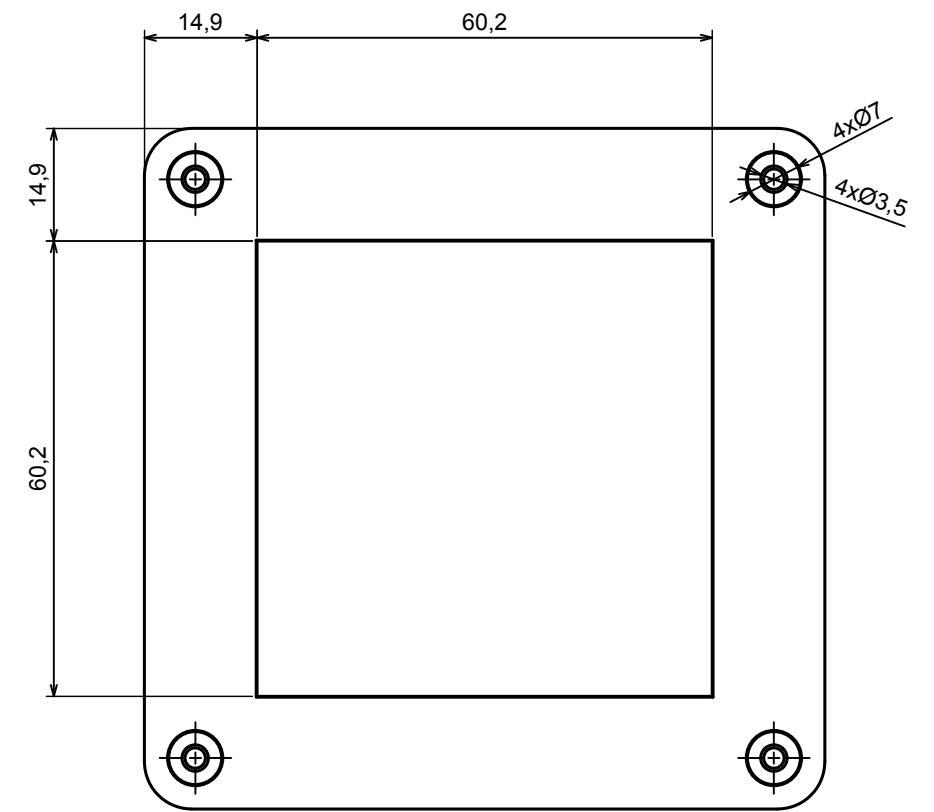

A |

A |

A-A

All rights reserved, Copyright Kradox 2021

Product model Enclosure ZP90.90.45 TM - Assembly

Format: A3 Material: PC, ABS

Scale 1:1 Tolerance: +/- 0.6

A |

| A

A-A

All rights reserved, Copyright Kradox 2021

Product model Enclosure ZP90.90.45U TM - Base ZP90.90.30U TM

Format: A3 Material: PC, ABS

Scale 1:1 Tolerance: +/- 0.5

A |

All rights reserved, Copyright Kradox 2021

Product model: Enclosure ZP90.90.45U TM - Cover PZ90.90.15

Format: A3 Material: PC, ABS

Scale 1:1 Tolerance: +/- 0.5

X-ON Electronics

Largest Supplier of Electrical and Electronic Components

Click to view similar products for [Enclosures, Boxes & Cases](#) category: