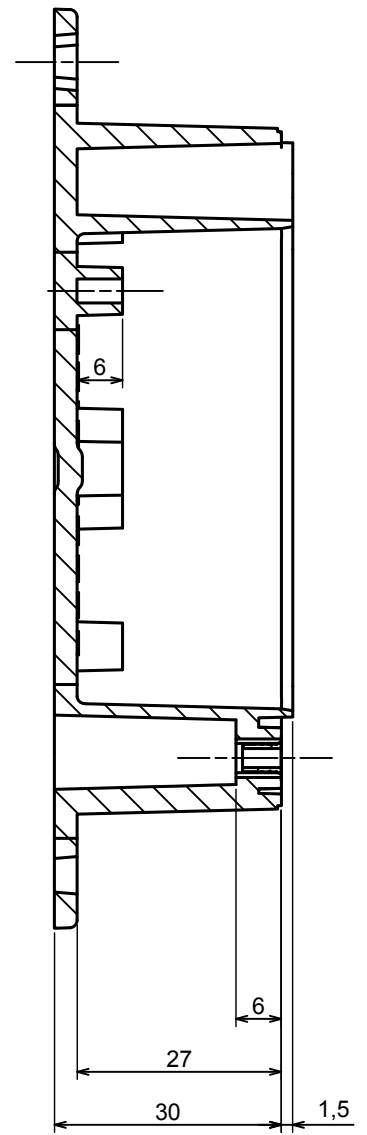

A |

A |

A-A

All rights reserved, Copyright Kradox 2021

Product model Enclosure ZP90.90.45 TM - Assembly

Format: A3 Material: PC, ABS

Scale 1:1 Tolerance: +/- 0.6

A |

| A

A-A

All rights reserved, Copyright Kradox 2021

Product model Enclosure ZP90.90.45U TM - Base ZP90.90.30U TM

Format: A3 Material: PC, ABS

Scale 1:1 Tolerance: +/- 0.5

A |

All rights reserved, Copyright Kradox 2021

Product model: Enclosure ZP90.90.45U TM - Cover PZ90.90.15

Format: A3 Material: PC, ABS

Scale 1:1 Tolerance: +/- 0.5

X-ON Electronics

Largest Supplier of Electrical and Electronic Components

Click to view similar products for [Enclosures, Boxes & Cases](#) category: