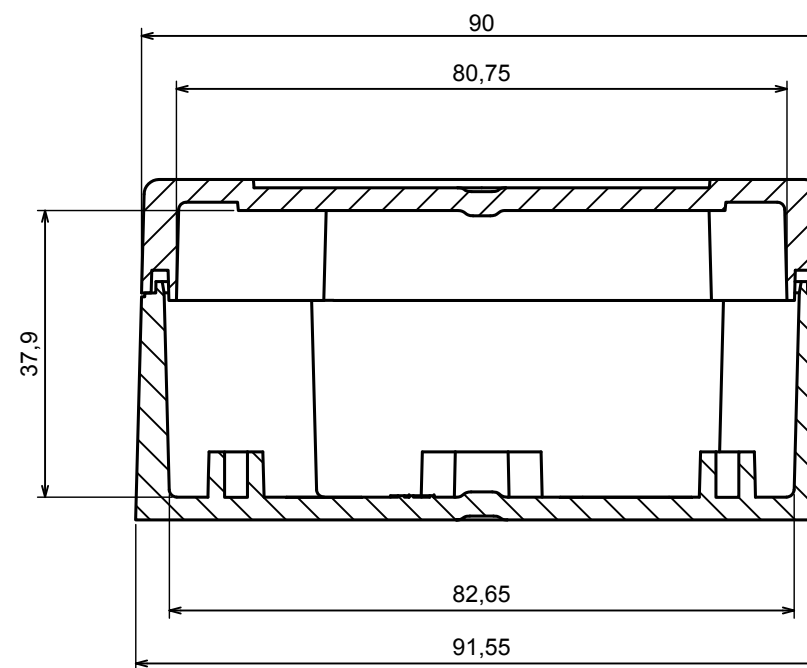

A |

A |

A-A

All rights reserved, Copyright Kradox 2021

Product model Enclosure ZP90.90.45 TM - Assembly

Format: A3 Material: PC, ABS

Scale 1:1 Tolerance: +/- 0.6

A |

| A

A-A

All rights reserved, Copyright Kradox 2021

Product model Enclosure ZP90.90.45U TM - Base ZP90.90.30U TM

Format: A3 Material: PC, ABS

Scale 1:1 Tolerance: +/- 0.5

A |

All rights reserved, Copyright Kradox 2021

Product model: Enclosure ZP90.90.45U TM - Cover PZ90.90.15

Format: A3 Material: PC, ABS

Scale 1:1 Tolerance: +/- 0.5

X-ON Electronics

Largest Supplier of Electrical and Electronic Components

Click to view similar products for [Enclosures, Boxes & Cases](#) category: