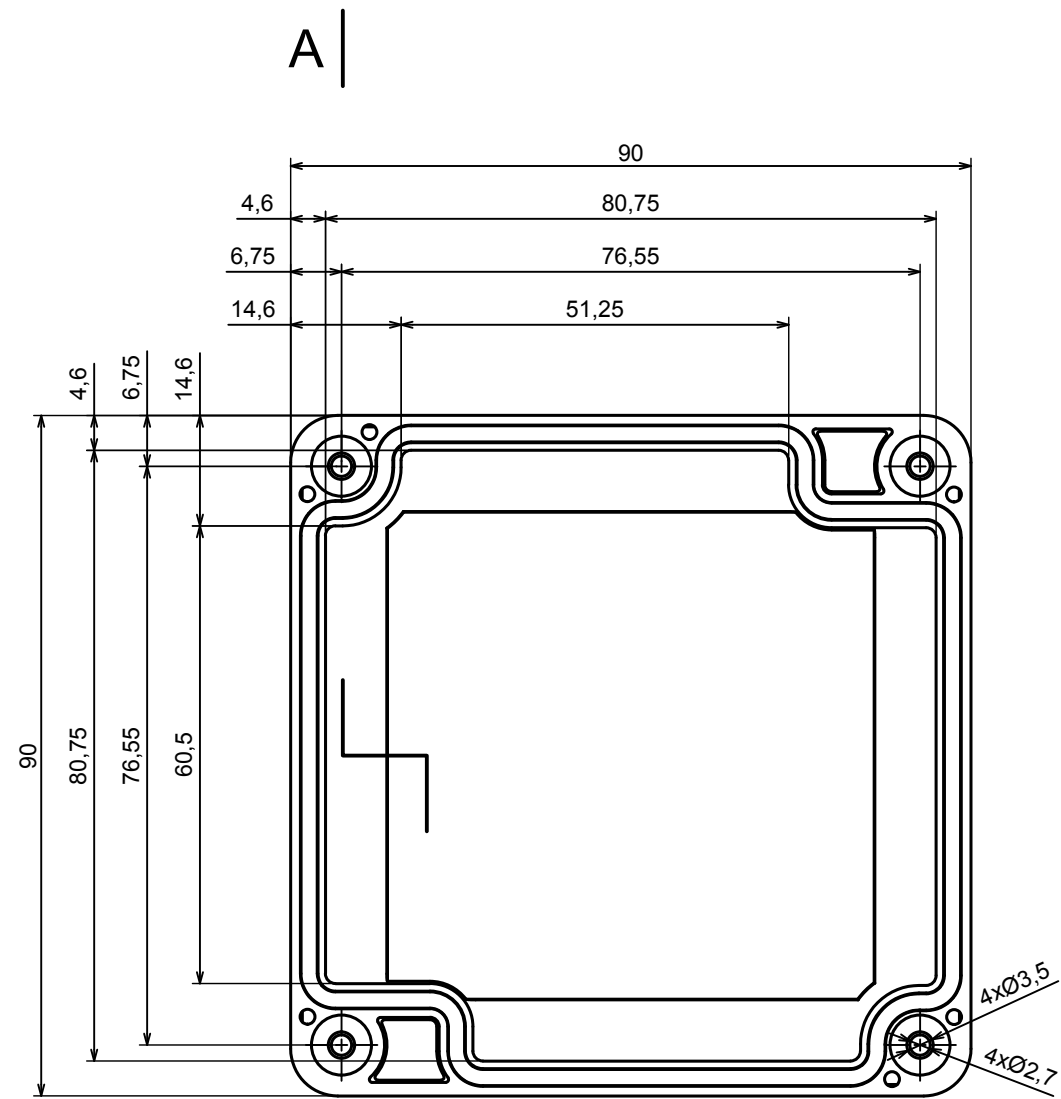

A |

A |

A-A

All rights reserved, Copyright Kradox 2021

Product model Enclosure ZP90.90.45 TM - Assembly

Format: A3 Material: PC, ABS

Scale 1:1 Tolerance: +/- 0.6

A |

| A

A-A

All rights reserved, Copyright Kradox 2021

Product model Enclosure ZP90.90.45U TM - Base ZP90.90.30U TM

Format: A3 Material: PC, ABS

Scale 1:1 Tolerance: +/- 0.5

A |

All rights reserved, Copyright Kradox 2021

Product model: Enclosure ZP90.90.45U TM - Cover PZ90.90.15

Format: A3 Material: PC, ABS

Scale 1:1 Tolerance: +/- 0.5

X-ON Electronics

Largest Supplier of Electrical and Electronic Components

Click to view similar products for [Enclosures, Boxes & Cases](#) category: