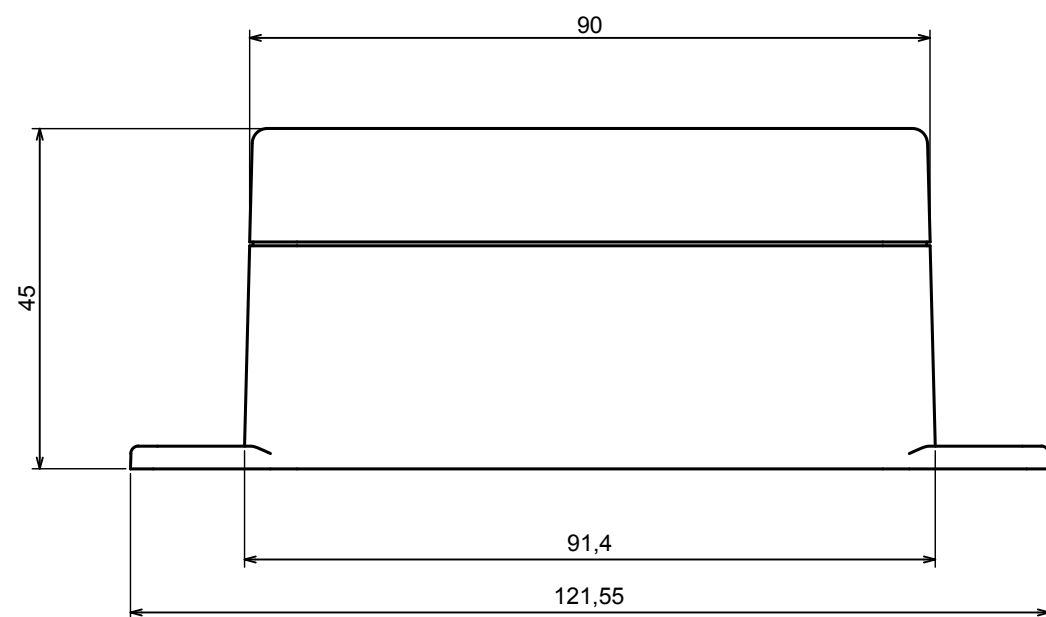

A |

A |

A-A

All rights reserved, Copyright Kradox 2021

Product model Enclosure ZP90.90.45 TM - Assembly

Format: A3 Material: PC, ABS

Scale 1:1 Tolerance: +/- 0.6

A |

| A

A-A

All rights reserved, Copyright Kradox 2021

Product model Enclosure ZP90.90.45U TM - Base ZP90.90.30U TM

Format: A3 Material: PC, ABS

Scale 1:1 Tolerance: +/- 0.5

A |

All rights reserved, Copyright Kradox 2021

Product model: Enclosure ZP90.90.45U TM - Cover PZ90.90.15

Format: A3 Material: PC, ABS

Scale 1:1 Tolerance: +/- 0.5

X-ON Electronics

Largest Supplier of Electrical and Electronic Components

Click to view similar products for [Enclosures, Boxes & Cases](#) category: