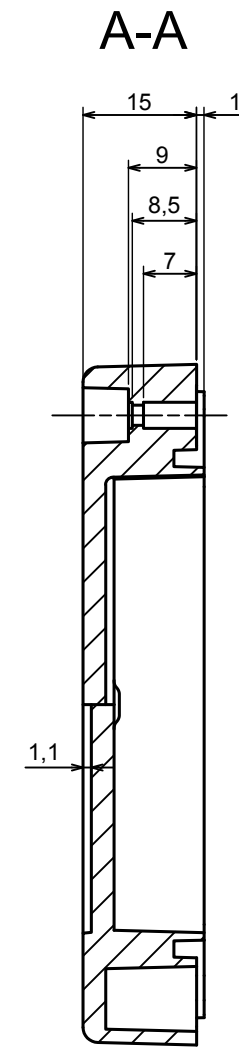

All rights reserved, Copyright Kradox 2021

Product model	Enclosure ZP90.90.45 TM - Assembly
---------------	------------------------------------

Format: A3	Material: PC, ABS
------------	-------------------

Scale 1:1	Tolerance: +/- 0.6
-----------	--------------------

A |

| A

A-A

All rights reserved, Copyright Kradox 2021

Product model: Enclosure ZP90.90.45U TM - Base ZP90.90.30U TM

Format: A3 Material: PC, ABS

Scale 1:1 Tolerance: +/- 0.5

A |

All rights reserved, Copyright Kradox 2021	
Product model	Enclosure ZP90.90.45U TM - Cover PZ90.90.15
Format: A3	Material: PC, ABS
Scale 1:1	Tolerance: +/- 0.5

X-ON Electronics