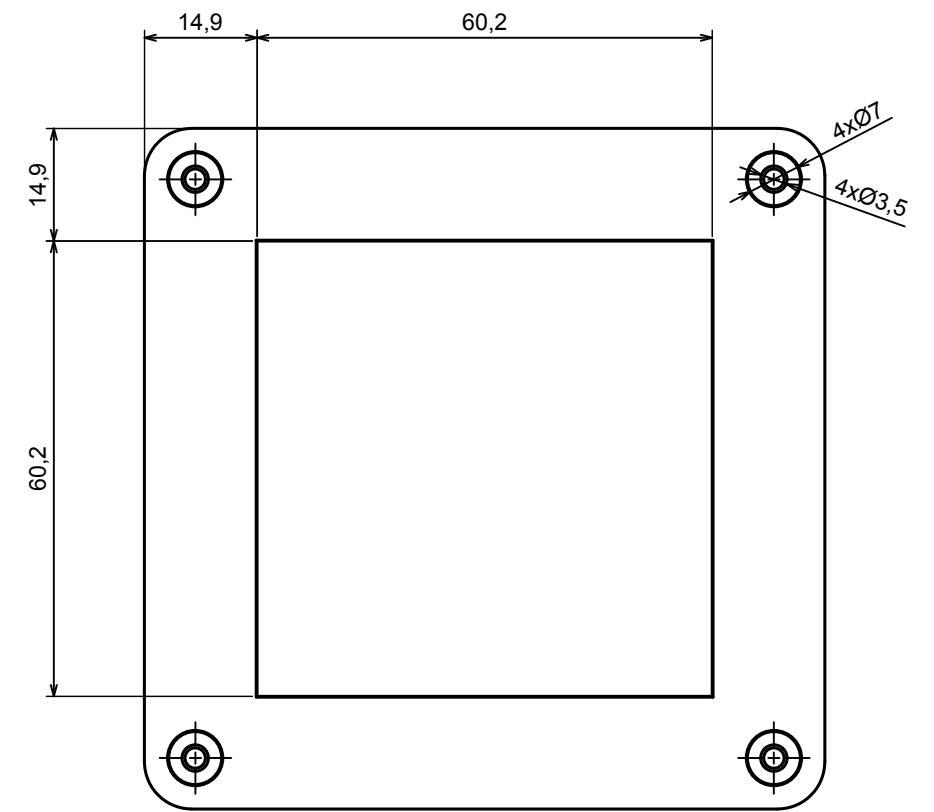

Scale 1:1	Tolerance: +/- 0.6
-----------	--------------------

A |

| A

A-A

All rights reserved, Copyright Kradox 2021

Product model: Enclosure ZP90.90.45U TM - Base ZP90.90.30U TM

Format: A3 Material: PC, ABS

Scale 1:1 Tolerance: +/- 0.5

A |

All rights reserved, Copyright Kradox 2021	
Product model	Enclosure ZP90.90.45U TM - Cover PZ90.90.15
Format: A3	Material: PC, ABS
Scale 1:1	Tolerance: +/- 0.5

X-ON Electronics