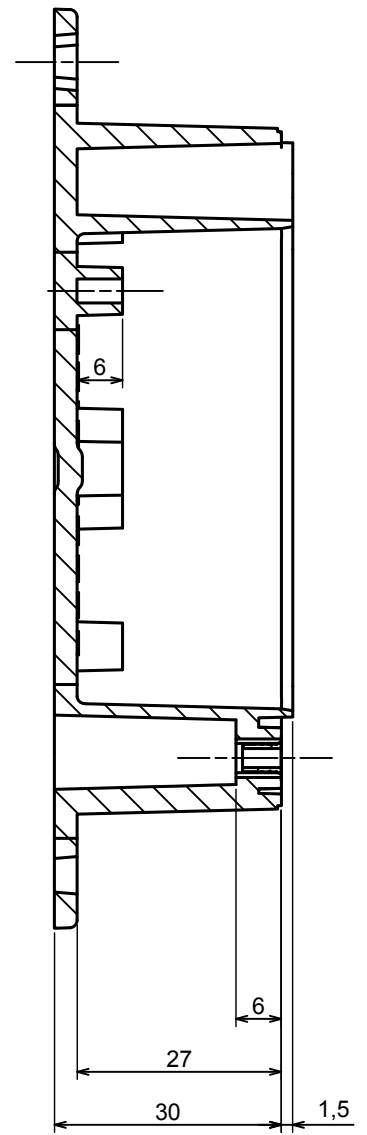

All rights reserved, Copyright Kradox 2021

Product model	Enclosure ZP90.90.45 TM - Assembly
---------------	------------------------------------

Format: A3	Material: PC, ABS
------------	-------------------

Scale 1:1	Tolerance: +/- 0.6
-----------	--------------------

A |

| A

A-A

All rights reserved, Copyright Kradox 2021

Product model: Enclosure ZP90.90.45U TM - Base ZP90.90.30U TM

Format: A3 Material: PC, ABS

Scale 1:1 Tolerance: +/- 0.5

A |

All rights reserved, Copyright Kradox 2021	
Product model	Enclosure ZP90.90.45U TM - Cover PZ90.90.15
Format: A3	Material: PC, ABS
Scale 1:1	Tolerance: +/- 0.5

X-ON Electronics