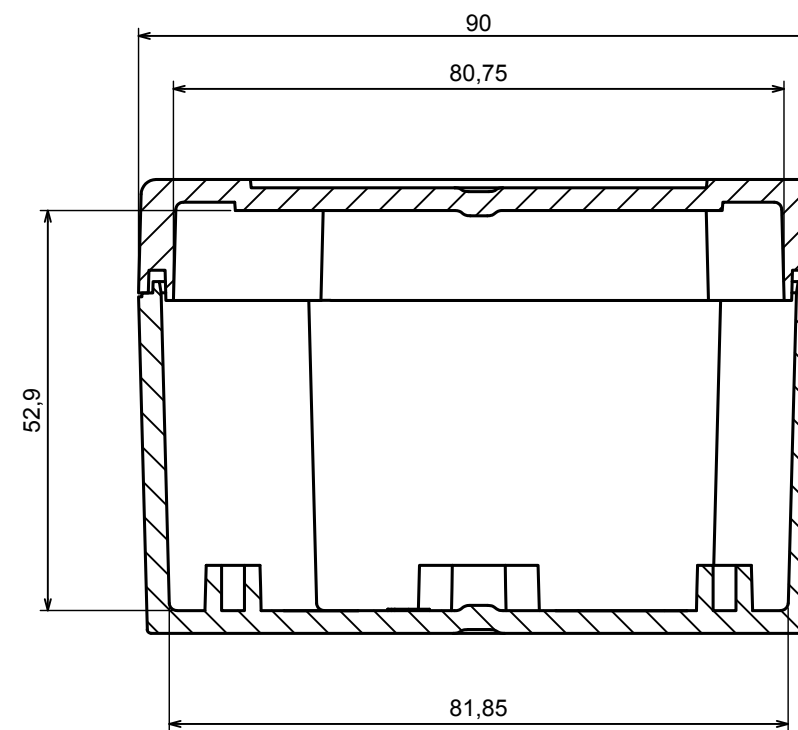

A |

A |

A-A

All rights reserved, Copyright Kradox 2021

Product model Enclosure ZP90.90.60 TM - Assembly

Format: A3 Material: PC, ABS

Scale 1:1 Tolerance: +/- 0.6

All rights reserved, Copyright Kradox 2021	
Product model	Enclosure ZP90.90.60 TM - Base ZP90.90.45 TM
Format: A3	Material: PC, ABS
Scale 1:1	Tolerance: +/- 0.5

All rights reserved, Copyright Kradox 2021		
Product model	Enclosure ZP90.90.60 TM - Cover PZ90.90.15	
Format: A3	Material: PC, ABS	
Scale 1:1	Tolerance: +/- 0.5	

X-ON Electronics

Largest Supplier of Electrical and Electronic Components