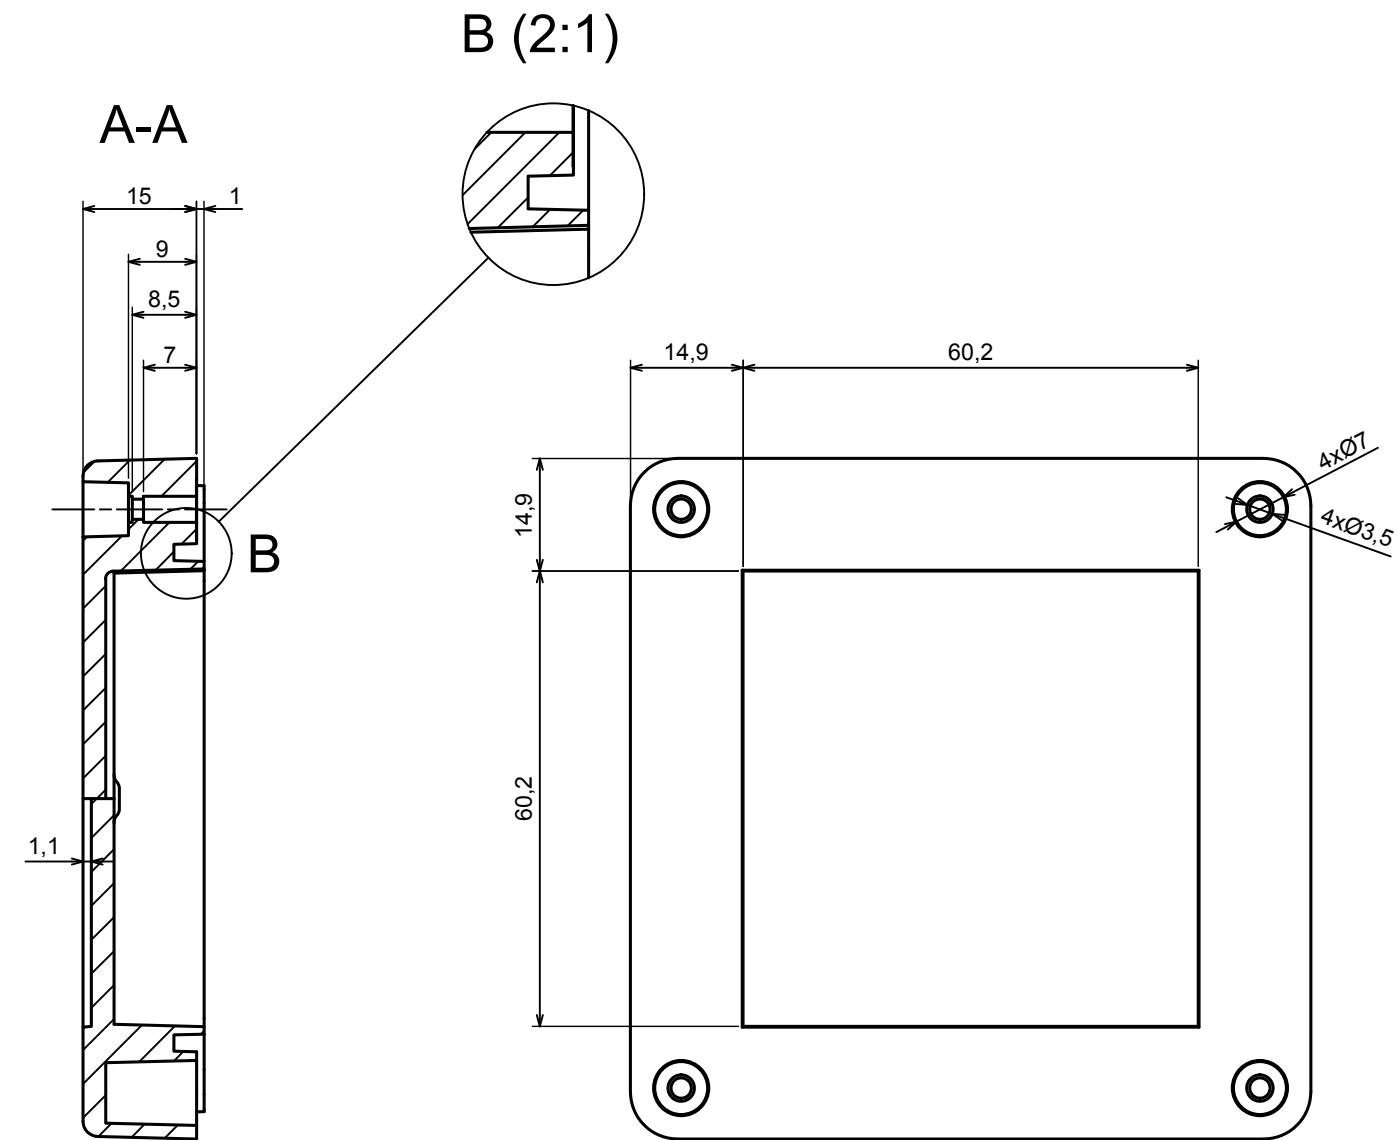

A |

A |

A-A

All rights reserved, Copyright Kradex 2021

Product model Enclosure ZP90.90.60 TM - Assembly

Format: A3 Material: PC, ABS

Scale 1:1 Tolerance: +/- 0.6

All rights reserved, Copyright Kradox 2021	
Product model	Enclosure ZP90.90.60 TM - Base ZP90.90.45 TM
Format: A3	Material: PC, ABS
Scale 1:1	Tolerance: +/- 0.5

All rights reserved, Copyright Kradox 2021	
Product model	Enclosure ZP90.90.60 TM - Cover PZ90.90.15
Format: A3	Material: PC, ABS
Scale 1:1	Tolerance: +/- 0.5