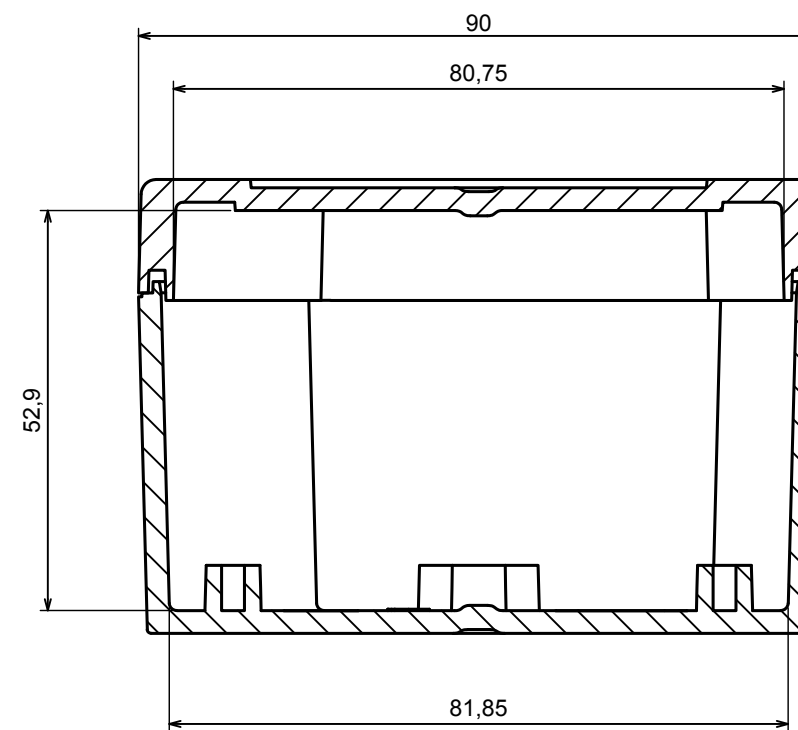

A |

A |

A-A

All rights reserved, Copyright Kradex 2021

Product model Enclosure ZP90.90.60 TM - Assembly

Format: A3 Material: PC, ABS

Scale 1:1 Tolerance: +/- 0.6

All rights reserved, Copyright Kradox 2021	
Product model	Enclosure ZP90.90.60 TM - Base ZP90.90.45 TM
Format: A3	Material: PC, ABS
Scale 1:1	Tolerance: +/- 0.5

All rights reserved, Copyright Kradox 2021	
Product model	Enclosure ZP90.90.60 TM - Cover PZ90.90.15
Format: A3	Material: PC, ABS
Scale 1:1	Tolerance: +/- 0.5