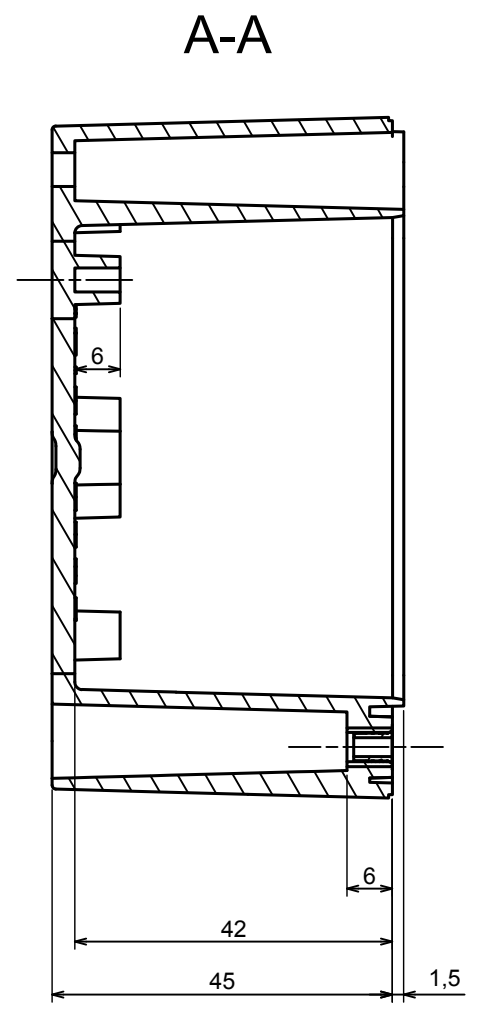

A |

A |

A-A

All rights reserved, Copyright Kradex 2021

Product model Enclosure ZP90.90.60 TM - Assembly

Format: A3 Material: PC, ABS

Scale 1:1 Tolerance: +/- 0.6

All rights reserved, Copyright Kradox 2021	
Product model	Enclosure ZP90.90.60 TM - Base ZP90.90.45 TM
Format: A3	Material: PC, ABS
Scale 1:1	Tolerance: +/- 0.5

All rights reserved, Copyright Kradox 2021	
Product model	Enclosure ZP90.90.60 TM - Cover PZ90.90.15
Format: A3	Material: PC, ABS
Scale 1:1	Tolerance: +/- 0.5