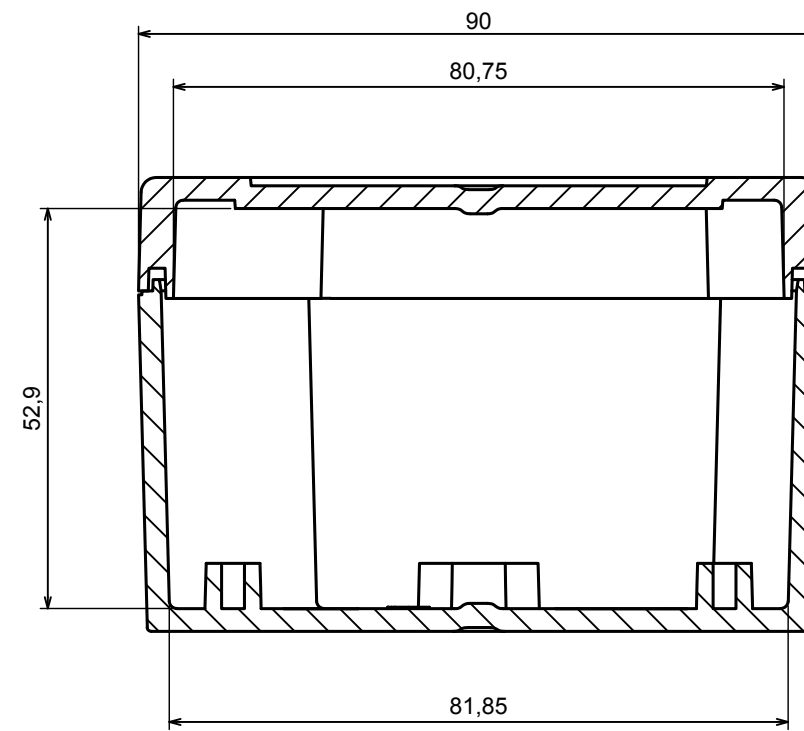

A |

A |

A-A

All rights reserved, Copyright Kradox 2021

Product model Enclosure ZP90.90.60 TM - Assembly

Format: A3 Material: PC, ABS

Scale 1:1 Tolerance: +/- 0.6

All rights reserved, Copyright Kradox 2021	
Product model	Enclosure ZP90.90.60 TM - Base ZP90.90.45 TM
Format: A3	Material: PC, ABS
Scale 1:1	Tolerance: +/- 0.5

All rights reserved, Copyright Kradox 2021		
Product model	Enclosure ZP90.90.60 TM - Cover PZ90.90.15	
Format: A3	Material: PC, ABS	
Scale 1:1	Tolerance: +/- 0.5	

X-ON Electronics

Largest Supplier of Electrical and Electronic Components