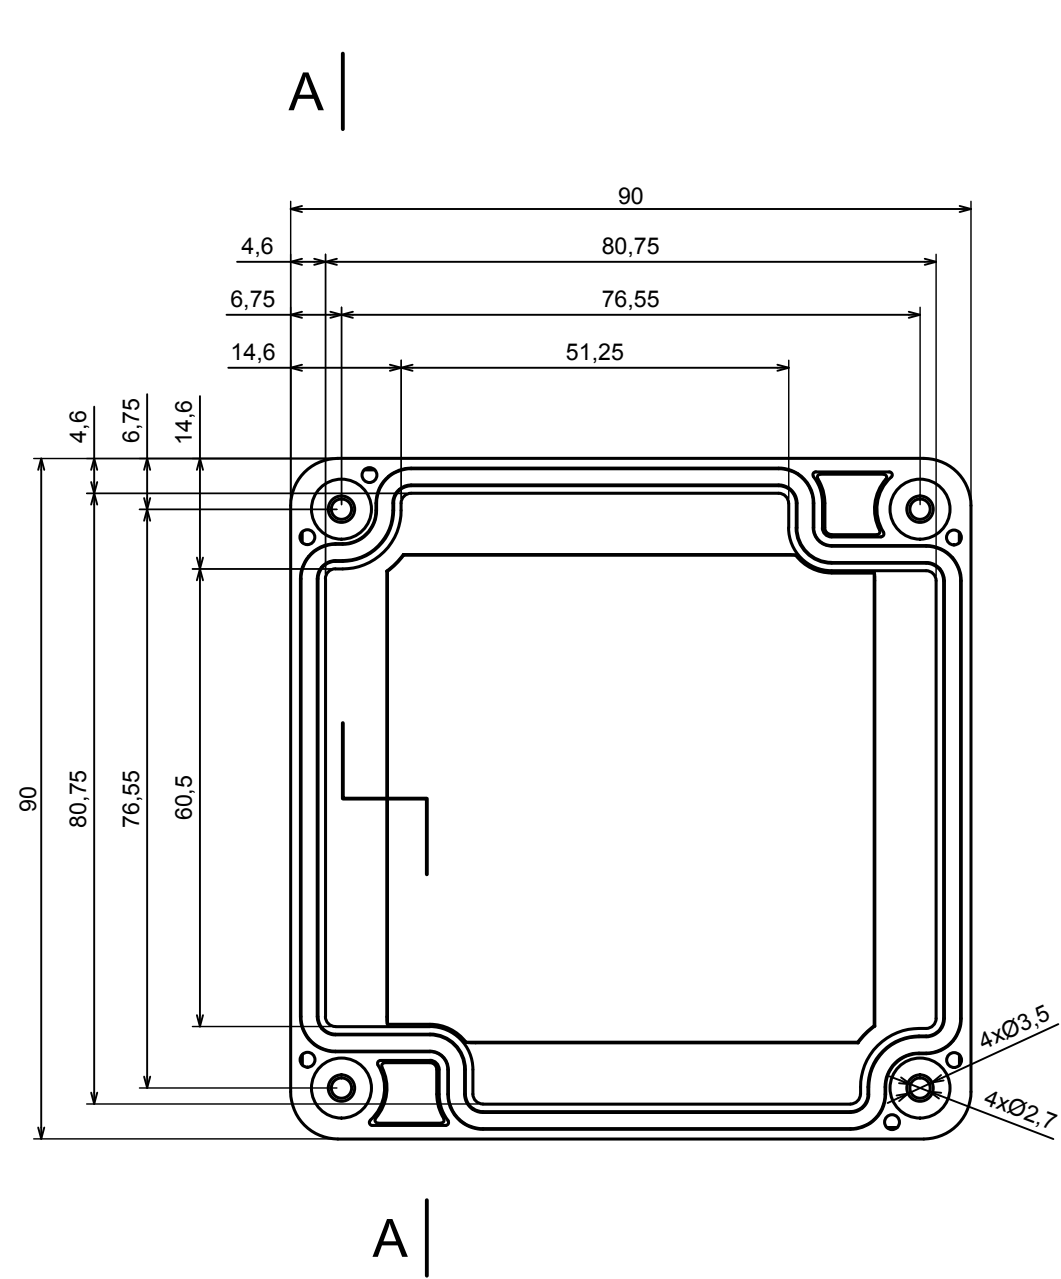

A |

A |

A-A

All rights reserved, Copyright Kradox 2021

Product model Enclosure ZP90.90.60 TM - Assembly

Format: A3 Material: PC, ABS

Scale 1:1 Tolerance: +/- 0.6

All rights reserved, Copyright Kradox 2021	
Product model	Enclosure ZP90.90.60 TM - Base ZP90.90.45 TM
Format: A3	Material: PC, ABS
Scale 1:1	Tolerance: +/- 0.5

All rights reserved, Copyright Kradox 2021		
Product model	Enclosure ZP90.90.60 TM - Cover PZ90.90.15	
Format: A3	Material: PC, ABS	
Scale 1:1	Tolerance: +/- 0.5	

X-ON Electronics

Largest Supplier of Electrical and Electronic Components