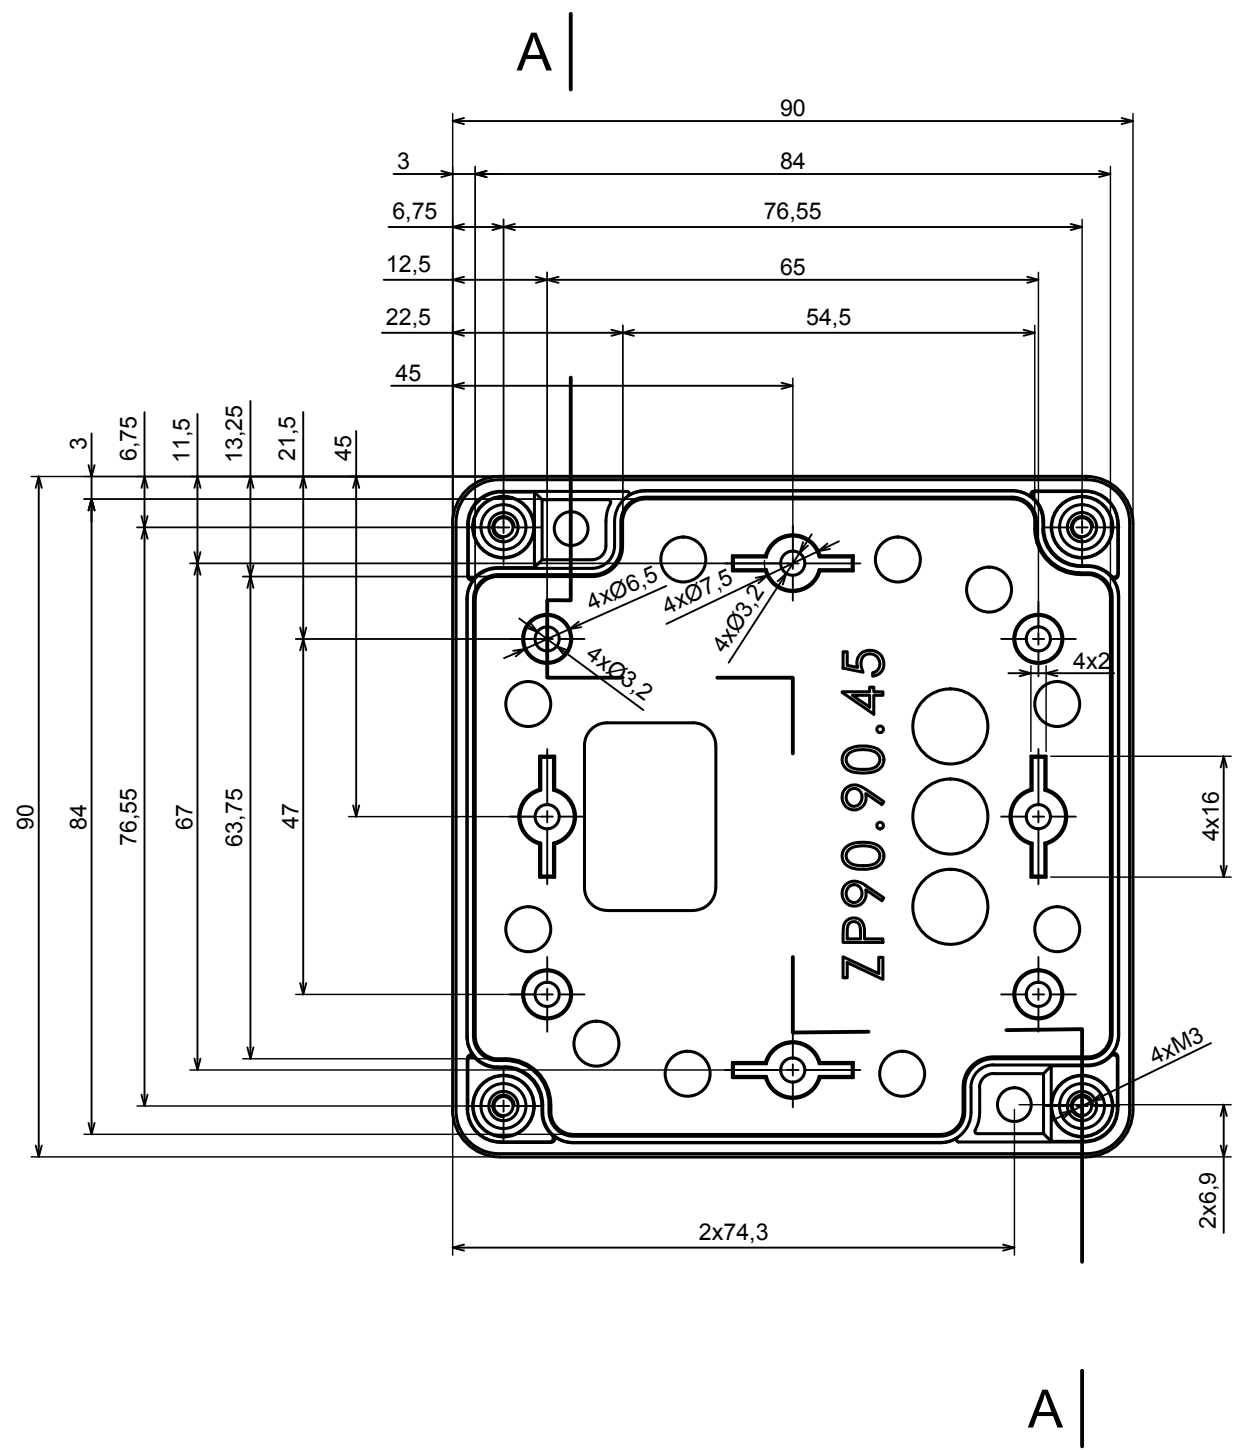

A |

A |

A-A

All rights reserved, Copyright Kradox 2021

Product model Enclosure ZP90.90.60 TM - Assembly

Format: A3 Material: PC, ABS

Scale 1:1 Tolerance: +/- 0.6

All rights reserved, Copyright Kradox 2021	
Product model	Enclosure ZP90.90.60 TM - Base ZP90.90.45 TM
Format: A3	Material: PC, ABS
Scale 1:1	Tolerance: +/- 0.5

All rights reserved, Copyright Kradox 2021		
Product model	Enclosure ZP90.90.60 TM - Cover PZ90.90.15	
Format: A3	Material: PC, ABS	
Scale 1:1	Tolerance: +/- 0.5	

X-ON Electronics

Largest Supplier of Electrical and Electronic Components