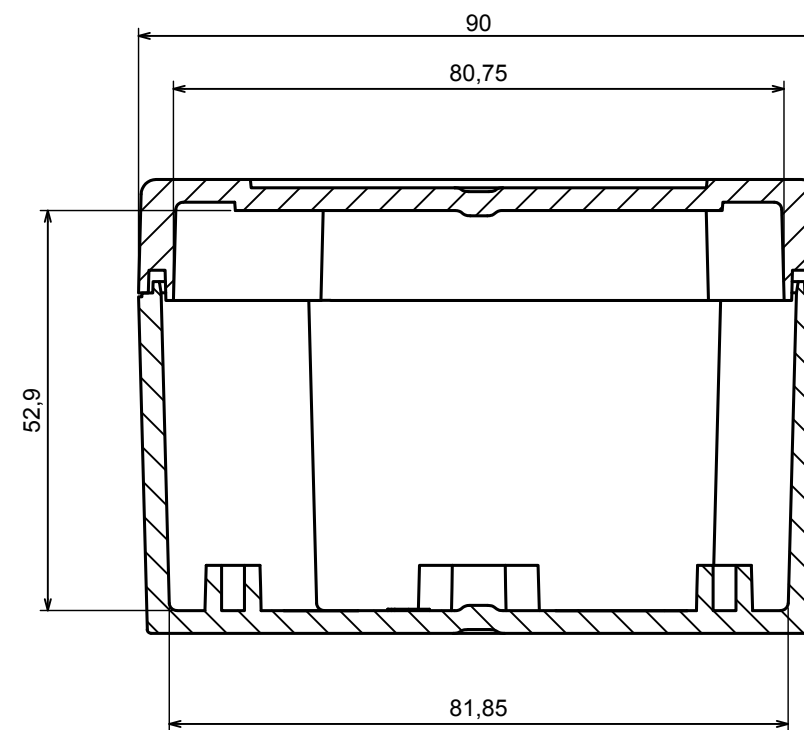

A |

A |

A-A

All rights reserved, Copyright Kradox 2021

Product model Enclosure ZP90.90.60 TM - Assembly

Format: A3 Material: PC, ABS

Scale 1:1 Tolerance: +/- 0.6

All rights reserved, Copyright Kradox 2021		
Product model	Enclosure ZP90.90.60 TM - Cover PZ90.90.15	
Format: A3	Material: PC, ABS	
Scale 1:1	Tolerance: +/- 0.5	