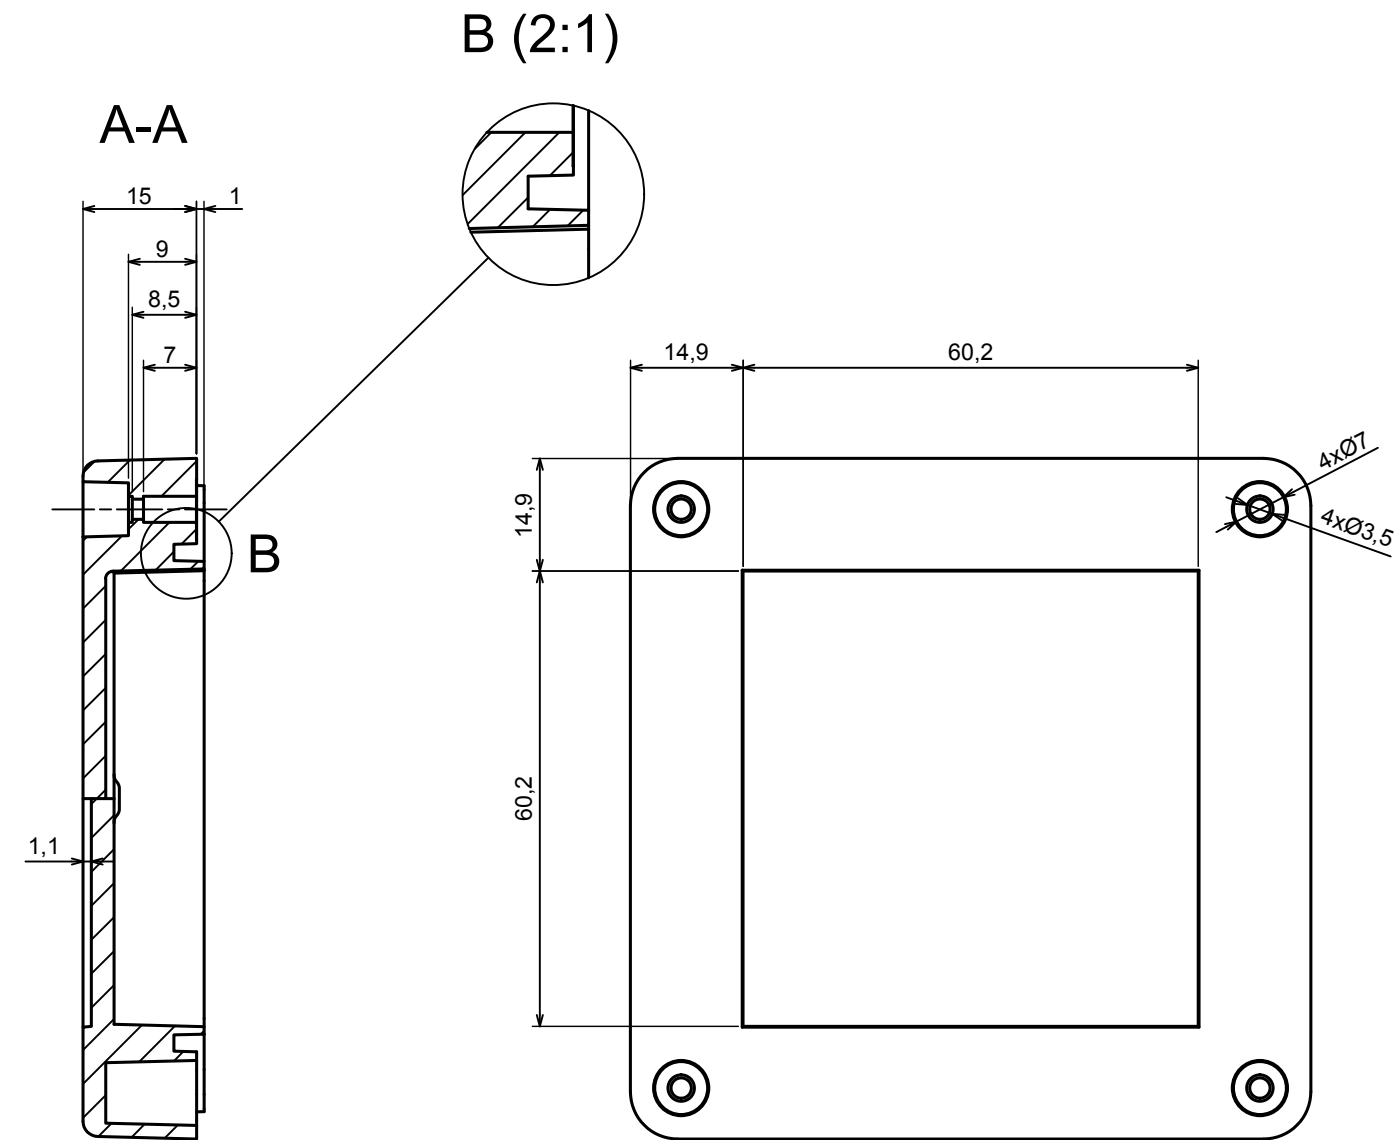

A |

A |

A-A

All rights reserved, Copyright Kradox 2021

Product model Enclosure ZP90.90.60 TM - Assembly

Format: A3 Material: PC, ABS

Scale 1:1 Tolerance: +/- 0.6

All rights reserved, Copyright Kradox 2021		
Product model	Enclosure ZP90.90.60 TM - Cover PZ90.90.15	
Format: A3	Material: PC, ABS	
Scale 1:1	Tolerance: +/- 0.5	