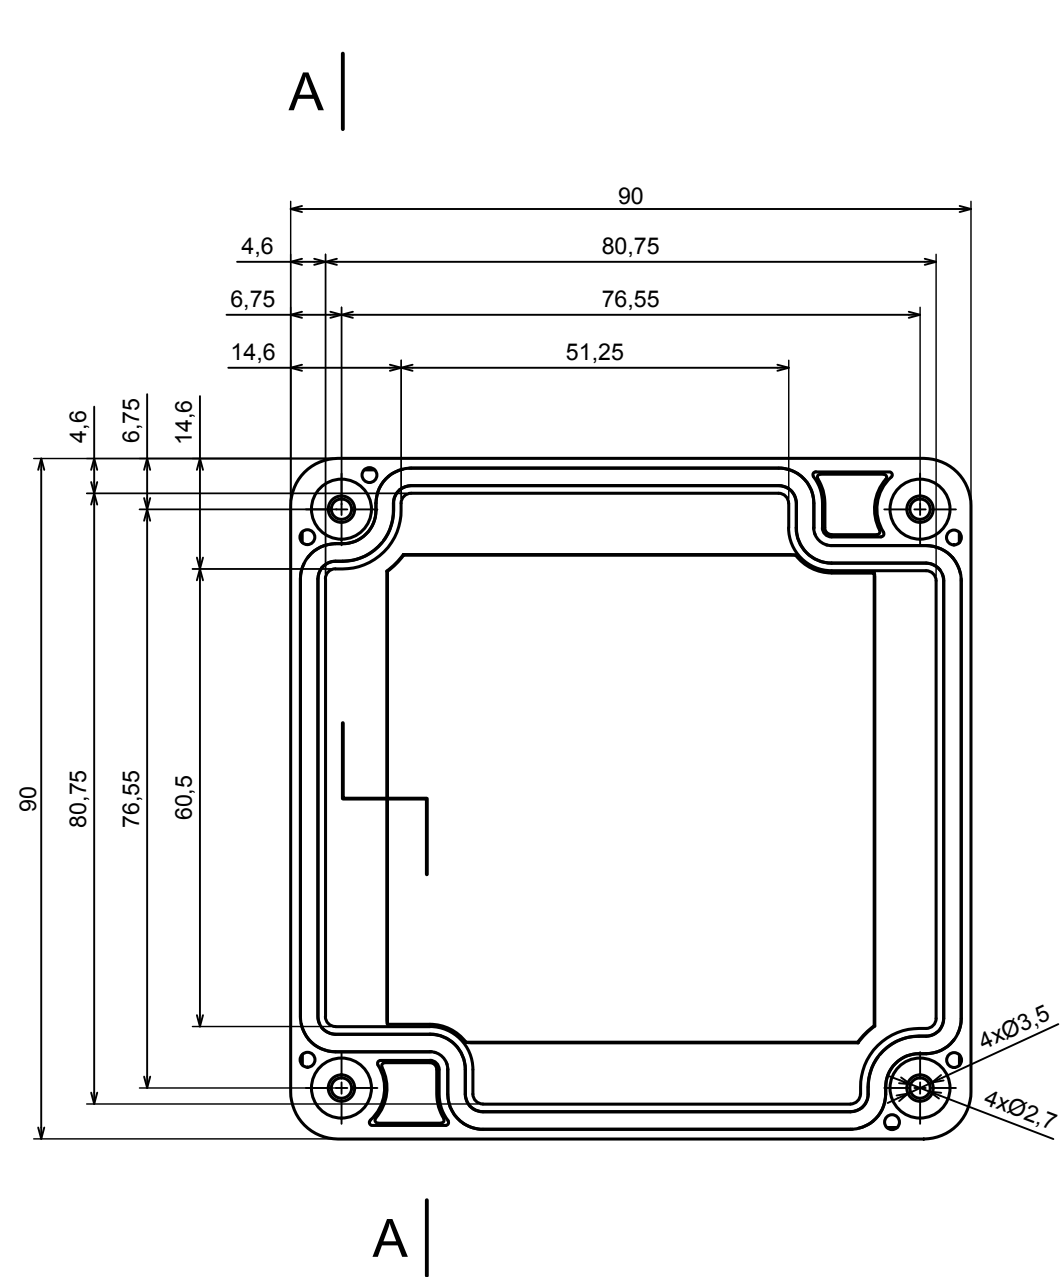

A |

A |

A-A

All rights reserved, Copyright Kradox 2021

Product model Enclosure ZP90.90.60S TM - Assembly

Format: A3 Material: PC, ABS

Scale 1:1 Tolerance: +/- 0.6

All rights reserved, Copyright Kradox 2021	
Product model	Enclosure ZP90.90.60S TM - Base ZP90.90.45 TM
Format: A3	Material: PC, ABS
Scale 1:1	Tolerance: +/- 0.5

All rights reserved, Copyright Kradox 2021	
Product model	Enclosure ZP90.90.60S TM - Cover PZ90.90.15S
Format: A3	Material: PC, ABS
Scale 1:1	Tolerance: +/- 0.5

X-ON Electronics

Largest Supplier of Electrical and Electronic Components