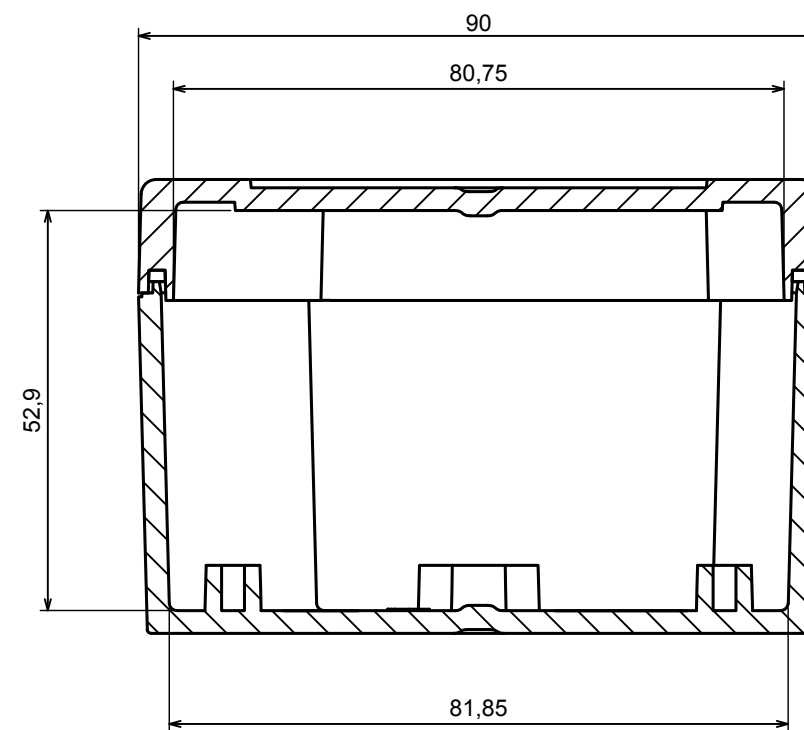

A |

A |

A-A

All rights reserved, Copyright Kradox 2021

Product model Enclosure ZP90.90.60S TM - Assembly

Format: A3 Material: PC, ABS

Scale 1:1 Tolerance: +/- 0.6

All rights reserved, Copyright Kradox 2021	
Product model	Enclosure ZP90.90.60S TM - Base ZP90.90.45 TM
Format: A3	Material: PC, ABS
Scale 1:1	Tolerance: +/- 0.5

All rights reserved, Copyright Kradox 2021	
Product model	Enclosure ZP90.90.60S TM - Cover PZ90.90.15S
Format: A3	Material: PC, ABS
Scale 1:1	Tolerance: +/- 0.5

X-ON Electronics

Largest Supplier of Electrical and Electronic Components