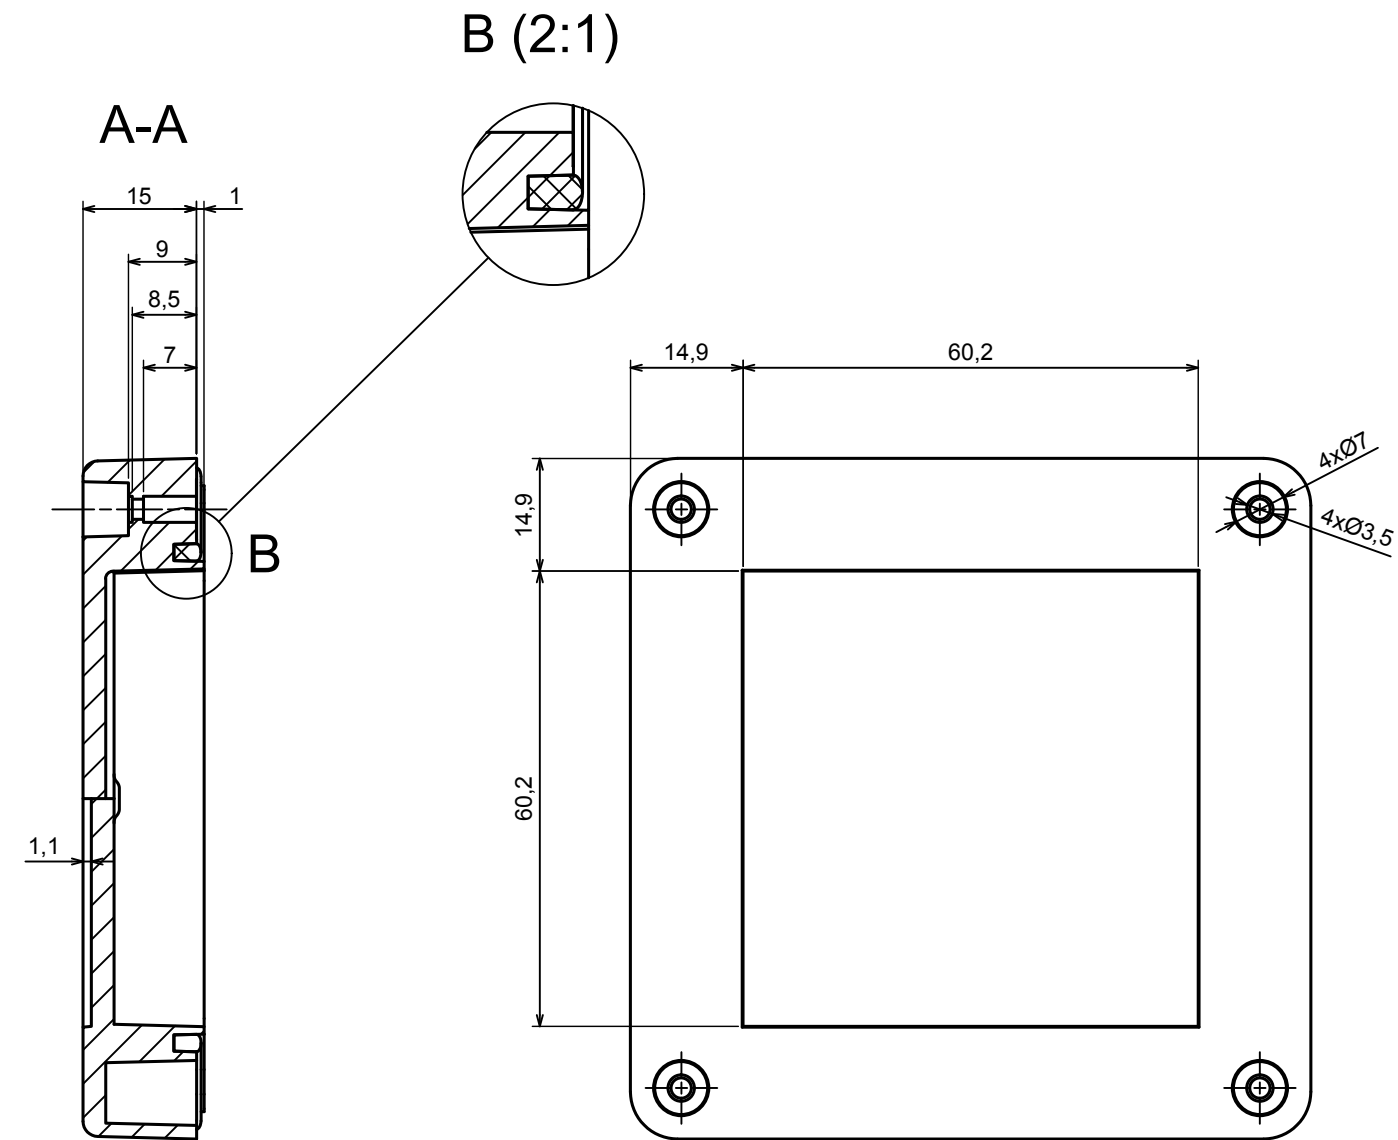

A |

A |

A-A

All rights reserved, Copyright Kradox 2021

Product model Enclosure ZP90.90.60S TM - Assembly

Format: A3 Material: PC, ABS

Scale 1:1 Tolerance: +/- 0.6

All rights reserved, Copyright Kradox 2021	
Product model	Enclosure ZP90.90.60S TM - Base ZP90.90.45 TM
Format: A3	Material: PC, ABS
Scale 1:1	Tolerance: +/- 0.5

All rights reserved, Copyright Kradex 2021		
Product model	Enclosure ZP90.90.60S TM - Cover PZ90.90.15S	
Format: A3	Material: PC, ABS	
Scale 1:1	Tolerance: +/- 0.5	

X-ON Electronics

Largest Supplier of Electrical and Electronic Components