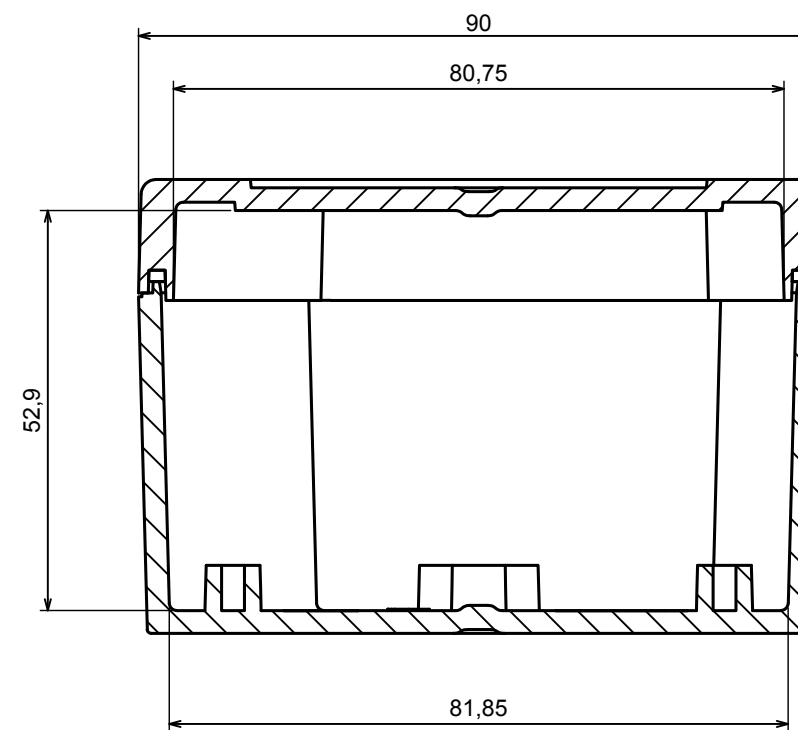

A |

A |

A-A

All rights reserved, Copyright Kradox 2021

Product model Enclosure ZP90.90.60S TM - Assembly

Format: A3 Material: PC, ABS

Scale 1:1 Tolerance: +/- 0.6

All rights reserved, Copyright Kradox 2021	
Product model	Enclosure ZP90.90.60S TM - Base ZP90.90.45 TM
Format: A3	Material: PC, ABS
Scale 1:1	Tolerance: +/- 0.5

All rights reserved, Copyright Kradex 2021		
Product model	Enclosure ZP90.90.60S TM - Cover PZ90.90.15S	
Format: A3	Material: PC, ABS	
Scale 1:1	Tolerance: +/- 0.5	

X-ON Electronics

Largest Supplier of Electrical and Electronic Components