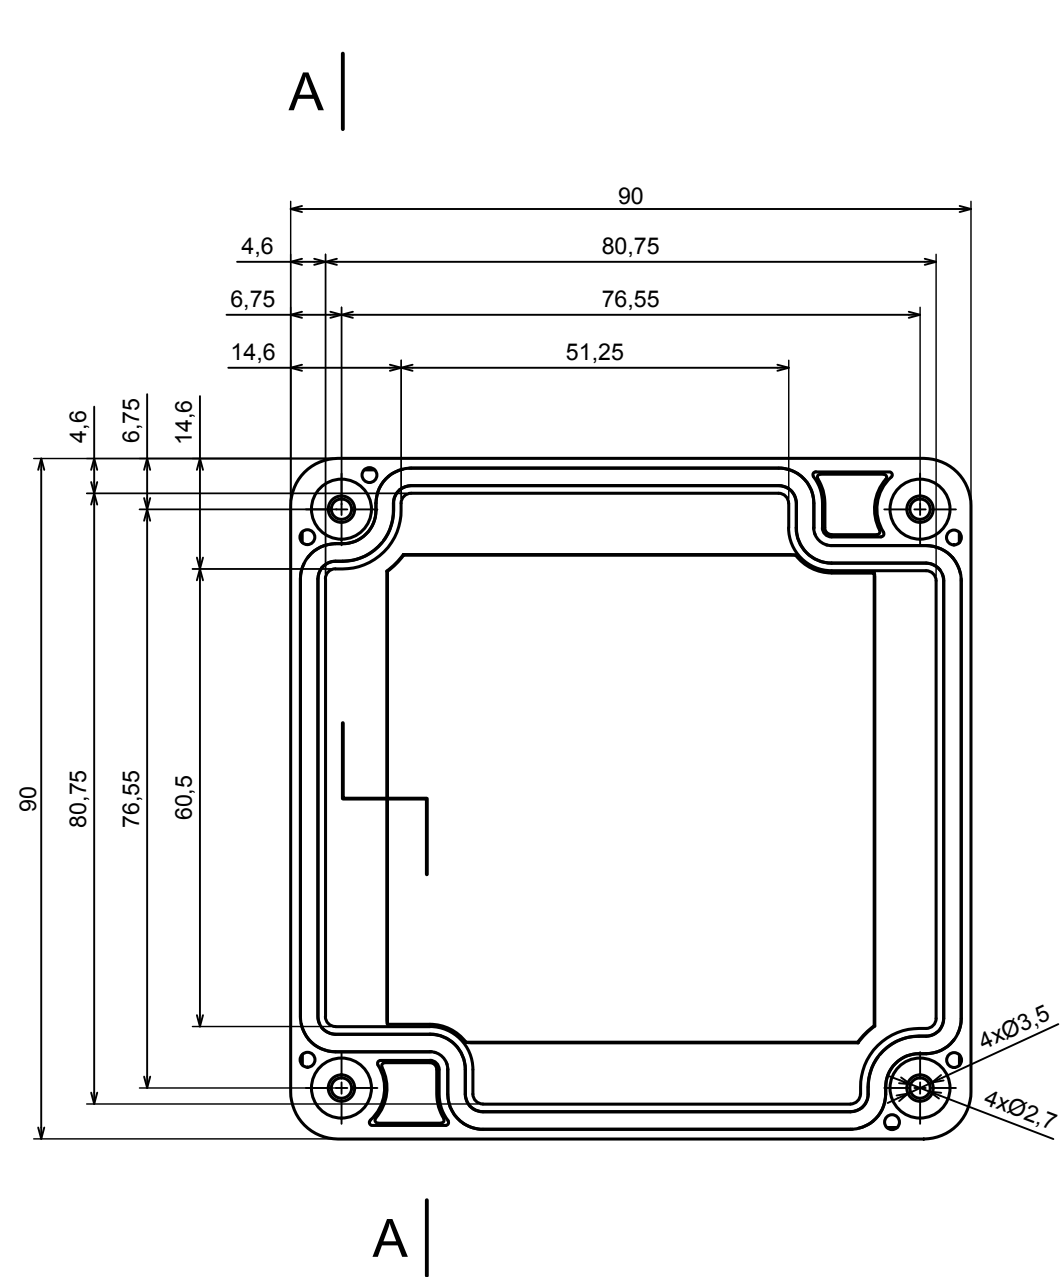

A |

A |

A-A

All rights reserved, Copyright Kradox 2021

Product model Enclosure ZP90.90.60S TM - Assembly

Format: A3 Material: PC, ABS

Scale 1:1 Tolerance: +/- 0.6

All rights reserved, Copyright Kradox 2021	
Product model	Enclosure ZP90.90.60S TM - Base ZP90.90.45 TM
Format: A3	Material: PC, ABS
Scale 1:1	Tolerance: +/- 0.5

All rights reserved, Copyright Kradex 2021		
Product model	Enclosure ZP90.90.60S TM - Cover PZ90.90.15S	
Format: A3	Material: PC, ABS	
Scale 1:1	Tolerance: +/- 0.5	

X-ON Electronics

Largest Supplier of Electrical and Electronic Components