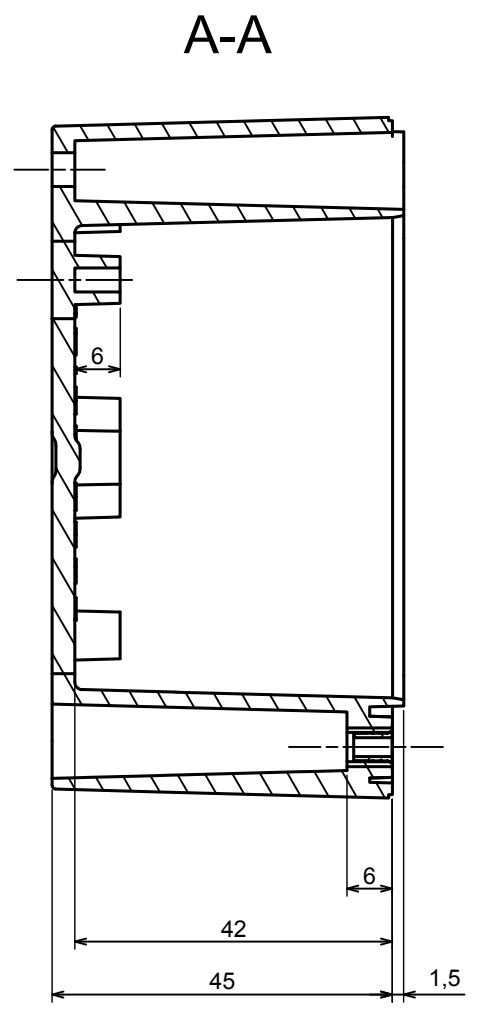

A |

A |

A-A

All rights reserved, Copyright Kradox 2021

Product model Enclosure ZP90.90.60S TM - Assembly

Format: A3 Material: PC, ABS

Scale 1:1 Tolerance: +/- 0.6

All rights reserved, Copyright Kradox 2021	
Product model	Enclosure ZP90.90.60S TM - Base ZP90.90.45 TM
Format: A3	Material: PC, ABS
Scale 1:1	Tolerance: +/- 0.5

All rights reserved, Copyright Kradex 2021		
Product model	Enclosure ZP90.90.60S TM - Cover PZ90.90.15S	
Format: A3	Material: PC, ABS	
Scale 1:1	Tolerance: +/- 0.5	

X-ON Electronics

Largest Supplier of Electrical and Electronic Components