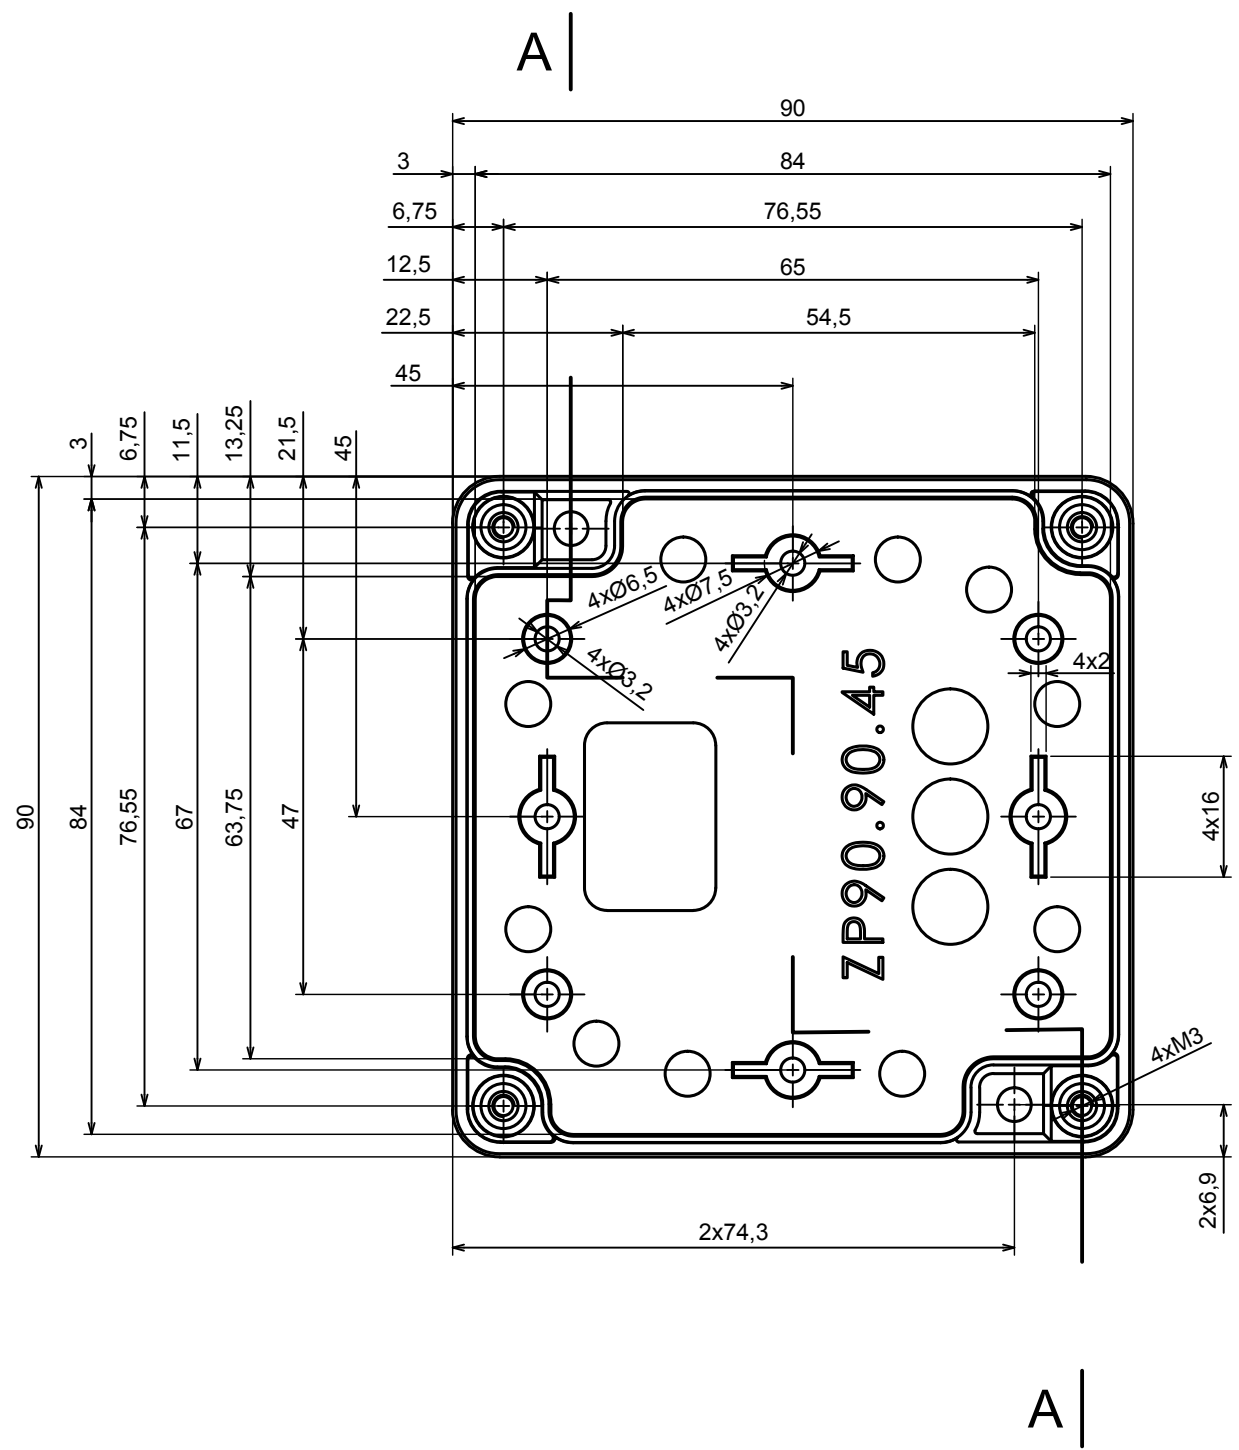

A |

A |

A-A

All rights reserved, Copyright Kradox 2021

Product model Enclosure ZP90.90.60S TM - Assembly

Format: A3 Material: PC, ABS

Scale 1:1 Tolerance: +/- 0.6

All rights reserved, Copyright Kradox 2021	
Product model	Enclosure ZP90.90.60S TM - Base ZP90.90.45 TM
Format: A3	Material: PC, ABS
Scale 1:1	Tolerance: +/- 0.5

All rights reserved, Copyright Kradex 2021		
Product model	Enclosure ZP90.90.60S TM - Cover PZ90.90.15S	
Format: A3	Material: PC, ABS	
Scale 1:1	Tolerance: +/- 0.5	

X-ON Electronics

Largest Supplier of Electrical and Electronic Components