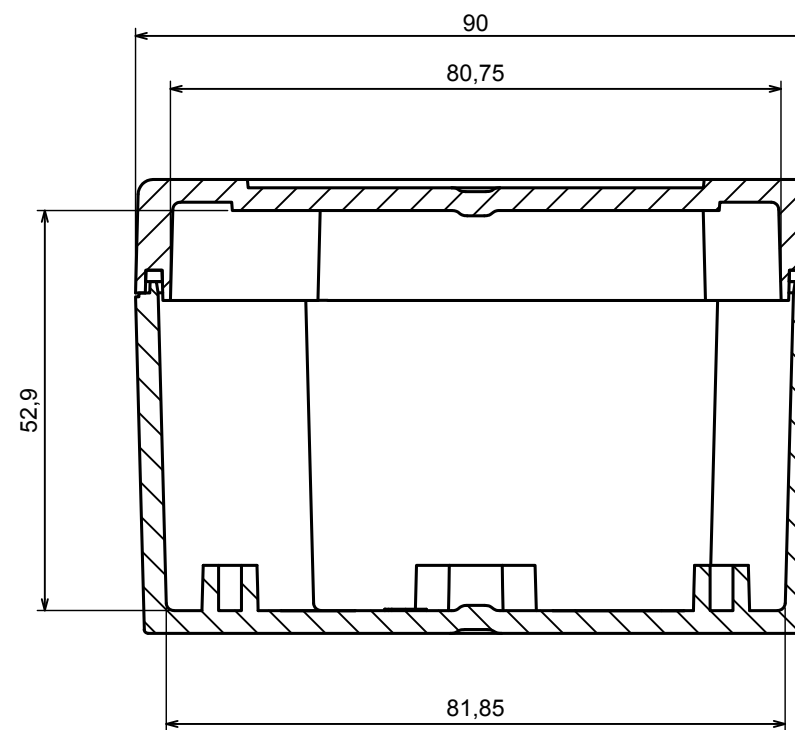

A |

A |

A-A

All rights reserved, Copyright Kradox 2021

Product model Enclosure ZP90.90.60S TM - Assembly

Format: A3 Material: PC, ABS

Scale 1:1 Tolerance: +/- 0.6

All rights reserved, Copyright Kradox 2021	
Product model	Enclosure ZP90.90.60S TM - Base ZP90.90.45 TM
Format: A3	Material: PC, ABS
Scale 1:1	Tolerance: +/- 0.5

All rights reserved, Copyright Kradex 2021	
Product model	Enclosure ZP90.90.60S TM - Cover PZ90.90.15S
Format: A3	Material: PC, ABS
Scale 1:1	Tolerance: +/- 0.5

X-ON Electronics

Largest Supplier of Electrical and Electronic Components