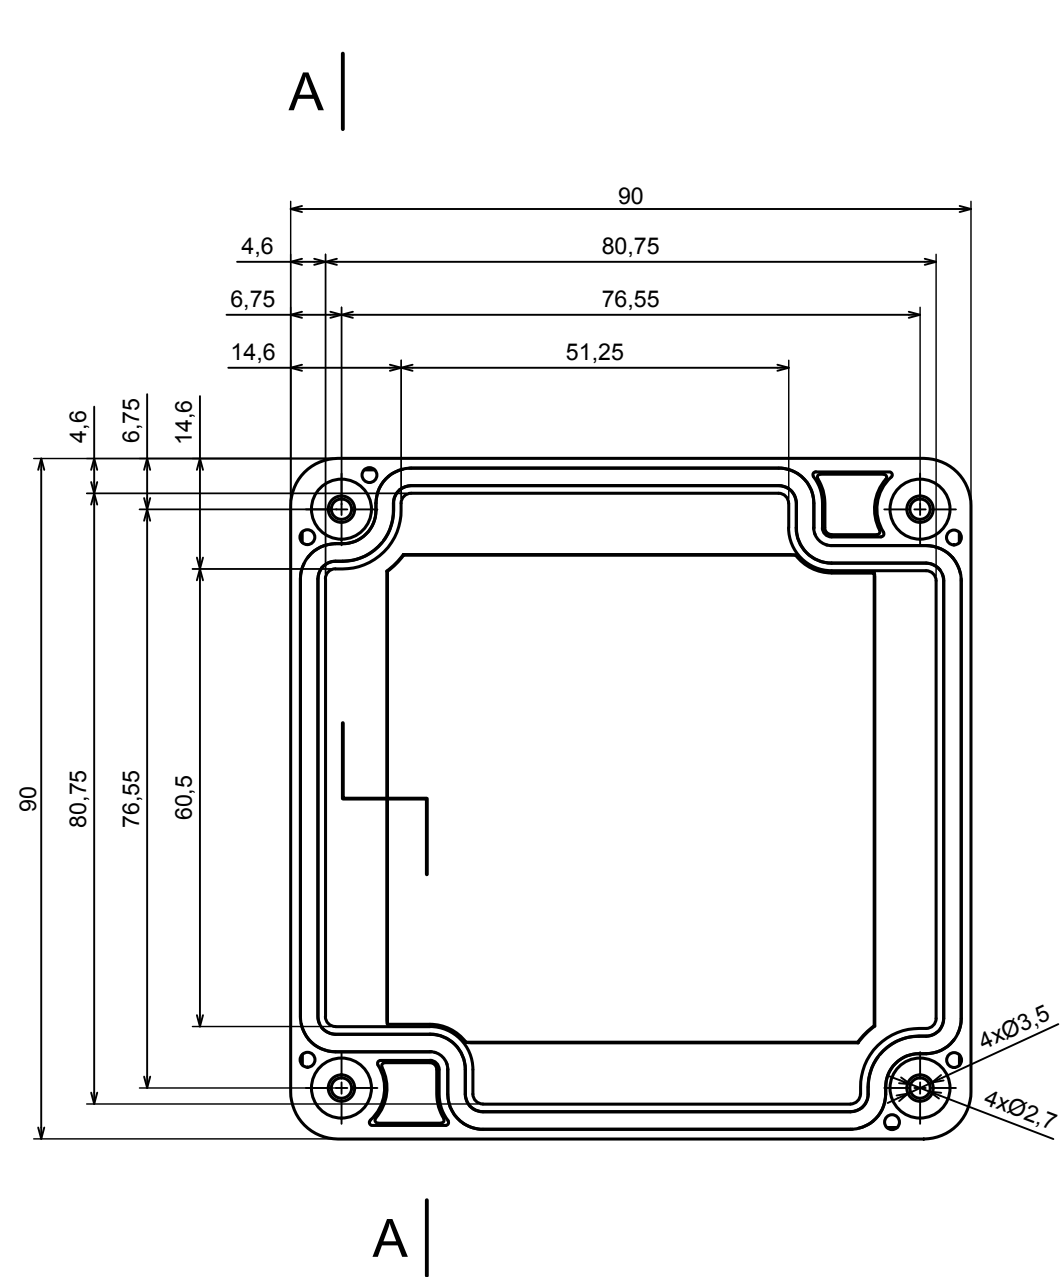

A |

A |

A-A

All rights reserved, Copyright Kradox 2021

Product model Enclosure ZP90.90.60S TM - Assembly

Format: A3 Material: PC, ABS

Scale 1:1 Tolerance: +/- 0.6

All rights reserved, Copyright Kradox 2021	
Product model	Enclosure ZP90.90.60S TM - Base ZP90.90.45 TM
Format: A3	Material: PC, ABS
Scale 1:1	Tolerance: +/- 0.5

All rights reserved, Copyright Kradex 2021	
Product model	Enclosure ZP90.90.60S TM - Cover PZ90.90.15S
Format: A3	Material: PC, ABS
Scale 1:1	Tolerance: +/- 0.5

X-ON Electronics

Largest Supplier of Electrical and Electronic Components