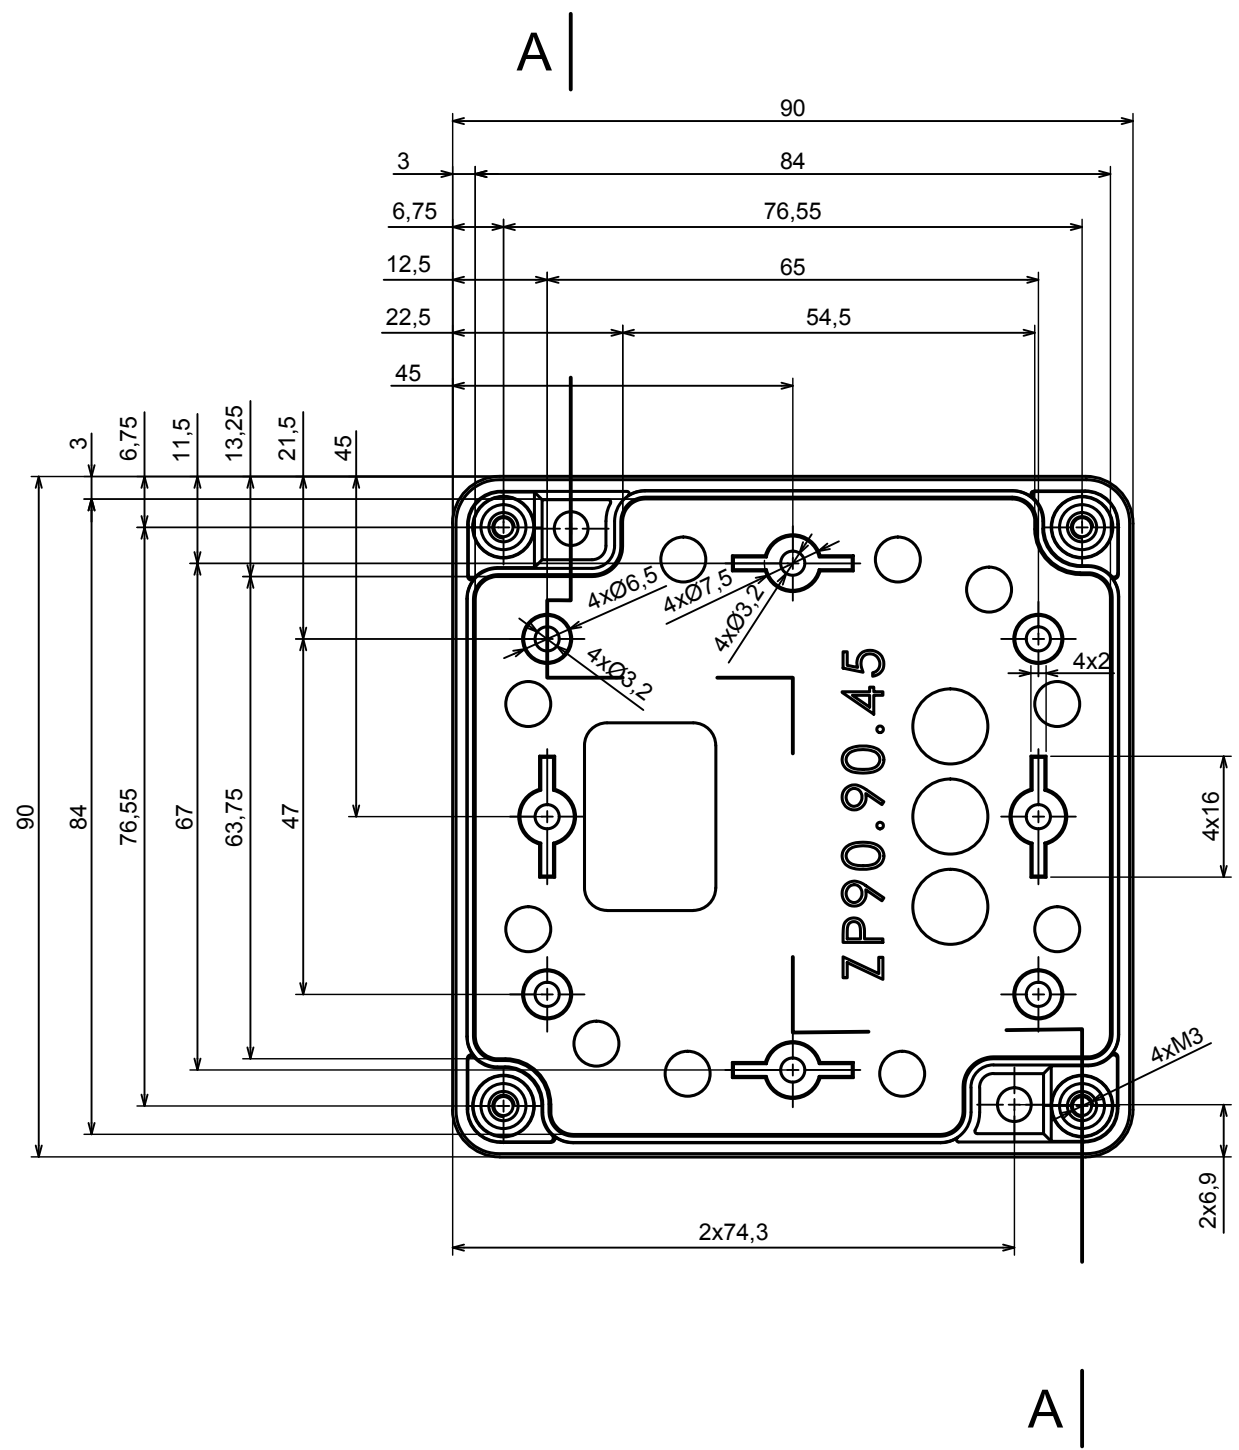

A |

A |

A-A

All rights reserved, Copyright Kradox 2021

Product model Enclosure ZP90.90.60S TM - Assembly

Format: A3 Material: PC, ABS

Scale 1:1 Tolerance: +/- 0.6

All rights reserved, Copyright Kradox 2021	
Product model	Enclosure ZP90.90.60S TM - Base ZP90.90.45 TM
Format: A3	Material: PC, ABS
Scale 1:1	Tolerance: +/- 0.5

All rights reserved, Copyright Kradex 2021	
Product model	Enclosure ZP90.90.60S TM - Cover PZ90.90.15S
Format: A3	Material: PC, ABS
Scale 1:1	Tolerance: +/- 0.5

X-ON Electronics

Largest Supplier of Electrical and Electronic Components