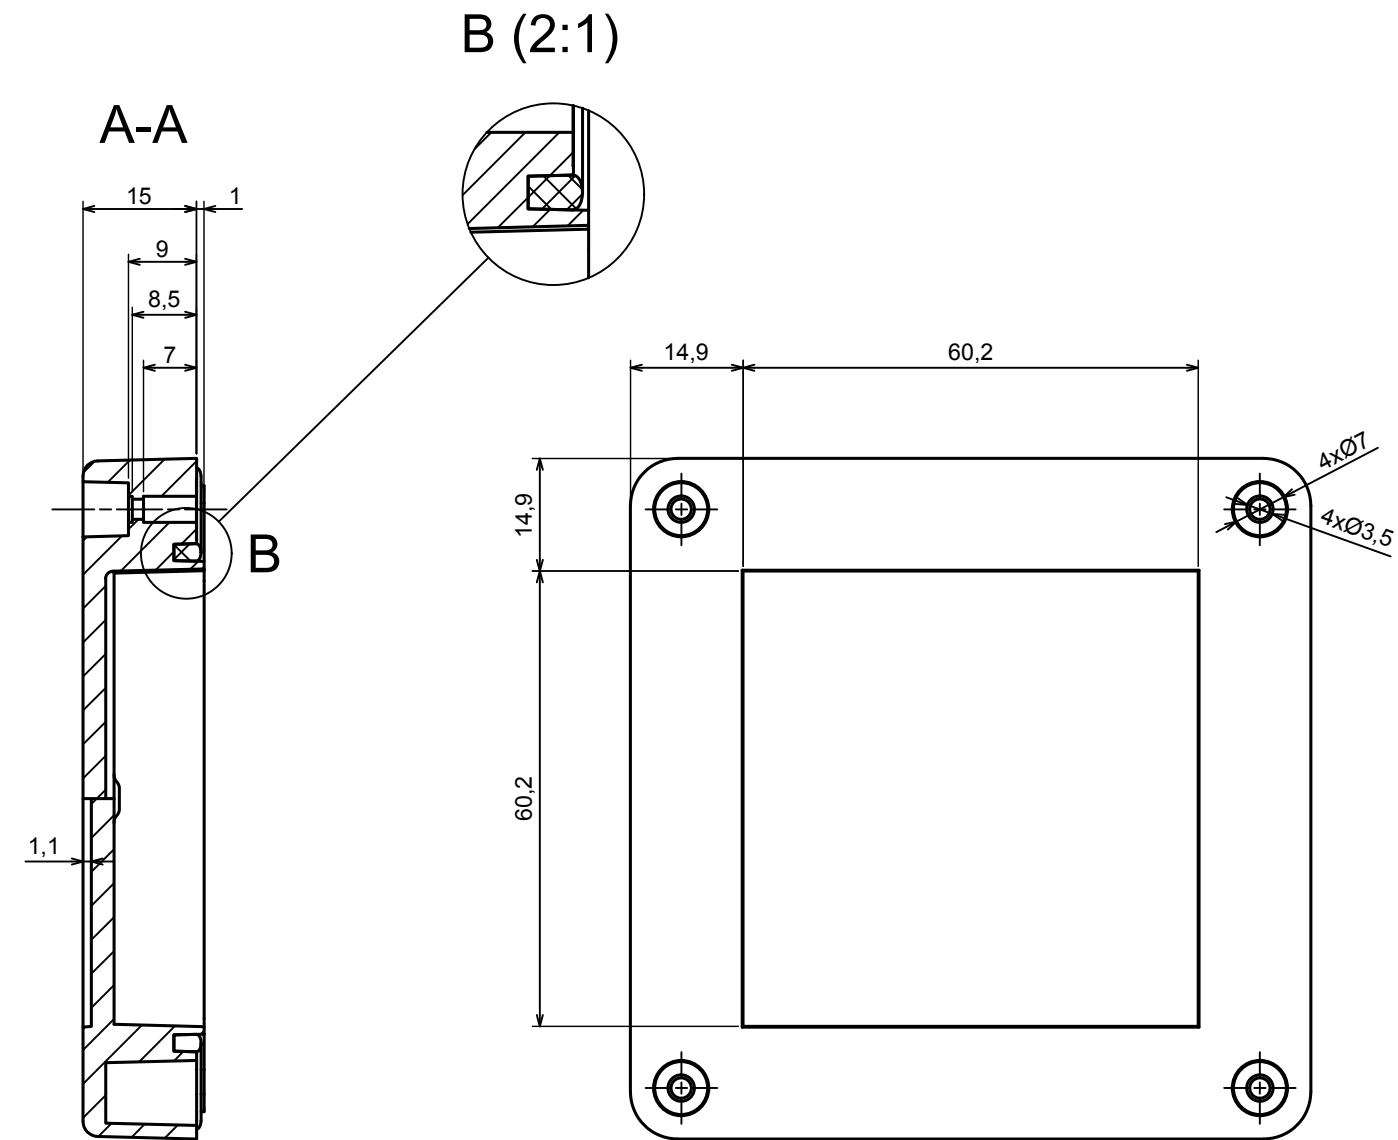

A |

A |

A-A

All rights reserved, Copyright Kradox 2021

Product model Enclosure ZP90.90.60S TM - Assembly

Format: A3 Material: PC, ABS

Scale 1:1 Tolerance: +/- 0.6

All rights reserved, Copyright Kradox 2021	
Product model	Enclosure ZP90.90.60S TM - Base ZP90.90.45 TM
Format: A3	Material: PC, ABS
Scale 1:1	Tolerance: +/- 0.5

All rights reserved, Copyright Kradex 2021	
Product model	Enclosure ZP90.90.60S TM - Cover PZ90.90.15S
Format: A3	Material: PC, ABS
Scale 1:1	Tolerance: +/- 0.5

X-ON Electronics

Largest Supplier of Electrical and Electronic Components