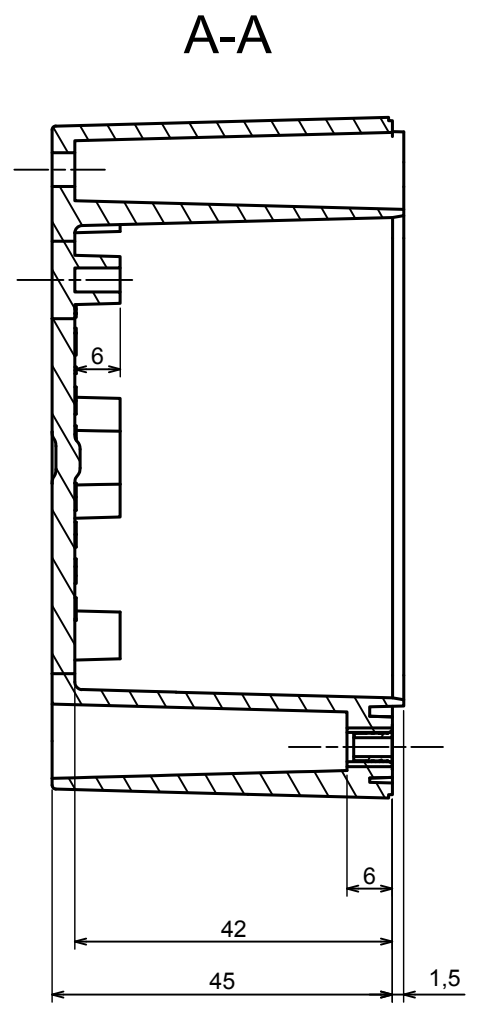

A |

A |

A-A

All rights reserved, Copyright Kradox 2021

Product model Enclosure ZP90.90.60S TM - Assembly

Format: A3 Material: PC, ABS

Scale 1:1 Tolerance: +/- 0.6

All rights reserved, Copyright Kradox 2021	
Product model	Enclosure ZP90.90.60S TM - Base ZP90.90.45 TM
Format: A3	Material: PC, ABS
Scale 1:1	Tolerance: +/- 0.5

All rights reserved, Copyright Kradex 2021	
Product model	Enclosure ZP90.90.60S TM - Cover PZ90.90.15S
Format: A3	Material: PC, ABS
Scale 1:1	Tolerance: +/- 0.5

X-ON Electronics

Largest Supplier of Electrical and Electronic Components