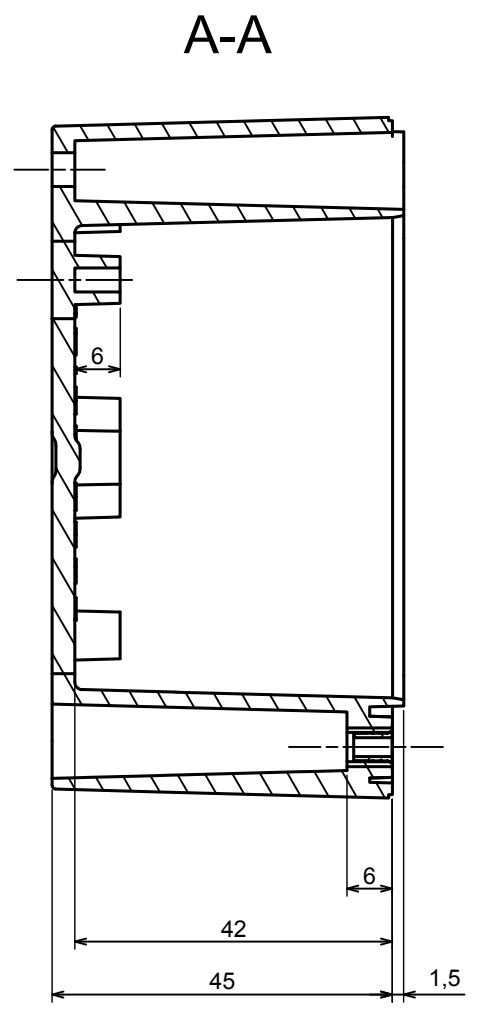

A |

A |

A-A

All rights reserved, Copyright Kradex 2021

Product model Enclosure ZP90.90.60S TM - Assembly

Format: A3 Material: PC, ABS

Scale 1:1 Tolerance: +/- 0.6

All rights reserved, Copyright Kradox 2021	
Product model	Enclosure ZP90.90.60S TM - Base ZP90.90.45 TM
Format: A3	Material: PC, ABS
Scale 1:1	Tolerance: +/- 0.5

All rights reserved, Copyright Kradox 2021	
Product model	Enclosure ZP90.90.60S TM - Cover PZ90.90.15S
Format: A3	Material: PC, ABS
Scale 1:1	Tolerance: +/- 0.5

X-ON Electronics

Largest Supplier of Electrical and Electronic Components