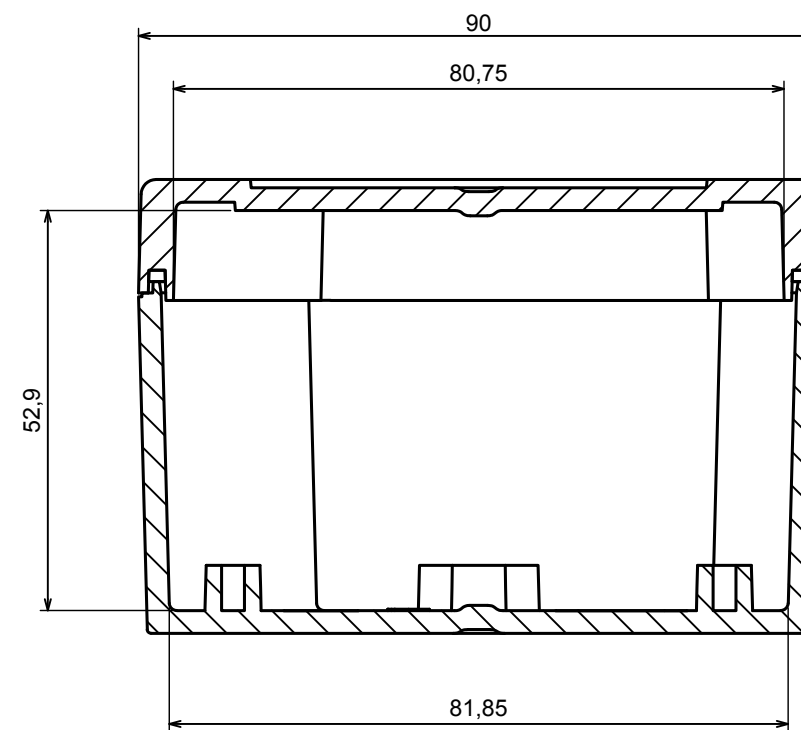

A |

A |

A-A

All rights reserved, Copyright Kradex 2021

Product model Enclosure ZP90.90.60S TM - Assembly

Format: A3 Material: PC, ABS

Scale 1:1 Tolerance: +/- 0.6

All rights reserved, Copyright Kradox 2021	
Product model	Enclosure ZP90.90.60S TM - Base ZP90.90.45 TM
Format: A3	Material: PC, ABS
Scale 1:1	Tolerance: +/- 0.5

All rights reserved, Copyright Kradox 2021	
Product model	Enclosure ZP90.90.60S TM - Cover PZ90.90.15S
Format: A3	Material: PC, ABS
Scale 1:1	Tolerance: +/- 0.5

X-ON Electronics

Largest Supplier of Electrical and Electronic Components