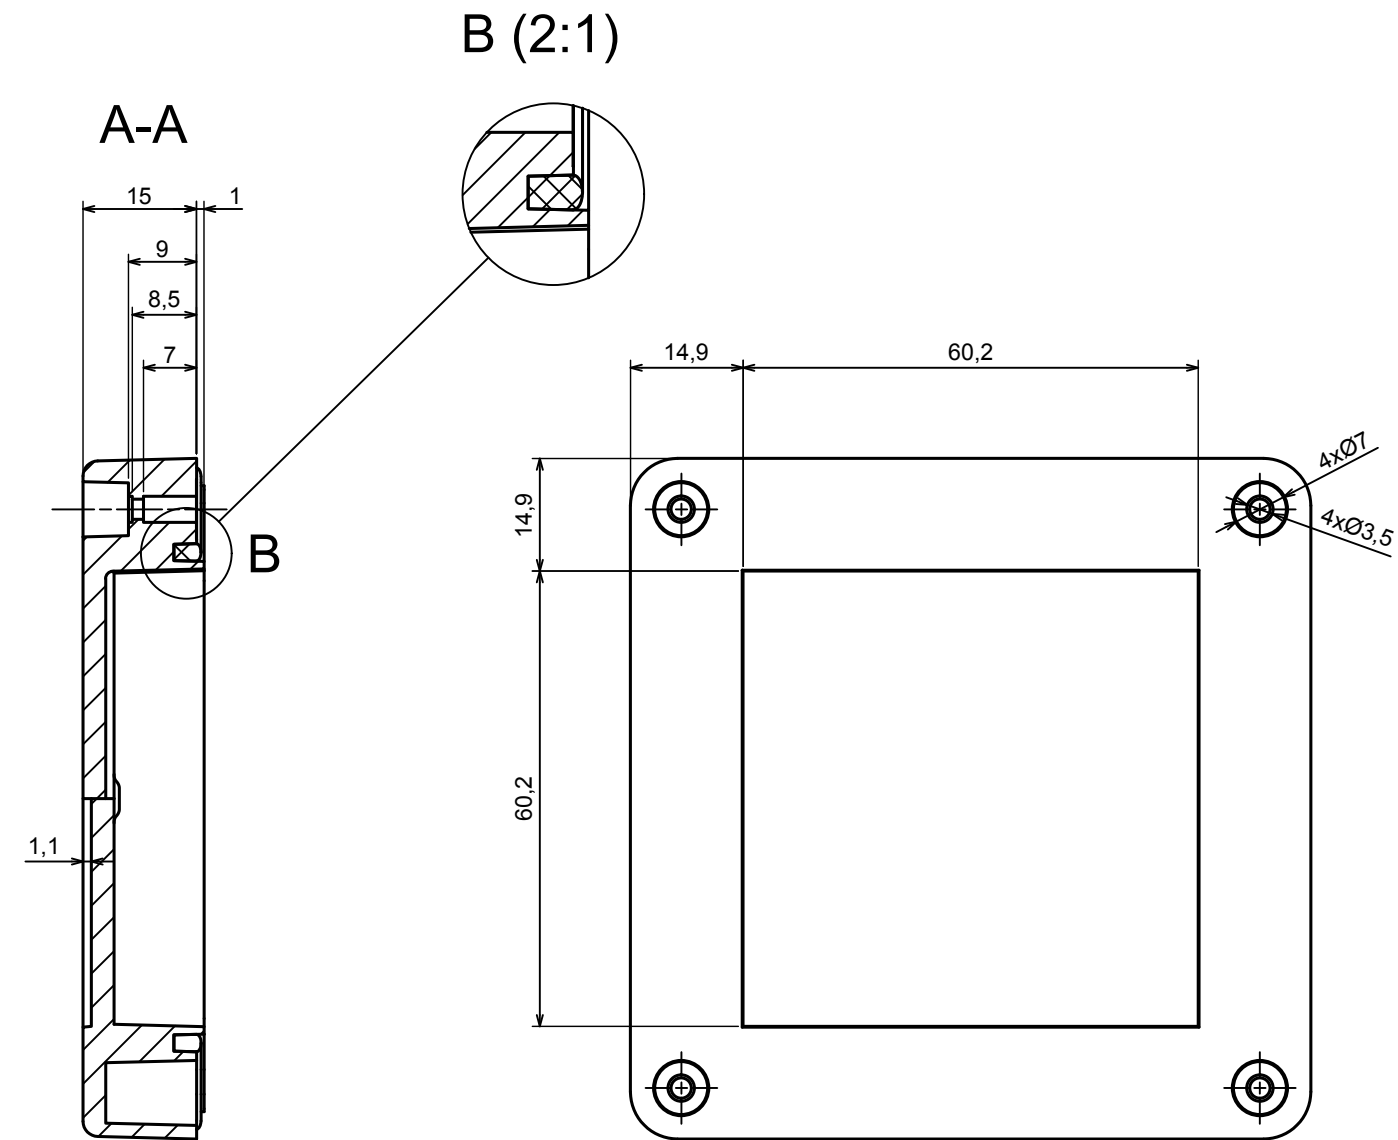

A |

A |

A-A

All rights reserved, Copyright Kradex 2021

Product model Enclosure ZP90.90.60S TM - Assembly

Format: A3 Material: PC, ABS

Scale 1:1 Tolerance: +/- 0.6

All rights reserved, Copyright Kradox 2021	
Product model	Enclosure ZP90.90.60S TM - Base ZP90.90.45 TM
Format: A3	Material: PC, ABS
Scale 1:1	Tolerance: +/- 0.5

All rights reserved, Copyright Kradox 2021	
Product model	Enclosure ZP90.90.60S TM - Cover PZ90.90.15S
Format: A3	Material: PC, ABS
Scale 1:1	Tolerance: +/- 0.5

X-ON Electronics

Largest Supplier of Electrical and Electronic Components