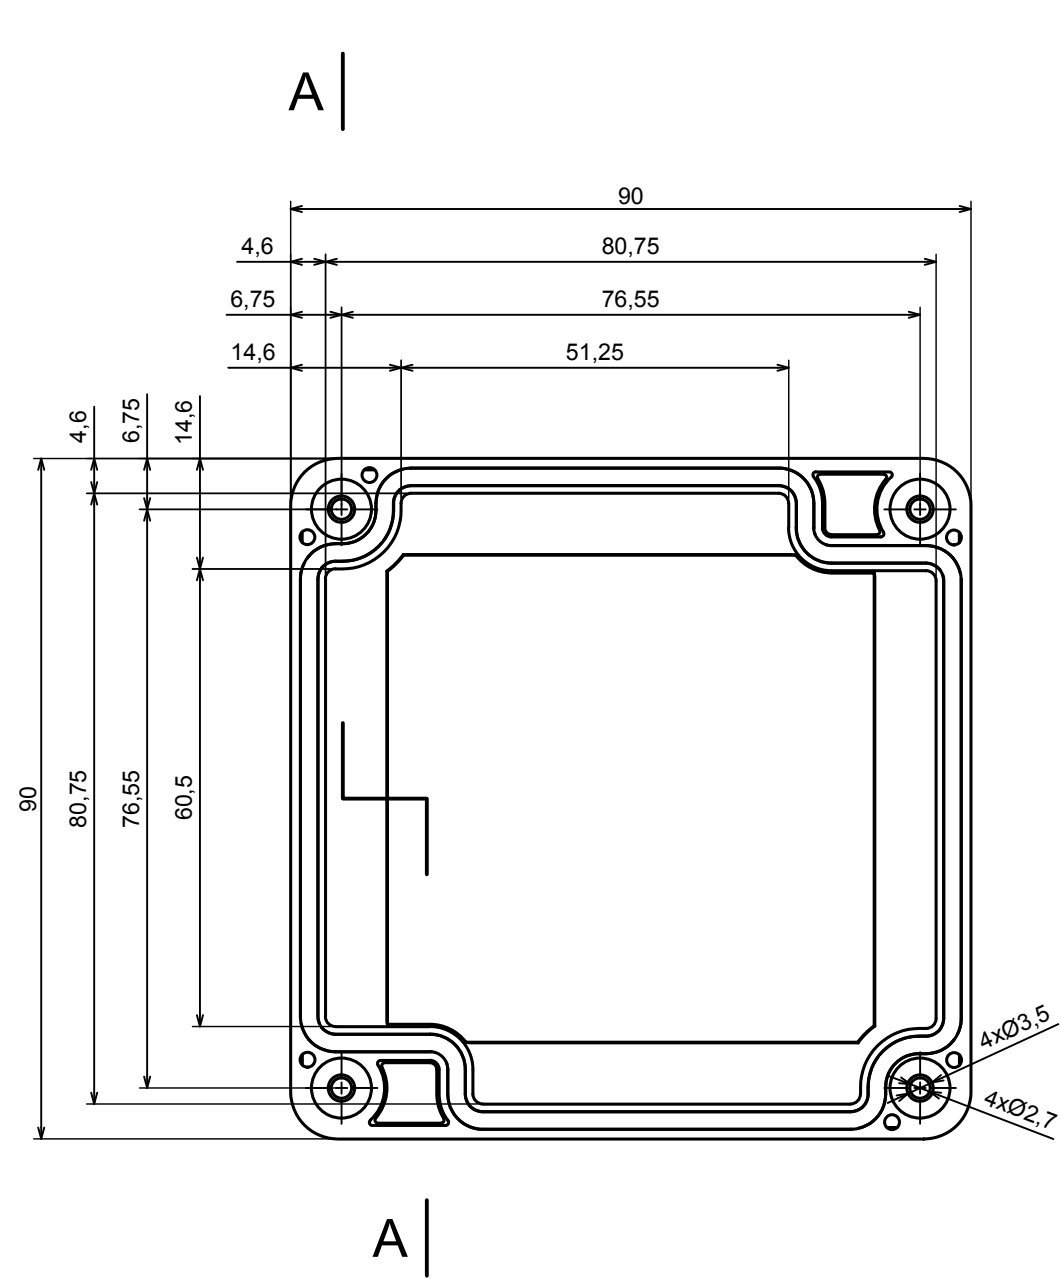

A |

A |

A-A

All rights reserved, Copyright Kradex 2021

Product model Enclosure ZP90.90.60S TM - Assembly

Format: A3 Material: PC, ABS

Scale 1:1 Tolerance: +/- 0.6

All rights reserved, Copyright Kradox 2021	
Product model	Enclosure ZP90.90.60S TM - Base ZP90.90.45 TM
Format: A3	Material: PC, ABS
Scale 1:1	Tolerance: +/- 0.5

All rights reserved, Copyright Kradox 2021	
Product model	Enclosure ZP90.90.60S TM - Cover PZ90.90.15S
Format: A3	Material: PC, ABS
Scale 1:1	Tolerance: +/- 0.5

X-ON Electronics

Largest Supplier of Electrical and Electronic Components