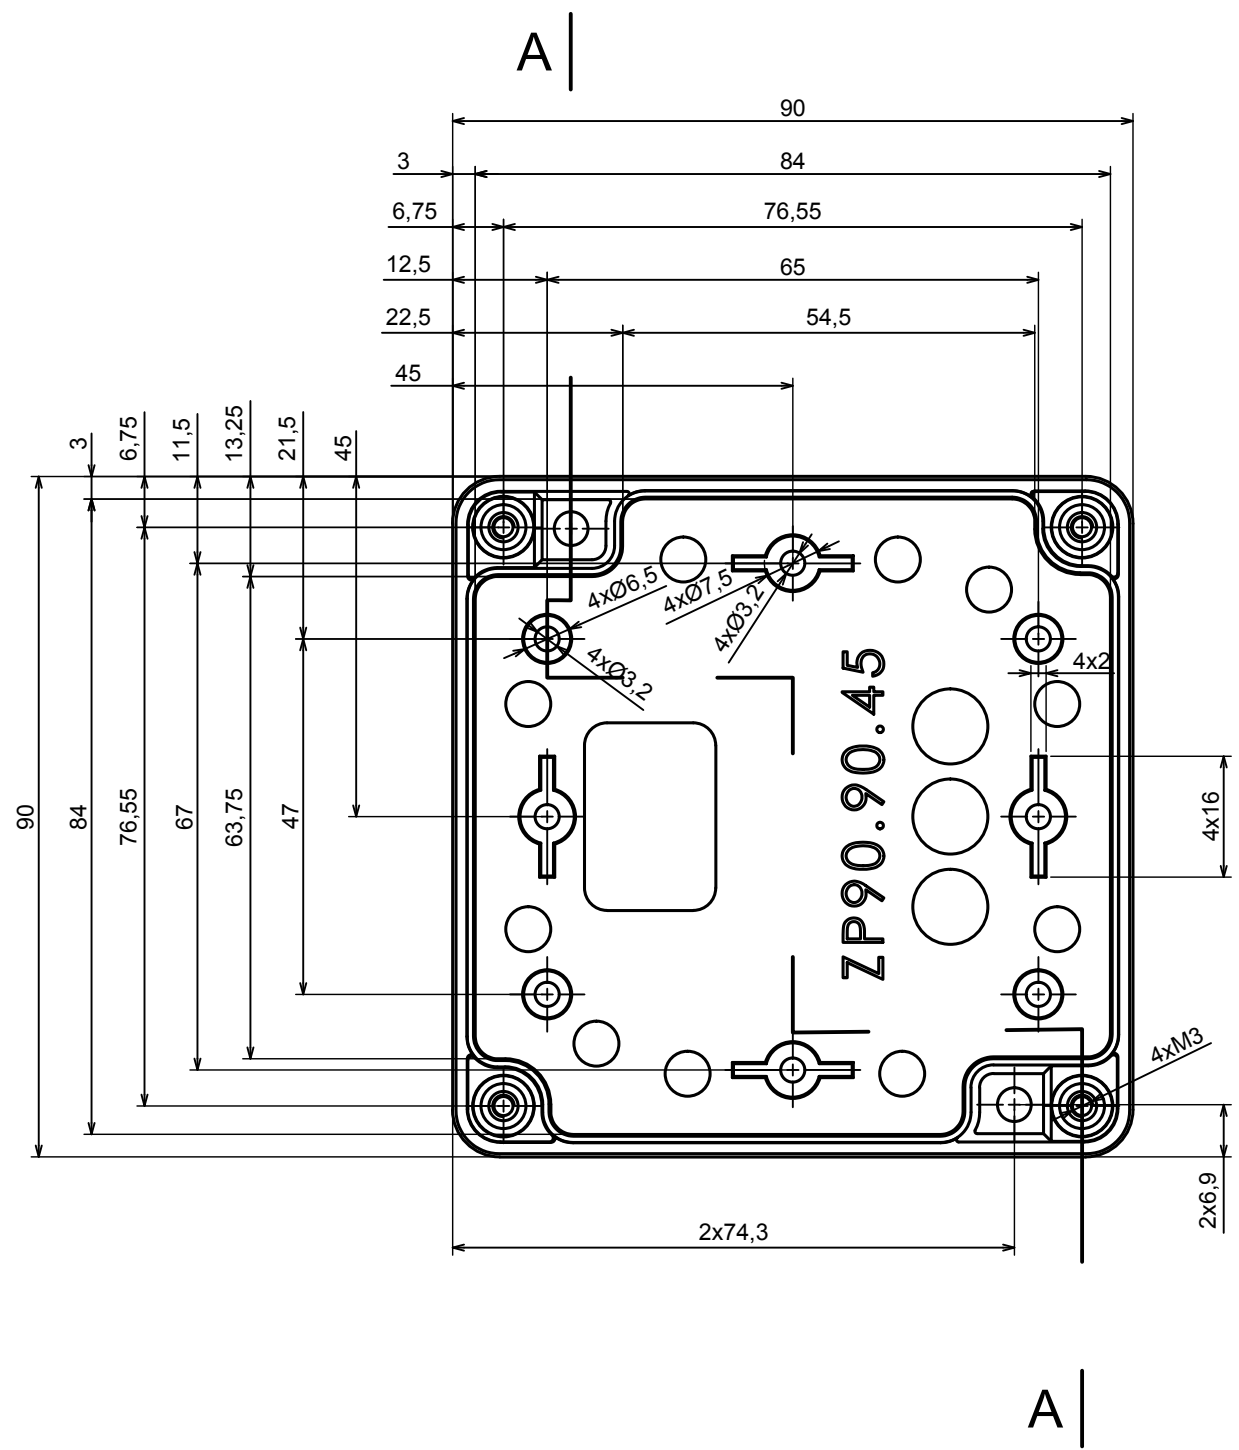

A |

A |

A-A

All rights reserved, Copyright Kradex 2021

Product model Enclosure ZP90.90.60S TM - Assembly

Format: A3 Material: PC, ABS

Scale 1:1 Tolerance: +/- 0.6

All rights reserved, Copyright Kradox 2021	
Product model	Enclosure ZP90.90.60S TM - Base ZP90.90.45 TM
Format: A3	Material: PC, ABS
Scale 1:1	Tolerance: +/- 0.5

All rights reserved, Copyright Kradox 2021	
Product model	Enclosure ZP90.90.60S TM - Cover PZ90.90.15S
Format: A3	Material: PC, ABS
Scale 1:1	Tolerance: +/- 0.5

X-ON Electronics

Largest Supplier of Electrical and Electronic Components