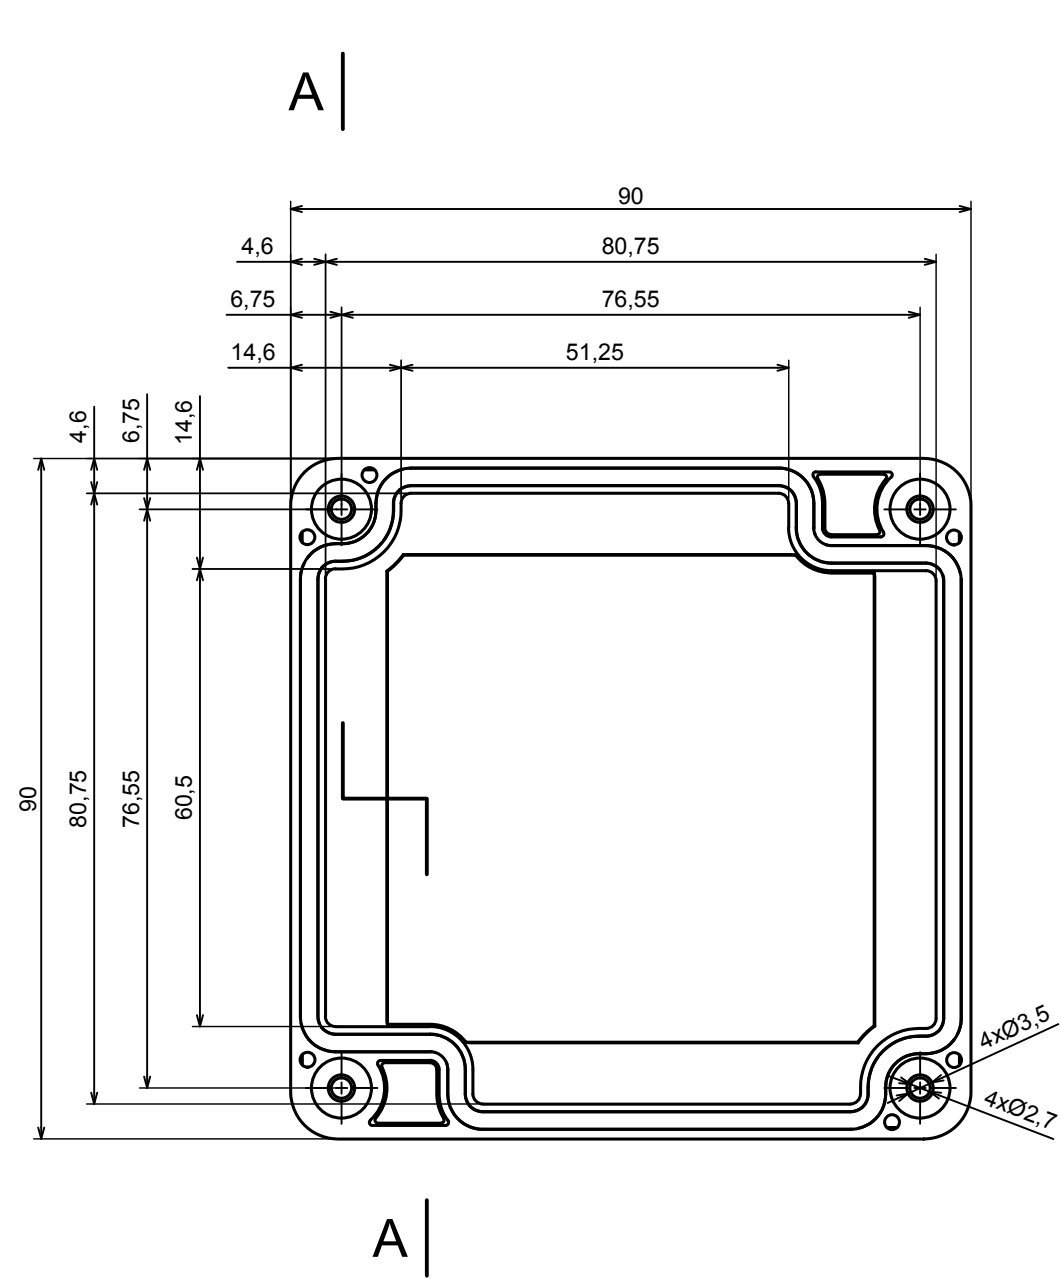

A |

A |

A-A

All rights reserved, Copyright Kradox 2021

Product model Enclosure ZP90.90.60S TM - Assembly

Format: A3 Material: PC, ABS

Scale 1:1 Tolerance: +/- 0.6

All rights reserved, Copyright Kradox 2021	
Product model	Enclosure ZP90.90.60S TM - Base ZP90.90.45 TM
Format: A3	Material: PC, ABS
Scale 1:1	Tolerance: +/- 0.5

All rights reserved, Copyright Kradox 2021

Product model Enclosure ZP90.90.60S TM - Cover PZ90.90.15S

Format: A3 Material: PC, ABS

Scale 1:1 Tolerance: +/- 0.5

X-ON Electronics

Largest Supplier of Electrical and Electronic Components