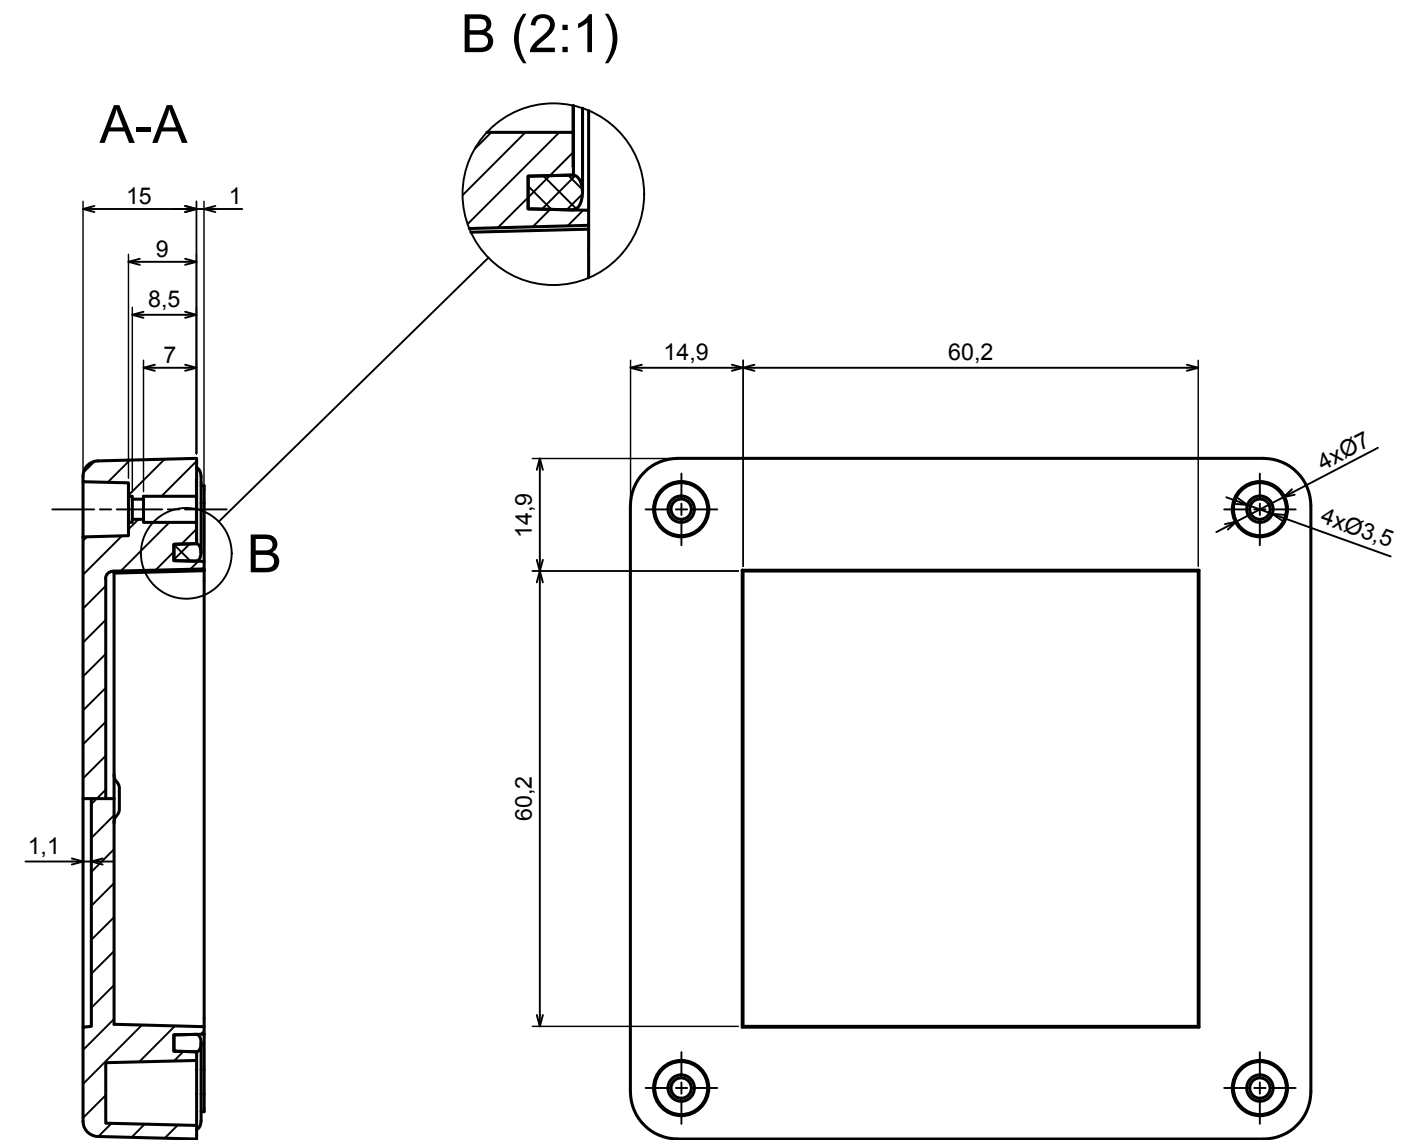

A |

A |

A-A

All rights reserved, Copyright Kradox 2021

Product model Enclosure ZP90.90.60S TM - Assembly

Format: A3 Material: PC, ABS

Scale 1:1 Tolerance: +/- 0.6

All rights reserved, Copyright Kradox 2021	
Product model	Enclosure ZP90.90.60S TM - Base ZP90.90.45 TM
Format: A3	Material: PC, ABS
Scale 1:1	Tolerance: +/- 0.5

All rights reserved, Copyright Kradox 2021

Product model Enclosure ZP90.90.60S TM - Cover PZ90.90.15S

Format: A3 Material: PC, ABS

Scale 1:1 Tolerance: +/- 0.5

X-ON Electronics

Largest Supplier of Electrical and Electronic Components