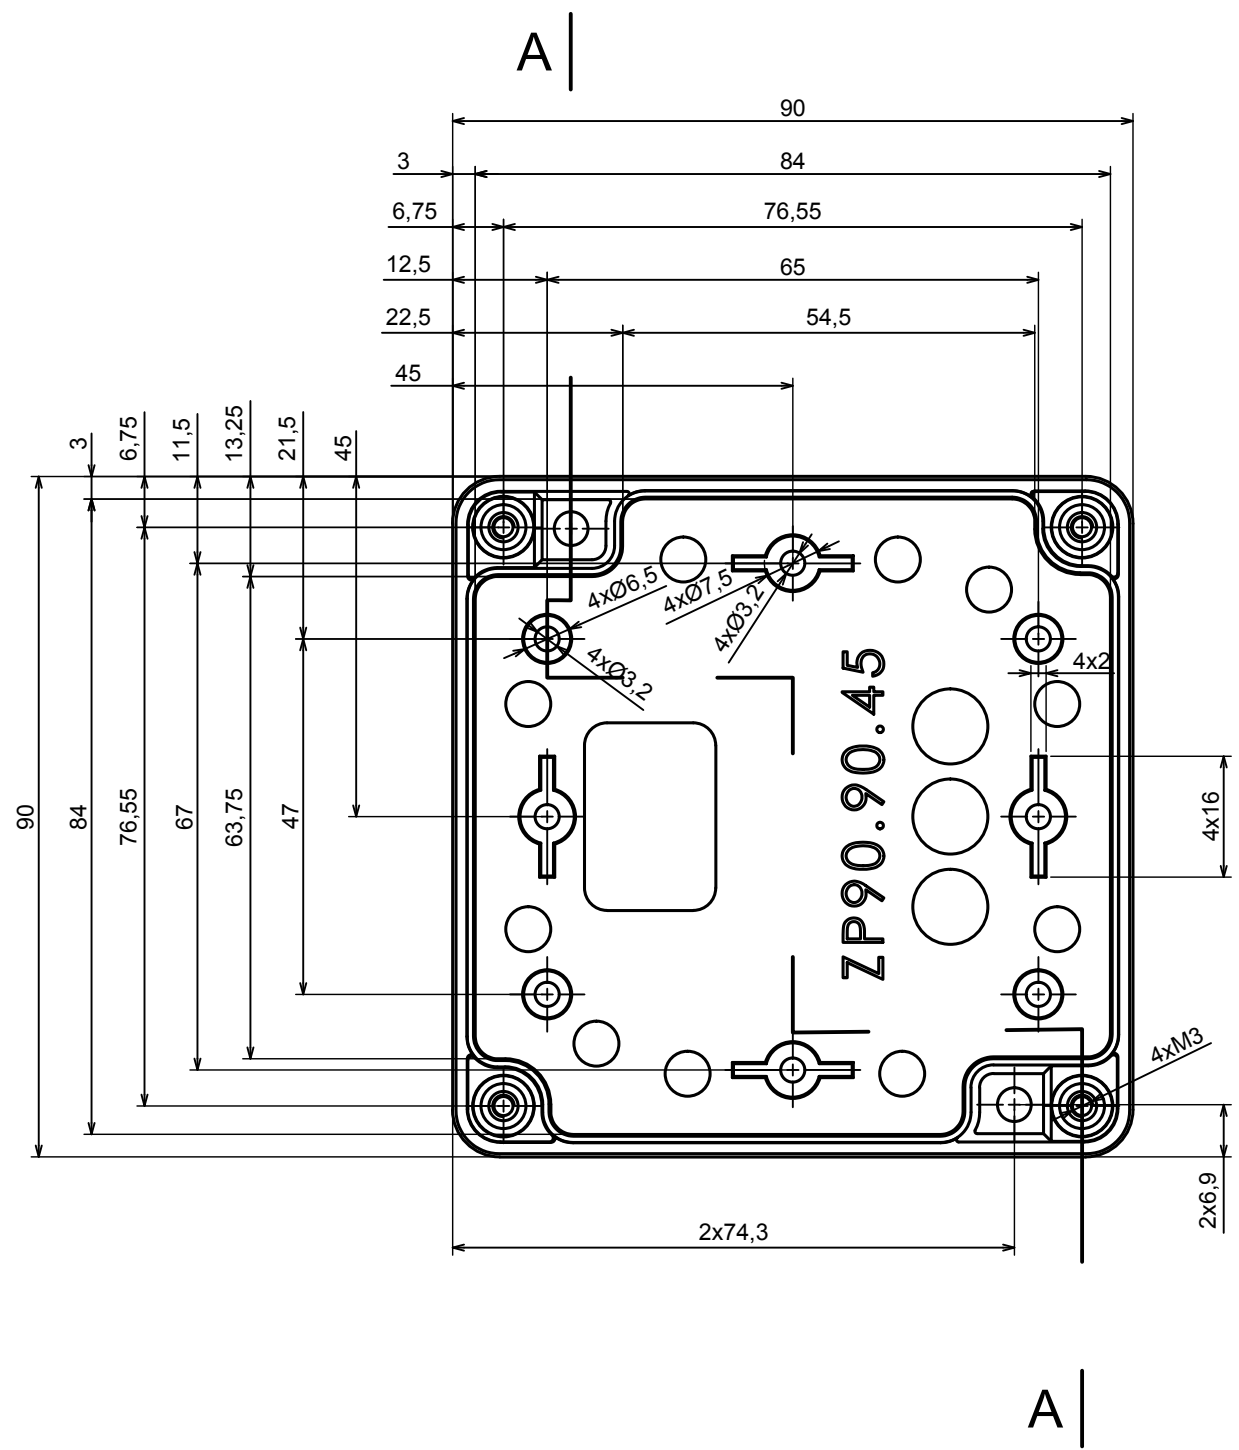

A |

A |

A-A

All rights reserved, Copyright Kradox 2021

Product model Enclosure ZP90.90.60S TM - Assembly

Format: A3 Material: PC, ABS

Scale 1:1 Tolerance: +/- 0.6

All rights reserved, Copyright Kradox 2021	
Product model	Enclosure ZP90.90.60S TM - Base ZP90.90.45 TM
Format: A3	Material: PC, ABS
Scale 1:1	Tolerance: +/- 0.5

All rights reserved, Copyright Kradox 2021

Product model Enclosure ZP90.90.60S TM - Cover PZ90.90.15S

Format: A3 Material: PC, ABS

Scale 1:1 Tolerance: +/- 0.5

X-ON Electronics

Largest Supplier of Electrical and Electronic Components