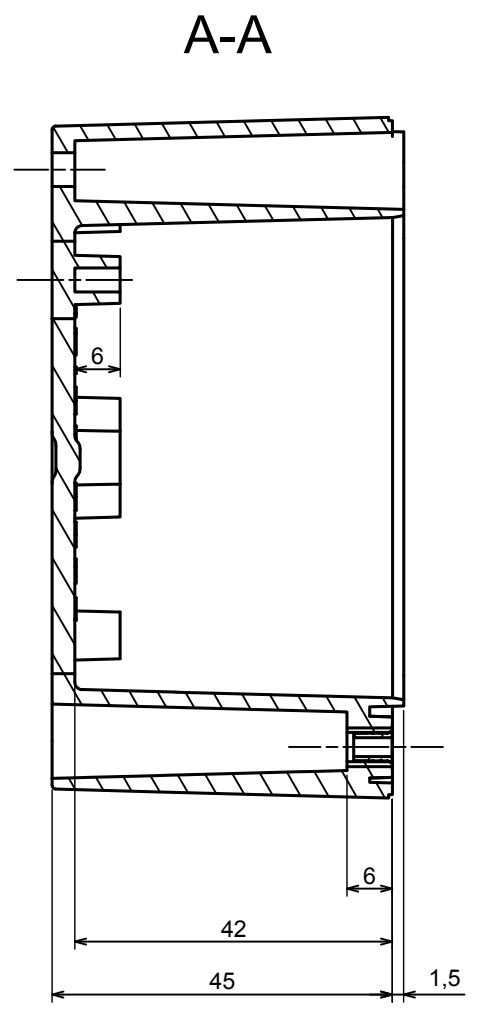

A |

A |

A-A

All rights reserved, Copyright Kradox 2021

Product model Enclosure ZP90.90.60S TM - Assembly

Format: A3 Material: PC, ABS

Scale 1:1 Tolerance: +/- 0.6

All rights reserved, Copyright Kradox 2021	
Product model	Enclosure ZP90.90.60S TM - Base ZP90.90.45 TM
Format: A3	Material: PC, ABS
Scale 1:1	Tolerance: +/- 0.5

All rights reserved, Copyright Kradox 2021

Product model Enclosure ZP90.90.60S TM - Cover PZ90.90.15S

Format: A3 Material: PC, ABS

Scale 1:1 Tolerance: +/- 0.5

X-ON Electronics

Largest Supplier of Electrical and Electronic Components