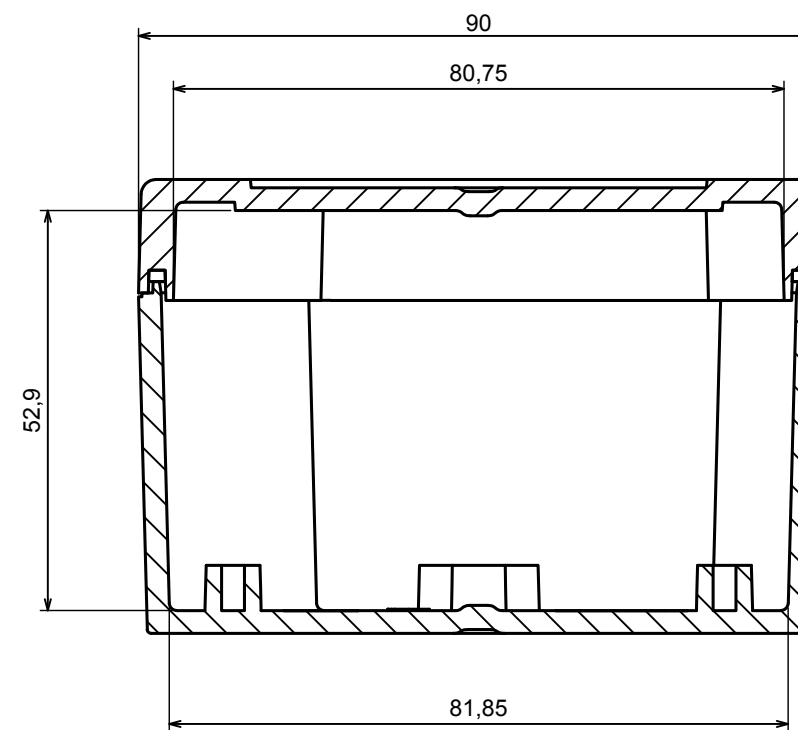

A |

A |

A-A

All rights reserved, Copyright Kradox 2021

Product model Enclosure ZP90.90.60S TM - Assembly

Format: A3 Material: PC, ABS

Scale 1:1 Tolerance: +/- 0.6

All rights reserved, Copyright Kradox 2021	
Product model	Enclosure ZP90.90.60S TM - Base ZP90.90.45 TM
Format: A3	Material: PC, ABS
Scale 1:1	Tolerance: +/- 0.5

All rights reserved, Copyright Kradox 2021

Product model Enclosure ZP90.90.60S TM - Cover PZ90.90.15S

Format: A3 Material: PC, ABS

Scale 1:1 Tolerance: +/- 0.5

X-ON Electronics

Largest Supplier of Electrical and Electronic Components