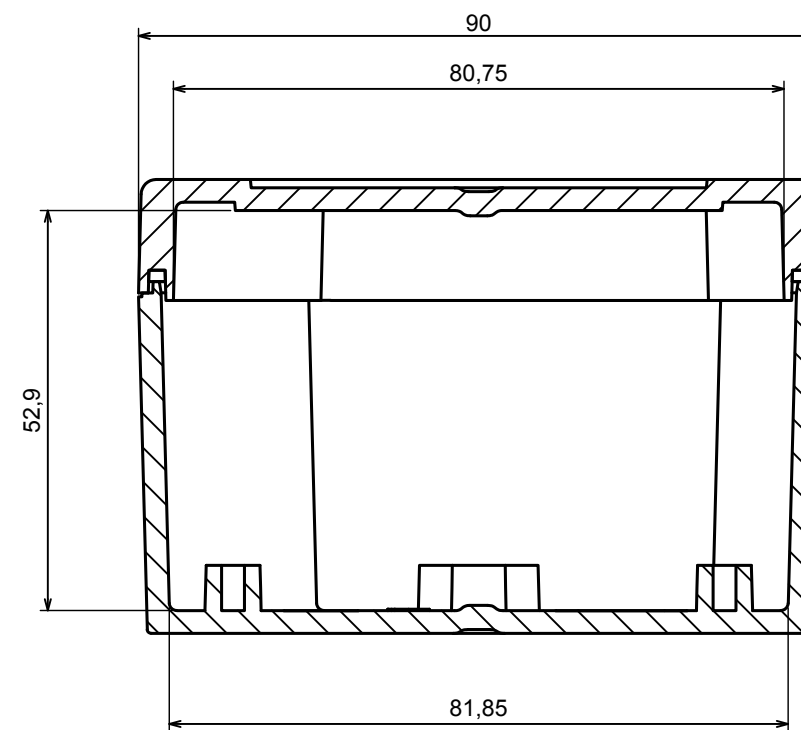

A |

A |

A-A

All rights reserved, Copyright Kradox 2021

Product model Enclosure ZP90.90.60S TM - Assembly

Format: A3 Material: PC, ABS

Scale 1:1 Tolerance: +/- 0.6

All rights reserved, Copyright Kradox 2021	
Product model	Enclosure ZP90.90.60S TM - Base ZP90.90.45 TM
Format: A3	Material: PC, ABS
Scale 1:1	Tolerance: +/- 0.5

All rights reserved, Copyright Kradox 2021	
Product model	Enclosure ZP90.90.60S TM - Cover PZ90.90.15S
Format: A3	Material: PC, ABS
Scale 1:1	Tolerance: +/- 0.5

X-ON Electronics

Largest Supplier of Electrical and Electronic Components