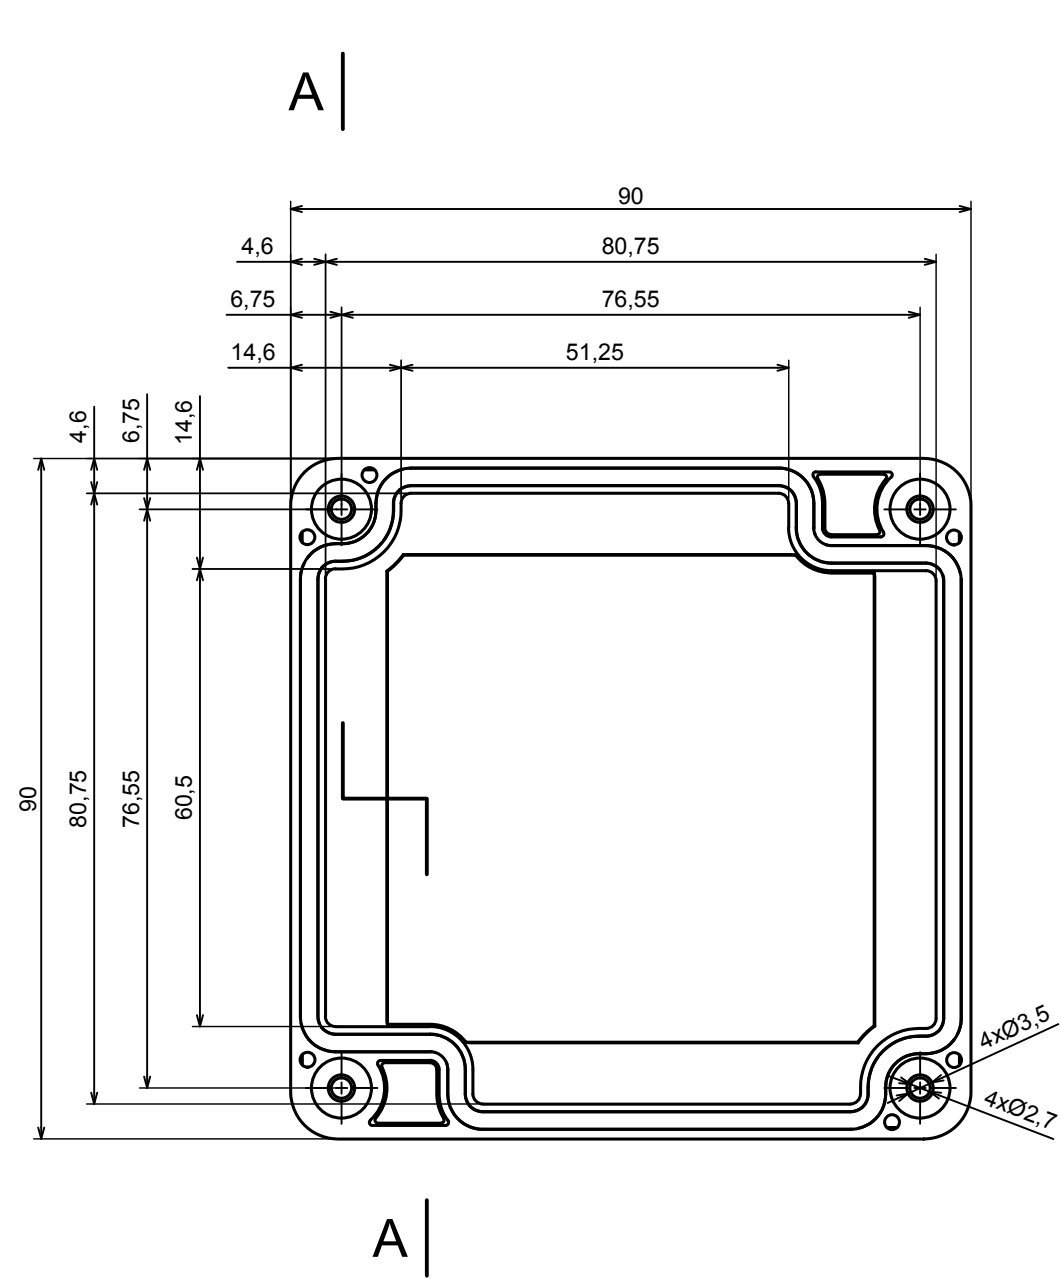

A |

A |

A-A

All rights reserved, Copyright Kradox 2021

Product model Enclosure ZP90.90.60S TM - Assembly

Format: A3 Material: PC, ABS

Scale 1:1 Tolerance: +/- 0.6

All rights reserved, Copyright Kradox 2021	
Product model	Enclosure ZP90.90.60S TM - Base ZP90.90.45 TM
Format: A3	Material: PC, ABS
Scale 1:1	Tolerance: +/- 0.5

All rights reserved, Copyright Kradox 2021	
Product model	Enclosure ZP90.90.60S TM - Cover PZ90.90.15S
Format: A3	Material: PC, ABS
Scale 1:1	Tolerance: +/- 0.5

X-ON Electronics

Largest Supplier of Electrical and Electronic Components