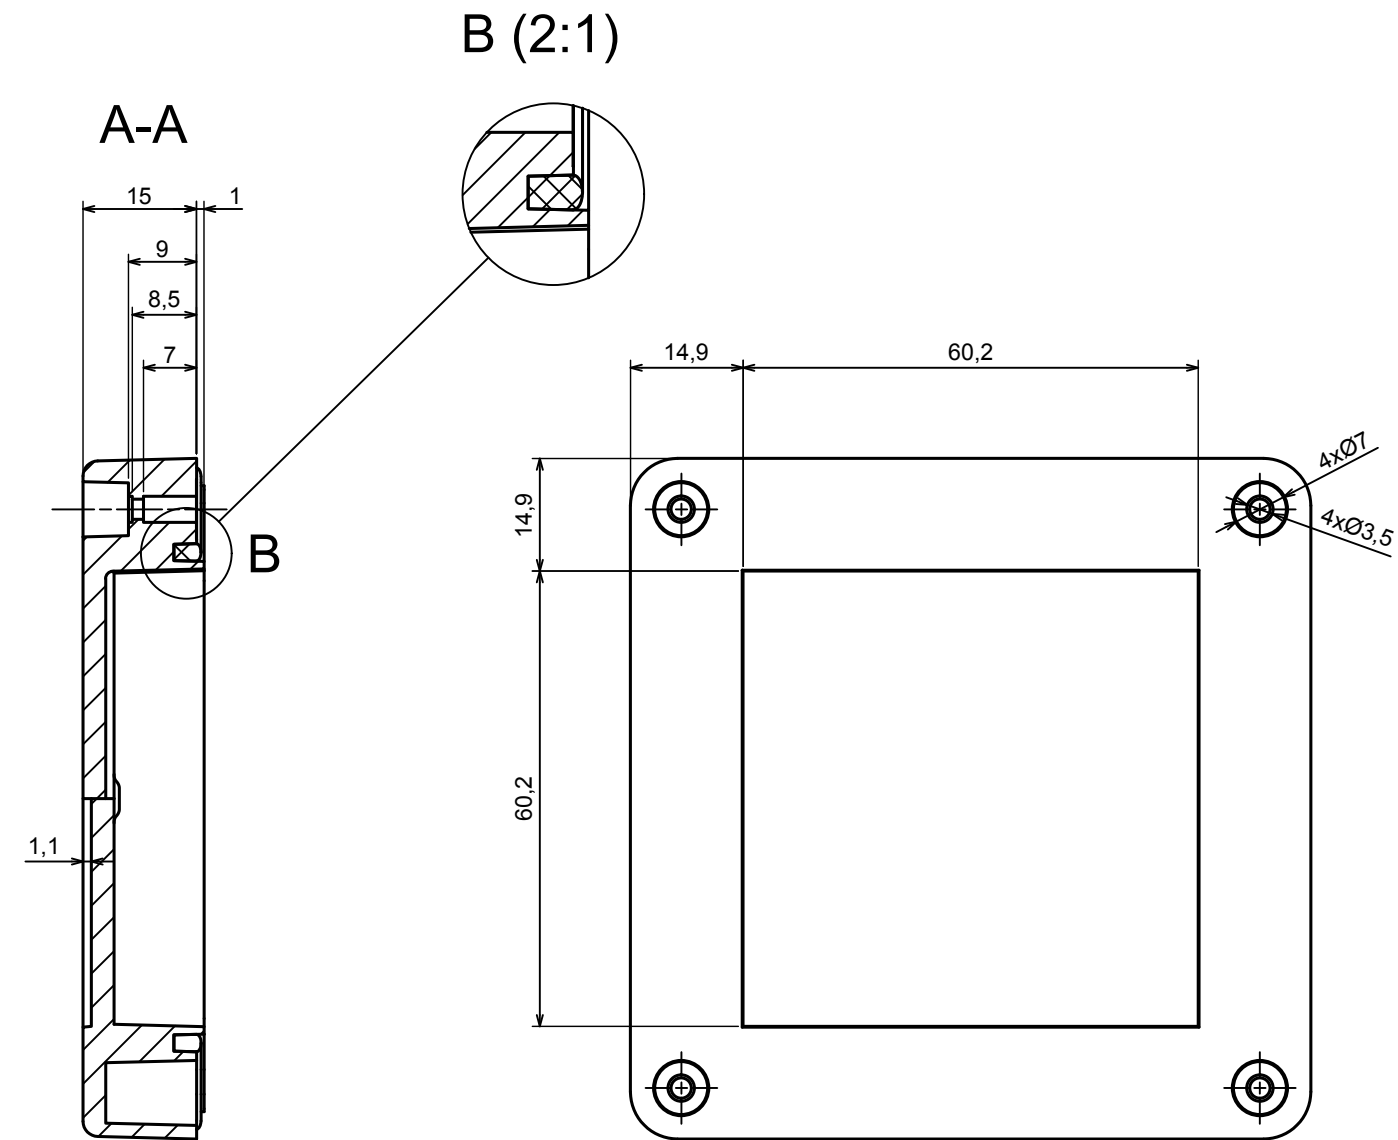

A |

A |

A-A

All rights reserved, Copyright Kradox 2021

Product model Enclosure ZP90.90.60S TM - Assembly

Format: A3 Material: PC, ABS

Scale 1:1 Tolerance: +/- 0.6

All rights reserved, Copyright Kradox 2021	
Product model	Enclosure ZP90.90.60S TM - Base ZP90.90.45 TM
Format: A3	Material: PC, ABS
Scale 1:1	Tolerance: +/- 0.5

All rights reserved, Copyright Kradox 2021	
Product model	Enclosure ZP90.90.60S TM - Cover PZ90.90.15S
Format: A3	Material: PC, ABS
Scale 1:1	Tolerance: +/- 0.5

X-ON Electronics

Largest Supplier of Electrical and Electronic Components