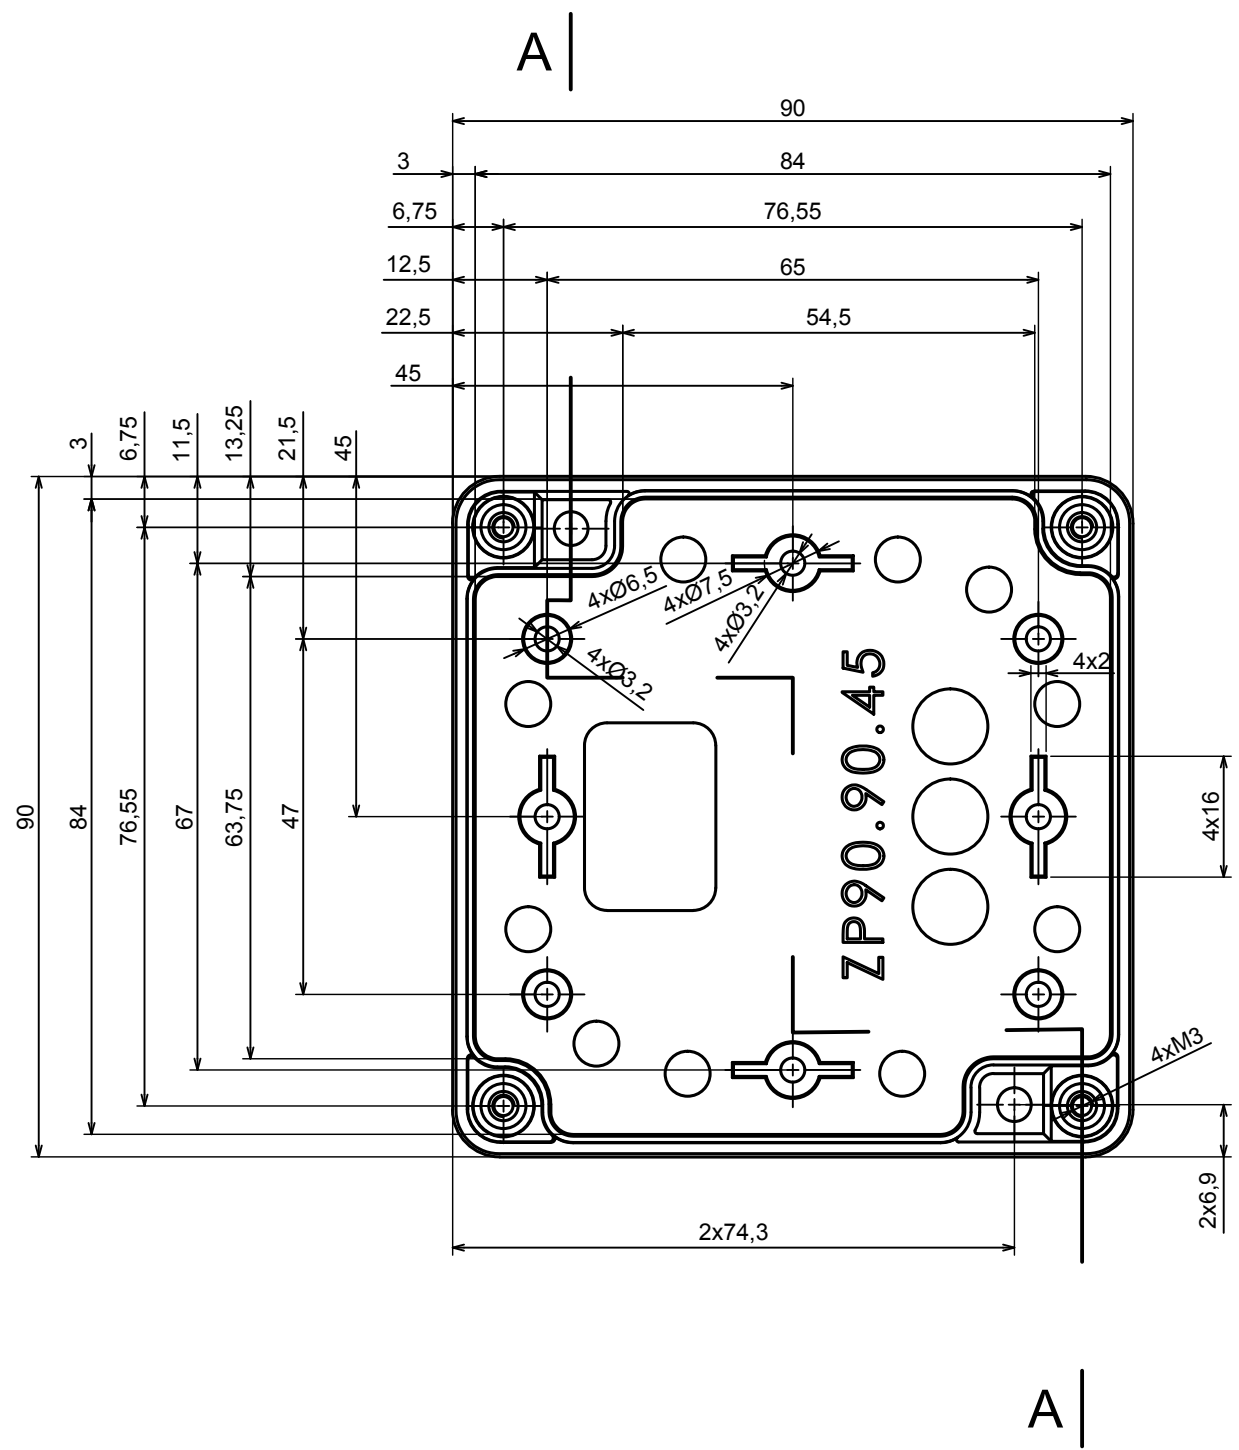

A |

A |

A-A

All rights reserved, Copyright Kradox 2021

Product model Enclosure ZP90.90.60S TM - Assembly

Format: A3 Material: PC, ABS

Scale 1:1 Tolerance: +/- 0.6

All rights reserved, Copyright Kradox 2021	
Product model	Enclosure ZP90.90.60S TM - Base ZP90.90.45 TM
Format: A3	Material: PC, ABS
Scale 1:1	Tolerance: +/- 0.5

All rights reserved, Copyright Kradox 2021	
Product model	Enclosure ZP90.90.60S TM - Cover PZ90.90.15S
Format: A3	Material: PC, ABS
Scale 1:1	Tolerance: +/- 0.5

X-ON Electronics

Largest Supplier of Electrical and Electronic Components