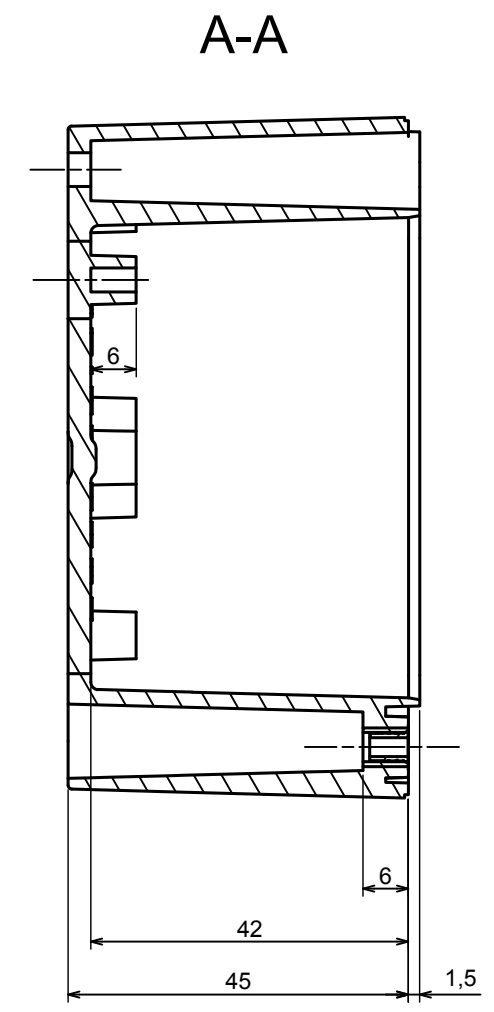

A |

A |

A-A

All rights reserved, Copyright Kradox 2021

Product model Enclosure ZP90.90.60S TM - Assembly

Format: A3 Material: PC, ABS

Scale 1:1 Tolerance: +/- 0.6

All rights reserved, Copyright Kradox 2021	
Product model	Enclosure ZP90.90.60S TM - Base ZP90.90.45 TM
Format: A3	Material: PC, ABS
Scale 1:1	Tolerance: +/- 0.5

All rights reserved, Copyright Kradox 2021	
Product model	Enclosure ZP90.90.60S TM - Cover PZ90.90.15S
Format: A3	Material: PC, ABS
Scale 1:1	Tolerance: +/- 0.5

X-ON Electronics

Largest Supplier of Electrical and Electronic Components