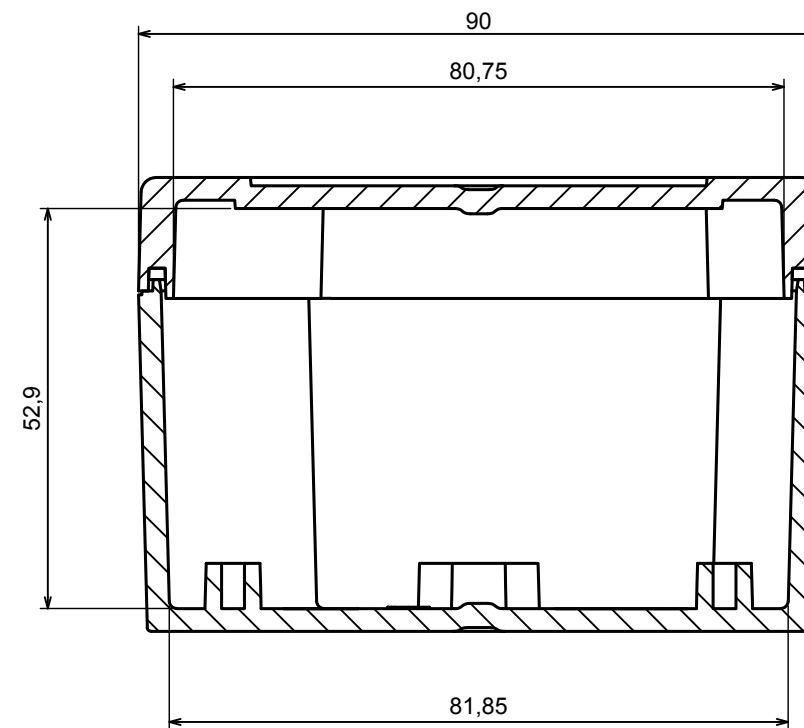

A |

A |

A-A

All rights reserved, Copyright Kradox 2021

Product model Enclosure ZP90.90.60S TM - Assembly

Format: A3 Material: PC, ABS

Scale 1:1 Tolerance: +/- 0.6

All rights reserved, Copyright Kradox 2021	
Product model	Enclosure ZP90.90.60S TM - Base ZP90.90.45 TM
Format: A3	Material: PC, ABS
Scale 1:1	Tolerance: +/- 0.5

All rights reserved, Copyright Kradox 2021	
Product model	Enclosure ZP90.90.60S TM - Cover PZ90.90.15S
Format: A3	Material: PC, ABS
Scale 1:1	Tolerance: +/- 0.5