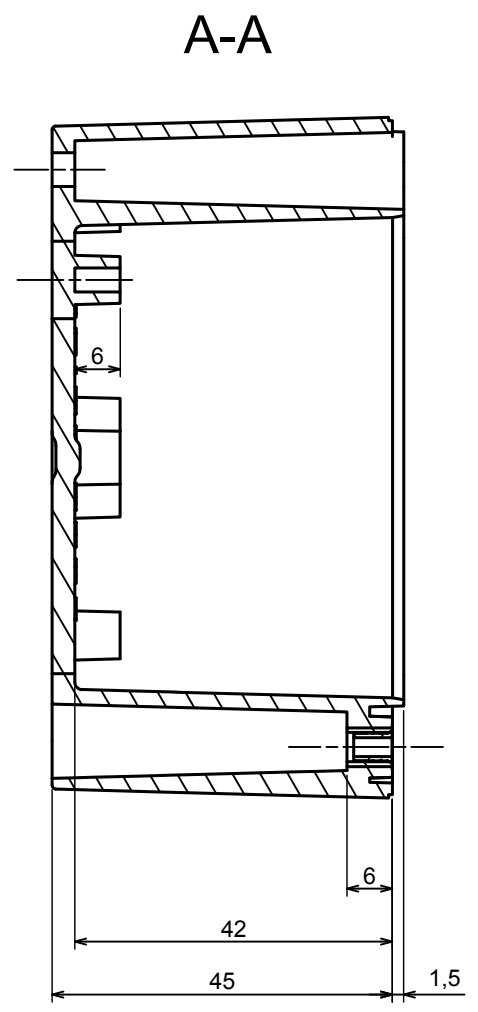

A |

A |

A-A

All rights reserved, Copyright Kradox 2021

Product model Enclosure ZP90.90.60S TM - Assembly

Format: A3 Material: PC, ABS

Scale 1:1 Tolerance: +/- 0.6

All rights reserved, Copyright Kradox 2021	
Product model	Enclosure ZP90.90.60S TM - Base ZP90.90.45 TM
Format: A3	Material: PC, ABS
Scale 1:1	Tolerance: +/- 0.5

All rights reserved, Copyright Kradox 2021	
Product model	Enclosure ZP90.90.60S TM - Cover PZ90.90.15S
Format: A3	Material: PC, ABS
Scale 1:1	Tolerance: +/- 0.5