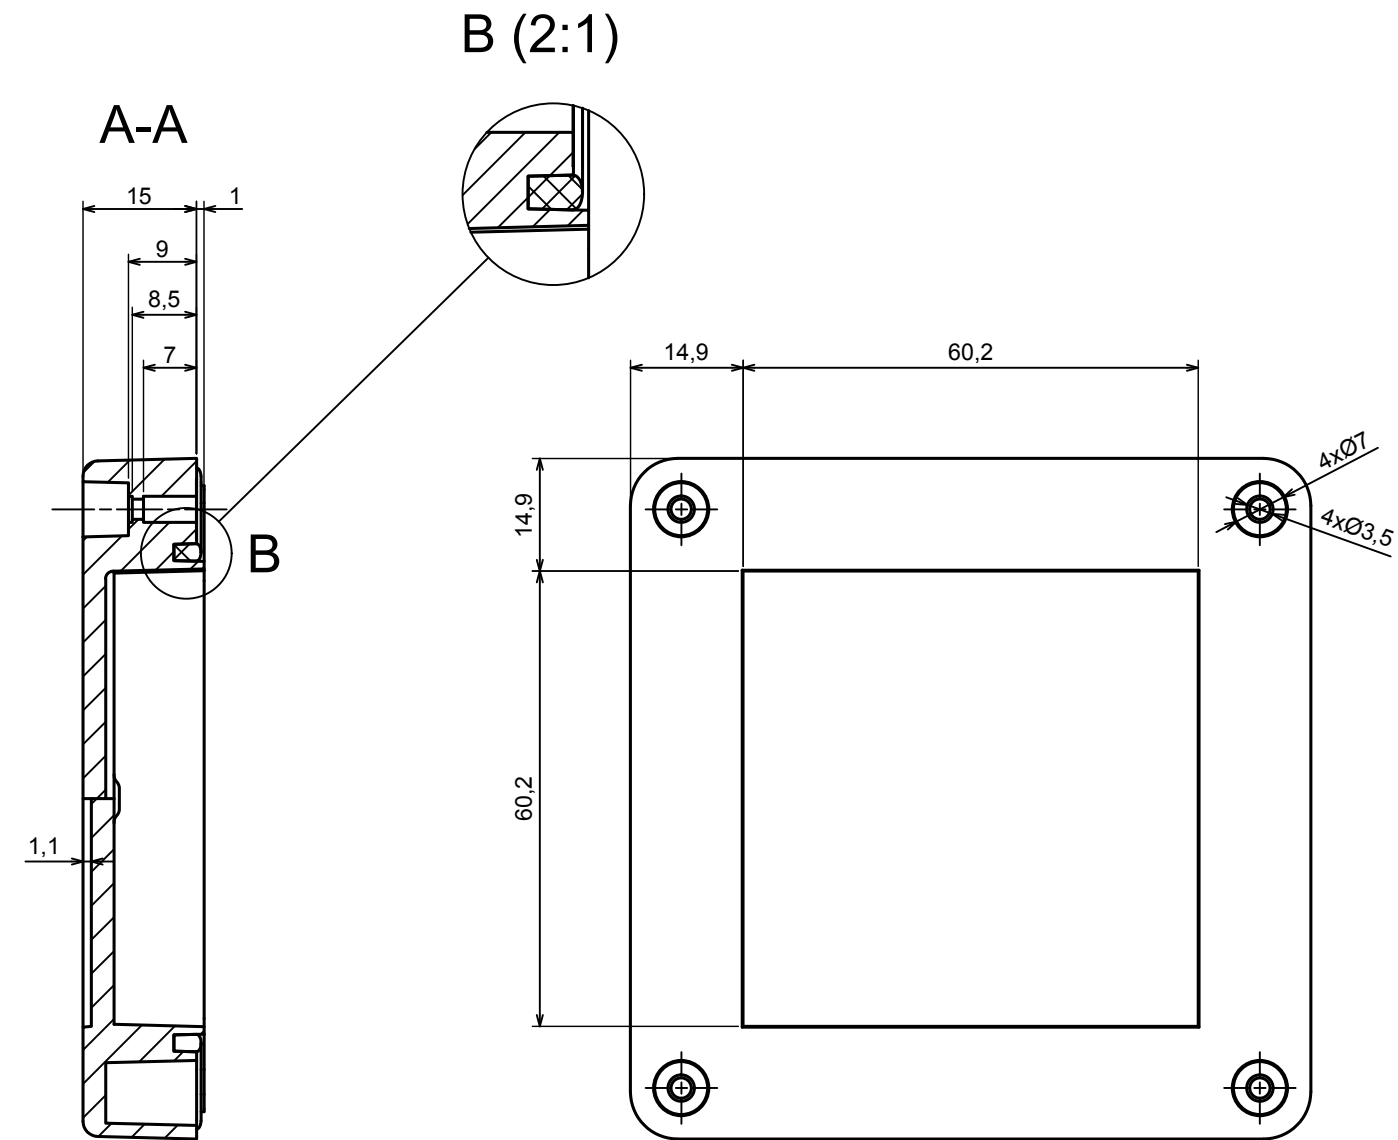

A |

A |

A-A

All rights reserved, Copyright Kradox 2021

Product model Enclosure ZP90.90.60S TM - Assembly

Format: A3 Material: PC, ABS

Scale 1:1 Tolerance: +/- 0.6

All rights reserved, Copyright Kradox 2021	
Product model	Enclosure ZP90.90.60S TM - Base ZP90.90.45 TM
Format: A3	Material: PC, ABS
Scale 1:1	Tolerance: +/- 0.5

All rights reserved, Copyright Kradox 2021	
Product model	Enclosure ZP90.90.60S TM - Cover PZ90.90.15S
Format: A3	Material: PC, ABS
Scale 1:1	Tolerance: +/- 0.5