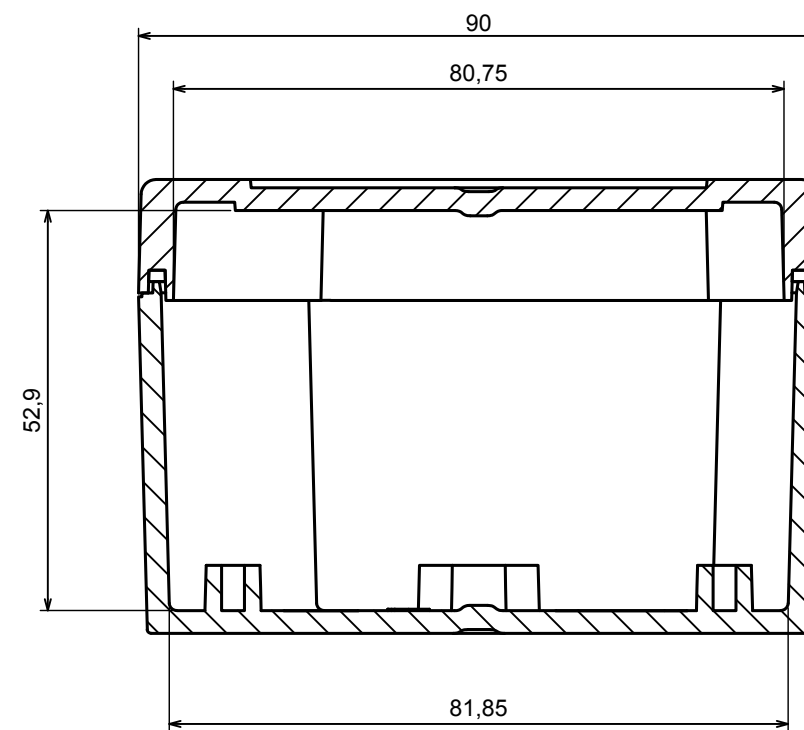

A |

A |

A-A

All rights reserved, Copyright Kradex 2021

Product model Enclosure ZP90.90.60S TM - Assembly

Format: A3 Material: PC, ABS

Scale 1:1 Tolerance: +/- 0.6

All rights reserved, Copyright Kradox 2021		
Product model	Enclosure ZP90.90.60S TM - Cover PZ90.90.15S	
Format: A3	Material: PC, ABS	
Scale 1:1	Tolerance: +/- 0.5	