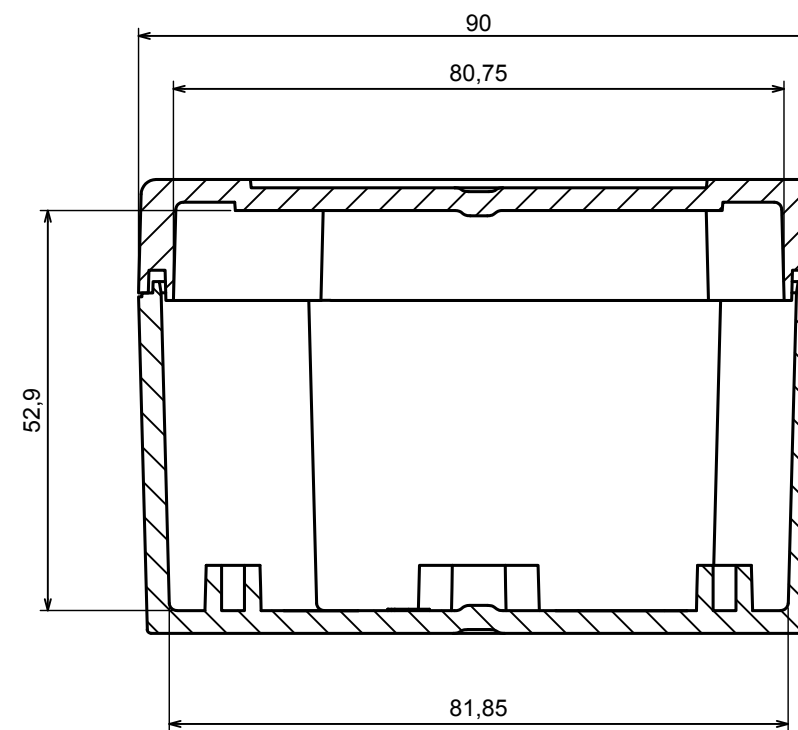

A |

A |

A-A

All rights reserved, Copyright Kradex 2021

Product model Enclosure ZP90.90.60 TM - Assembly

Format: A3 Material: PC, ABS

Scale 1:1 Tolerance: +/- 0.6

All rights reserved, Copyright Kradox 2021		
Product model	Enclosure ZP90.90.60 TM - Cover PZ90.90.15	
Format: A3	Material: PC, ABS	
Scale 1:1	Tolerance: +/- 0.5	