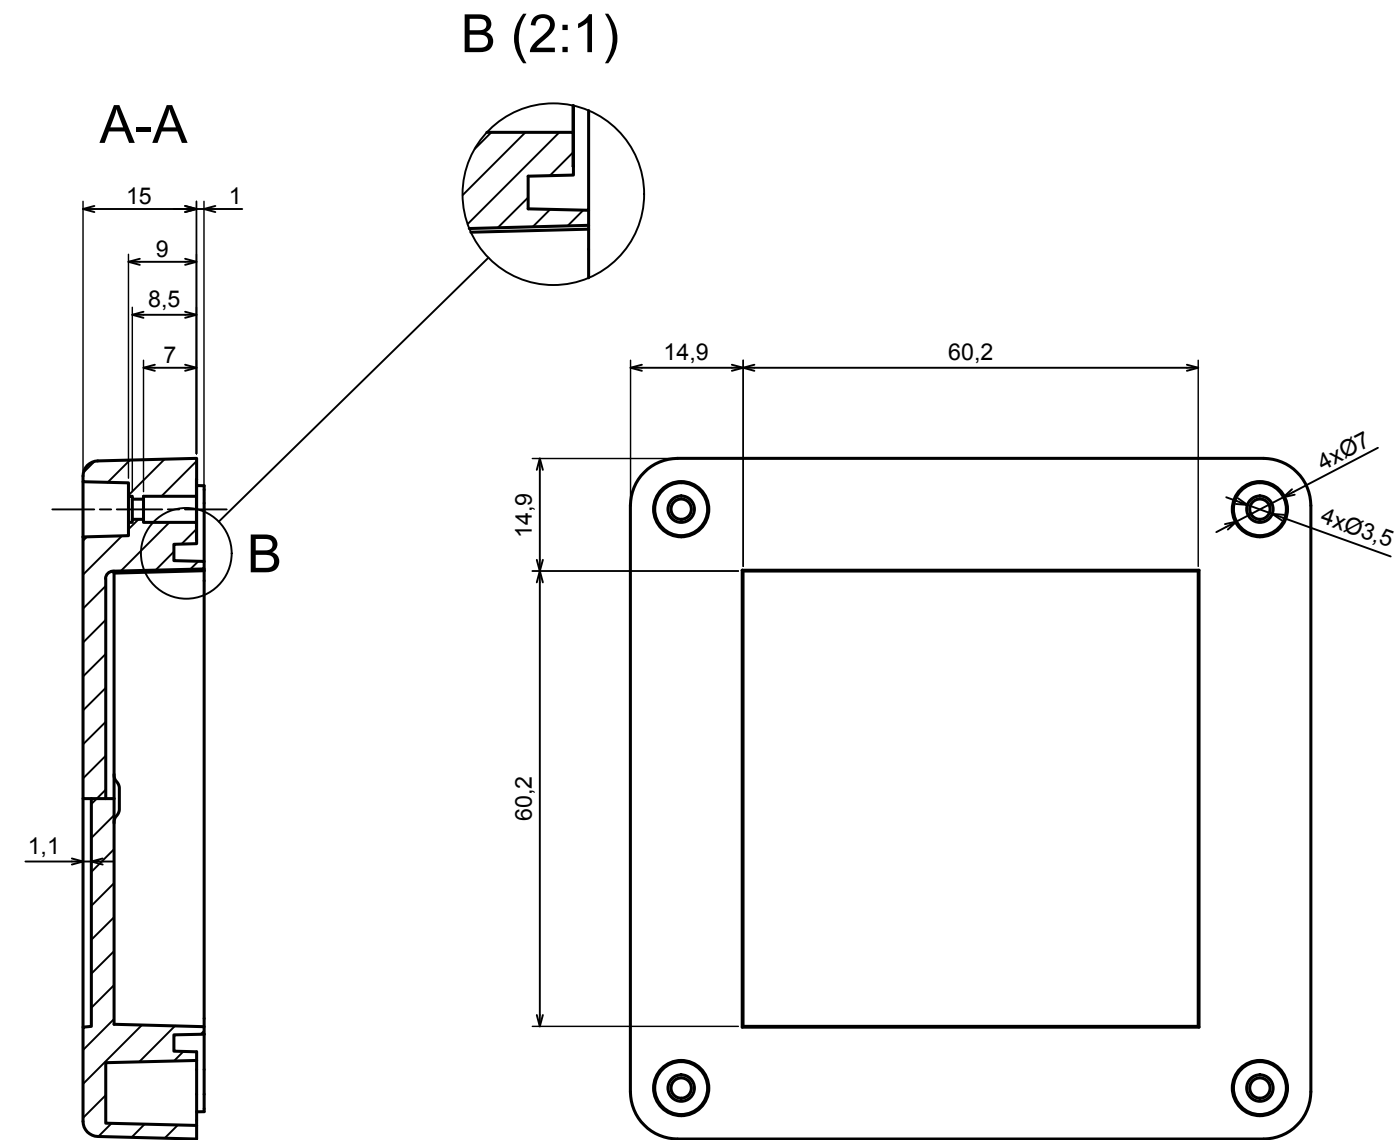

A |

A |

A-A

All rights reserved, Copyright Kradex 2021

Product model Enclosure ZP90.90.60 TM - Assembly

Format: A3 Material: PC, ABS

Scale 1:1 Tolerance: +/- 0.6

All rights reserved, Copyright Kradox 2021		
Product model	Enclosure ZP90.90.60 TM - Cover PZ90.90.15	
Format: A3	Material: PC, ABS	
Scale 1:1	Tolerance: +/- 0.5	