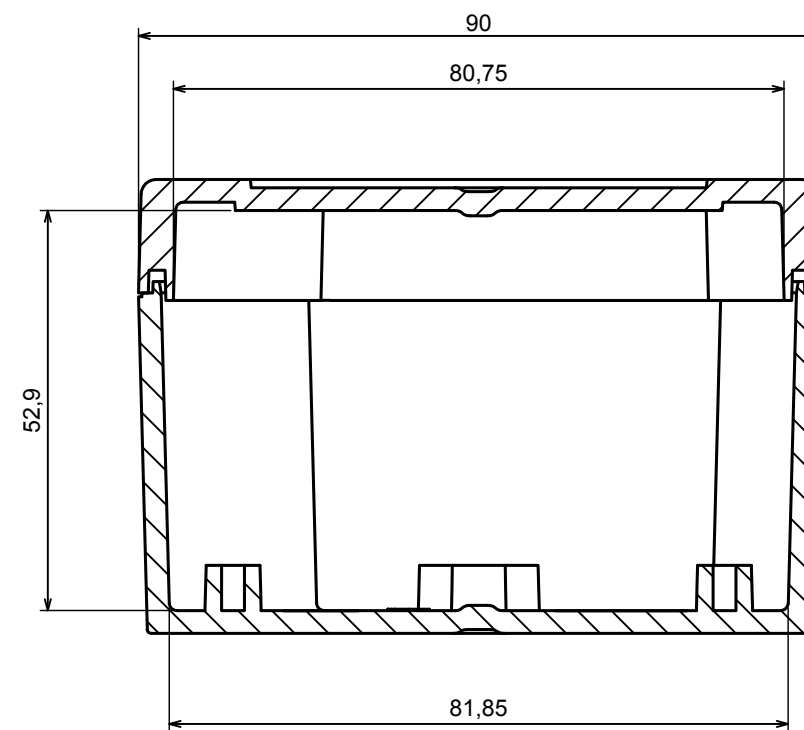

A |

A |

A-A

All rights reserved, Copyright Kradox 2021

Product model Enclosure ZP90.90.60 TM - Assembly

Format: A3 Material: PC, ABS

Scale 1:1 Tolerance: +/- 0.6

All rights reserved, Copyright Kradox 2021	
Product model	Enclosure ZP90.90.60 TM - Base ZP90.90.45 TM
Format: A3	Material: PC, ABS
Scale 1:1	Tolerance: +/- 0.5

All rights reserved, Copyright Kradox 2021		
Product model	Enclosure ZP90.90.60 TM - Cover PZ90.90.15	
Format: A3	Material: PC, ABS	
Scale 1:1	Tolerance: +/- 0.5	

X-ON Electronics

Largest Supplier of Electrical and Electronic Components