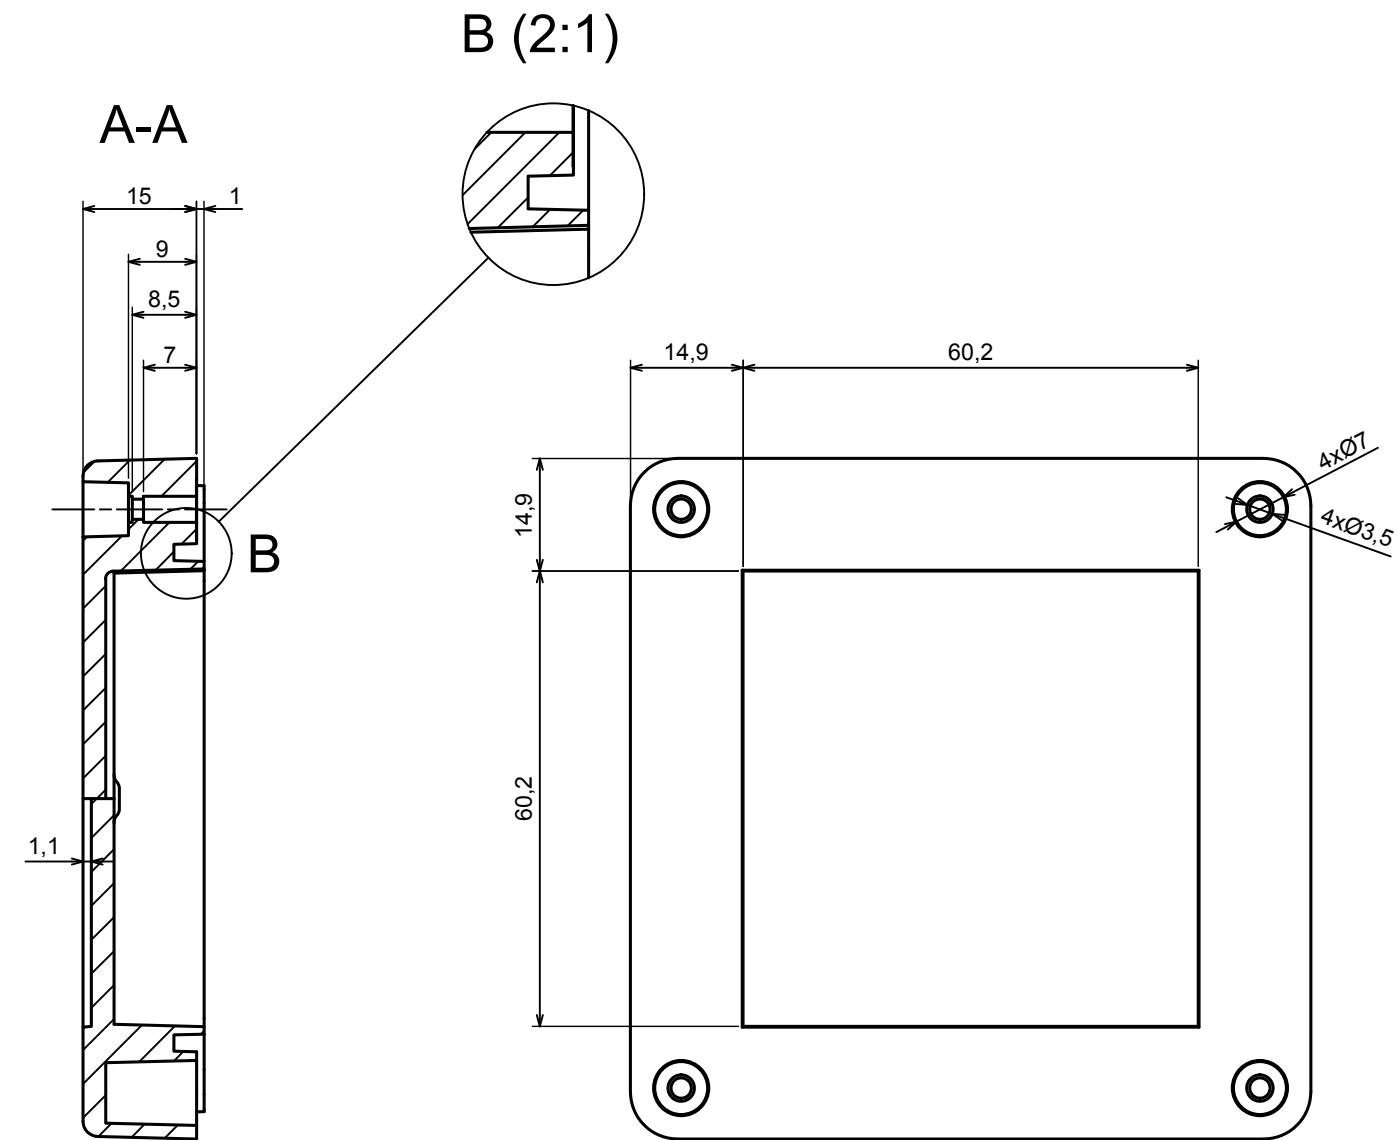

A |

A |

A-A

All rights reserved, Copyright Kradox 2021

Product model Enclosure ZP90.90.60 TM - Assembly

Format: A3 Material: PC, ABS

Scale 1:1 Tolerance: +/- 0.6

All rights reserved, Copyright Kradox 2021	
Product model	Enclosure ZP90.90.60 TM - Base ZP90.90.45 TM
Format: A3	Material: PC, ABS
Scale 1:1	Tolerance: +/- 0.5

All rights reserved, Copyright Kradox 2021		
Product model	Enclosure ZP90.90.60 TM - Cover PZ90.90.15	
Format: A3	Material: PC, ABS	
Scale 1:1	Tolerance: +/- 0.5	

X-ON Electronics

Largest Supplier of Electrical and Electronic Components