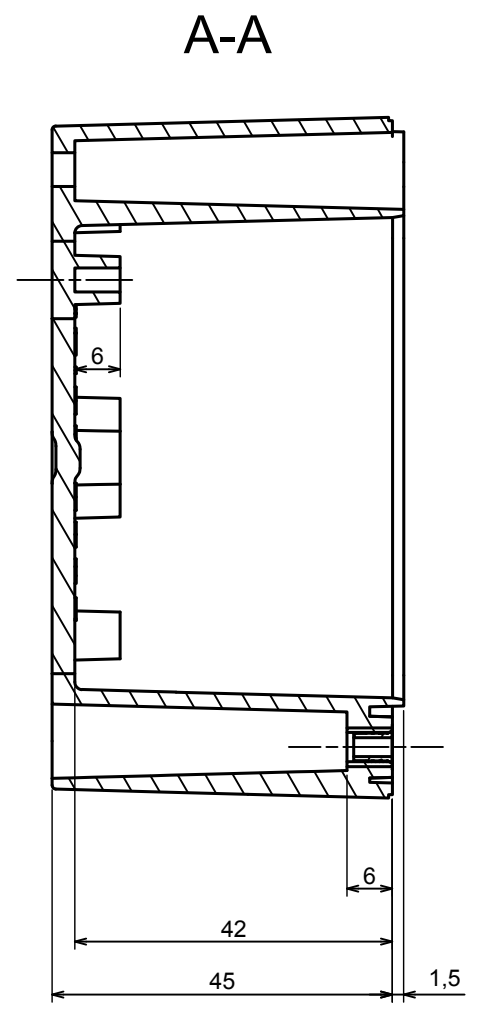

A |

A |

A-A

All rights reserved, Copyright Kradox 2021

Product model Enclosure ZP90.90.60 TM - Assembly

Format: A3 Material: PC, ABS

Scale 1:1 Tolerance: +/- 0.6

All rights reserved, Copyright Kradox 2021	
Product model	Enclosure ZP90.90.60 TM - Base ZP90.90.45 TM
Format: A3	Material: PC, ABS
Scale 1:1	Tolerance: +/- 0.5

All rights reserved, Copyright Kradox 2021		
Product model	Enclosure ZP90.90.60 TM - Cover PZ90.90.15	
Format: A3	Material: PC, ABS	
Scale 1:1	Tolerance: +/- 0.5	

X-ON Electronics

Largest Supplier of Electrical and Electronic Components