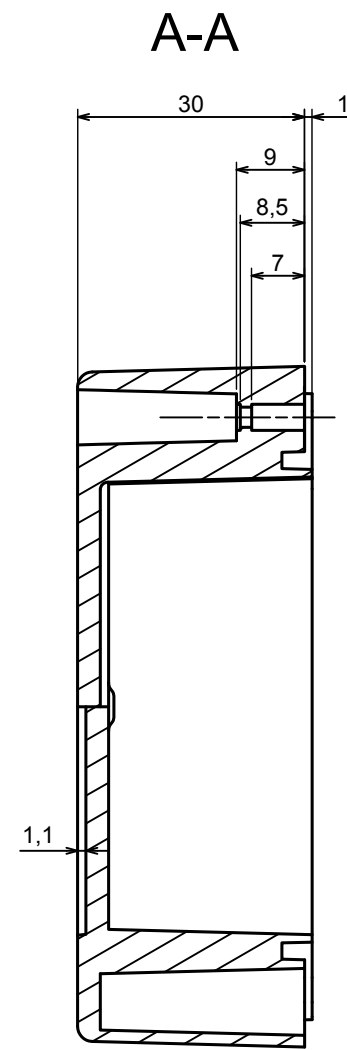

All rights reserved, Copyright Kradox 2021		
Product model	Enclosure ZP90.90.60U TM - Assembly	
Format: A3	Material: PC, ABS	
Scale 1:1	Tolerance: +/- 0.6	

A

All rights reserved, Copyright Kradox 2021

Product model: Enclosure ZP90.90.60U TM - Cover PZ90.90.30

Format: A3 Material: PC, ABS

Scale 1:1 Tolerance: +/- 0.5

X-ON Electronics

Largest Supplier of Electrical and Electronic Components

Click to view similar products for [Enclosures, Boxes & Cases](#) category: