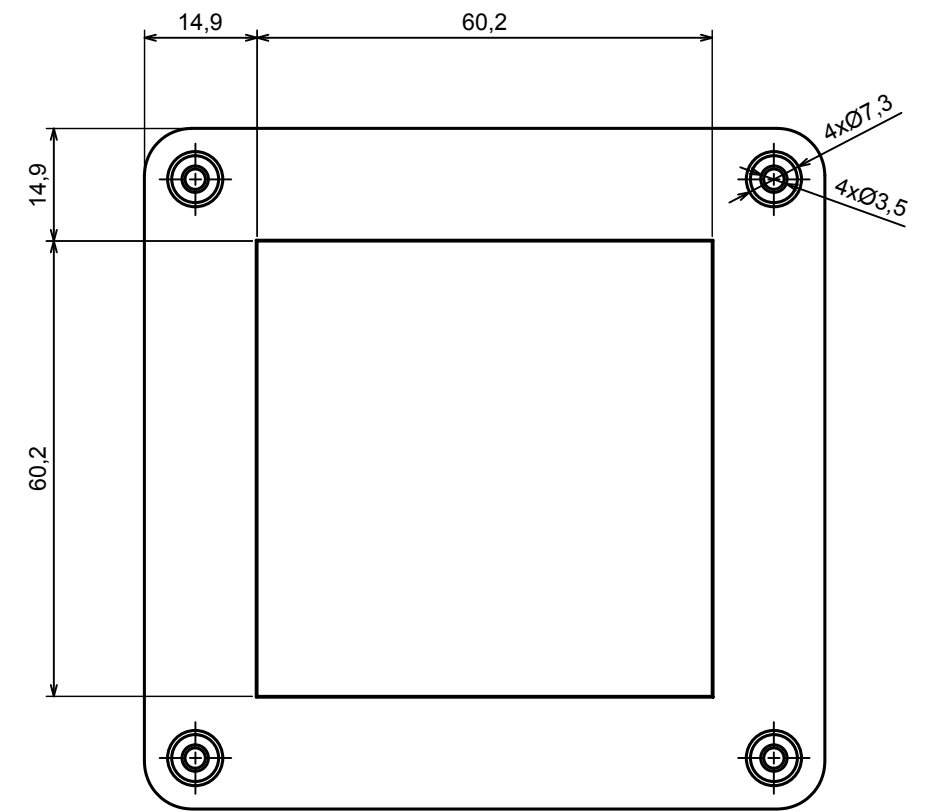

All rights reserved, Copyright Kradox 2021		
Product model	Enclosure ZP90.90.60U TM - Assembly	
Format: A3	Material: PC, ABS	
Scale 1:1	Tolerance: +/- 0.6	

A

All rights reserved, Copyright Kradox 2021

Product model: Enclosure ZP90.90.60U TM - Cover PZ90.90.30

Format: A3 Material: PC, ABS

Scale 1:1 Tolerance: +/- 0.5

X-ON Electronics

Largest Supplier of Electrical and Electronic Components

Click to view similar products for [Enclosures, Boxes & Cases](#) category: