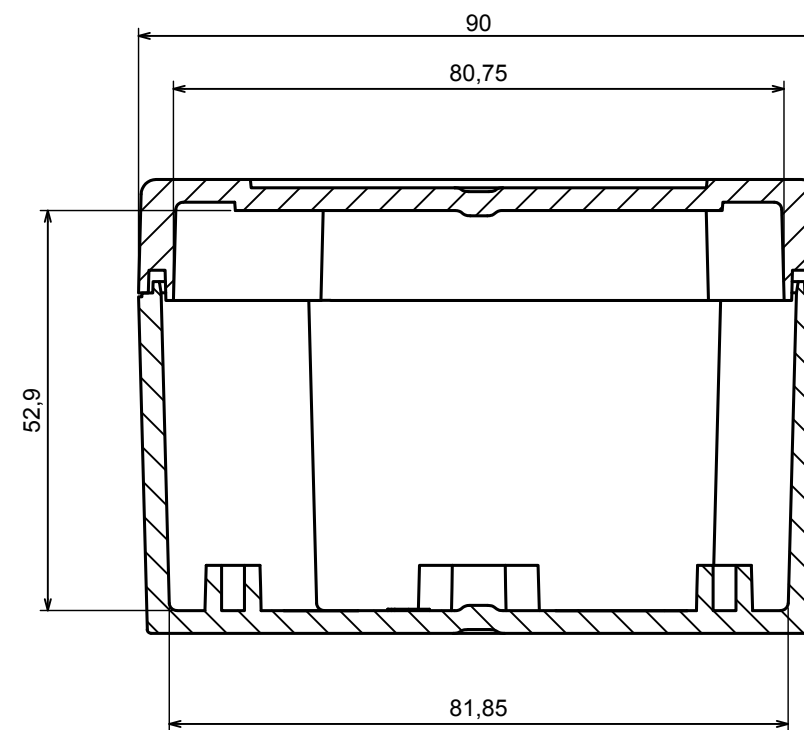

A |

A |

A-A

All rights reserved, Copyright Kradox 2021

Product model Enclosure ZP90.90.60 TM - Assembly

Format: A3 Material: PC, ABS

Scale 1:1 Tolerance: +/- 0.6

| | | |
|--------------------------------------------|--------------------------------------------|---------------------------------------------------------------------------------------|
| All rights reserved, Copyright Kradox 2021 | | |
| Product model | Enclosure ZP90.90.60 TM - Cover PZ90.90.15 | |
| Format: A3 | Material: PC, ABS |  |
| Scale 1:1 | Tolerance: +/- 0.5 | |