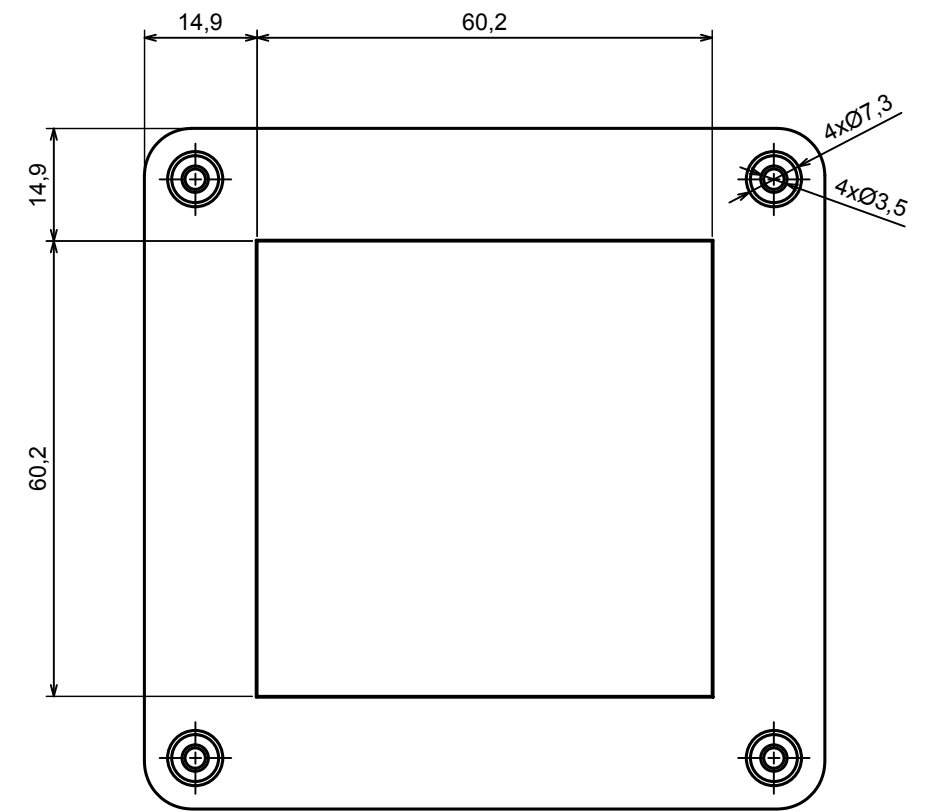

All rights reserved, Copyright Kradox 2021		
Product model	Enclosure ZP90.90.75 TM - Assembly	
Format: A3	Material: PC, ABS	
Scale 1:1	Tolerance: +/- 0.6	

All rights reserved, Copyright Kradox 2021

Product model Enclosure ZP90.90.75 TM - Base ZP90.90.45 TM

Format: A3 Material: PC, ABS

Scale 1:1 Tolerance: +/- 0.5

A |

All rights reserved, Copyright Kradox 2021

Product model: Enclosure ZP90.90.75 TM - Cover PZ90.90.30

Format: A3 Material: PC, ABS

Scale 1:1 Tolerance: +/- 0.5