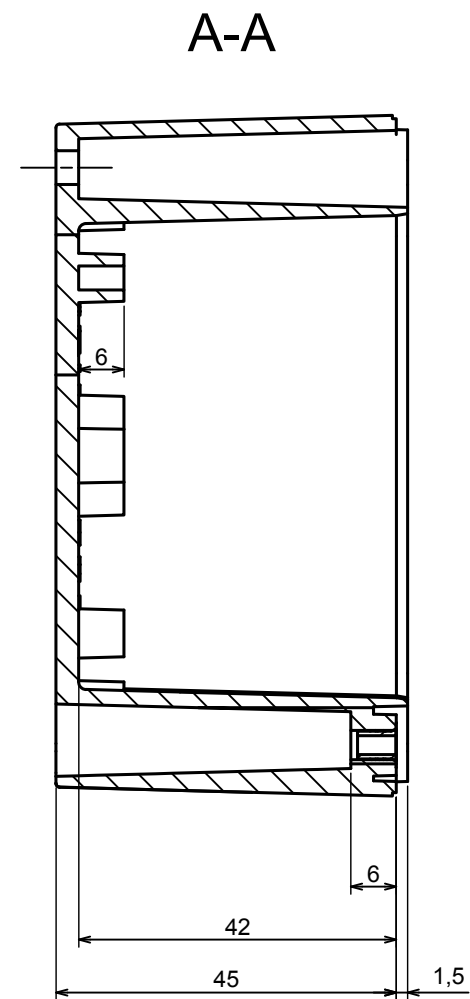

All rights reserved, Copyright Kradox 2021		
Product model	Enclosure ZP90.90.75 TM - Assembly	
Format: A3	Material: PC, ABS	
Scale 1:1	Tolerance: +/- 0.6	

All rights reserved, Copyright Kradox 2021

Product model Enclosure ZP90.90.75 TM - Base ZP90.90.45 TM

Format: A3 Material: PC, ABS

Scale 1:1 Tolerance: +/- 0.5

A |

All rights reserved, Copyright Kradox 2021

Product model: Enclosure ZP90.90.75 TM - Cover PZ90.90.30

Format: A3 Material: PC, ABS

Scale 1:1 Tolerance: +/- 0.5