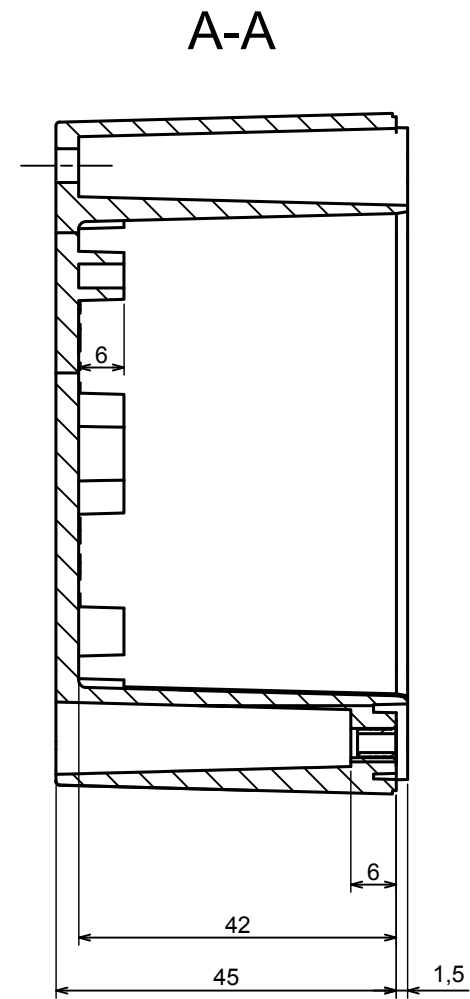

All rights reserved, Copyright Kradox 2021		
Product model	Enclosure ZP90.90.75 TM - Assembly	
Format: A3	Material: PC, ABS	
Scale 1:1	Tolerance: +/- 0.6	

All rights reserved, Copyright Kradox 2021

Product model: Enclosure ZP90.90.75 TM - Base ZP90.90.45 TM

Format: A3 Material: PC, ABS

Scale 1:1 Tolerance: +/- 0.5

A |

All rights reserved, Copyright Kradox 2021

Product model Enclosure ZP90.90.75 TM - Cover PZ90.90.30

Format: A3 Material: PC, ABS

Scale 1:1 Tolerance: +/- 0.5