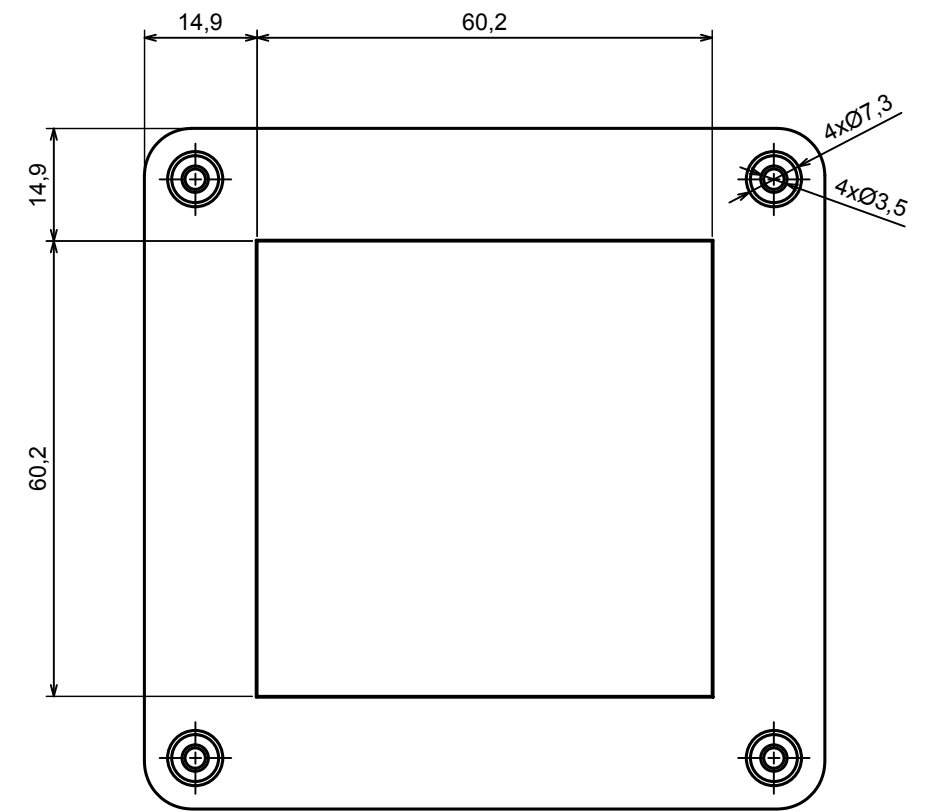

All rights reserved, Copyright Kradox 2021		
Product model	Enclosure ZP90.90.75 TM - Assembly	
Format: A3	Material: PC, ABS	
Scale 1:1	Tolerance: +/- 0.6	

All rights reserved, Copyright Kradox 2021

Product model: Enclosure ZP90.90.75 TM - Base ZP90.90.45 TM

Format: A3 Material: PC, ABS

Scale 1:1 Tolerance: +/- 0.5

A |

All rights reserved, Copyright Kradox 2021

Product model Enclosure ZP90.90.75 TM - Cover PZ90.90.30

Format: A3 Material: PC, ABS

Scale 1:1 Tolerance: +/- 0.5