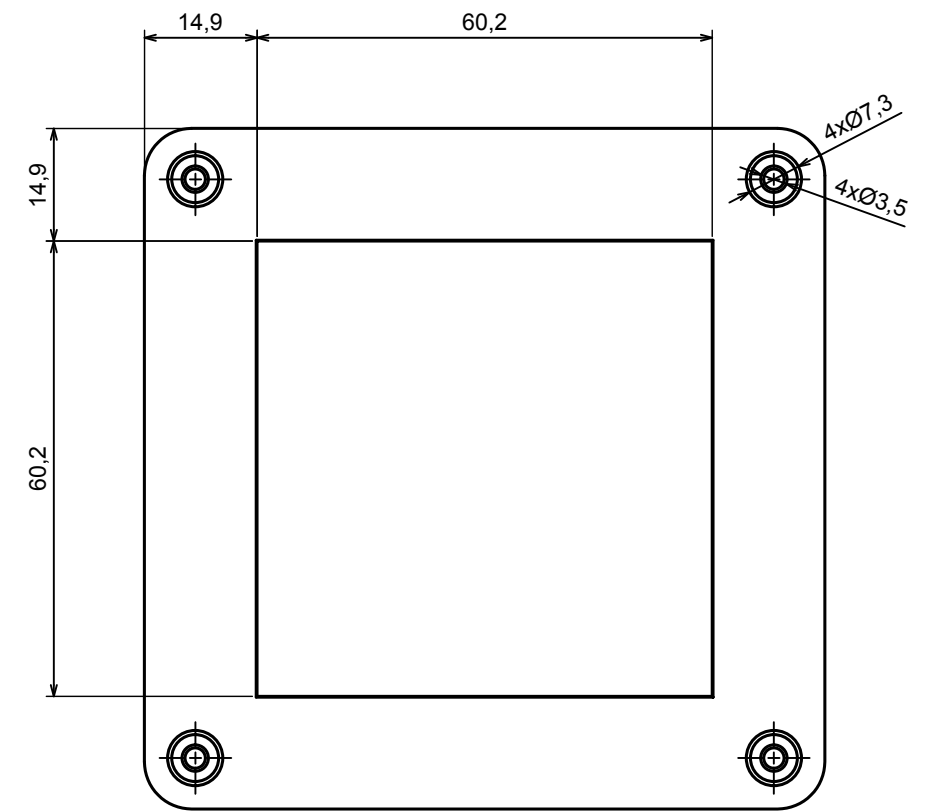

All rights reserved, Copyright Kradex 2021		
Product model	Enclosure ZP90.90.75 TM - Assembly	
Format: A3	Material: PC, ABS	
Scale 1:1	Tolerance: +/- 0.6	

A |

All rights reserved, Copyright Kradox 2021

Product model Enclosure ZP90.90.75 TM - Cover PZ90.90.30

Format: A3 Material: PC, ABS

Scale 1:1 Tolerance: +/- 0.5

X-ON Electronics

Largest Supplier of Electrical and Electronic Components

Click to view similar products for [Enclosures, Boxes & Cases](#) category: