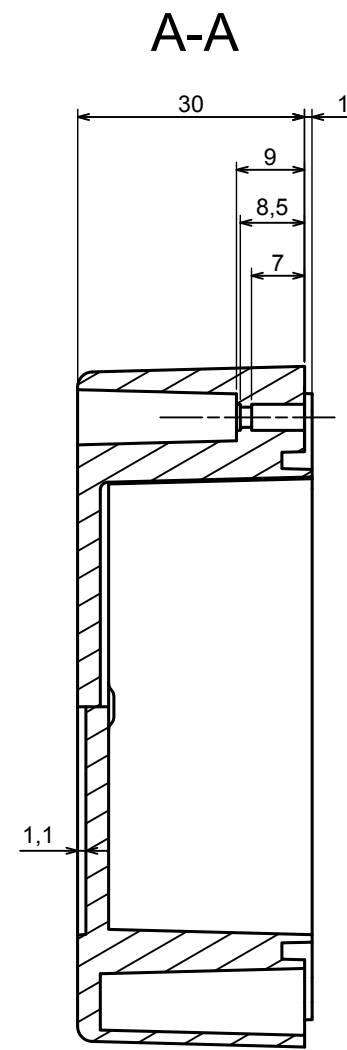

All rights reserved, Copyright Kradex 2021		
Product model	Enclosure ZP90.90.75 TM - Assembly	
Format: A3	Material: PC, ABS	
Scale 1:1	Tolerance: +/- 0.6	

A |

All rights reserved, Copyright Kradox 2021

Product model Enclosure ZP90.90.75 TM - Cover PZ90.90.30

Format: A3 Material: PC, ABS

Scale 1:1 Tolerance: +/- 0.5

X-ON Electronics

Largest Supplier of Electrical and Electronic Components

Click to view similar products for [Enclosures, Boxes & Cases](#) category: