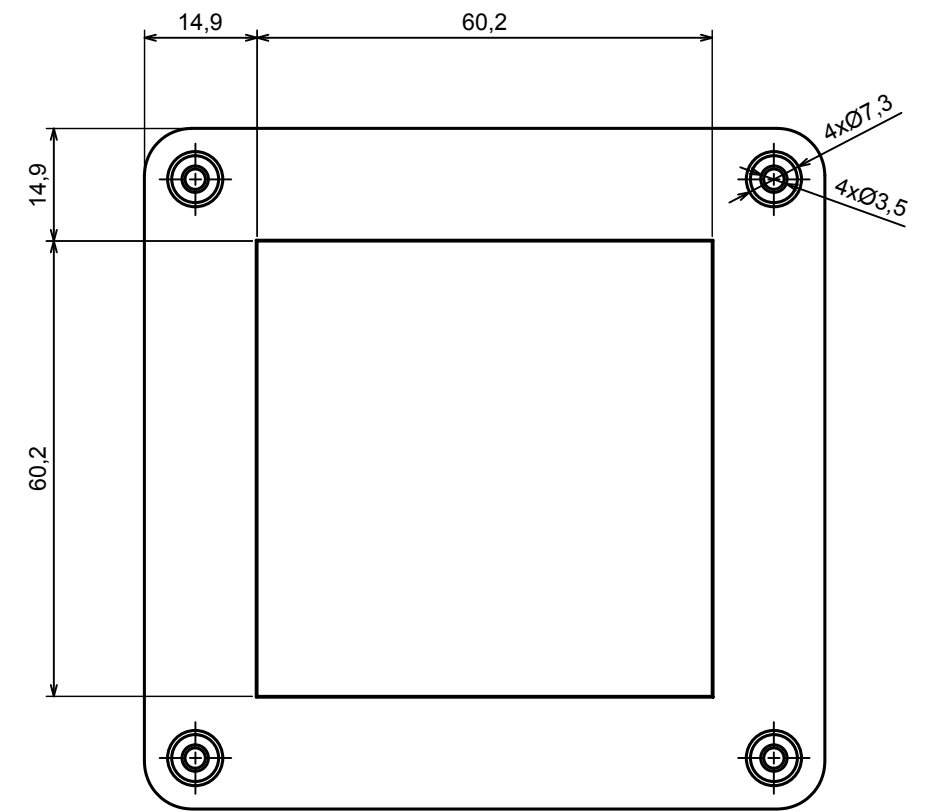

All rights reserved, Copyright Kradox 2021		
Product model	Enclosure ZP90.90.75 TM - Assembly	
Format: A3	Material: PC, ABS	
Scale 1:1	Tolerance: +/- 0.6	

All rights reserved, Copyright Kradox 2021

Product model: Enclosure ZP90.90.75 TM - Base ZP90.90.45 TM

Format: A3 Material: PC, ABS

Scale 1:1 Tolerance: +/- 0.5

**A**

All rights reserved, Copyright Kradox 2021

Product model: Enclosure ZP90.90.75 TM - Cover PZ90.90.30

Format: A3 Material: PC, ABS

Scale 1:1 Tolerance: +/- 0.5