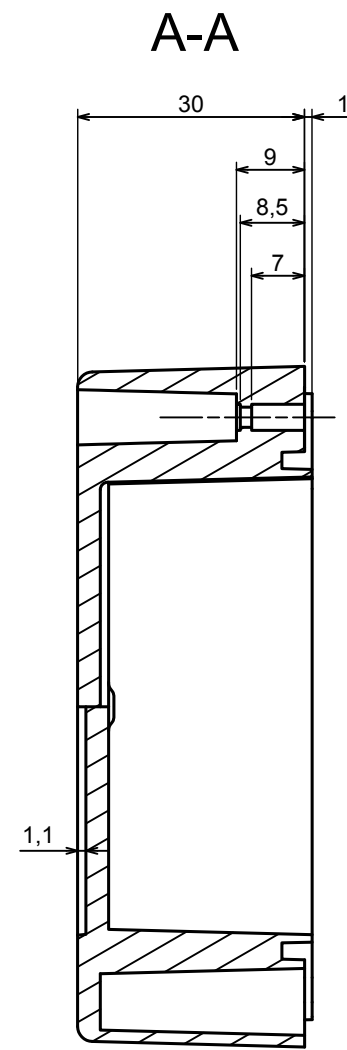

All rights reserved, Copyright Kradox 2021		
Product model	Enclosure ZP90.90.75 TM - Assembly	
Format: A3	Material: PC, ABS	
Scale 1:1	Tolerance: +/- 0.6	

All rights reserved, Copyright Kradox 2021

Product model: Enclosure ZP90.90.75 TM - Base ZP90.90.45 TM

Format: A3 Material: PC, ABS

Scale 1:1 Tolerance: +/- 0.5

**A**

All rights reserved, Copyright Kradox 2021

Product model: Enclosure ZP90.90.75 TM - Cover PZ90.90.30

Format: A3 Material: PC, ABS

Scale 1:1 Tolerance: +/- 0.5