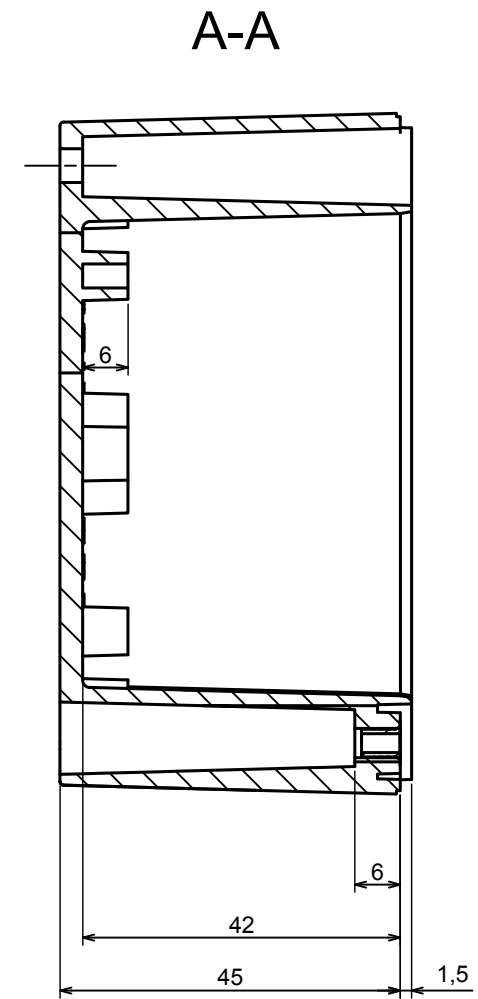

All rights reserved, Copyright Kradox 2021		
Product model	Enclosure ZP90.90.75 TM - Assembly	
Format: A3	Material: PC, ABS	
Scale 1:1	Tolerance: +/- 0.6	

All rights reserved, Copyright Kradox 2021

Product model: Enclosure ZP90.90.75 TM - Base ZP90.90.45 TM

Format: A3 Material: PC, ABS

Scale 1:1 Tolerance: +/- 0.5

**A**

All rights reserved, Copyright Kradox 2021

Product model: Enclosure ZP90.90.75 TM - Cover PZ90.90.30

Format: A3 Material: PC, ABS

Scale 1:1 Tolerance: +/- 0.5