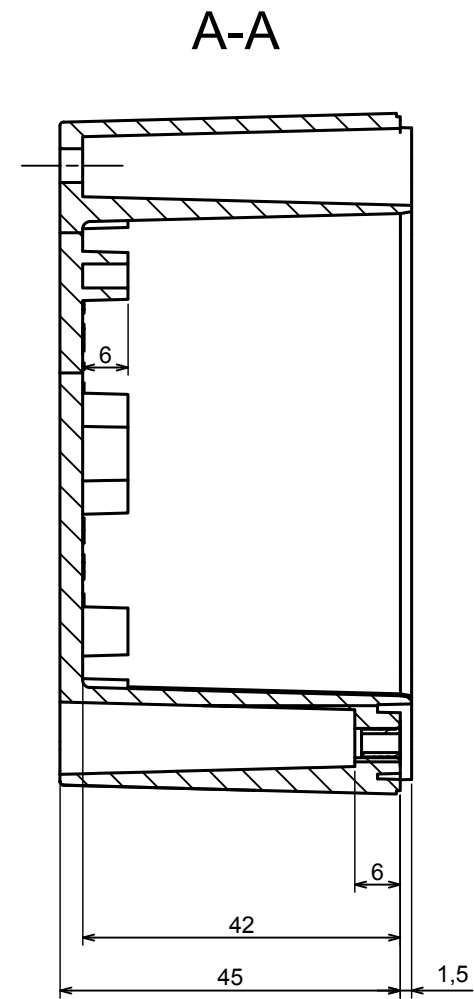

All rights reserved, Copyright Kradox 2021		
Product model	Enclosure ZP90.90.75S TM - Assembly	
Format: A3	Material: PC, ABS	
Scale 1:1	Tolerance: +/- 0.6	

All rights reserved, Copyright Kradox 2021

Product model: Enclosure ZP90.90.75S TM - Base ZP90.90.45 TM

Format: A3 Material: PC, ABS

Scale 1:1 Tolerance: +/- 0.5

All rights reserved, Copyright Kradox 2021		
Product model	Enclosure ZP90.90.75S TM - Cover PZ90.90.30S	
Format: A3	Material: PC, ABS	
Scale 1:1	Tolerance: +/- 0.5	