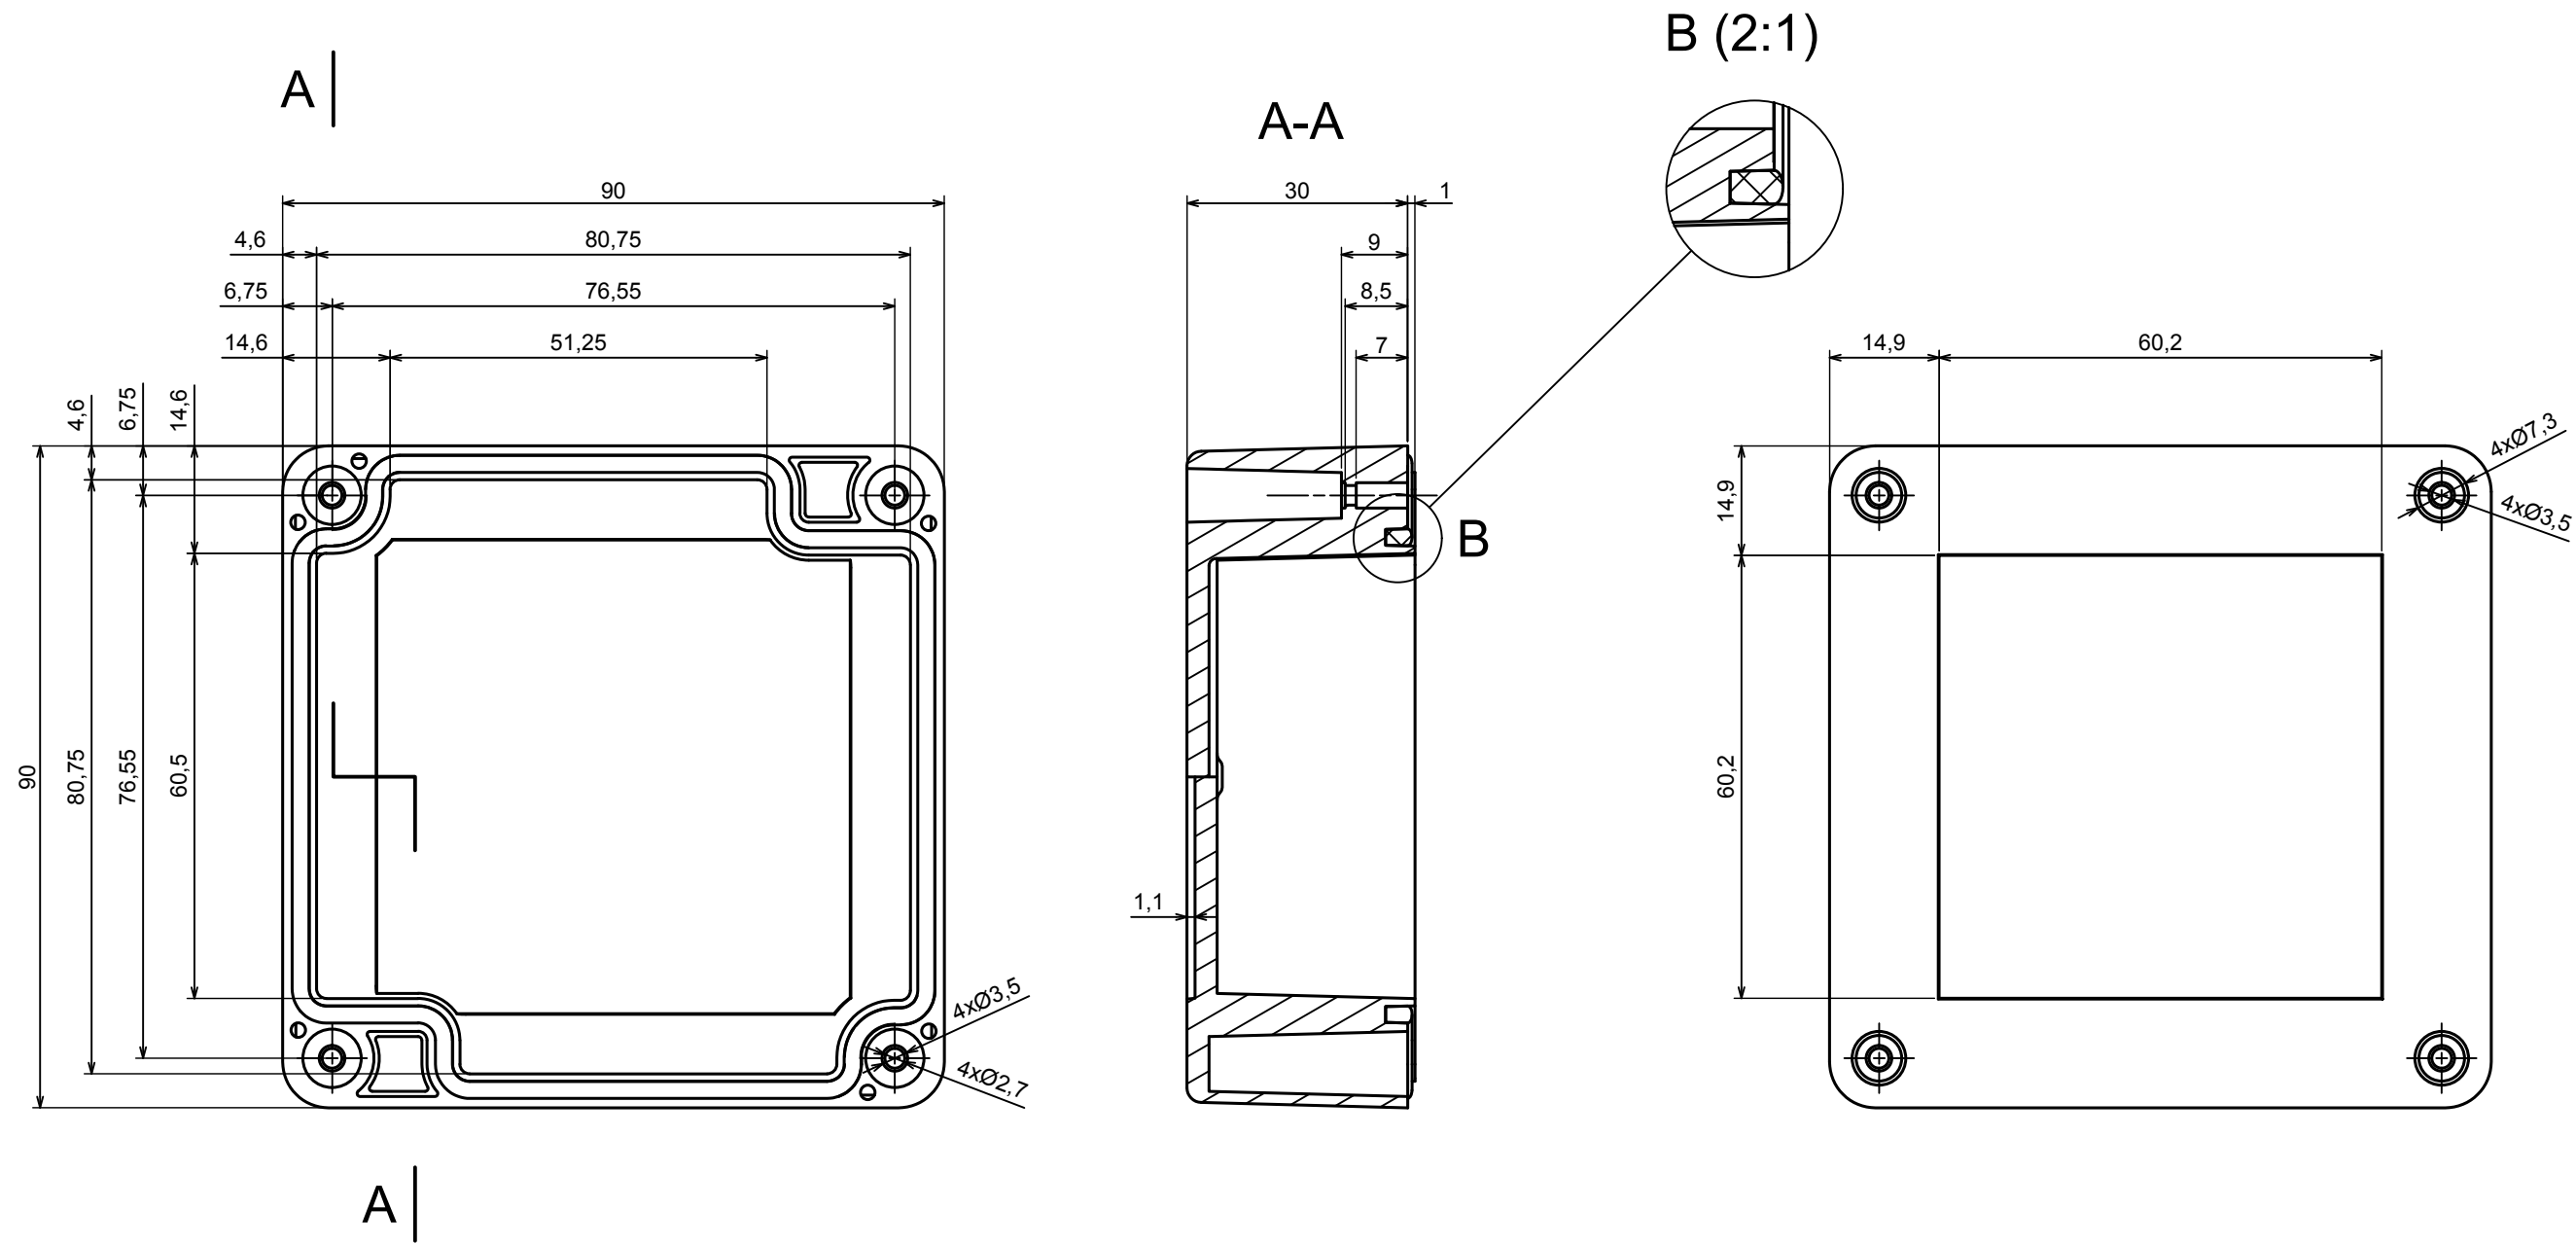

All rights reserved, Copyright Kradox 2021		
Product model	Enclosure ZP90.90.75S TM - Assembly	
Format: A3	Material: PC, ABS	
Scale 1:1	Tolerance: +/- 0.6	

All rights reserved, Copyright Kradox 2021

Product model: Enclosure ZP90.90.75S TM - Base ZP90.90.45 TM

Format: A3 Material: PC, ABS

Scale 1:1 Tolerance: +/- 0.5

All rights reserved, Copyright Kradox 2021		
Product model	Enclosure ZP90.90.75S TM - Cover PZ90.90.30S	
Format: A3	Material: PC, ABS	
Scale 1:1	Tolerance: +/- 0.5	