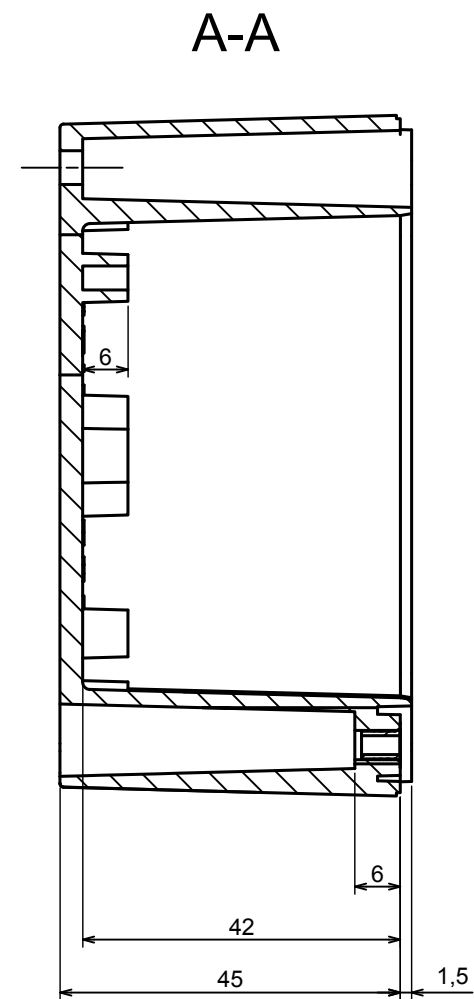

All rights reserved, Copyright Kradox 2021		
Product model	Enclosure ZP90.90.75S TM - Assembly	
Format: A3	Material: PC, ABS	
Scale 1:1	Tolerance: +/- 0.6	

All rights reserved, Copyright Kradox 2021

Product model: Enclosure ZP90.90.75S TM - Base ZP90.90.45 TM

Format: A3 Material: PC, ABS

Scale 1:1 Tolerance: +/- 0.5

All rights reserved, Copyright Kradox 2021

Product model: Enclosure ZP90.90.75S TM - Cover PZ90.90.30S

Format: A3 Material: PC, ABS

Scale 1:1 Tolerance: +/- 0.5