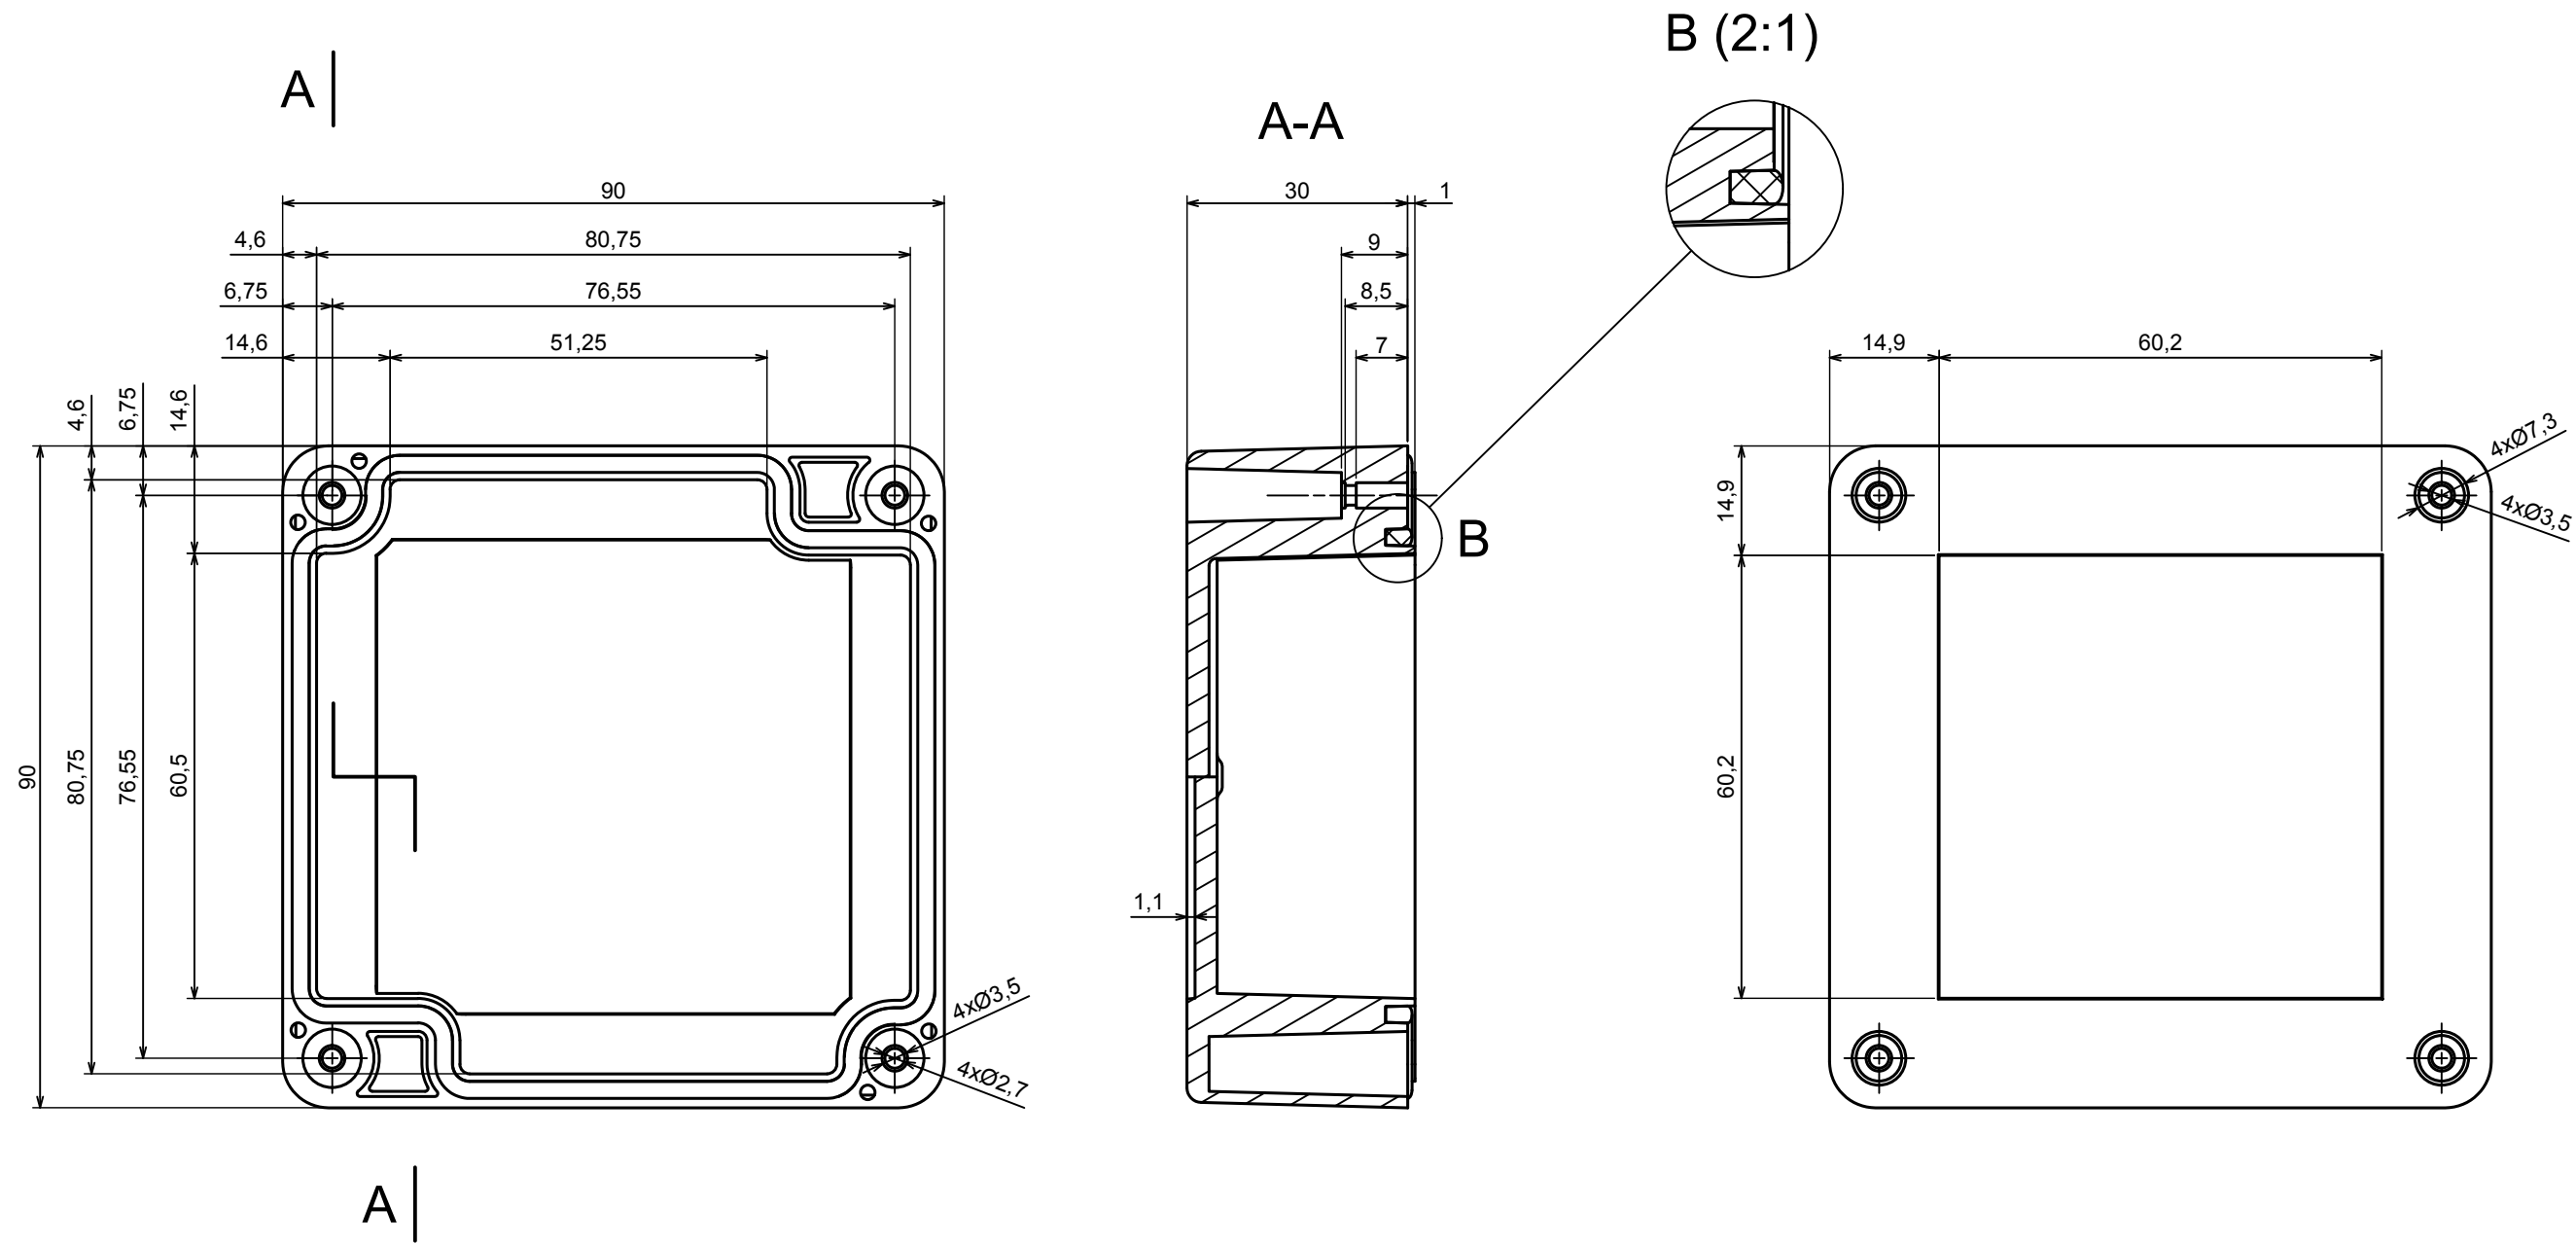

All rights reserved, Copyright Kradox 2021		
Product model	Enclosure ZP90.90.75S TM - Assembly	
Format: A3	Material: PC, ABS	
Scale 1:1	Tolerance: +/- 0.6	

All rights reserved, Copyright Kradox 2021

Product model: Enclosure ZP90.90.75S TM - Base ZP90.90.45 TM

Format: A3 Material: PC, ABS

Scale 1:1 Tolerance: +/- 0.5

All rights reserved, Copyright Kradox 2021

Product model: Enclosure ZP90.90.75S TM - Cover PZ90.90.30S

Format: A3 Material: PC, ABS

Scale 1:1 Tolerance: +/- 0.5