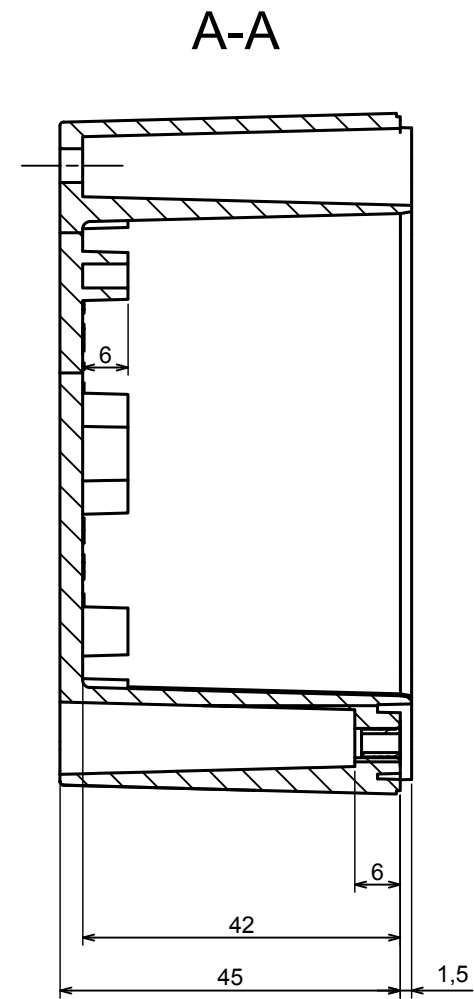

All rights reserved, Copyright Kradox 2021		
Product model	Enclosure ZP90.90.75S TM - Assembly	
Format: A3	Material: PC, ABS	
Scale 1:1	Tolerance: +/- 0.6	

All rights reserved, Copyright Kradox 2021

Product model: Enclosure ZP90.90.75S TM - Base ZP90.90.45 TM

Format: A3 Material: PC, ABS

Scale 1:1 Tolerance: +/- 0.5

All rights reserved, Copyright Kradox 2021

Product model: Enclosure ZP90.90.75S TM - Cover PZ90.90.30S

Format: A3 Material: PC, ABS

Scale 1:1 Tolerance: +/- 0.5