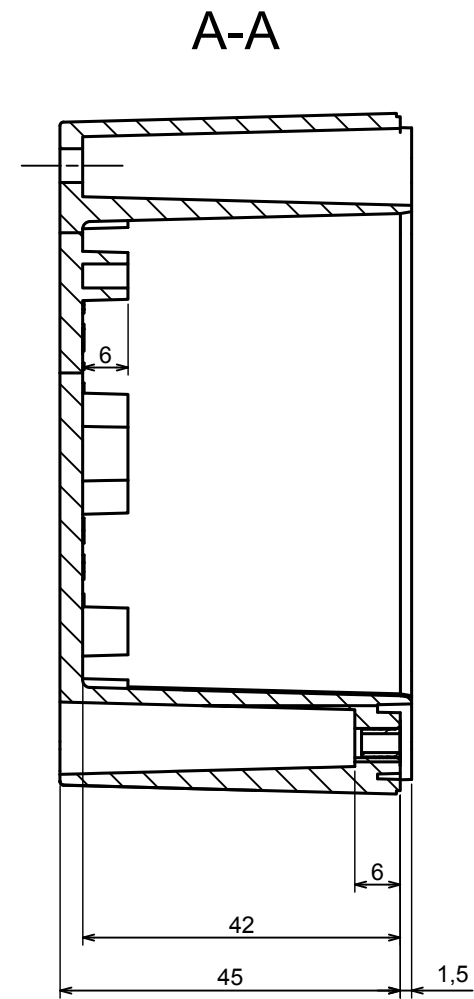

All rights reserved, Copyright Kradox 2021		
Product model	Enclosure ZP90.90.75S TM - Assembly	
Format: A3	Material: PC, ABS	
Scale 1:1	Tolerance: +/- 0.6	

All rights reserved, Copyright Kradox 2021

Product model: Enclosure ZP90.90.75S TM - Base ZP90.90.45 TM

Format: A3 Material: PC, ABS

Scale 1:1 Tolerance: +/- 0.5

All rights reserved, Copyright Kradox 2021	
Product model	Enclosure ZP90.90.75S TM - Cover PZ90.90.30S
Format: A3	Material: PC, ABS
Scale 1:1	Tolerance: +/- 0.5