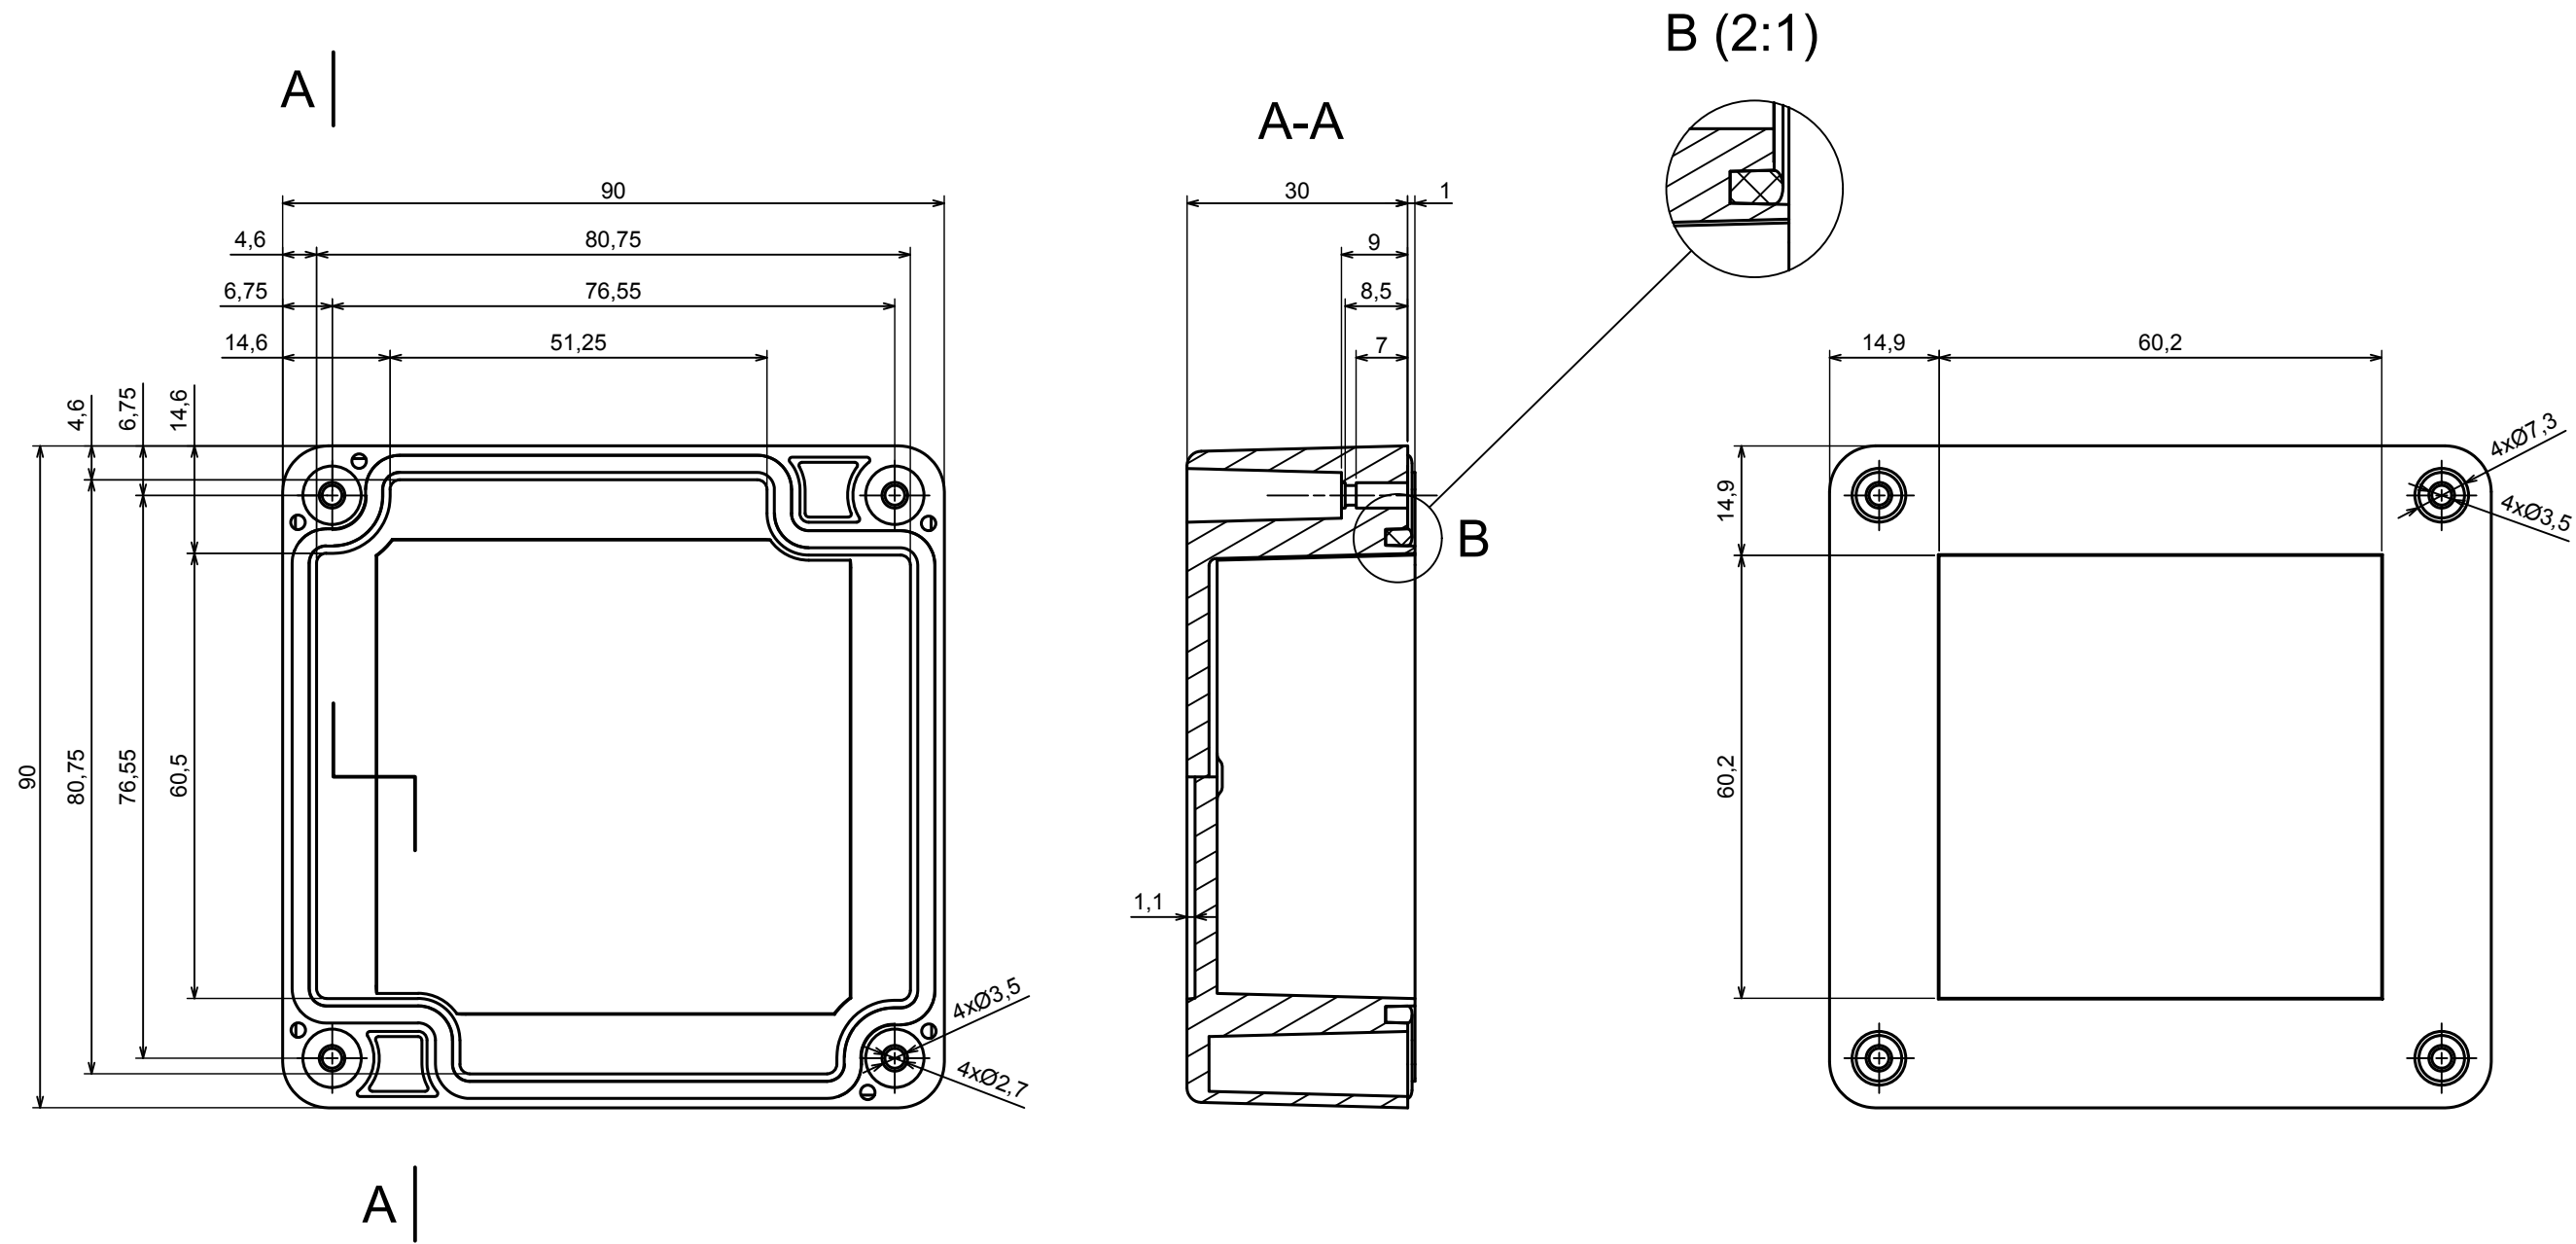

All rights reserved, Copyright Kradox 2021		
Product model	Enclosure ZP90.90.75S TM - Assembly	
Format: A3	Material: PC, ABS	
Scale 1:1	Tolerance: +/- 0.6	

All rights reserved, Copyright Kradox 2021

Product model: Enclosure ZP90.90.75S TM - Base ZP90.90.45 TM

Format: A3 Material: PC, ABS

Scale 1:1 Tolerance: +/- 0.5

All rights reserved, Copyright Kradox 2021	
Product model	Enclosure ZP90.90.75S TM - Cover PZ90.90.30S
Format: A3	Material: PC, ABS
Scale 1:1	Tolerance: +/- 0.5