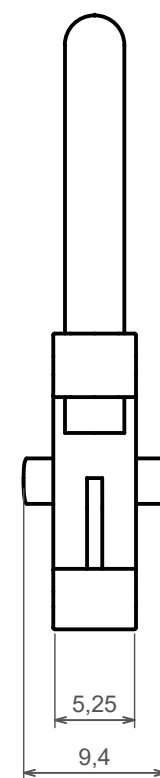

A |

A |

A-A

All rights reserved, Copyright Kradox 2023

Product model    Enclosure ZPSU1 - Assembly

Format: A3    Material: ABS

Scale 1:1    Tolerance: +/- 0.5

All rights reserved, Copyright Kradox 2023

Product model Enclosure ZPSU1 - Base

Format: A3 Material: ABS

Scale 2:1 Tolerance: +/- 0.5

B |

B |

B-B

All rights reserved, Copyright Kradox 2023

Product model Enclosure ZPSU1 - Cover

Format: A3 Material: ABS

Scale 2:1 Tolerance: +/- 0.5

All rights reserved, Copyright Kradox 2023

Product model    Enclosure ZPSU1 - Bend protector Ø5

Format: A3    Material: Rubber

Scale 5:1    Tolerance: +/- 0.8

All rights reserved, Copyright Kradox 2023		
Product model	Enclosure ZPSU1 - Plug	
Format: A3	Material:	
Scale 2:1	Tolerance: +/- 0.5	