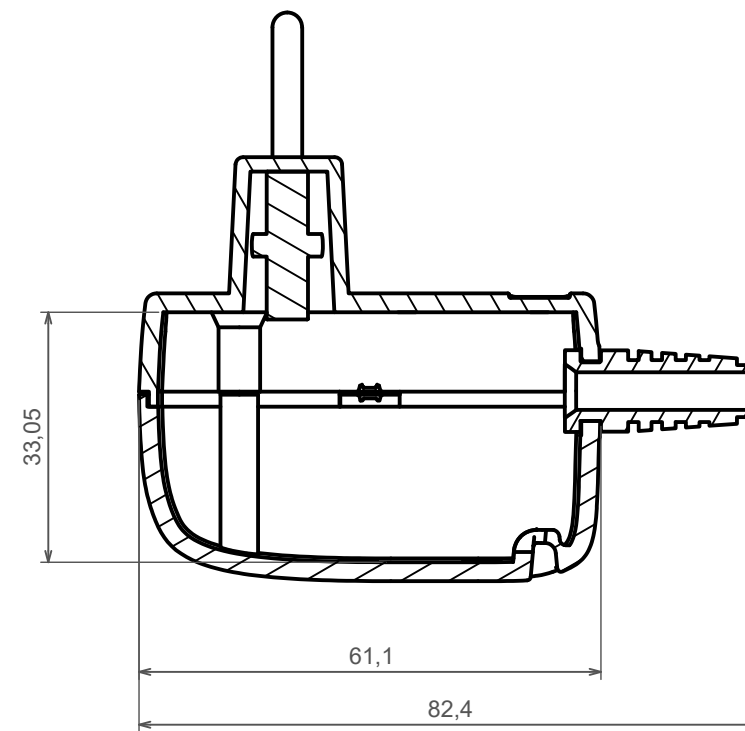

A |

A |

A-A

All rights reserved, Copyright Kradox 2023

Product model    Enclosure ZPSU1 - Assembly

Format: A3    Material: ABS

Scale 1:1    Tolerance: +/- 0.5

All rights reserved, Copyright Kradox 2023

Product model Enclosure ZPSU1 - Base

Format: A3 Material: ABS

Scale 2:1 Tolerance: +/- 0.5

B |

B |

B-B

All rights reserved, Copyright Kradox 2023

Product model Enclosure ZPSU1 - Cover

Format: A3 Material: ABS

Scale 2:1 Tolerance: +/- 0.5

All rights reserved, Copyright Kradox 2023

Product model    Enclosure ZPSU1 - Bend protector Ø5

Format: A3    Material: Rubber

Scale 5:1    Tolerance: +/- 0.8

All rights reserved, Copyright Kradox 2023		
Product model	Enclosure ZPSU1 - Plug	
Format: A3	Material:	
Scale 2:1	Tolerance: +/- 0.5	