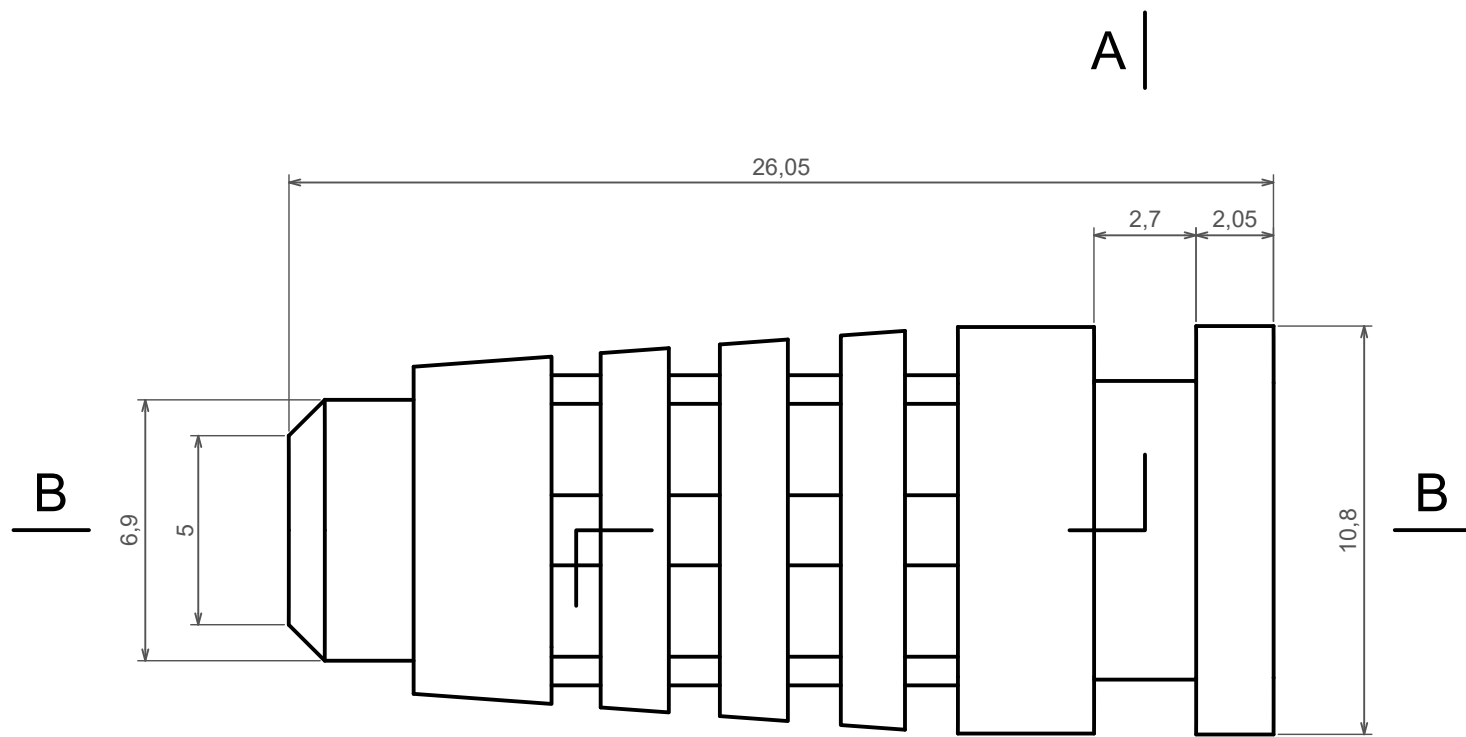

Product model Enclosure ZPSU1 - Base

Format: A3 Material: ABS

Scale 2:1 Tolerance: +/- 0.5

B |

B |

B-B

All rights reserved, Copyright Kradox 2023

Product model Enclosure ZPSU1 - Cover

Format: A3 Material: ABS

Scale 2:1 Tolerance: +/- 0.5

All rights reserved, Copyright Kradox 2023

Product model    Enclosure ZPSU1 - Bend protector Ø5

Format: A3    Material: Rubber

Scale 5:1    Tolerance: +/- 0.8

All rights reserved, Copyright Kradox 2023		
Product model	Enclosure ZPSU1 - Plug	
Format: A3	Material:	
Scale 2:1	Tolerance: +/- 0.5	