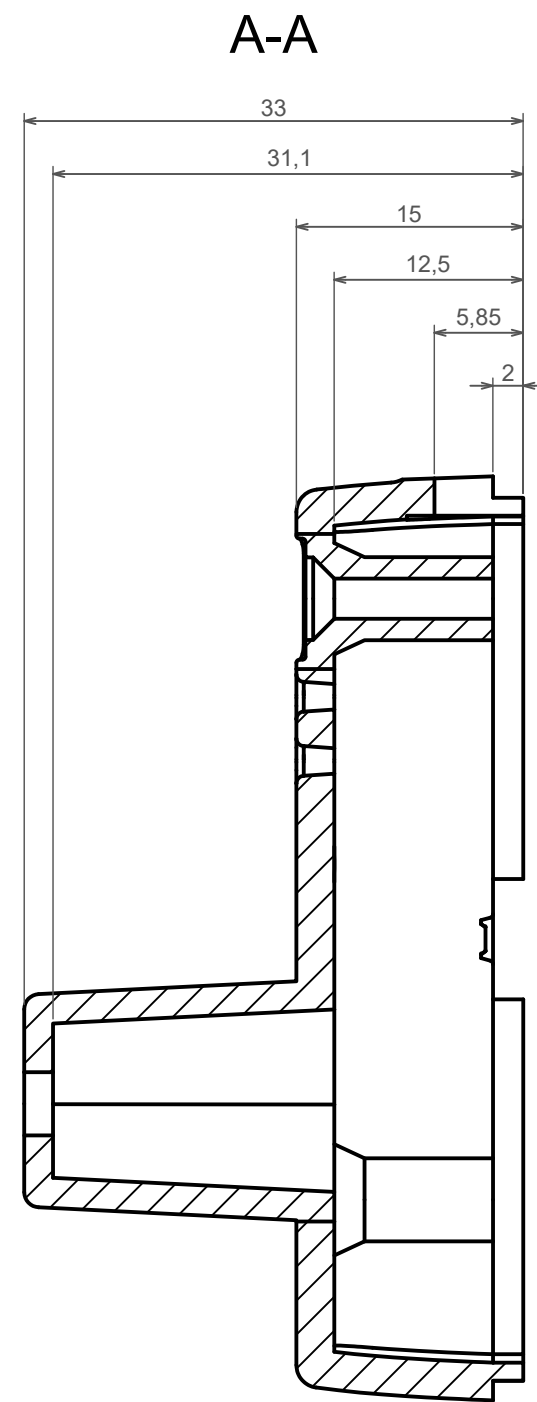

A |

A |

A-A

All rights reserved, Copyright Kradox 2023

Product model    Enclosure ZPSU1 - Assembly

Format: A3    Material: ABS

Scale 1:1    Tolerance: +/- 0.5

All rights reserved, Copyright Kradox 2023

Product model Enclosure ZPSU1 - Base

Format: A3 Material: ABS

Scale 2:1 Tolerance: +/- 0.5

B |

B |

B-B

All rights reserved, Copyright Kradox 2023

Product model Enclosure ZPSU1 - Cover

Format: A3 Material: ABS

Scale 2:1 Tolerance: +/- 0.5

All rights reserved, Copyright Kradox 2023

Product model    Enclosure ZPSU1 - Bend protector Ø5

Format: A3    Material: Rubber

Scale 5:1    Tolerance: +/- 0.8

All rights reserved, Copyright Kradox 2023		
Product model	Enclosure ZPSU1 - Plug	
Format: A3	Material:	
Scale 2:1	Tolerance: +/- 0.5	