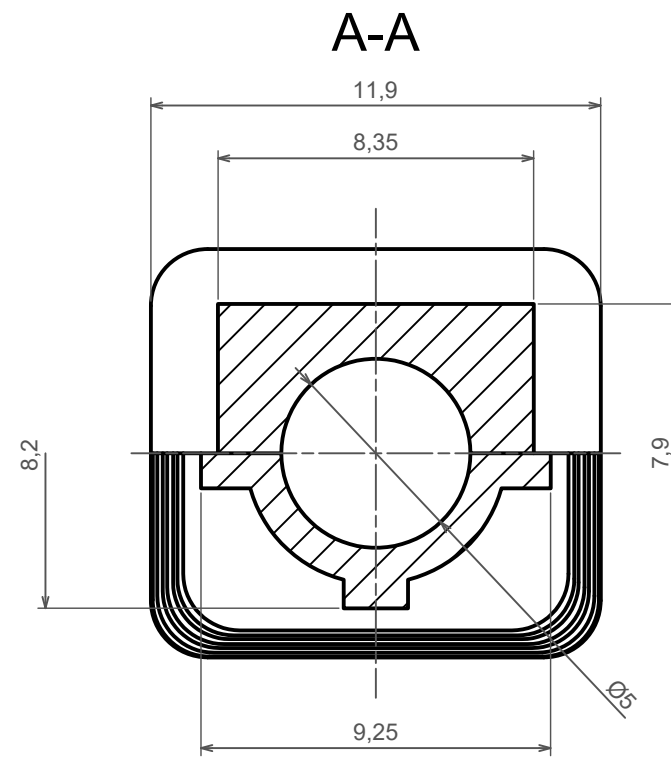

A |

A |

A-A

All rights reserved, Copyright Kradox 2023

Product model    Enclosure ZPSU1 - Assembly

Format: A3    Material: ABS

Scale 1:1    Tolerance: +/- 0.5

All rights reserved, Copyright Kradox 2023

Product model Enclosure ZPSU1 - Base

Format: A3 Material: ABS

Scale 2:1 Tolerance: +/- 0.5

B |

B |

B-B

All rights reserved, Copyright Kradox 2023

Product model Enclosure ZPSU1 - Cover

Format: A3 Material: ABS

Scale 2:1 Tolerance: +/- 0.5

All rights reserved, Copyright Kradox 2023

Product model    Enclosure ZPSU1 - Bend protector Ø5

Format: A3    Material: Rubber

Scale 5:1    Tolerance: +/- 0.8

All rights reserved, Copyright Kradox 2023		
Product model	Enclosure ZPSU1 - Plug	
Format: A3	Material:	
Scale 2:1	Tolerance: +/- 0.5	