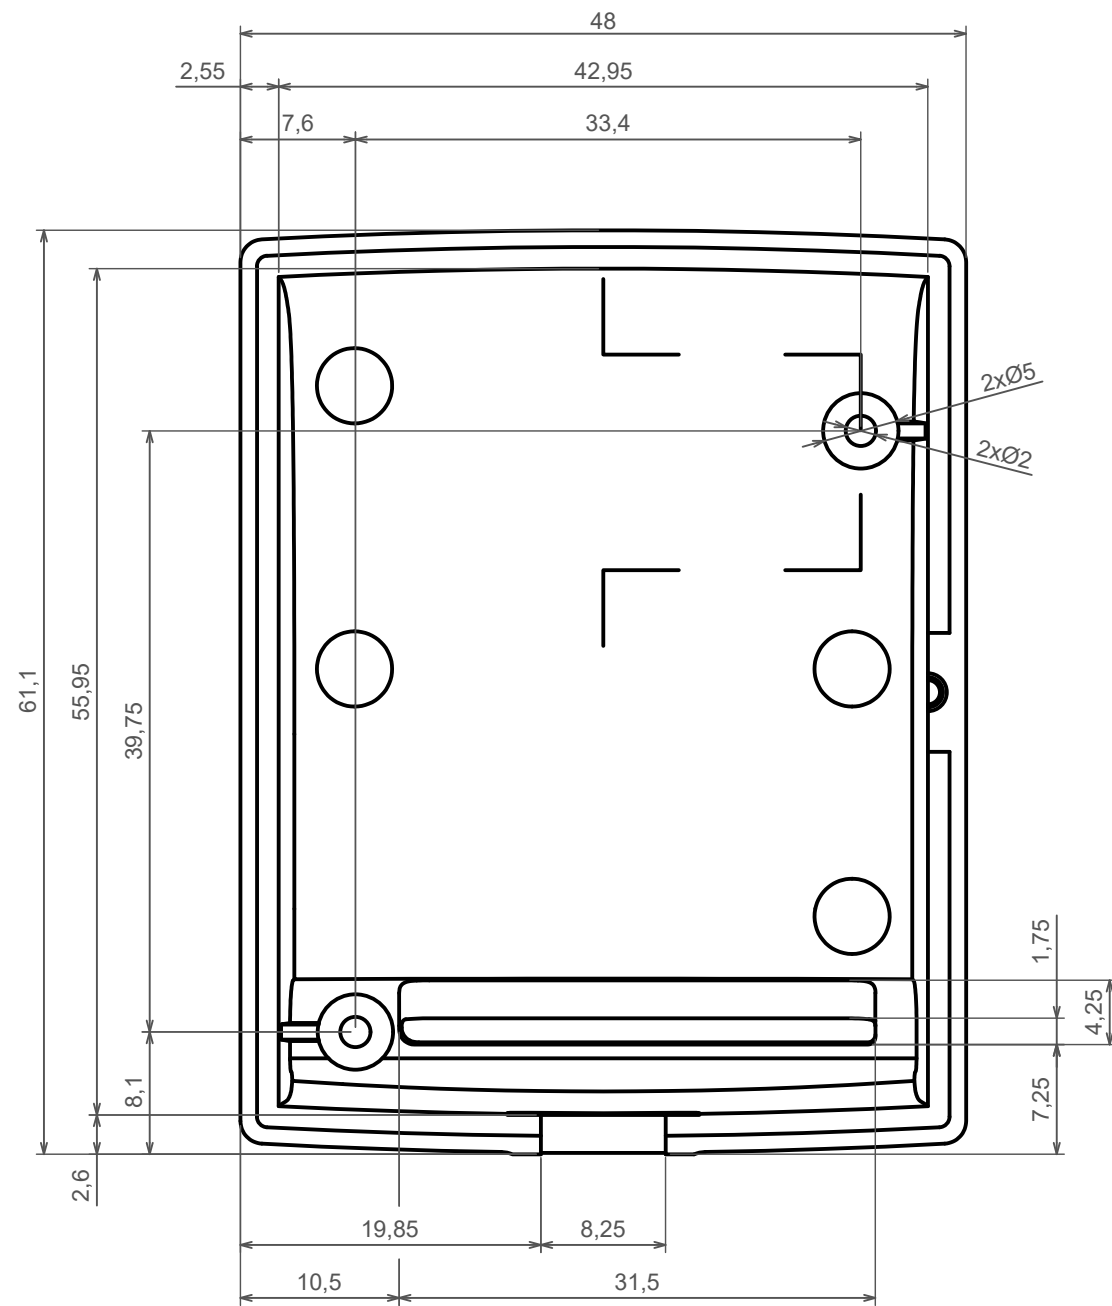

A |

A |

A-A

All rights reserved, Copyright Kradox 2023

Product model    Enclosure ZPSU1 - Assembly

Format: A3    Material: ABS

Scale 1:1    Tolerance: +/- 0.5

All rights reserved, Copyright Kradox 2023

Product model Enclosure ZPSU1 - Base

Format: A3 Material: ABS

Scale 2:1 Tolerance: +/- 0.5

B |

B |

B-B

All rights reserved, Copyright Kradox 2023

Product model Enclosure ZPSU1 - Cover

Format: A3 Material: ABS

Scale 2:1 Tolerance: +/- 0.5

All rights reserved, Copyright Kradox 2023

Product model    Enclosure ZPSU1 - Bend protector Ø5

Format: A3    Material: Rubber

Scale 5:1    Tolerance: +/- 0.8

All rights reserved, Copyright Kradox 2023		
Product model	Enclosure ZPSU1 - Plug	
Format: A3	Material:	
Scale 2:1	Tolerance: +/- 0.5	