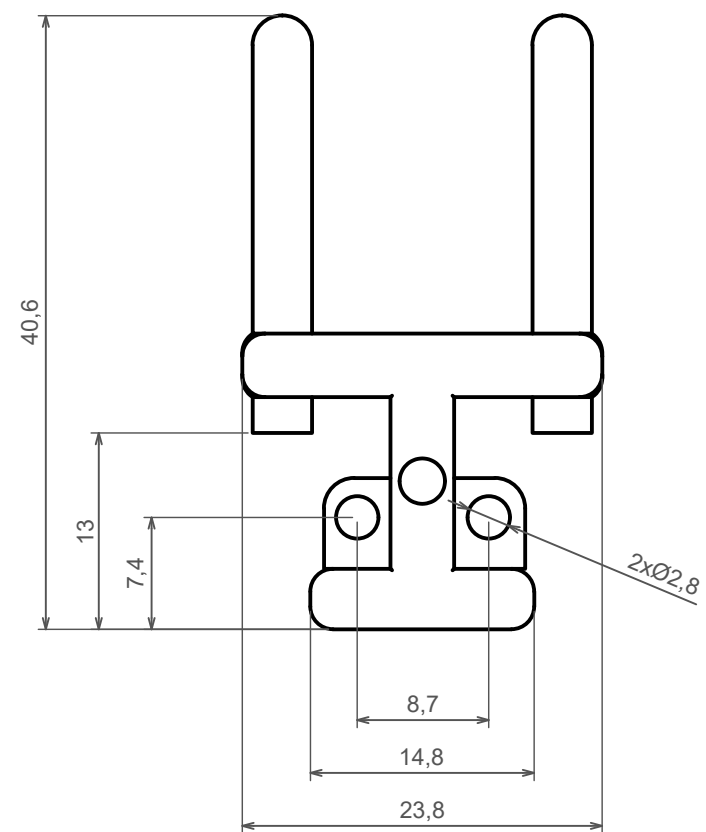

Format: A3 Material: ABS

Scale 2:1 Tolerance: +/- 0.5

All rights reserved, Copyright Kradox 2023

Product model    Enclosure ZPSU1 - Bend protector Ø5

Format: A3    Material: Rubber

Scale 5:1    Tolerance: +/- 0.8

All rights reserved, Copyright Kradox 2023		
Product model	Enclosure ZPSU1 - Plug	
Format: A3	Material:	
Scale 2:1	Tolerance: +/- 0.5	