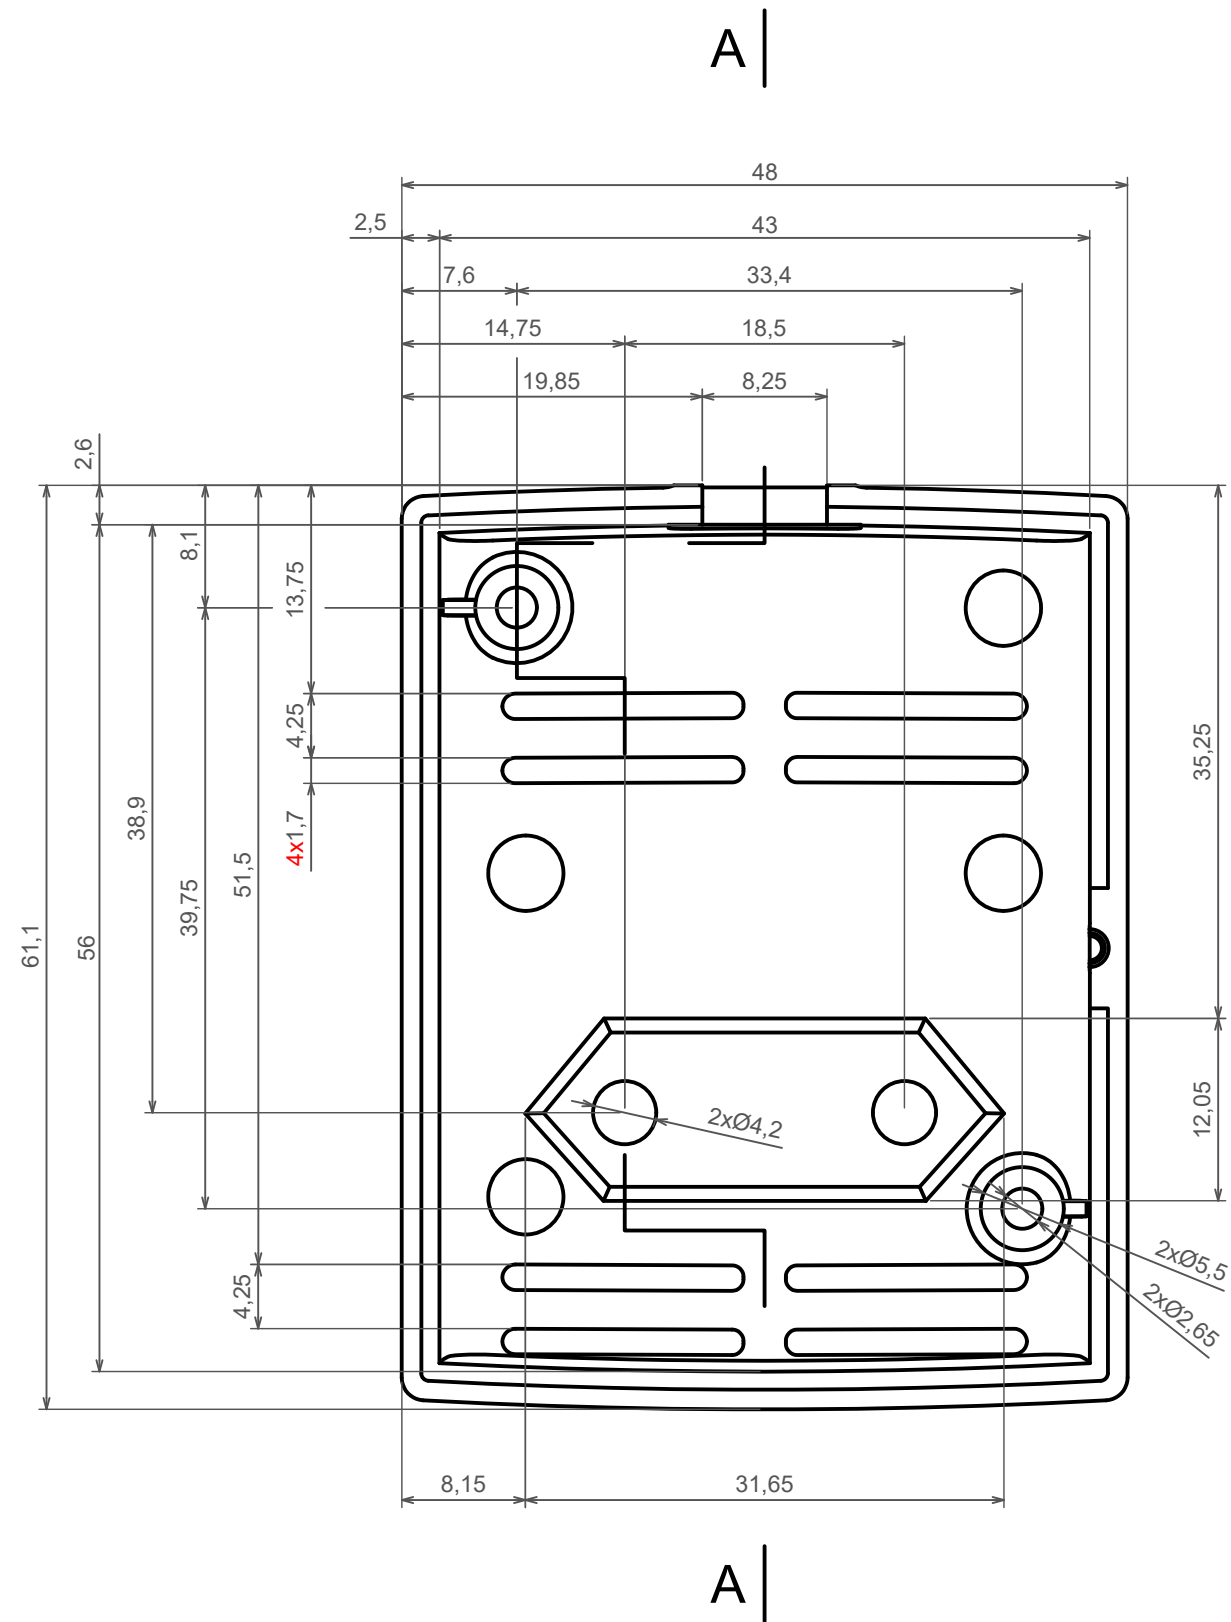

A |

A |

A-A

All rights reserved, Copyright Kradox 2023

Product model    Enclosure ZPSU1 - Assembly

Format: A3    Material: ABS

Scale 1:1    Tolerance: +/- 0.5

All rights reserved, Copyright Kradox 2023

Product model Enclosure ZPSU1 - Base

Format: A3 Material: ABS

Scale 2:1 Tolerance: +/- 0.5

B |

B |

B-B

All rights reserved, Copyright Kradox 2023

Product model Enclosure ZPSU1 - Cover

Format: A3 Material: ABS

Scale 2:1 Tolerance: +/- 0.5

All rights reserved, Copyright Kradox 2023

Product model    Enclosure ZPSU1 - Bend protector Ø5

Format: A3    Material: Rubber

Scale 5:1    Tolerance: +/- 0.8

All rights reserved, Copyright Kradox 2023		
Product model	Enclosure ZPSU1 - Plug	
Format: A3	Material:	
Scale 2:1	Tolerance: +/- 0.5	