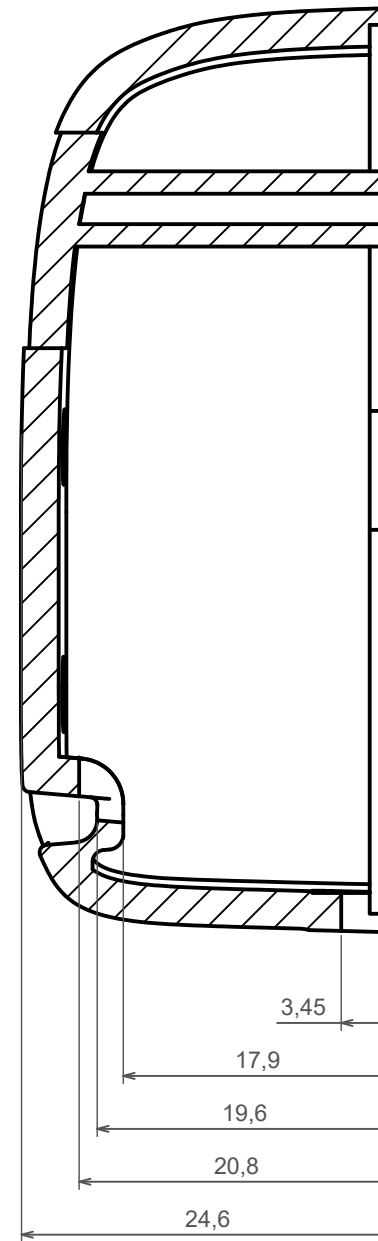

A |

A |

A-A

All rights reserved, Copyright Kradox 2023

Product model    Enclosure ZPSU1 - Assembly

Format: A3    Material: ABS

Scale 1:1    Tolerance: +/- 0.5

All rights reserved, Copyright Kradox 2023

Product model Enclosure ZPSU1 - Base

Format: A3 Material: ABS

Scale 2:1 Tolerance: +/- 0.5

B |

B |

B-B

All rights reserved, Copyright Kradox 2023

Product model Enclosure ZPSU1 - Cover

Format: A3 Material: ABS

Scale 2:1 Tolerance: +/- 0.5

All rights reserved, Copyright Kradox 2023

Product model    Enclosure ZPSU1 - Bend protector Ø5

Format: A3    Material: Rubber

Scale 5:1    Tolerance: +/- 0.8