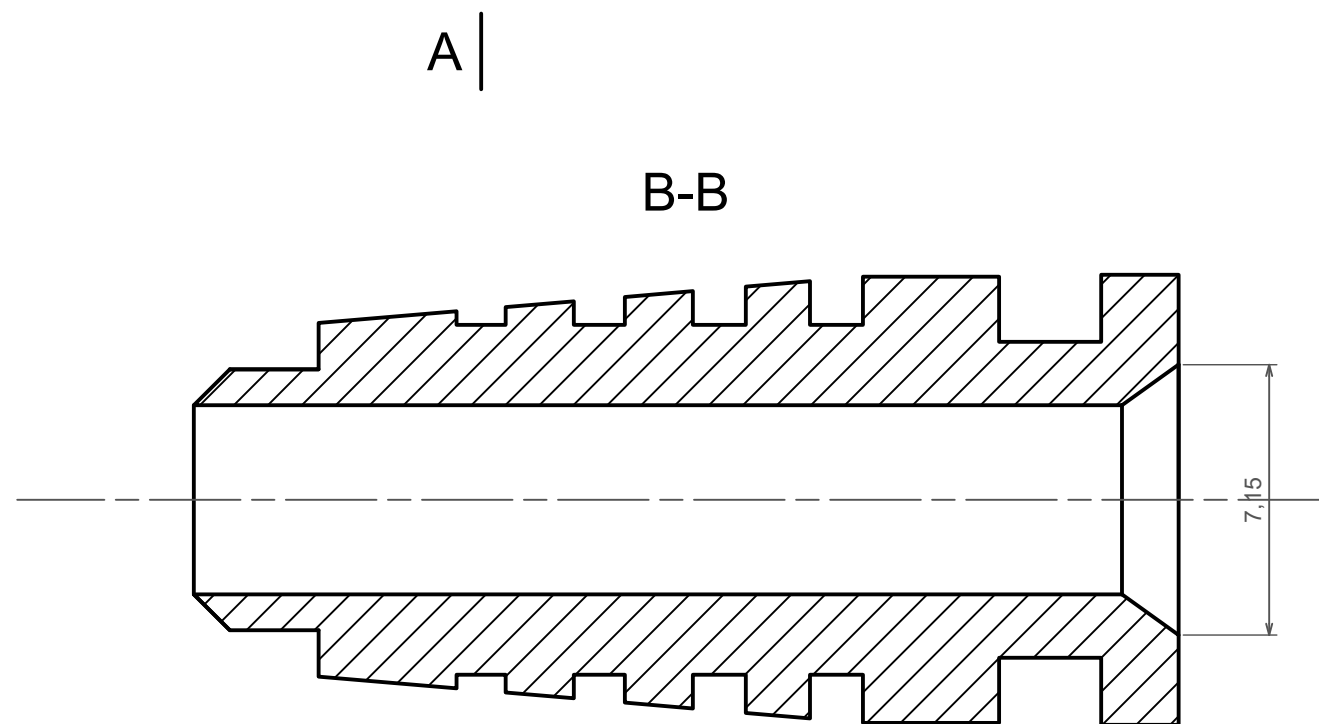

Product model Enclosure ZPSU1 - Base

Format: A3 Material: ABS

Scale 2:1 Tolerance: +/- 0.5

B |

B |

B-B

All rights reserved, Copyright Kradox 2023

Product model Enclosure ZPSU1 - Cover

Format: A3 Material: ABS

Scale 2:1 Tolerance: +/- 0.5

All rights reserved, Copyright Kradox 2023

Product model    Enclosure ZPSU1 - Bend protector Ø5

Format: A3    Material: Rubber

Scale 5:1    Tolerance: +/- 0.8

All rights reserved, Copyright Kradox 2023		
Product model	Enclosure ZPSU1 - Plug	
Format: A3	Material:	
Scale 2:1	Tolerance: +/- 0.5	