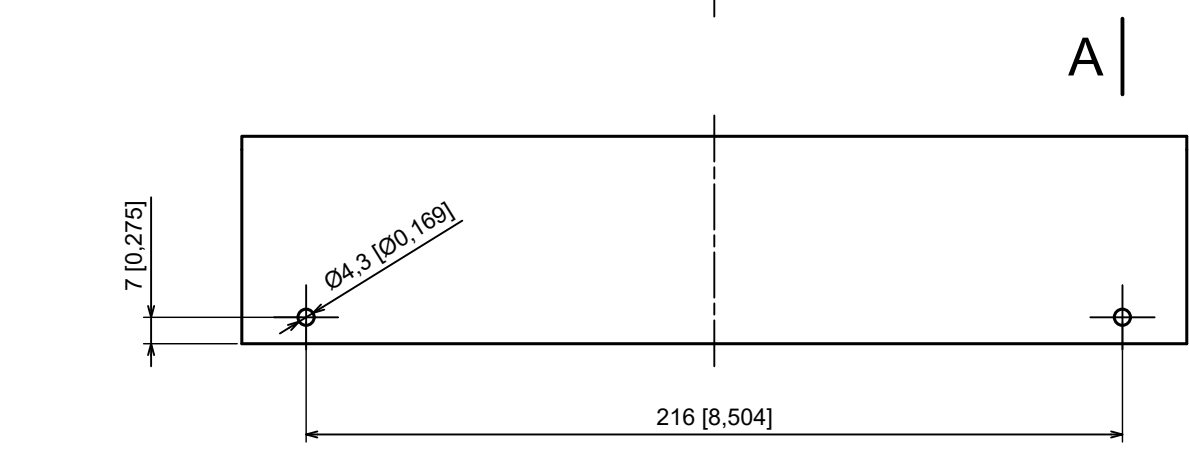

A |

A |

A-A

All rights reserved, Copyright Kradox 2023

Product model Enclosure ZR250.350.110 - Assembly

Format: A3 Material: Al

Scale 1:2 Tolerance: +/- 0.5

All rights reserved, Copyright Kradox 2023		
Product model	Enclosure ZR250.350.110 - Base	
Format: A3	Material: Al	
Scale 1:2	Tolerance: +/- 0.5	

All rights reserved, Copyright Kradox 2023		
Product model	Enclosure ZR250.350.110 - Cover	
Format: A3	Material: Al	
Scale 1:2	Tolerance: +/- 0.5	

All rights reserved, Copyright Kradox 2023		
Product model	Enclosure ZR250.350.110 - Front Panel	
Format: A3	Material: Al	
Scale 1:1	Tolerance: +/- 0.5	

All rights reserved, Copyright Kradox 2023		
Product model	Enclosure ZR250.350.110 - Rail	
Format: A3	Material: Al	
Scale 2:1	Tolerance: +/- 0.5	

All rights reserved, Copyright Kradox 2023		
Product model	Enclosure ZR250.350.110 - Foot	
Format: A3	Material: PE	
Scale 5:1	Tolerance: +/- 0.5	

All rights reserved, Copyright Kradox 2023		
Product model	Enclosure ZR250.350.110 - Pin	
Format: A3	Material: PP	
Scale 5:1	Tolerance: +/- 0.5	

All rights reserved, Copyright Kradox 2023		
Product model	Enclosure ZR250.350.110 - Rubber Pad	
Format: A3	Material: Rubber	
Scale 10:1	Tolerance: +/- 0.5	