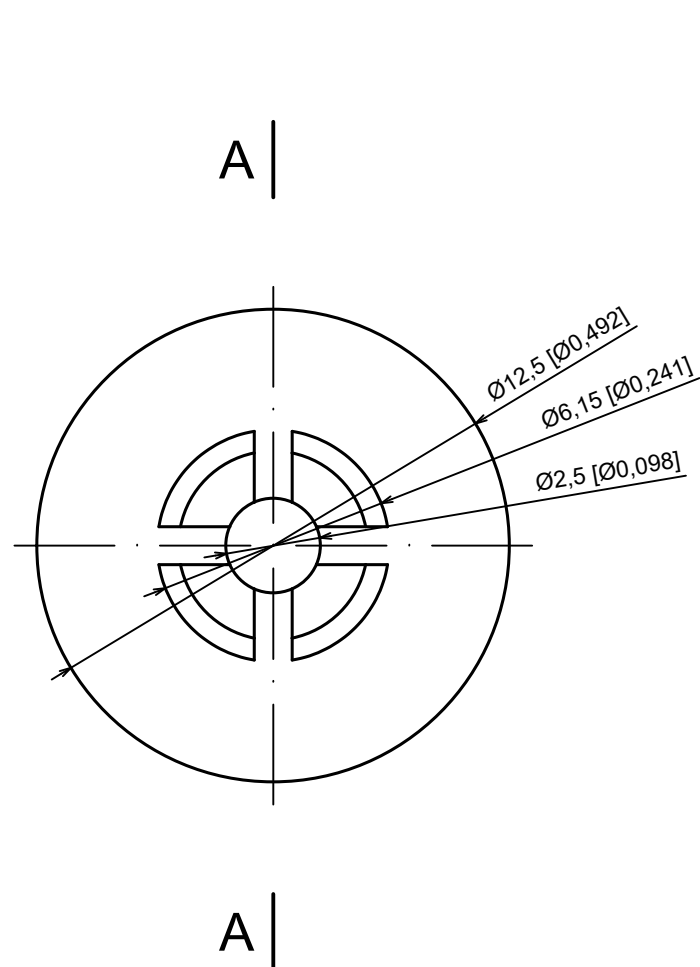

A |

A |

A-A

All rights reserved, Copyright Kradox 2023

Product model Enclosure ZR250.350.110 - Assembly

Format: A3 Material: Al

Scale 1:2 Tolerance: +/- 0.5

All rights reserved, Copyright Kradox 2023		
Product model	Enclosure ZR250.350.110 - Base	
Format: A3	Material: Al	
Scale 1:2	Tolerance: +/- 0.5	

All rights reserved, Copyright Kradox 2023		
Product model	Enclosure ZR250.350.110 - Cover	
Format: A3	Material: Al	
Scale 1:2	Tolerance: +/- 0.5	

All rights reserved, Copyright Kradox 2023		
Product model	Enclosure ZR250.350.110 - Front Panel	
Format: A3	Material: Al	
Scale 1:1	Tolerance: +/- 0.5	

All rights reserved, Copyright Kradox 2023		
Product model	Enclosure ZR250.350.110 - Rail	
Format: A3	Material: Al	
Scale 2:1	Tolerance: +/- 0.5	

All rights reserved, Copyright Kradox 2023		
Product model	Enclosure ZR250.350.110 - Foot	
Format: A3	Material: PE	
Scale 5:1	Tolerance: +/- 0.5	

All rights reserved, Copyright Kradox 2023		
Product model	Enclosure ZR250.350.110 - Pin	
Format: A3	Material: PP	
Scale 5:1	Tolerance: +/- 0.5	

All rights reserved, Copyright Kradox 2023		
Product model	Enclosure ZR250.350.110 - Rubber Pad	
Format: A3	Material: Rubber	
Scale 10:1	Tolerance: +/- 0.5	