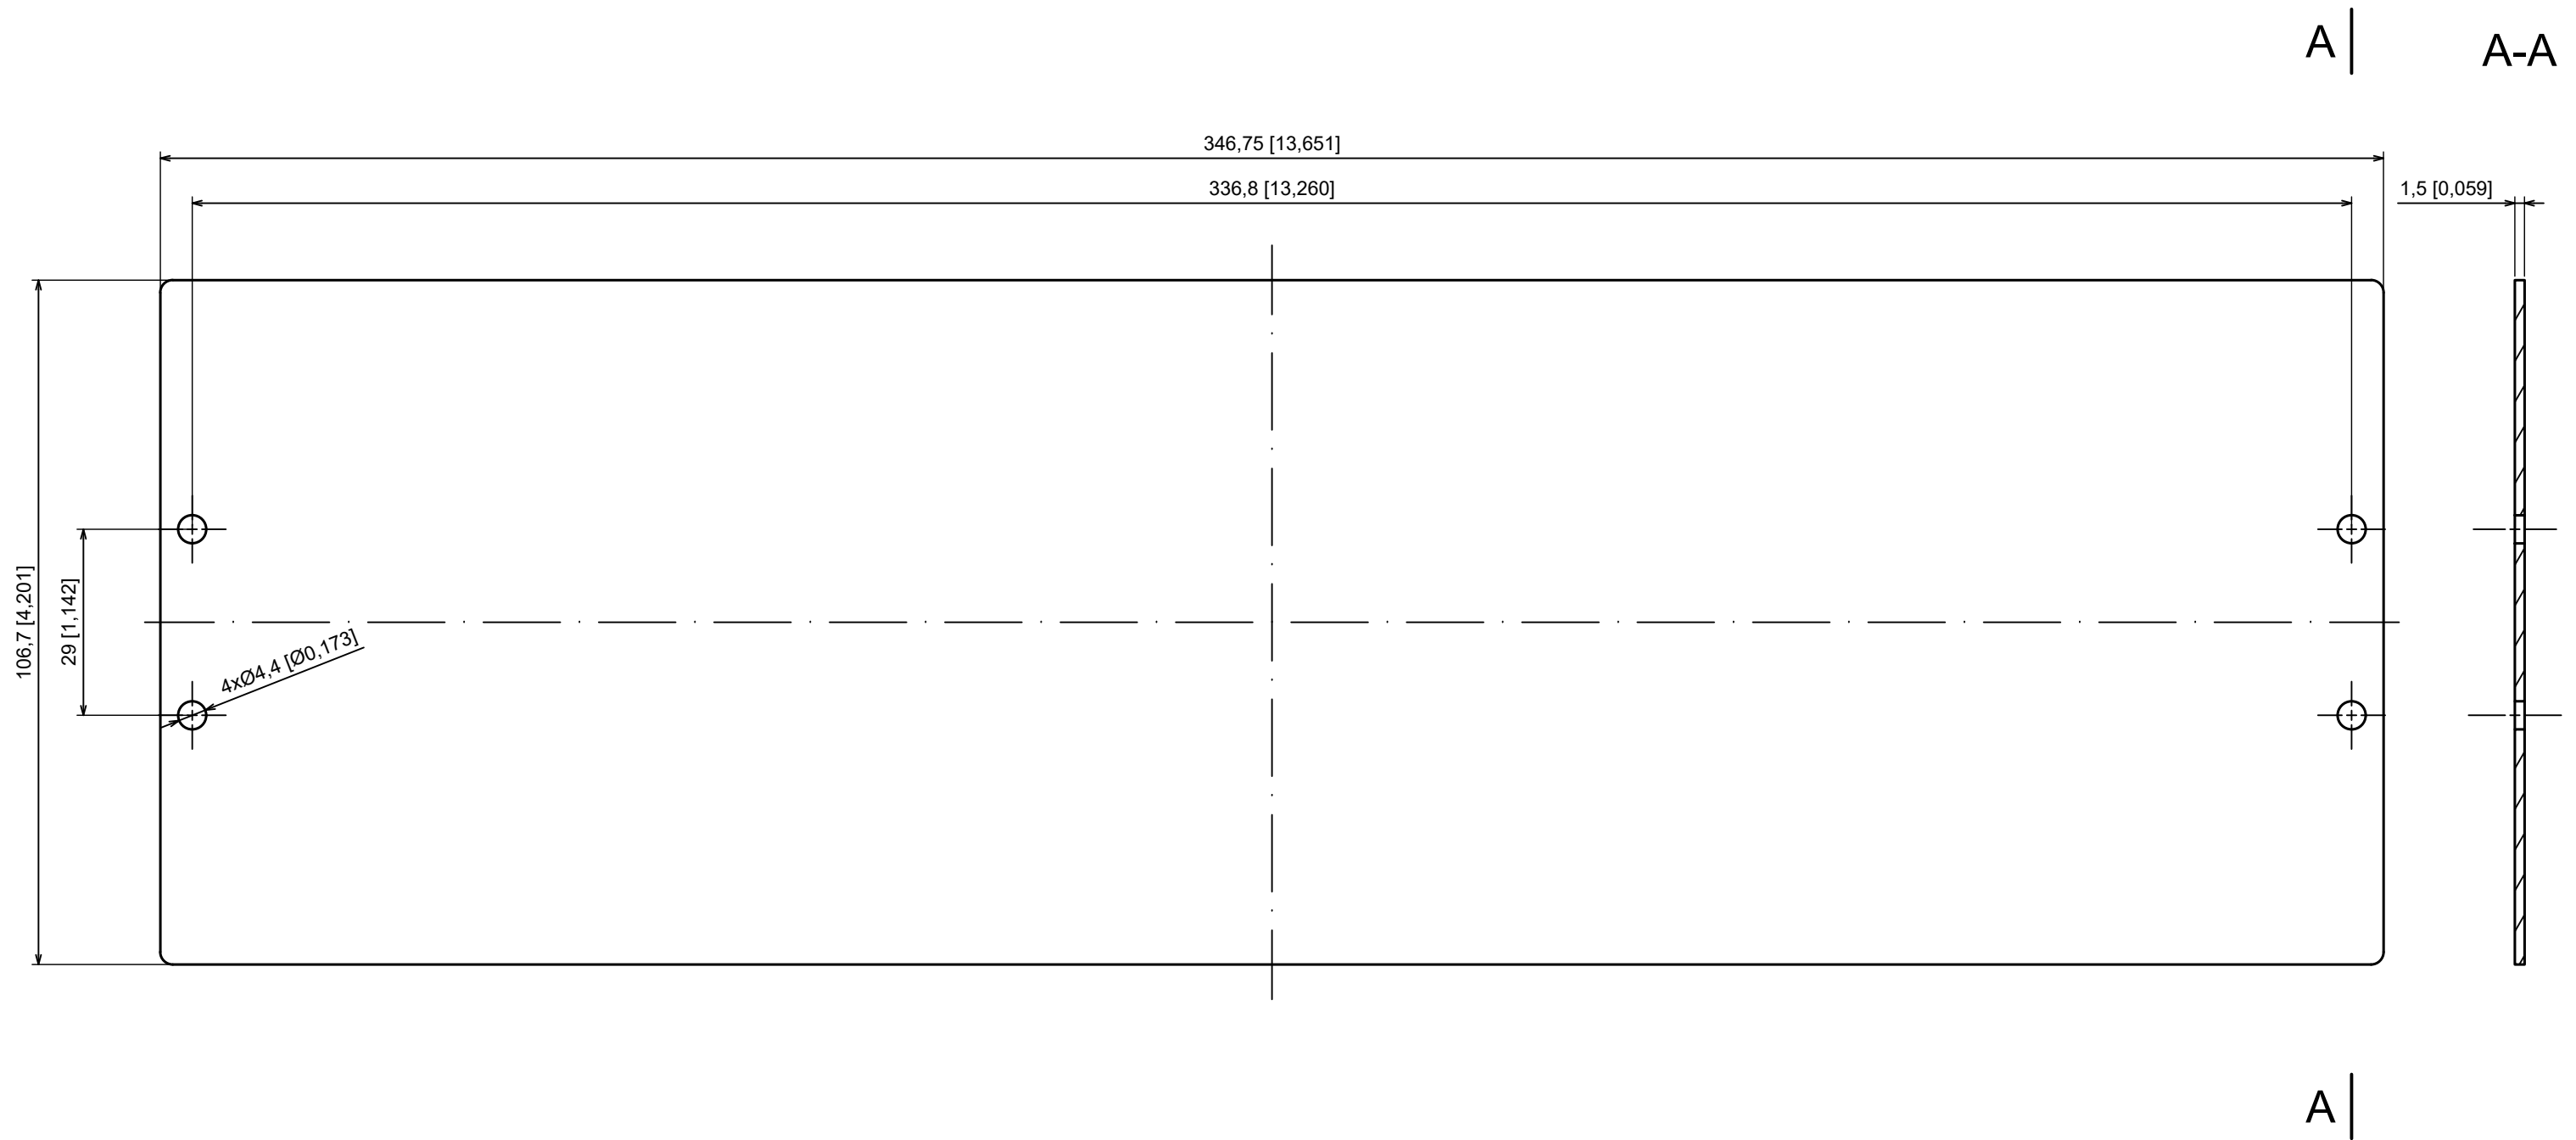

A |

A |

A-A

All rights reserved, Copyright Kradox 2023

Product model Enclosure ZR250.350.110 - Assembly

Format: A3 Material: Al

Scale 1:2 Tolerance: +/- 0.5

All rights reserved, Copyright Kradox 2023		
Product model	Enclosure ZR250.350.110 - Base	
Format: A3	Material: Al	
Scale 1:2	Tolerance: +/- 0.5	

All rights reserved, Copyright Kradox 2023		
Product model	Enclosure ZR250.350.110 - Cover	
Format: A3	Material: Al	
Scale 1:2	Tolerance: +/- 0.5	

All rights reserved, Copyright Kradox 2023		
Product model	Enclosure ZR250.350.110 - Front Panel	
Format: A3	Material: Al	
Scale 1:1	Tolerance: +/- 0.5	

All rights reserved, Copyright Kradox 2023		
Product model	Enclosure ZR250.350.110 - Rail	
Format: A3	Material: Al	
Scale 2:1	Tolerance: +/- 0.5	

All rights reserved, Copyright Kradox 2023		
Product model	Enclosure ZR250.350.110 - Foot	
Format: A3	Material: PE	
Scale 5:1	Tolerance: +/- 0.5	

All rights reserved, Copyright Kradox 2023		
Product model	Enclosure ZR250.350.110 - Pin	
Format: A3	Material: PP	
Scale 5:1	Tolerance: +/- 0.5	

All rights reserved, Copyright Kradox 2023		
Product model	Enclosure ZR250.350.110 - Rubber Pad	
Format: A3	Material: Rubber	
Scale 10:1	Tolerance: +/- 0.5	