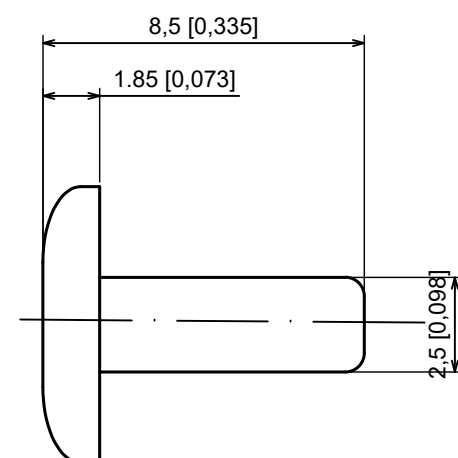

A |

A |

A-A

All rights reserved, Copyright Kradox 2023

Product model Enclosure ZR250.350.110 - Assembly

Format: A3 Material: Al

Scale 1:2 Tolerance: +/- 0.5

All rights reserved, Copyright Kradox 2023		
Product model	Enclosure ZR250.350.110 - Base	
Format: A3	Material: Al	
Scale 1:2	Tolerance: +/- 0.5	

All rights reserved, Copyright Kradox 2023		
Product model	Enclosure ZR250.350.110 - Cover	
Format: A3	Material: Al	
Scale 1:2	Tolerance: +/- 0.5	

All rights reserved, Copyright Kradox 2023		
Product model	Enclosure ZR250.350.110 - Front Panel	
Format: A3	Material: Al	
Scale 1:1	Tolerance: +/- 0.5	

All rights reserved, Copyright Kradox 2023		
Product model	Enclosure ZR250.350.110 - Rail	
Format: A3	Material: Al	
Scale 2:1	Tolerance: +/- 0.5	

All rights reserved, Copyright Kradox 2023		
Product model	Enclosure ZR250.350.110 - Foot	
Format: A3	Material: PE	
Scale 5:1	Tolerance: +/- 0.5	

All rights reserved, Copyright Kradox 2023		
Product model	Enclosure ZR250.350.110 - Pin	
Format: A3	Material: PP	
Scale 5:1	Tolerance: +/- 0.5	

All rights reserved, Copyright Kradox 2023		
Product model	Enclosure ZR250.350.110 - Rubber Pad	
Format: A3	Material: Rubber	
Scale 10:1	Tolerance: +/- 0.5	