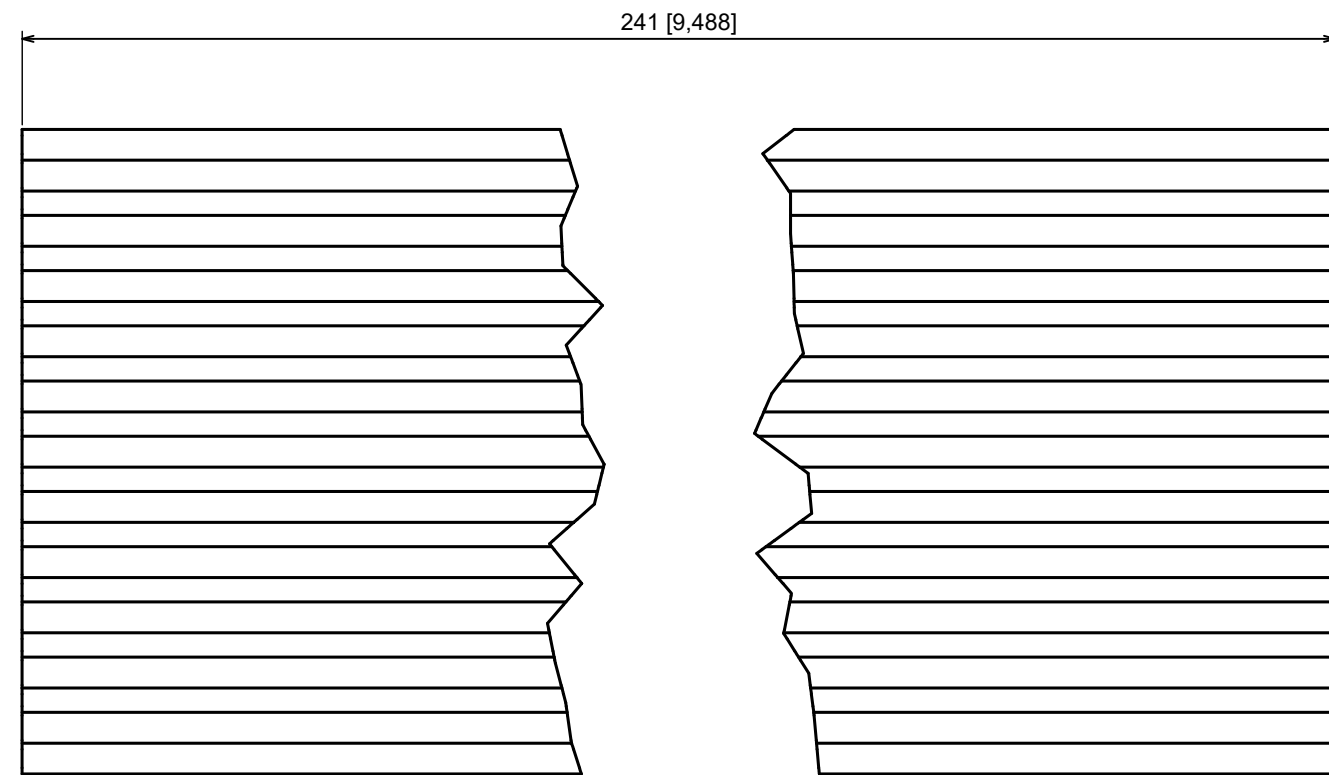

A |

A |

A-A

All rights reserved, Copyright Kradox 2023

Product model Enclosure ZR250.350.110 - Assembly

Format: A3 Material: Al

Scale 1:2 Tolerance: +/- 0.5

All rights reserved, Copyright Kradox 2023		
Product model	Enclosure ZR250.350.110 - Base	
Format: A3	Material: Al	
Scale 1:2	Tolerance: +/- 0.5	

All rights reserved, Copyright Kradox 2023		
Product model	Enclosure ZR250.350.110 - Cover	
Format: A3	Material: Al	
Scale 1:2	Tolerance: +/- 0.5	

All rights reserved, Copyright Kradox 2023		
Product model	Enclosure ZR250.350.110 - Front Panel	
Format: A3	Material: Al	
Scale 1:1	Tolerance: +/- 0.5	

All rights reserved, Copyright Kradox 2023		
Product model	Enclosure ZR250.350.110 - Rail	
Format: A3	Material: Al	
Scale 2:1	Tolerance: +/- 0.5	

All rights reserved, Copyright Kradox 2023		
Product model	Enclosure ZR250.350.110 - Foot	
Format: A3	Material: PE	
Scale 5:1	Tolerance: +/- 0.5	

All rights reserved, Copyright Kradox 2023		
Product model	Enclosure ZR250.350.110 - Pin	
Format: A3	Material: PP	
Scale 5:1	Tolerance: +/- 0.5	

All rights reserved, Copyright Kradox 2023		
Product model	Enclosure ZR250.350.110 - Rubber Pad	
Format: A3	Material: Rubber	
Scale 10:1	Tolerance: +/- 0.5	