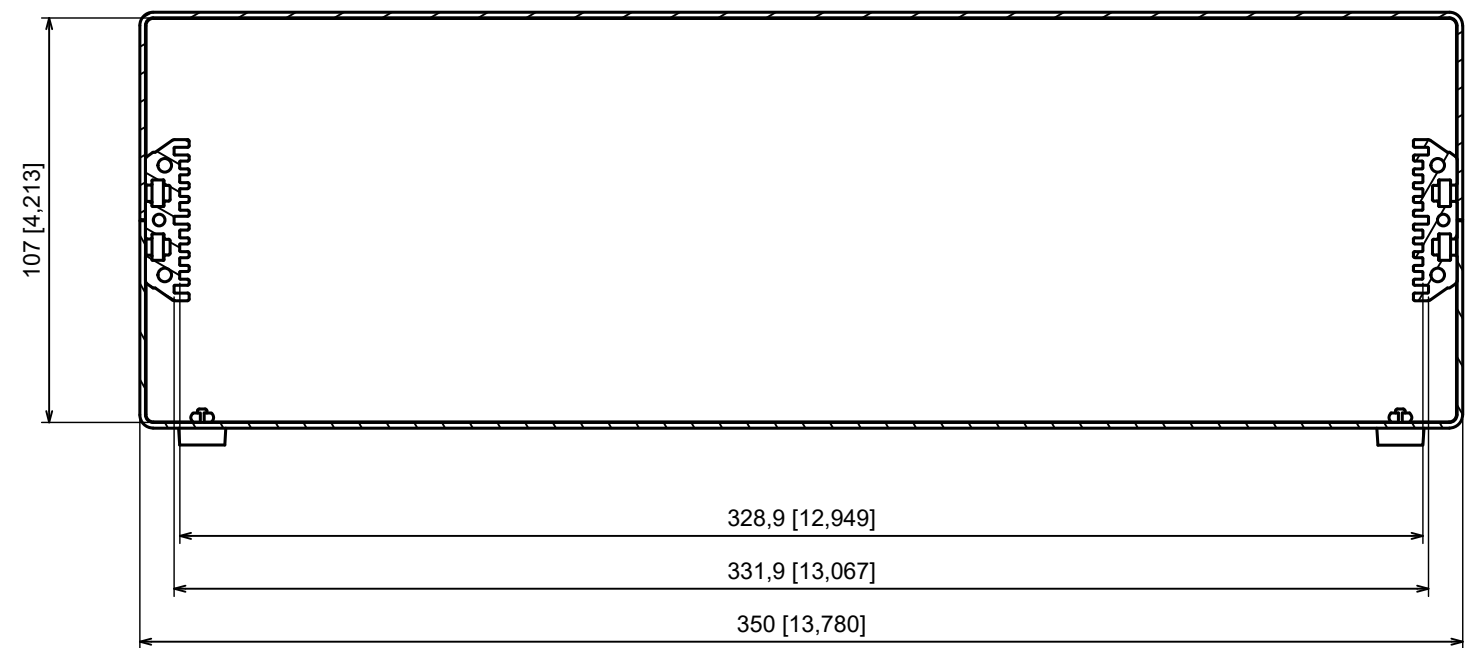

A |

A |

A-A

All rights reserved, Copyright Kradox 2023

Product model Enclosure ZR250.350.110 - Assembly

Format: A3 Material: Al

Scale 1:2 Tolerance: +/- 0.5

All rights reserved, Copyright Kradox 2023		
Product model	Enclosure ZR250.350.110 - Base	
Format: A3	Material: Al	
Scale 1:2	Tolerance: +/- 0.5	

All rights reserved, Copyright Kradox 2023		
Product model	Enclosure ZR250.350.110 - Cover	
Format: A3	Material: Al	
Scale 1:2	Tolerance: +/- 0.5	

All rights reserved, Copyright Kradox 2023		
Product model	Enclosure ZR250.350.110 - Front Panel	
Format: A3	Material: Al	
Scale 1:1	Tolerance: +/- 0.5	

All rights reserved, Copyright Kradox 2023		
Product model	Enclosure ZR250.350.110 - Rail	
Format: A3	Material: Al	
Scale 2:1	Tolerance: +/- 0.5	

All rights reserved, Copyright Kradox 2023		
Product model	Enclosure ZR250.350.110 - Foot	
Format: A3	Material: PE	
Scale 5:1	Tolerance: +/- 0.5	

All rights reserved, Copyright Kradox 2023		
Product model	Enclosure ZR250.350.110 - Pin	
Format: A3	Material: PP	
Scale 5:1	Tolerance: +/- 0.5	

All rights reserved, Copyright Kradox 2023		
Product model	Enclosure ZR250.350.110 - Rubber Pad	
Format: A3	Material: Rubber	
Scale 10:1	Tolerance: +/- 0.5	