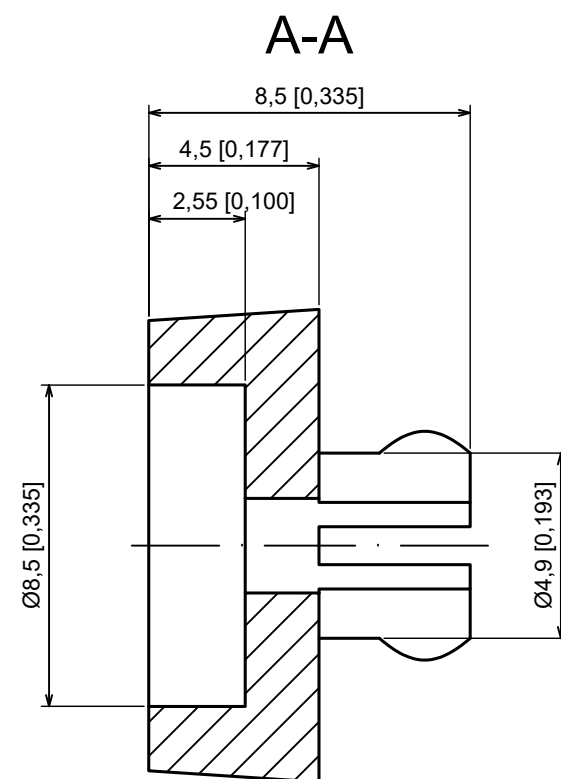

A |

A |

A-A

All rights reserved, Copyright Kradox 2023

Product model Enclosure ZR250.350.110 - Assembly

Format: A3 Material: Al

Scale 1:2 Tolerance: +/- 0.5

All rights reserved, Copyright Kradox 2023		
Product model	Enclosure ZR250.350.110 - Base	
Format: A3	Material: Al	
Scale 1:2	Tolerance: +/- 0.5	

All rights reserved, Copyright Kradox 2023		
Product model	Enclosure ZR250.350.110 - Cover	
Format: A3	Material: Al	
Scale 1:2	Tolerance: +/- 0.5	

All rights reserved, Copyright Kradox 2023		
Product model	Enclosure ZR250.350.110 - Front Panel	
Format: A3	Material: Al	
Scale 1:1	Tolerance: +/- 0.5	

All rights reserved, Copyright Kradox 2023		
Product model	Enclosure ZR250.350.110 - Rail	
Format: A3	Material: Al	
Scale 2:1	Tolerance: +/- 0.5	

All rights reserved, Copyright Kradox 2023		
Product model	Enclosure ZR250.350.110 - Foot	
Format: A3	Material: PE	
Scale 5:1	Tolerance: +/- 0.5	

All rights reserved, Copyright Kradox 2023		
Product model	Enclosure ZR250.350.110 - Pin	
Format: A3	Material: PP	
Scale 5:1	Tolerance: +/- 0.5	

All rights reserved, Copyright Kradox 2023		
Product model	Enclosure ZR250.350.110 - Rubber Pad	
Format: A3	Material: Rubber	
Scale 10:1	Tolerance: +/- 0.5	