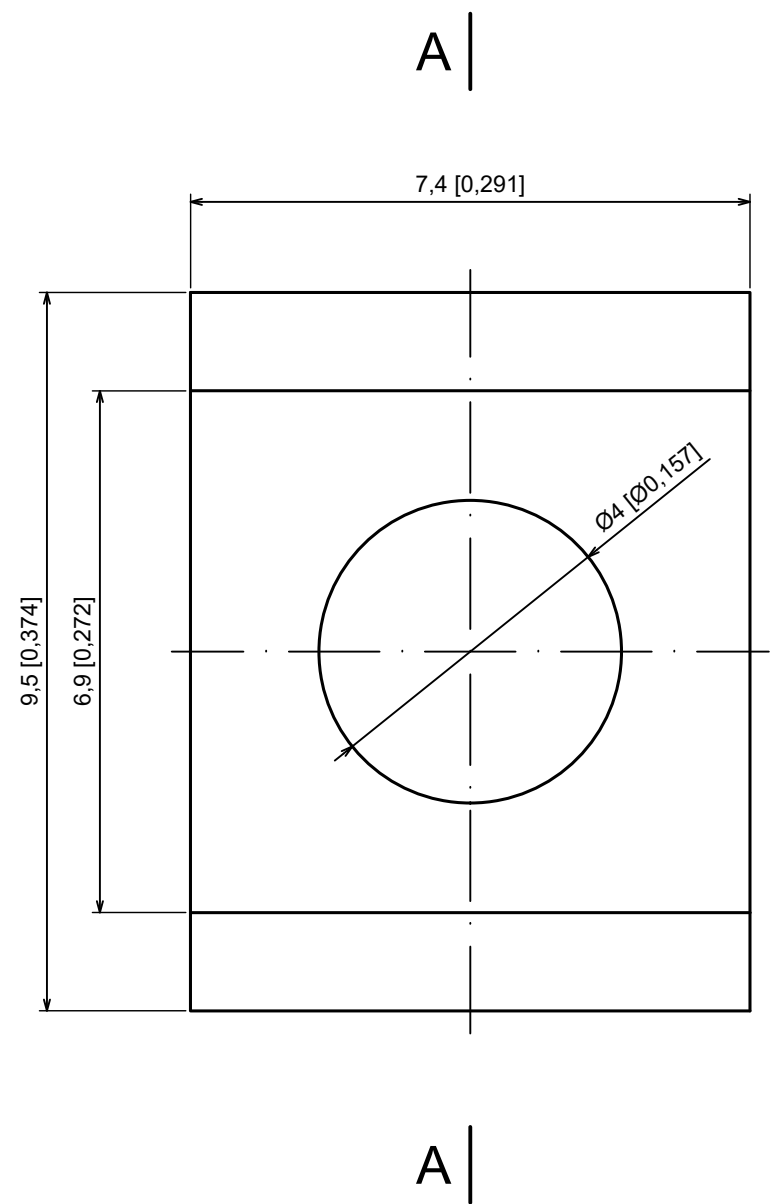

A |

A |

A-A

All rights reserved, Copyright Kradox 2023

Product model Enclosure ZR250.350.110 - Assembly

Format: A3 Material: Al

Scale 1:2 Tolerance: +/- 0.5

All rights reserved, Copyright Kradox 2023		
Product model	Enclosure ZR250.350.110 - Base	
Format: A3	Material: Al	
Scale 1:2	Tolerance: +/- 0.5	

All rights reserved, Copyright Kradox 2023		
Product model	Enclosure ZR250.350.110 - Cover	
Format: A3	Material: Al	
Scale 1:2	Tolerance: +/- 0.5	

All rights reserved, Copyright Kradox 2023		
Product model	Enclosure ZR250.350.110 - Front Panel	
Format: A3	Material: Al	
Scale 1:1	Tolerance: +/- 0.5	

All rights reserved, Copyright Kradox 2023		
Product model	Enclosure ZR250.350.110 - Rail	
Format: A3	Material: Al	
Scale 2:1	Tolerance: +/- 0.5	

All rights reserved, Copyright Kradox 2023		
Product model	Enclosure ZR250.350.110 - Foot	
Format: A3	Material: PE	
Scale 5:1	Tolerance: +/- 0.5	

All rights reserved, Copyright Kradox 2023		
Product model	Enclosure ZR250.350.110 - Pin	
Format: A3	Material: PP	
Scale 5:1	Tolerance: +/- 0.5	

All rights reserved, Copyright Kradox 2023		
Product model	Enclosure ZR250.350.110 - Rubber Pad	
Format: A3	Material: Rubber	
Scale 10:1	Tolerance: +/- 0.5	