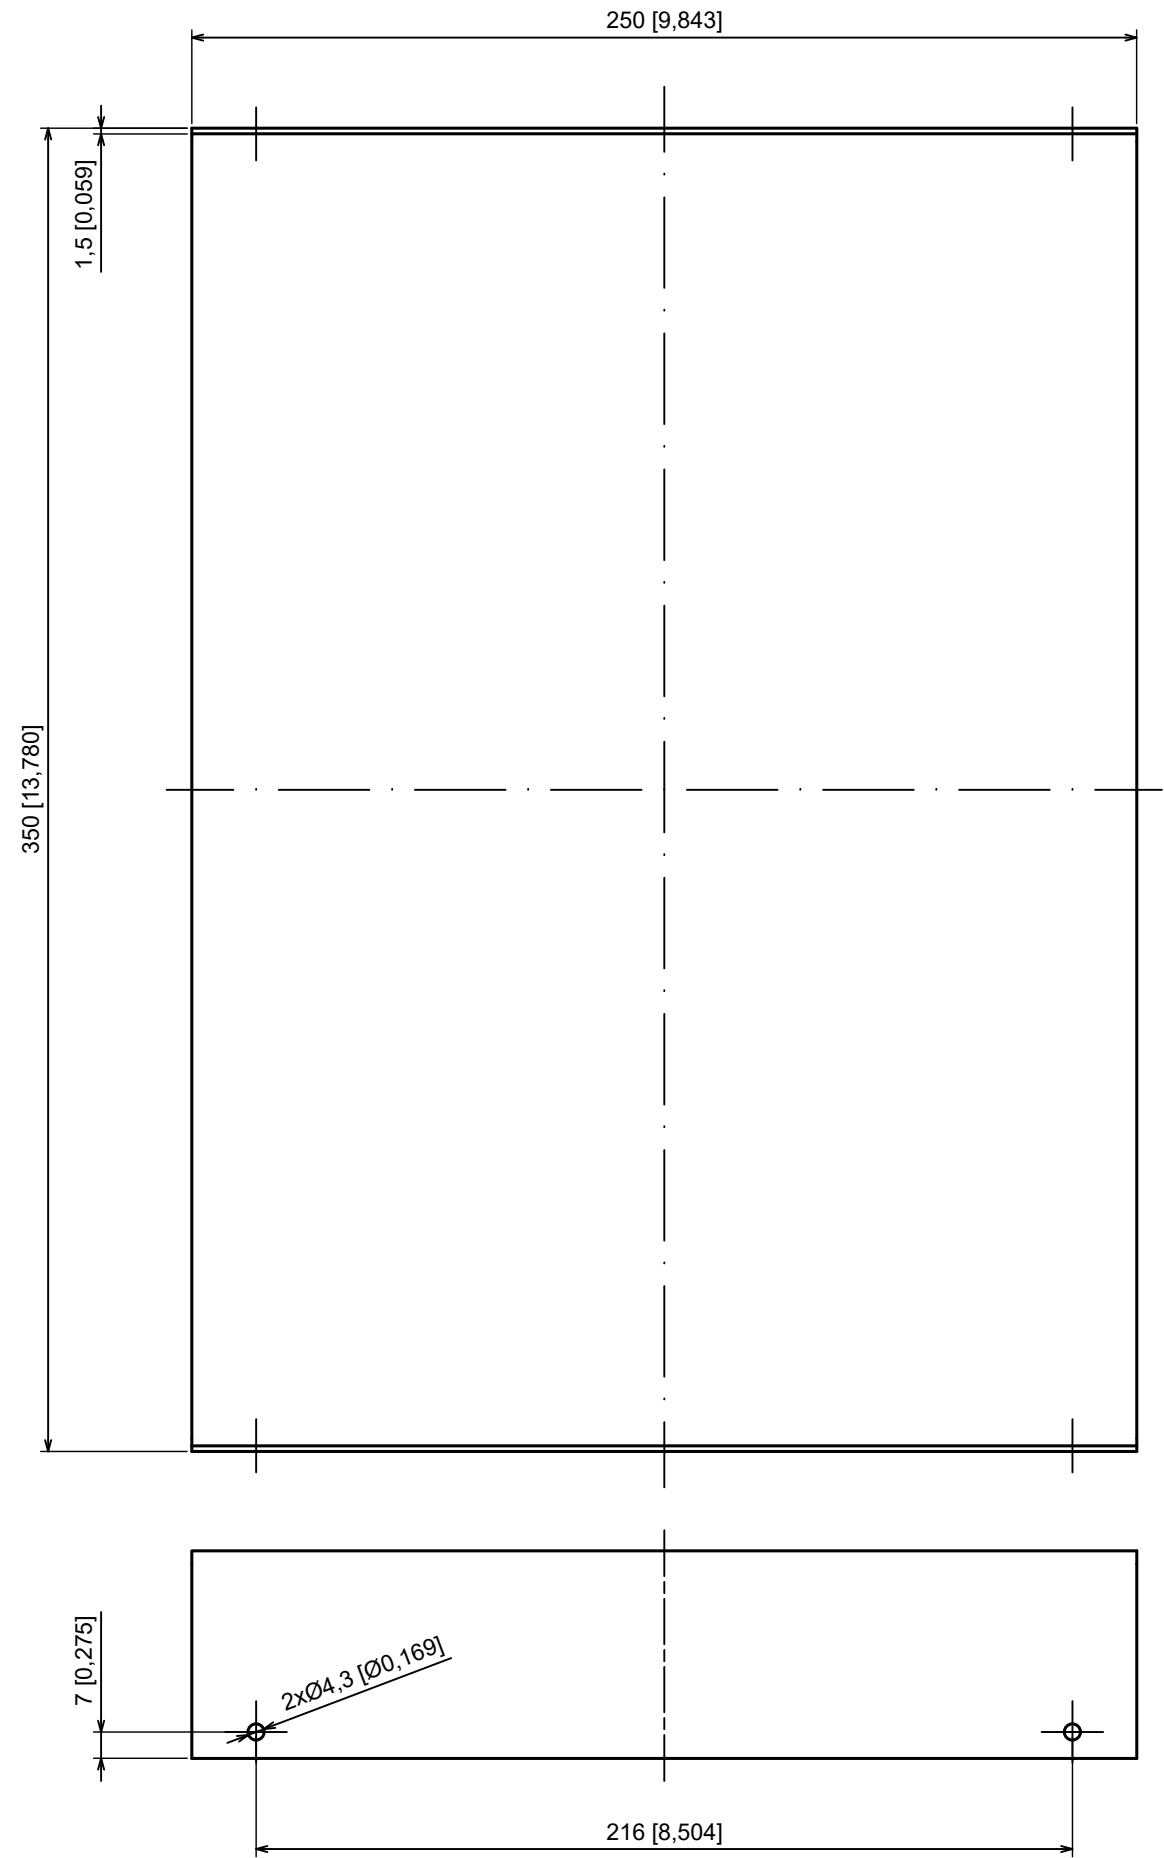

A |

A |

A-A

All rights reserved, Copyright Kradox 2023

Product model Enclosure ZR250.350.110 - Assembly

Format: A3 Material: Al

Scale 1:2 Tolerance: +/- 0.5

All rights reserved, Copyright Kradox 2023		
Product model	Enclosure ZR250.350.110 - Base	
Format: A3	Material: Al	
Scale 1:2	Tolerance: +/- 0.5	

All rights reserved, Copyright Kradox 2023		
Product model	Enclosure ZR250.350.110 - Cover	
Format: A3	Material: Al	
Scale 1:2	Tolerance: +/- 0.5	

All rights reserved, Copyright Kradox 2023		
Product model	Enclosure ZR250.350.110 - Front Panel	
Format: A3	Material: Al	
Scale 1:1	Tolerance: +/- 0.5	

All rights reserved, Copyright Kradox 2023		
Product model	Enclosure ZR250.350.110 - Rail	
Format: A3	Material: Al	
Scale 2:1	Tolerance: +/- 0.5	

All rights reserved, Copyright Kradox 2023		
Product model	Enclosure ZR250.350.110 - Foot	
Format: A3	Material: PE	
Scale 5:1	Tolerance: +/- 0.5	

All rights reserved, Copyright Kradox 2023		
Product model	Enclosure ZR250.350.110 - Pin	
Format: A3	Material: PP	
Scale 5:1	Tolerance: +/- 0.5	

All rights reserved, Copyright Kradox 2023		
Product model	Enclosure ZR250.350.110 - Rubber Pad	
Format: A3	Material: Rubber	
Scale 10:1	Tolerance: +/- 0.5	