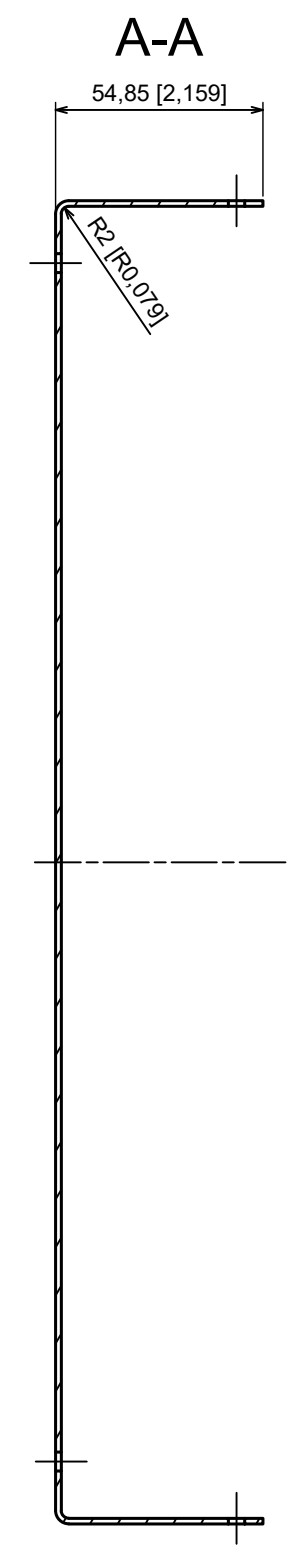

A |

A |

A-A

All rights reserved, Copyright Kradox 2023

Product model Enclosure ZR250.350.110 - Assembly

Format: A3 Material: Al

Scale 1:2 Tolerance: +/- 0.5

All rights reserved, Copyright Kradox 2023		
Product model	Enclosure ZR250.350.110 - Base	
Format: A3	Material: Al	
Scale 1:2	Tolerance: +/- 0.5	

All rights reserved, Copyright Kradox 2023		
Product model	Enclosure ZR250.350.110 - Cover	
Format: A3	Material: Al	
Scale 1:2	Tolerance: +/- 0.5	

All rights reserved, Copyright Kradox 2023		
Product model	Enclosure ZR250.350.110 - Front Panel	
Format: A3	Material: Al	
Scale 1:1	Tolerance: +/- 0.5	

All rights reserved, Copyright Kradox 2023		
Product model	Enclosure ZR250.350.110 - Rail	
Format: A3	Material: Al	
Scale 2:1	Tolerance: +/- 0.5	

All rights reserved, Copyright Kradox 2023		
Product model	Enclosure ZR250.350.110 - Foot	
Format: A3	Material: PE	
Scale 5:1	Tolerance: +/- 0.5	

All rights reserved, Copyright Kradox 2023		
Product model	Enclosure ZR250.350.110 - Pin	
Format: A3	Material: PP	
Scale 5:1	Tolerance: +/- 0.5	

All rights reserved, Copyright Kradox 2023		
Product model	Enclosure ZR250.350.110 - Rubber Pad	
Format: A3	Material: Rubber	
Scale 10:1	Tolerance: +/- 0.5	