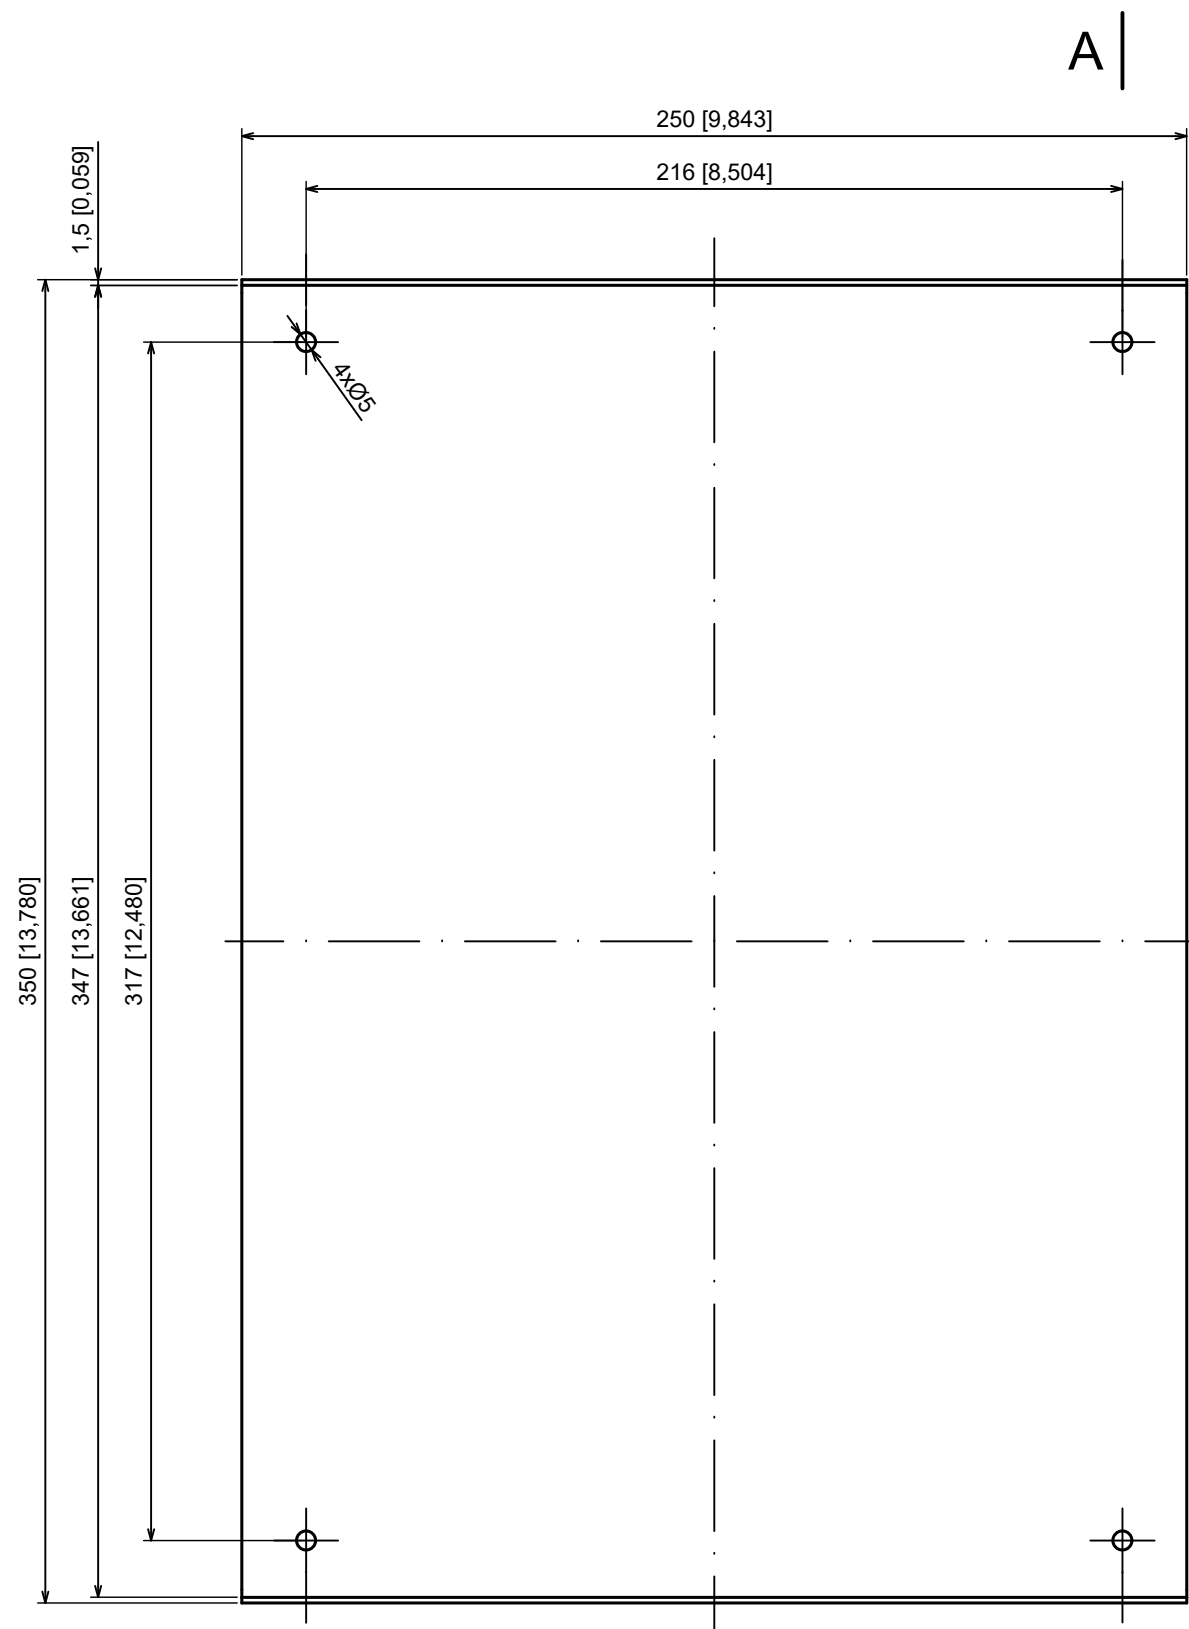

A |

A |

A-A

All rights reserved, Copyright Kradox 2023

Product model Enclosure ZR250.350.110 - Assembly

Format: A3 Material: Al

Scale 1:2 Tolerance: +/- 0.5

All rights reserved, Copyright Kradox 2023		
Product model	Enclosure ZR250.350.110 - Base	
Format: A3	Material: Al	
Scale 1:2	Tolerance: +/- 0.5	

All rights reserved, Copyright Kradox 2023		
Product model	Enclosure ZR250.350.110 - Cover	
Format: A3	Material: Al	
Scale 1:2	Tolerance: +/- 0.5	

All rights reserved, Copyright Kradox 2023		
Product model	Enclosure ZR250.350.110 - Front Panel	
Format: A3	Material: Al	
Scale 1:1	Tolerance: +/- 0.5	

All rights reserved, Copyright Kradox 2023		
Product model	Enclosure ZR250.350.110 - Rail	
Format: A3	Material: Al	
Scale 2:1	Tolerance: +/- 0.5	

All rights reserved, Copyright Kradox 2023		
Product model	Enclosure ZR250.350.110 - Foot	
Format: A3	Material: PE	
Scale 5:1	Tolerance: +/- 0.5	

All rights reserved, Copyright Kradox 2023		
Product model	Enclosure ZR250.350.110 - Pin	
Format: A3	Material: PP	
Scale 5:1	Tolerance: +/- 0.5	

All rights reserved, Copyright Kradox 2023		
Product model	Enclosure ZR250.350.110 - Rubber Pad	
Format: A3	Material: Rubber	
Scale 10:1	Tolerance: +/- 0.5	