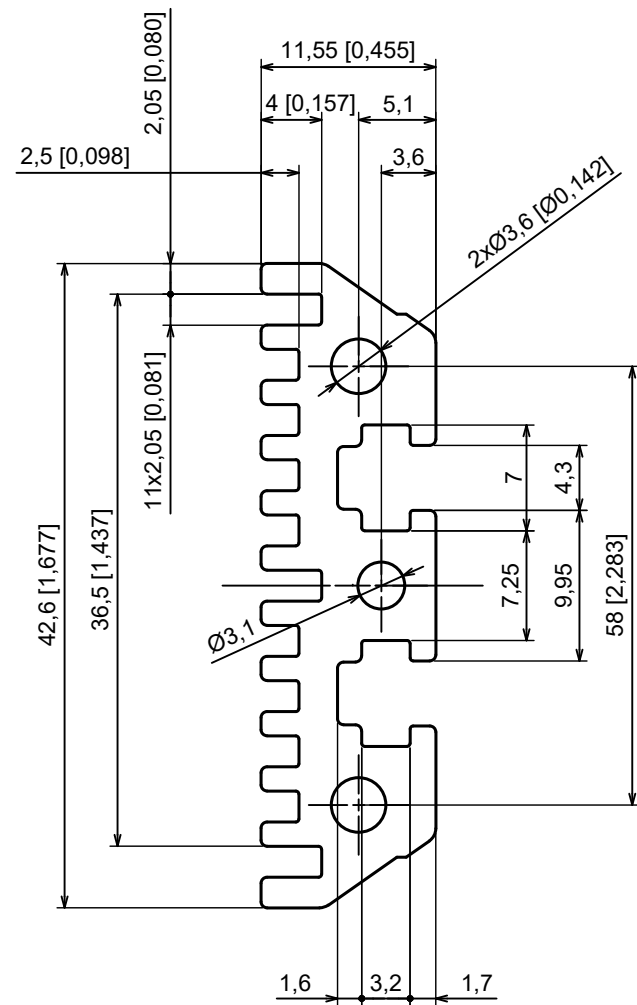

A |

A |

A-A

All rights reserved, Copyright Kradox 2023

Product model Enclosure ZR250.350.110 - Assembly

Format: A3 Material: Al

Scale 1:2 Tolerance: +/- 0.5

All rights reserved, Copyright Kradox 2023		
Product model	Enclosure ZR250.350.110 - Base	
Format: A3	Material: Al	
Scale 1:2	Tolerance: +/- 0.5	

All rights reserved, Copyright Kradox 2023		
Product model	Enclosure ZR250.350.110 - Cover	
Format: A3	Material: Al	
Scale 1:2	Tolerance: +/- 0.5	

All rights reserved, Copyright Kradox 2023		
Product model	Enclosure ZR250.350.110 - Front Panel	
Format: A3	Material: Al	
Scale 1:1	Tolerance: +/- 0.5	

All rights reserved, Copyright Kradox 2023		
Product model	Enclosure ZR250.350.110 - Rail	
Format: A3	Material: Al	
Scale 2:1	Tolerance: +/- 0.5	

All rights reserved, Copyright Kradox 2023		
Product model	Enclosure ZR250.350.110 - Foot	
Format: A3	Material: PE	
Scale 5:1	Tolerance: +/- 0.5	

All rights reserved, Copyright Kradox 2023		
Product model	Enclosure ZR250.350.110 - Pin	
Format: A3	Material: PP	
Scale 5:1	Tolerance: +/- 0.5	

All rights reserved, Copyright Kradox 2023		
Product model	Enclosure ZR250.350.110 - Rubber Pad	
Format: A3	Material: Rubber	
Scale 10:1	Tolerance: +/- 0.5	