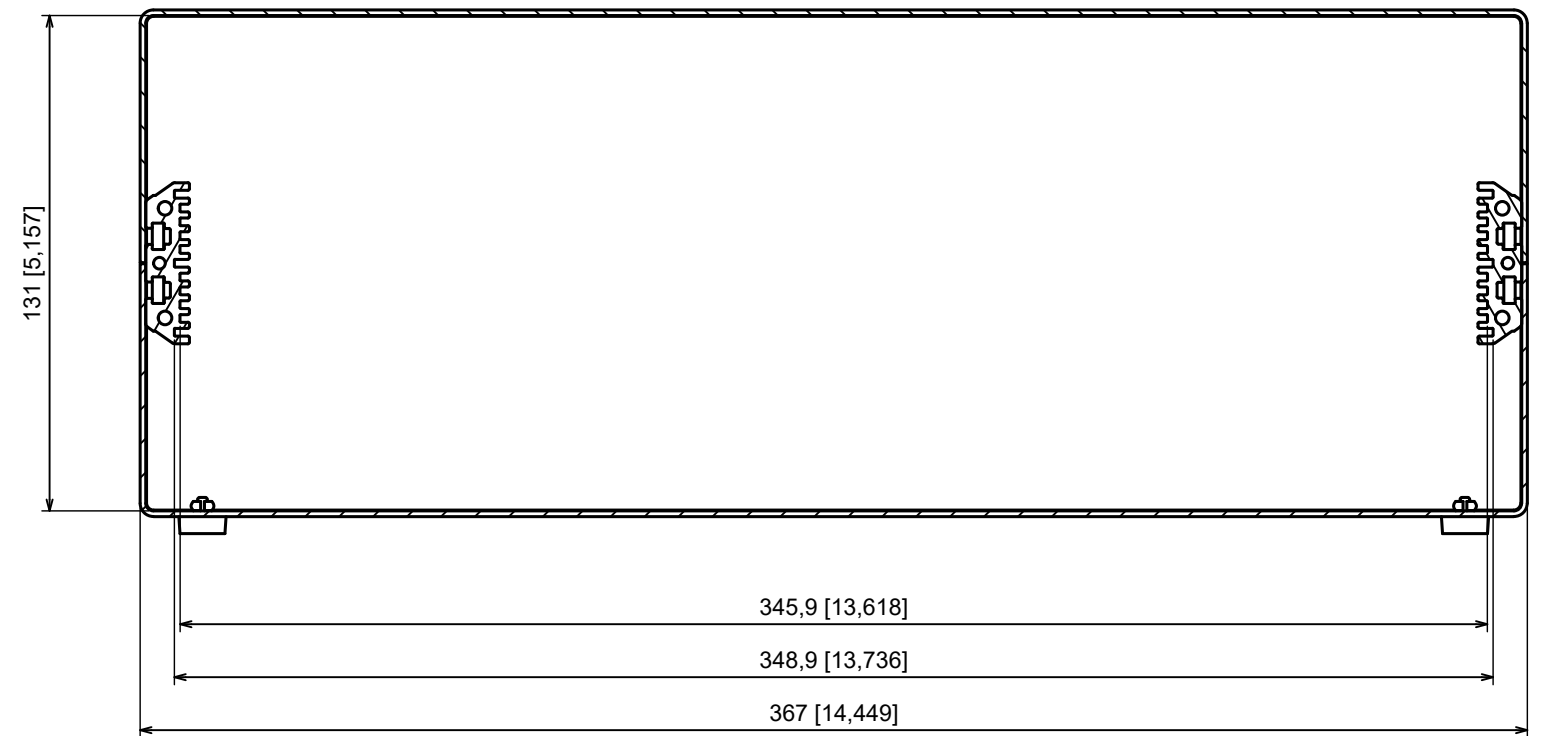

A |

A |

A-A

All rights reserved, Copyright Kradox 2023

Product model Enclosure ZR300.367.134 - Assembly

Format: A3 Material: Al

Scale 1:2 Tolerance: +/- 0.5

All rights reserved, Copyright Kradox 2023		
Product model	Enclosure ZR300.367.134 - Base	
Format: A3	Material: Al	
Scale 1:2	Tolerance: +/- 0.5	

All rights reserved, Copyright Kradex 2023		
Product model	Enclosure ZR300.367.134 - Cover	
Format: A3	Material: Al	
Scale 1:2	Tolerance: +/- 0.5	

A-A

All rights reserved, Copyright Kradox 2023		
Product model	Enclosure ZR300.367.134 - Front Panel	
Format: A3	Material: Al	
Scale 1:2	Tolerance: +/- 0.5	

All rights reserved, Copyright Kradox 2023		
Product model	Enclosure ZR300.367.134 - Rail	
Format: A3	Material: Al	
Scale 2:1	Tolerance: +/- 0.5	

All rights reserved, Copyright Kradox 2023

Product model Enclosure ZR300.367.134 - Foot

Format: A3 Material: PE

Scale 5:1 Tolerance: +/- 0.5

All rights reserved, Copyright Kradox 2023		
Product model	Enclosure ZR300.367.134 - Pin	
Format: A3	Material: PP	
Scale 5:1	Tolerance: +/- 0.5	

All rights reserved, Copyright Kradox 2023		
Product model	Enclosure ZR300.367.134 - Rubber Pad	
Format: A3	Material: Rubber	
Scale 10:1	Tolerance: +/- 0.5	