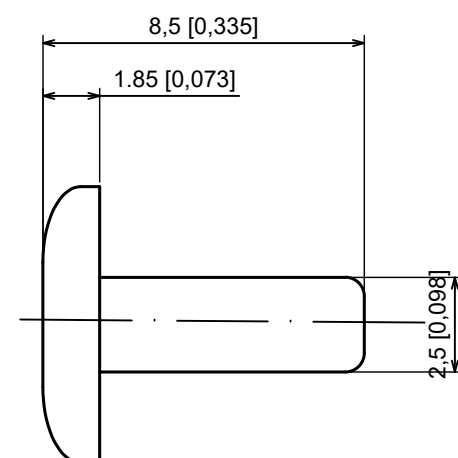

All rights reserved, Copyright Kradox 2023		
Product model	Enclosure ZR300.367.134 - Rail	
Format: A3	Material: Al	
Scale 2:1	Tolerance: +/- 0.5	

All rights reserved, Copyright Kradox 2023

Product model Enclosure ZR300.367.134 - Foot

Format: A3 Material: PE

Scale 5:1 Tolerance: +/- 0.5

All rights reserved, Copyright Kradox 2023		
Product model	Enclosure ZR300.367.134 - Pin	
Format: A3	Material: PP	
Scale 5:1	Tolerance: +/- 0.5	

All rights reserved, Copyright Kradox 2023		
Product model	Enclosure ZR300.367.134 - Rubber Pad	
Format: A3	Material: Rubber	
Scale 10:1	Tolerance: +/- 0.5	