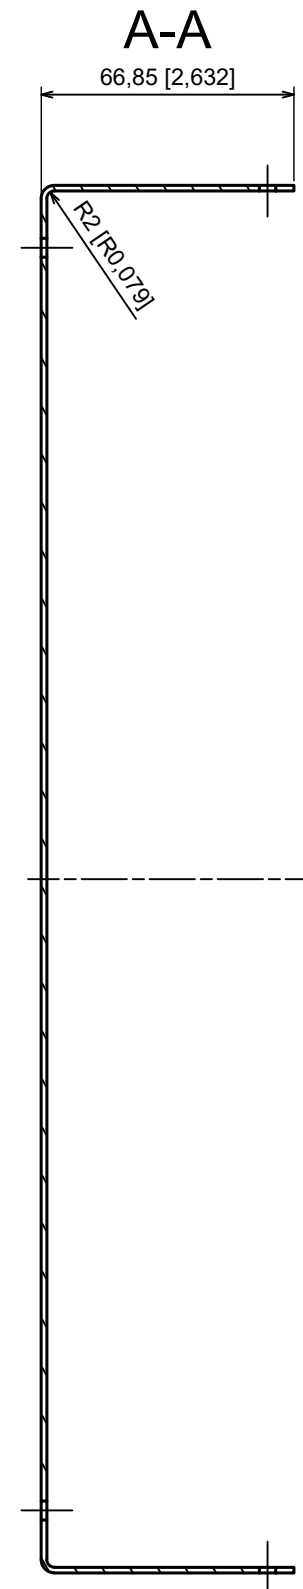

A |

A |

A-A

All rights reserved, Copyright Kradox 2023

Product model Enclosure ZR300.367.134 - Assembly

Format: A3 Material: Al

Scale 1:2 Tolerance: +/- 0.5

All rights reserved, Copyright Kradox 2023		
Product model	Enclosure ZR300.367.134 - Base	
Format: A3	Material: Al	
Scale 1:2	Tolerance: +/- 0.5	

All rights reserved, Copyright Kradex 2023		
Product model	Enclosure ZR300.367.134 - Cover	
Format: A3	Material: Al	
Scale 1:2	Tolerance: +/- 0.5	

A-A

All rights reserved, Copyright Kradox 2023		
Product model	Enclosure ZR300.367.134 - Front Panel	
Format: A3	Material: Al	
Scale 1:2	Tolerance: +/- 0.5	

All rights reserved, Copyright Kradox 2023		
Product model	Enclosure ZR300.367.134 - Rail	
Format: A3	Material: Al	
Scale 2:1	Tolerance: +/- 0.5	

All rights reserved, Copyright Kradox 2023

Product model Enclosure ZR300.367.134 - Foot

Format: A3 Material: PE

Scale 5:1 Tolerance: +/- 0.5

All rights reserved, Copyright Kradox 2023		
Product model	Enclosure ZR300.367.134 - Pin	
Format: A3	Material: PP	
Scale 5:1	Tolerance: +/- 0.5	

All rights reserved, Copyright Kradox 2023		
Product model	Enclosure ZR300.367.134 - Rubber Pad	
Format: A3	Material: Rubber	
Scale 10:1	Tolerance: +/- 0.5	