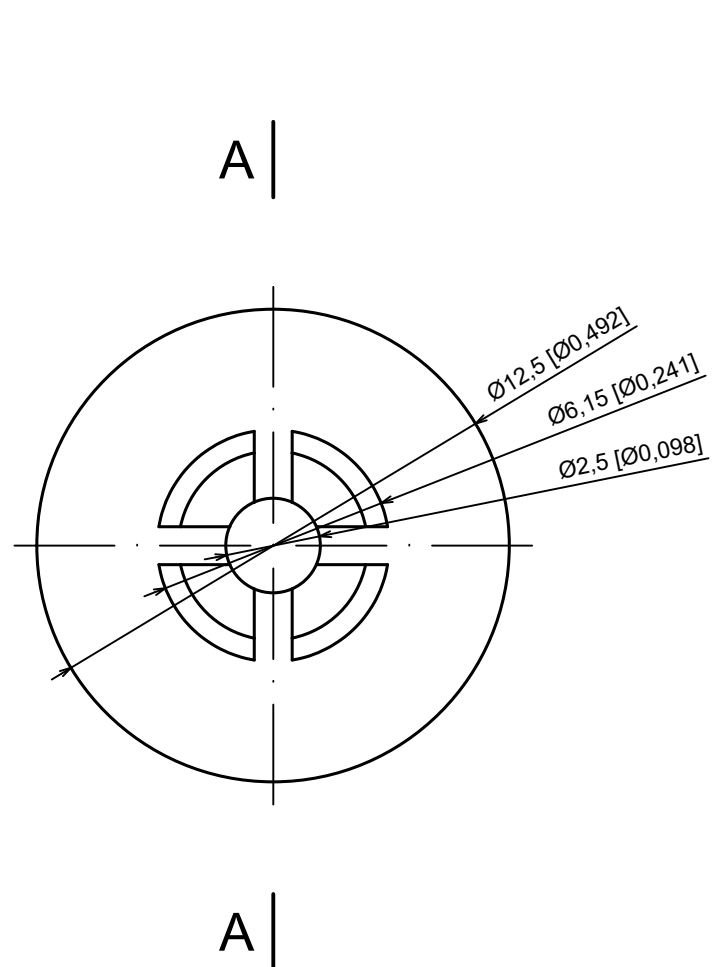

A |

A |

A-A

All rights reserved, Copyright Kradox 2023

Product model Enclosure ZR300.367.134 - Assembly

Format: A3 Material: Al

Scale 1:2 Tolerance: +/- 0.5

All rights reserved, Copyright Kradox 2023		
Product model	Enclosure ZR300.367.134 - Base	
Format: A3	Material: Al	
Scale 1:2	Tolerance: +/- 0.5	

All rights reserved, Copyright Kradex 2023		
Product model	Enclosure ZR300.367.134 - Cover	
Format: A3	Material: Al	
Scale 1:2	Tolerance: +/- 0.5	

A-A

All rights reserved, Copyright Kradox 2023		
Product model	Enclosure ZR300.367.134 - Front Panel	
Format: A3	Material: Al	
Scale 1:2	Tolerance: +/- 0.5	

All rights reserved, Copyright Kradox 2023		
Product model	Enclosure ZR300.367.134 - Rail	
Format: A3	Material: Al	
Scale 2:1	Tolerance: +/- 0.5	

All rights reserved, Copyright Kradox 2023

Product model Enclosure ZR300.367.134 - Foot

Format: A3 Material: PE

Scale 5:1 Tolerance: +/- 0.5

All rights reserved, Copyright Kradox 2023		
Product model	Enclosure ZR300.367.134 - Pin	
Format: A3	Material: PP	
Scale 5:1	Tolerance: +/- 0.5	

All rights reserved, Copyright Kradox 2023		
Product model	Enclosure ZR300.367.134 - Rubber Pad	
Format: A3	Material: Rubber	
Scale 10:1	Tolerance: +/- 0.5	