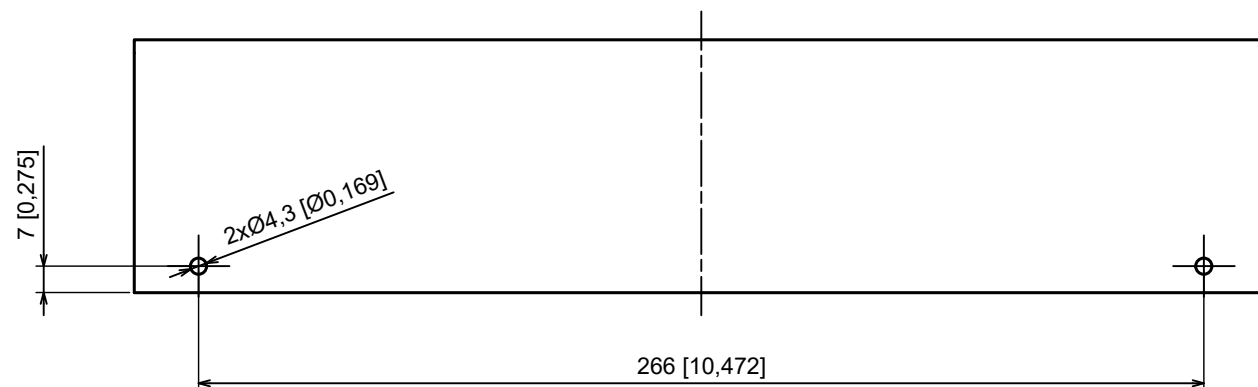

A |

A |

A-A

All rights reserved, Copyright Kradox 2023

Product model Enclosure ZR300.367.134 - Assembly

Format: A3 Material: Al

Scale 1:2 Tolerance: +/- 0.5

All rights reserved, Copyright Kradox 2023		
Product model	Enclosure ZR300.367.134 - Base	
Format: A3	Material: Al	
Scale 1:2	Tolerance: +/- 0.5	

All rights reserved, Copyright Kradex 2023		
Product model	Enclosure ZR300.367.134 - Cover	
Format: A3	Material: Al	
Scale 1:2	Tolerance: +/- 0.5	

A-A

All rights reserved, Copyright Kradox 2023		
Product model	Enclosure ZR300.367.134 - Front Panel	
Format: A3	Material: Al	
Scale 1:2	Tolerance: +/- 0.5	

All rights reserved, Copyright Kradox 2023		
Product model	Enclosure ZR300.367.134 - Rail	
Format: A3	Material: Al	
Scale 2:1	Tolerance: +/- 0.5	

All rights reserved, Copyright Kradox 2023

Product model Enclosure ZR300.367.134 - Foot

Format: A3 Material: PE

Scale 5:1 Tolerance: +/- 0.5

All rights reserved, Copyright Kradox 2023		
Product model	Enclosure ZR300.367.134 - Pin	
Format: A3	Material: PP	
Scale 5:1	Tolerance: +/- 0.5	

All rights reserved, Copyright Kradox 2023		
Product model	Enclosure ZR300.367.134 - Rubber Pad	
Format: A3	Material: Rubber	
Scale 10:1	Tolerance: +/- 0.5	