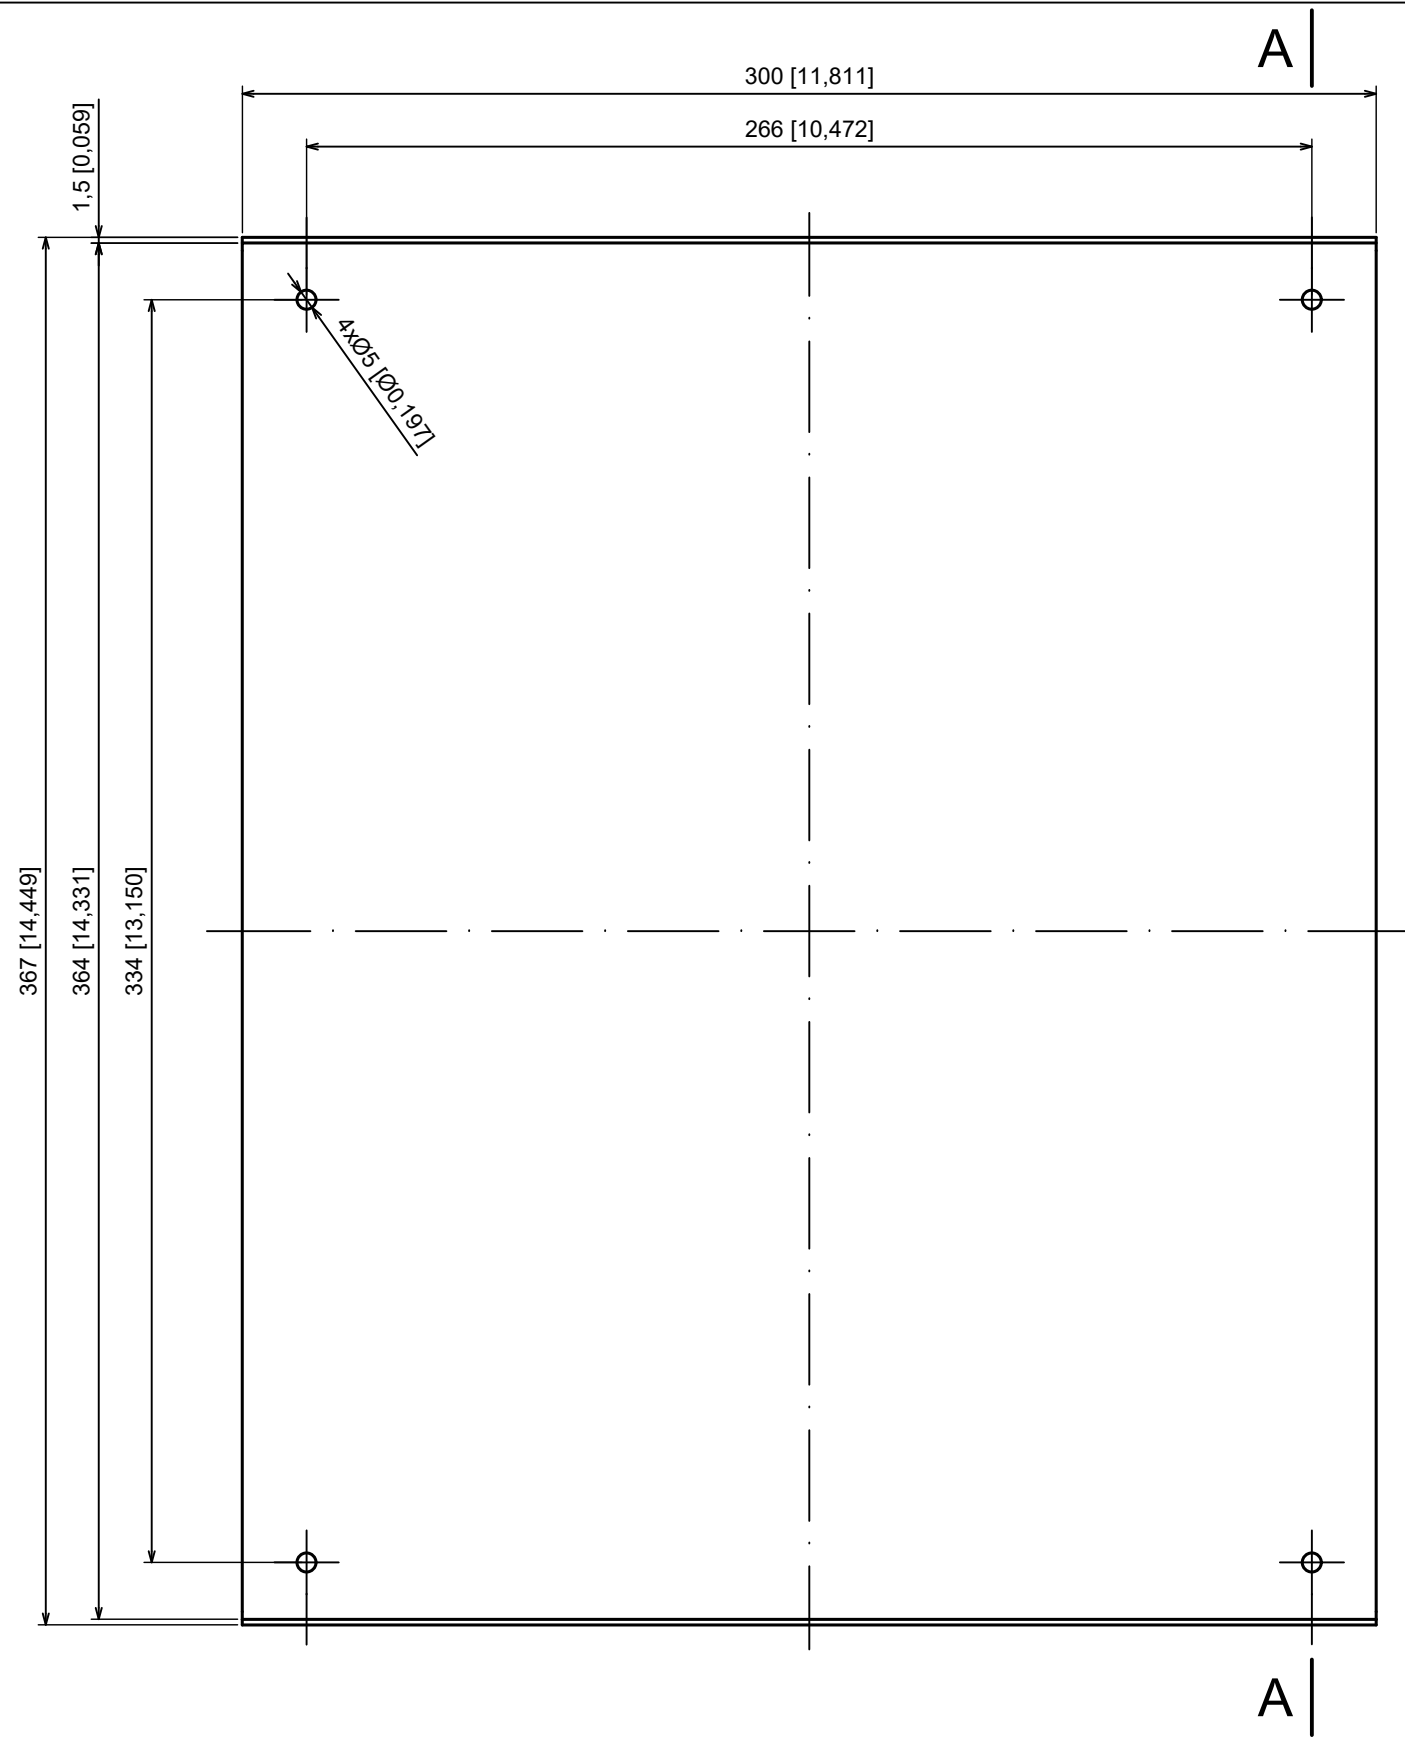

A |

A |

A-A

All rights reserved, Copyright Kradox 2023

Product model Enclosure ZR300.367.134 - Assembly

Format: A3 Material: Al

Scale 1:2 Tolerance: +/- 0.5

All rights reserved, Copyright Kradox 2023		
Product model	Enclosure ZR300.367.134 - Base	
Format: A3	Material: Al	
Scale 1:2	Tolerance: +/- 0.5	

All rights reserved, Copyright Kradex 2023		
Product model	Enclosure ZR300.367.134 - Cover	
Format: A3	Material: Al	
Scale 1:2	Tolerance: +/- 0.5	

A-A

All rights reserved, Copyright Kradox 2023		
Product model	Enclosure ZR300.367.134 - Front Panel	
Format: A3	Material: Al	
Scale 1:2	Tolerance: +/- 0.5	

All rights reserved, Copyright Kradox 2023		
Product model	Enclosure ZR300.367.134 - Rail	
Format: A3	Material: Al	
Scale 2:1	Tolerance: +/- 0.5	

All rights reserved, Copyright Kradox 2023

Product model Enclosure ZR300.367.134 - Foot

Format: A3 Material: PE

Scale 5:1 Tolerance: +/- 0.5

All rights reserved, Copyright Kradox 2023		
Product model	Enclosure ZR300.367.134 - Pin	
Format: A3	Material: PP	
Scale 5:1	Tolerance: +/- 0.5	

All rights reserved, Copyright Kradox 2023		
Product model	Enclosure ZR300.367.134 - Rubber Pad	
Format: A3	Material: Rubber	
Scale 10:1	Tolerance: +/- 0.5	