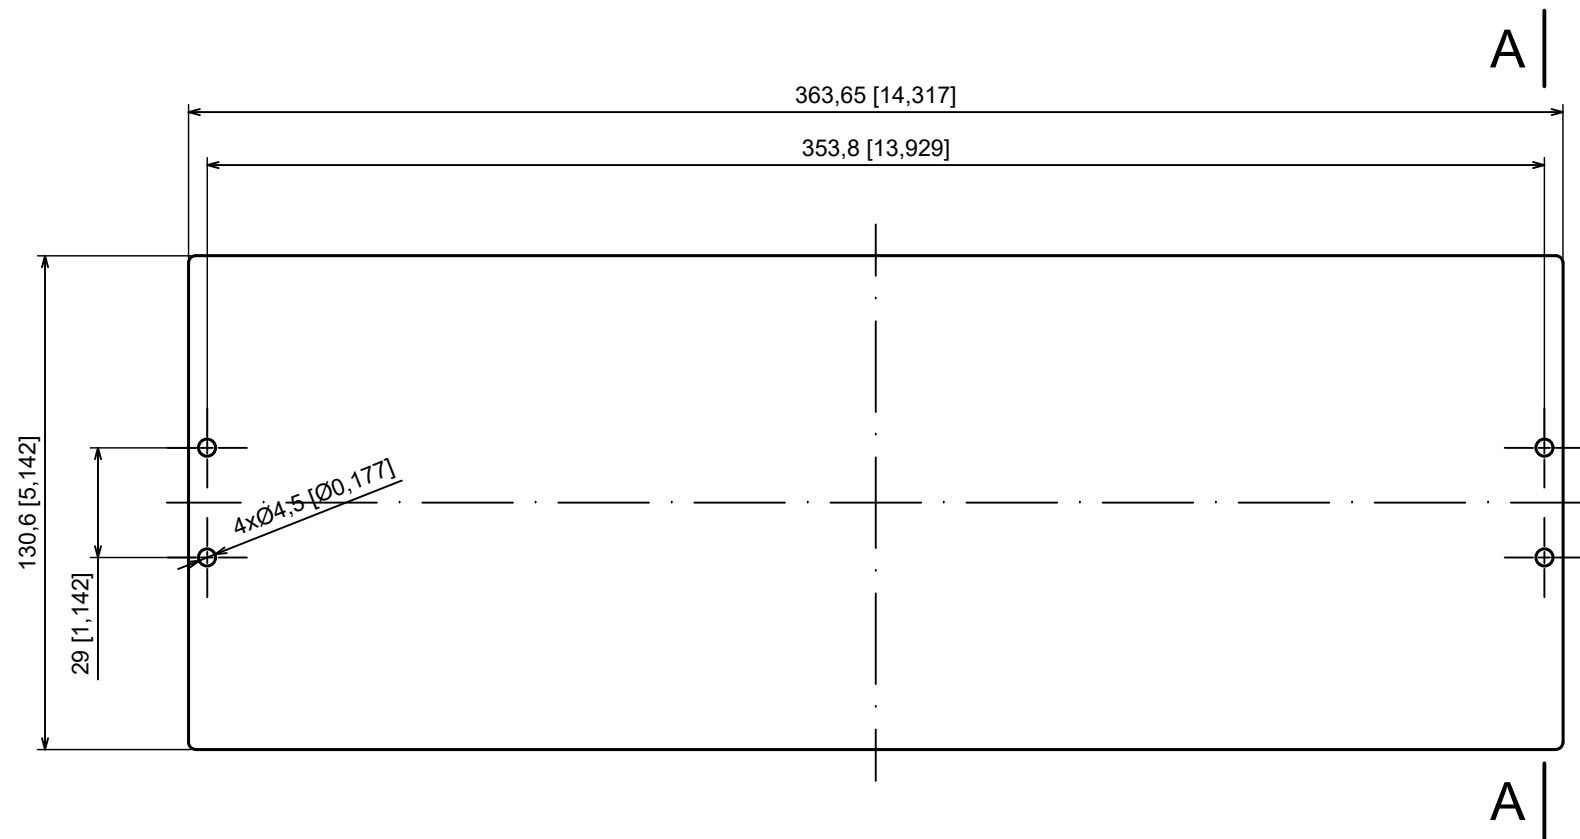

A |

A |

A-A

All rights reserved, Copyright Kradox 2023

Product model Enclosure ZR300.367.134 - Assembly

Format: A3 Material: Al

Scale 1:2 Tolerance: +/- 0.5

All rights reserved, Copyright Kradox 2023		
Product model	Enclosure ZR300.367.134 - Base	
Format: A3	Material: Al	
Scale 1:2	Tolerance: +/- 0.5	

All rights reserved, Copyright Kradex 2023		
Product model	Enclosure ZR300.367.134 - Cover	
Format: A3	Material: Al	
Scale 1:2	Tolerance: +/- 0.5	

A-A

All rights reserved, Copyright Kradox 2023		
Product model	Enclosure ZR300.367.134 - Front Panel	
Format: A3	Material: Al	
Scale 1:2	Tolerance: +/- 0.5	

All rights reserved, Copyright Kradox 2023		
Product model	Enclosure ZR300.367.134 - Rail	
Format: A3	Material: Al	
Scale 2:1	Tolerance: +/- 0.5	

All rights reserved, Copyright Kradox 2023

Product model Enclosure ZR300.367.134 - Foot

Format: A3 Material: PE

Scale 5:1 Tolerance: +/- 0.5

All rights reserved, Copyright Kradox 2023		
Product model	Enclosure ZR300.367.134 - Pin	
Format: A3	Material: PP	
Scale 5:1	Tolerance: +/- 0.5	

All rights reserved, Copyright Kradox 2023		
Product model	Enclosure ZR300.367.134 - Rubber Pad	
Format: A3	Material: Rubber	
Scale 10:1	Tolerance: +/- 0.5	