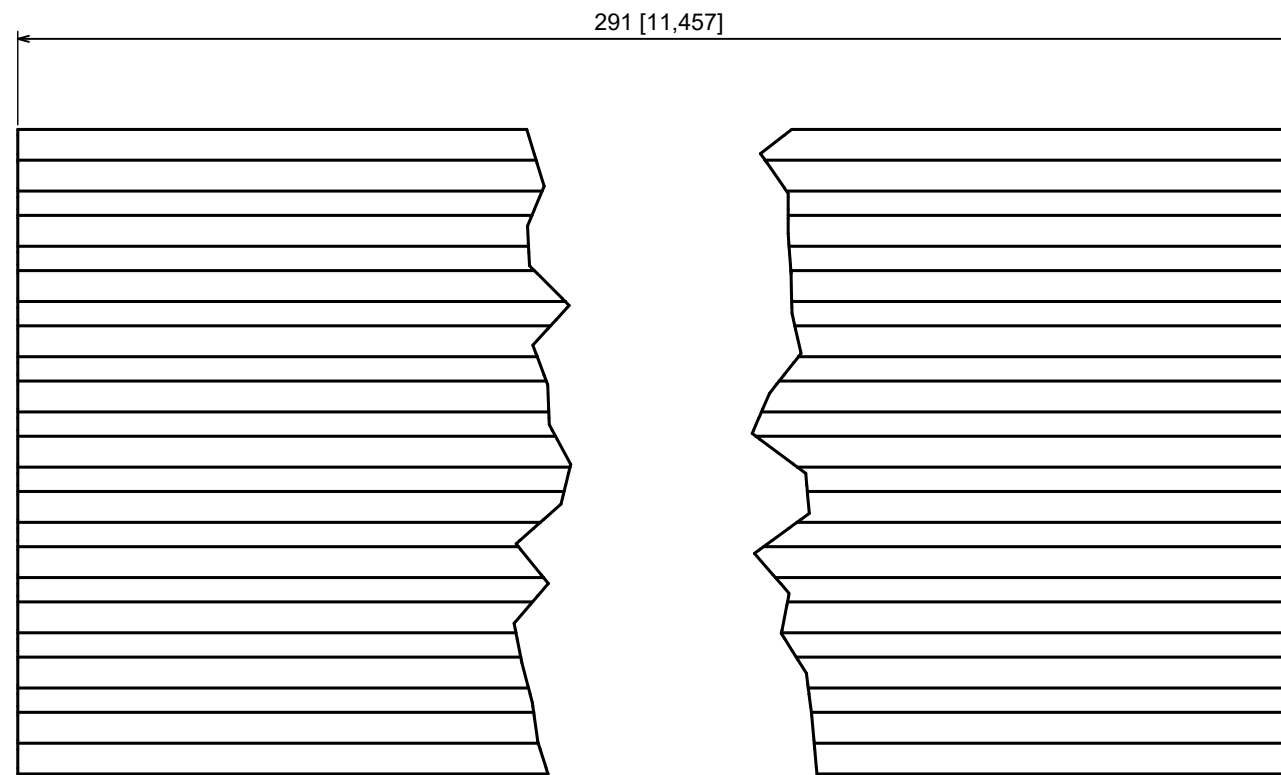

A |

A |

A-A

All rights reserved, Copyright Kradox 2023

Product model Enclosure ZR300.367.134 - Assembly

Format: A3 Material: Al

Scale 1:2 Tolerance: +/- 0.5

All rights reserved, Copyright Kradox 2023		
Product model	Enclosure ZR300.367.134 - Base	
Format: A3	Material: Al	
Scale 1:2	Tolerance: +/- 0.5	

All rights reserved, Copyright Kradex 2023		
Product model	Enclosure ZR300.367.134 - Cover	
Format: A3	Material: Al	
Scale 1:2	Tolerance: +/- 0.5	

A-A

All rights reserved, Copyright Kradox 2023		
Product model	Enclosure ZR300.367.134 - Front Panel	
Format: A3	Material: Al	
Scale 1:2	Tolerance: +/- 0.5	

All rights reserved, Copyright Kradox 2023		
Product model	Enclosure ZR300.367.134 - Rail	
Format: A3	Material: Al	
Scale 2:1	Tolerance: +/- 0.5	

All rights reserved, Copyright Kradox 2023

Product model Enclosure ZR300.367.134 - Foot

Format: A3 Material: PE

Scale 5:1 Tolerance: +/- 0.5

All rights reserved, Copyright Kradox 2023		
Product model	Enclosure ZR300.367.134 - Pin	
Format: A3	Material: PP	
Scale 5:1	Tolerance: +/- 0.5	

All rights reserved, Copyright Kradox 2023		
Product model	Enclosure ZR300.367.134 - Rubber Pad	
Format: A3	Material: Rubber	
Scale 10:1	Tolerance: +/- 0.5	