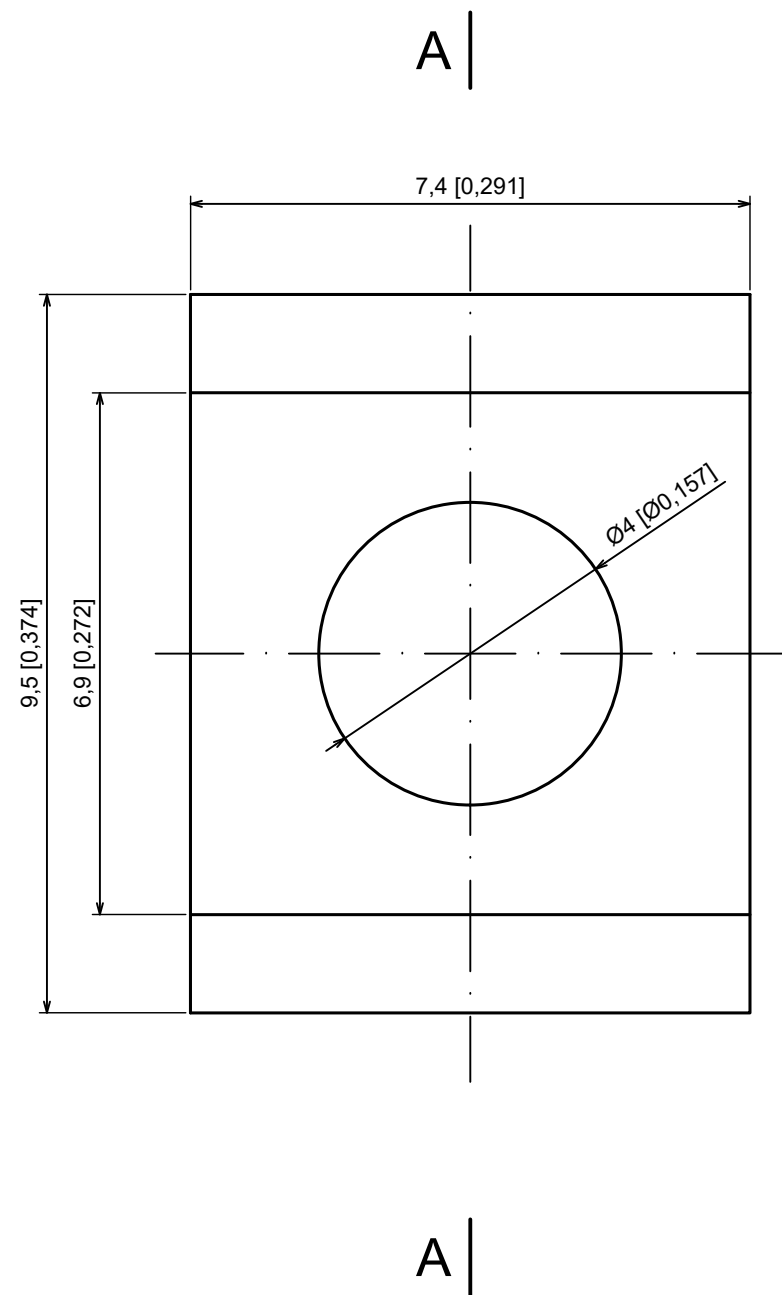

All rights reserved, Copyright Kradex 2023		
Product model	Enclosure ZR300.367.134 - Cover	
Format: A3	Material: Al	
Scale 1:2	Tolerance: +/- 0.5	

A-A

All rights reserved, Copyright Kradox 2023		
Product model	Enclosure ZR300.367.134 - Front Panel	
Format: A3	Material: Al	
Scale 1:2	Tolerance: +/- 0.5	

All rights reserved, Copyright Kradox 2023		
Product model	Enclosure ZR300.367.134 - Rail	
Format: A3	Material: Al	
Scale 2:1	Tolerance: +/- 0.5	

All rights reserved, Copyright Kradox 2023

Product model Enclosure ZR300.367.134 - Foot

Format: A3 Material: PE

Scale 5:1 Tolerance: +/- 0.5

All rights reserved, Copyright Kradox 2023		
Product model	Enclosure ZR300.367.134 - Pin	
Format: A3	Material: PP	
Scale 5:1	Tolerance: +/- 0.5	

All rights reserved, Copyright Kradox 2023		
Product model	Enclosure ZR300.367.134 - Rubber Pad	
Format: A3	Material: Rubber	
Scale 10:1	Tolerance: +/- 0.5	