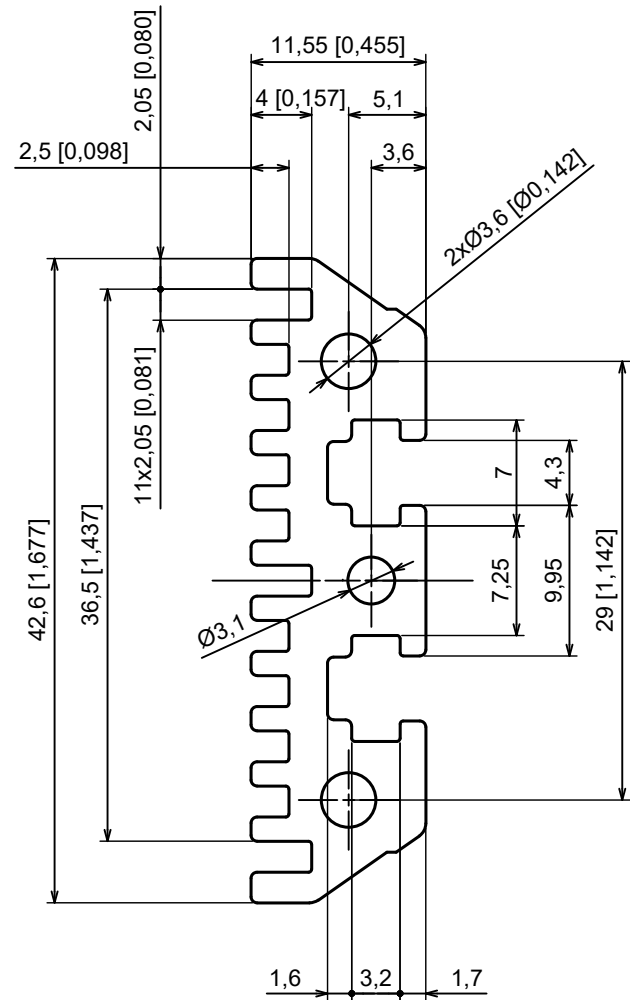

A |

A |

A-A

All rights reserved, Copyright Kradox 2023

Product model Enclosure ZR300.367.134 - Assembly

Format: A3 Material: Al

Scale 1:2 Tolerance: +/- 0.5

All rights reserved, Copyright Kradox 2023		
Product model	Enclosure ZR300.367.134 - Base	
Format: A3	Material: Al	
Scale 1:2	Tolerance: +/- 0.5	

All rights reserved, Copyright Kradex 2023		
Product model	Enclosure ZR300.367.134 - Cover	
Format: A3	Material: Al	
Scale 1:2	Tolerance: +/- 0.5	

A-A

All rights reserved, Copyright Kradox 2023		
Product model	Enclosure ZR300.367.134 - Front Panel	
Format: A3	Material: Al	
Scale 1:2	Tolerance: +/- 0.5	

All rights reserved, Copyright Kradox 2023		
Product model	Enclosure ZR300.367.134 - Rail	
Format: A3	Material: Al	
Scale 2:1	Tolerance: +/- 0.5	

All rights reserved, Copyright Kradox 2023

Product model Enclosure ZR300.367.134 - Foot

Format: A3 Material: PE

Scale 5:1 Tolerance: +/- 0.5

All rights reserved, Copyright Kradox 2023		
Product model	Enclosure ZR300.367.134 - Pin	
Format: A3	Material: PP	
Scale 5:1	Tolerance: +/- 0.5	

All rights reserved, Copyright Kradox 2023		
Product model	Enclosure ZR300.367.134 - Rubber Pad	
Format: A3	Material: Rubber	
Scale 10:1	Tolerance: +/- 0.5	