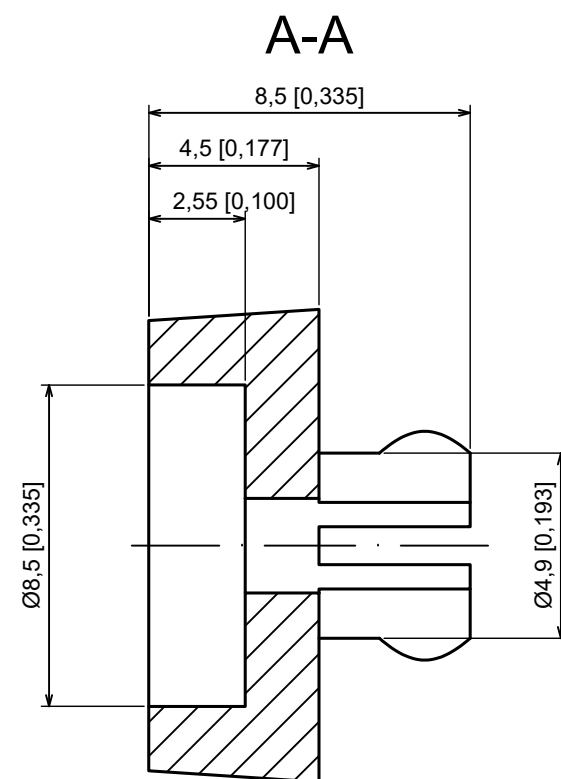

A |

A |

A-A

All rights reserved, Copyright Kradox 2023

Product model Enclosure ZR300.367.134 - Assembly

Format: A3 Material: Al

Scale 1:2 Tolerance: +/- 0.5

All rights reserved, Copyright Kradox 2023		
Product model	Enclosure ZR300.367.134 - Base	
Format: A3	Material: Al	
Scale 1:2	Tolerance: +/- 0.5	

All rights reserved, Copyright Kradex 2023		
Product model	Enclosure ZR300.367.134 - Cover	
Format: A3	Material: Al	
Scale 1:2	Tolerance: +/- 0.5	

A-A

All rights reserved, Copyright Kradox 2023		
Product model	Enclosure ZR300.367.134 - Front Panel	
Format: A3	Material: Al	
Scale 1:2	Tolerance: +/- 0.5	

All rights reserved, Copyright Kradox 2023		
Product model	Enclosure ZR300.367.134 - Rail	
Format: A3	Material: Al	
Scale 2:1	Tolerance: +/- 0.5	

All rights reserved, Copyright Kradox 2023

Product model Enclosure ZR300.367.134 - Foot

Format: A3 Material: PE

Scale 5:1 Tolerance: +/- 0.5

All rights reserved, Copyright Kradox 2023		
Product model	Enclosure ZR300.367.134 - Pin	
Format: A3	Material: PP	
Scale 5:1	Tolerance: +/- 0.5	

All rights reserved, Copyright Kradox 2023		
Product model	Enclosure ZR300.367.134 - Rubber Pad	
Format: A3	Material: Rubber	
Scale 10:1	Tolerance: +/- 0.5	