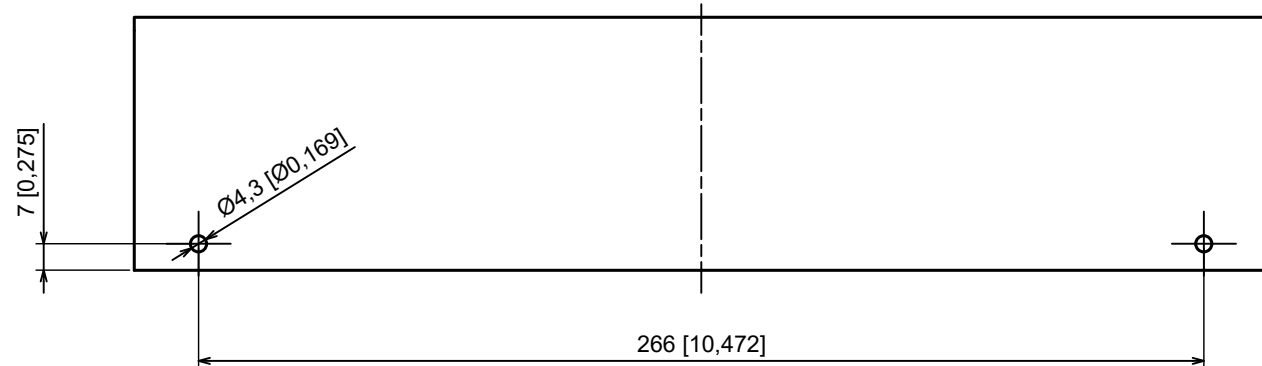

A |

A |

A-A

All rights reserved, Copyright Kradox 2023

Product model Enclosure ZR300.367.134 - Assembly

Format: A3 Material: Al

Scale 1:2 Tolerance: +/- 0.5

All rights reserved, Copyright Kradox 2023		
Product model	Enclosure ZR300.367.134 - Base	
Format: A3	Material: Al	
Scale 1:2	Tolerance: +/- 0.5	

All rights reserved, Copyright Kradex 2023		
Product model	Enclosure ZR300.367.134 - Cover	
Format: A3	Material: Al	
Scale 1:2	Tolerance: +/- 0.5	

A-A

All rights reserved, Copyright Kradox 2023		
Product model	Enclosure ZR300.367.134 - Front Panel	
Format: A3	Material: Al	
Scale 1:2	Tolerance: +/- 0.5	

All rights reserved, Copyright Kradox 2023		
Product model	Enclosure ZR300.367.134 - Rail	
Format: A3	Material: Al	
Scale 2:1	Tolerance: +/- 0.5	

All rights reserved, Copyright Kradox 2023

Product model Enclosure ZR300.367.134 - Foot

Format: A3 Material: PE

Scale 5:1 Tolerance: +/- 0.5

All rights reserved, Copyright Kradox 2023		
Product model	Enclosure ZR300.367.134 - Pin	
Format: A3	Material: PP	
Scale 5:1	Tolerance: +/- 0.5	

All rights reserved, Copyright Kradox 2023		
Product model	Enclosure ZR300.367.134 - Rubber Pad	
Format: A3	Material: Rubber	
Scale 10:1	Tolerance: +/- 0.5	