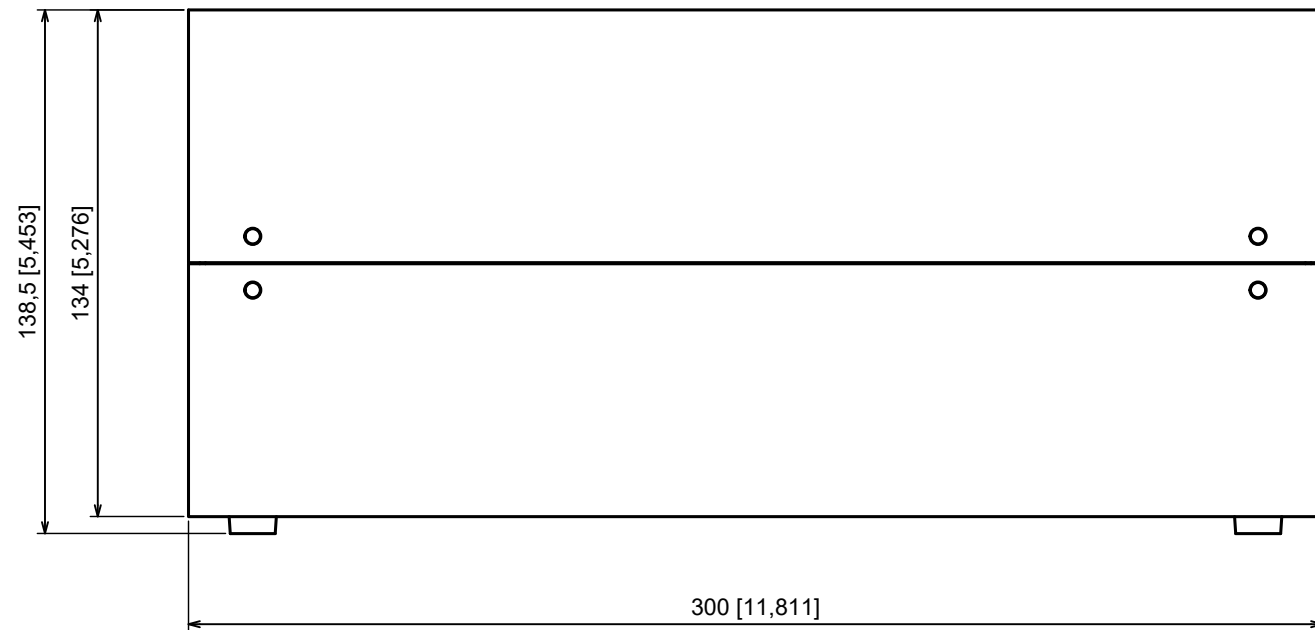

A |

A |

A-A

All rights reserved, Copyright Kradox 2023

Product model Enclosure ZR300.367.134 - Assembly

Format: A3 Material: Al

Scale 1:2 Tolerance: +/- 0.5

All rights reserved, Copyright Kradox 2023		
Product model	Enclosure ZR300.367.134 - Base	
Format: A3	Material: Al	
Scale 1:2	Tolerance: +/- 0.5	

All rights reserved, Copyright Kradex 2023		
Product model	Enclosure ZR300.367.134 - Cover	
Format: A3	Material: Al	
Scale 1:2	Tolerance: +/- 0.5	

A-A

All rights reserved, Copyright Kradox 2023		
Product model	Enclosure ZR300.367.134 - Front Panel	
Format: A3	Material: Al	
Scale 1:2	Tolerance: +/- 0.5	

All rights reserved, Copyright Kradox 2023		
Product model	Enclosure ZR300.367.134 - Rail	
Format: A3	Material: Al	
Scale 2:1	Tolerance: +/- 0.5	

All rights reserved, Copyright Kradox 2023

Product model Enclosure ZR300.367.134 - Foot

Format: A3 Material: PE

Scale 5:1 Tolerance: +/- 0.5

All rights reserved, Copyright Kradox 2023		
Product model	Enclosure ZR300.367.134 - Pin	
Format: A3	Material: PP	
Scale 5:1	Tolerance: +/- 0.5	

All rights reserved, Copyright Kradox 2023		
Product model	Enclosure ZR300.367.134 - Rubber Pad	
Format: A3	Material: Rubber	
Scale 10:1	Tolerance: +/- 0.5	