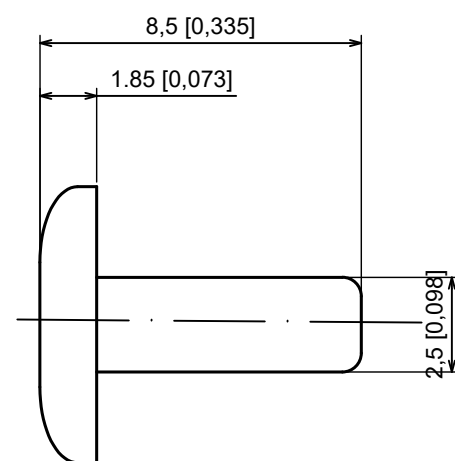

All rights reserved, Copyright Kradox 2023		
Product model	Enclosure ZR300.474.134 - Assembly	
Format: A3	Material: Al	
Scale 1:4	Tolerance: +/- 0.5	

All rights reserved, Copyright Kradox 2023		
Product model	Enclosure ZR300.474.134 - Base	
Format: A3	Material: Al	
Scale 1:4	Tolerance: +/- 0.5	

All rights reserved, Copyright Kradox 2023		
Product model	Enclosure ZR300.474.134 - Cover	
Format: A3	Material: Al	
Scale 1:4	Tolerance: +/- 0.5	

All rights reserved, Copyright Kradox 2023		
Product model	Enclosure ZR300.474.134 - Front Panel	
Format: A3	Material: Al	
Scale 1:2	Tolerance: +/- 0.5	

All rights reserved, Copyright Kradox 2023		
Product model	Enclosure ZR300.474.134 - Rail	
Format: A3	Material: Al	
Scale 2:1	Tolerance: +/- 0.5	

All rights reserved, Copyright Kradox 2023		
Product model	Enclosure ZR300.474.134 - Foot	
Format: A3	Material: PE	
Scale 5:1	Tolerance: +/- 0.5	

All rights reserved, Copyright Kradox 2023

Product model Enclosure ZR300.474.134 - Pin

Format: A3 Material: PP

Scale 5:1 Tolerance: +/- 0.5

All rights reserved, Copyright Kradox 2023		
Product model	Enclosure ZR300.474.134 - Rubber Pad	
Format: A3	Material: Rubber	
Scale 10:1	Tolerance: +/- 0.5	