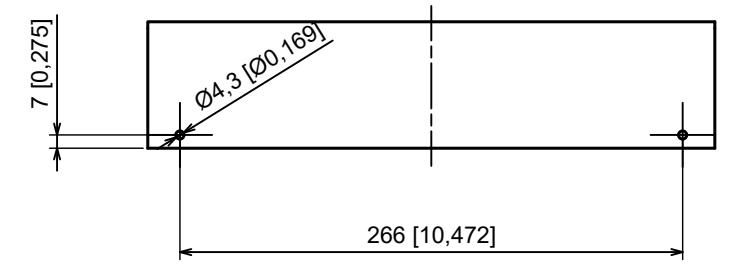

All rights reserved, Copyright Kradox 2023		
Product model	Enclosure ZR300.474.134 - Assembly	
Format: A3	Material: Al	
Scale 1:4	Tolerance: +/- 0.5	

All rights reserved, Copyright Kradox 2023		
Product model	Enclosure ZR300.474.134 - Base	
Format: A3	Material: Al	
Scale 1:4	Tolerance: +/- 0.5	

All rights reserved, Copyright Kradox 2023		
Product model	Enclosure ZR300.474.134 - Cover	
Format: A3	Material: Al	
Scale 1:4	Tolerance: +/- 0.5	

All rights reserved, Copyright Kradox 2023		
Product model	Enclosure ZR300.474.134 - Front Panel	
Format: A3	Material: Al	
Scale 1:2	Tolerance: +/- 0.5	

All rights reserved, Copyright Kradox 2023		
Product model	Enclosure ZR300.474.134 - Rail	
Format: A3	Material: Al	
Scale 2:1	Tolerance: +/- 0.5	

All rights reserved, Copyright Kradox 2023		
Product model	Enclosure ZR300.474.134 - Foot	
Format: A3	Material: PE	
Scale 5:1	Tolerance: +/- 0.5	

All rights reserved, Copyright Kradox 2023

Product model Enclosure ZR300.474.134 - Pin

Format: A3 Material: PP

Scale 5:1 Tolerance: +/- 0.5

All rights reserved, Copyright Kradox 2023		
Product model	Enclosure ZR300.474.134 - Rubber Pad	
Format: A3	Material: Rubber	
Scale 10:1	Tolerance: +/- 0.5	