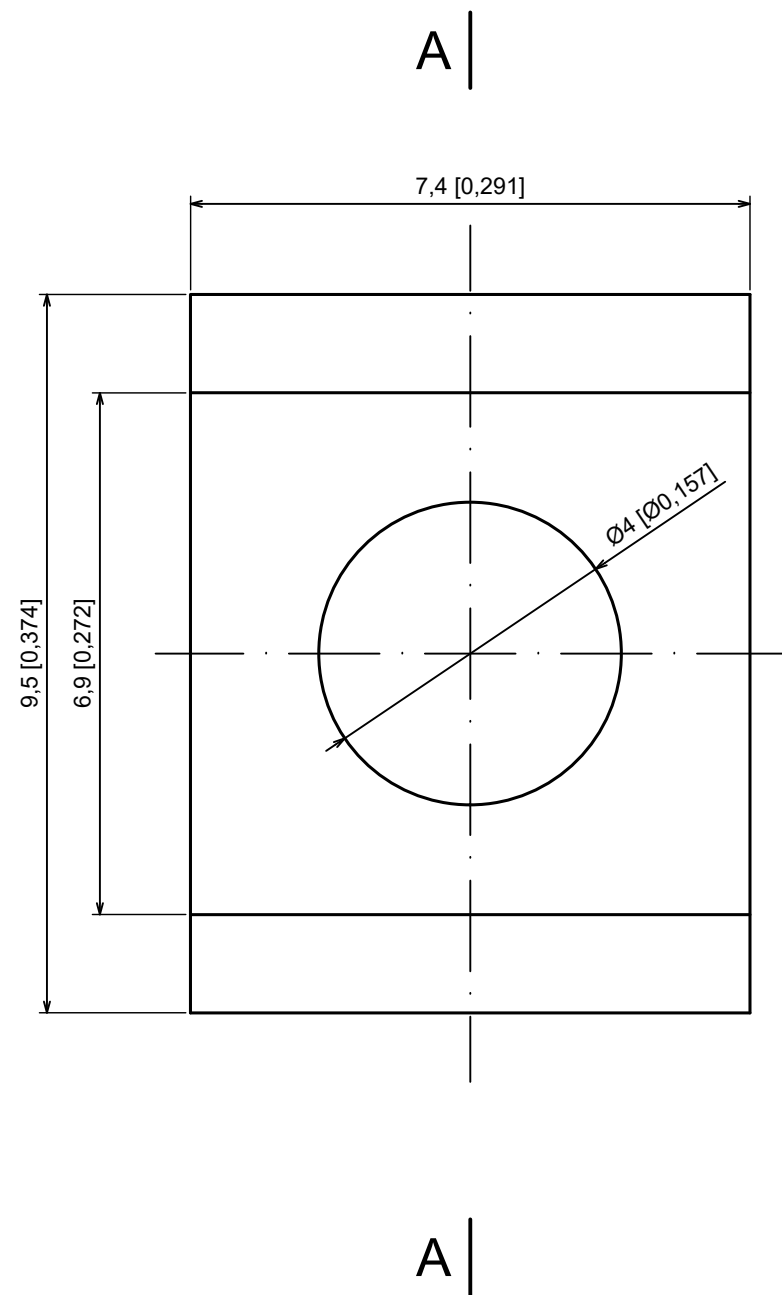

All rights reserved, Copyright Kradox 2023		
Product model	Enclosure ZR300.474.134 - Cover	
Format: A3	Material: Al	
Scale 1:4	Tolerance: +/- 0.5	

All rights reserved, Copyright Kradox 2023		
Product model	Enclosure ZR300.474.134 - Front Panel	
Format: A3	Material: Al	
Scale 1:2	Tolerance: +/- 0.5	

All rights reserved, Copyright Kradox 2023		
Product model	Enclosure ZR300.474.134 - Rail	
Format: A3	Material: Al	
Scale 2:1	Tolerance: +/- 0.5	

All rights reserved, Copyright Kradox 2023		
Product model	Enclosure ZR300.474.134 - Foot	
Format: A3	Material: PE	
Scale 5:1	Tolerance: +/- 0.5	

All rights reserved, Copyright Kradox 2023

Product model Enclosure ZR300.474.134 - Pin

Format: A3 Material: PP

Scale 5:1 Tolerance: +/- 0.5

All rights reserved, Copyright Kradox 2023		
Product model	Enclosure ZR300.474.134 - Rubber Pad	
Format: A3	Material: Rubber	
Scale 10:1	Tolerance: +/- 0.5	