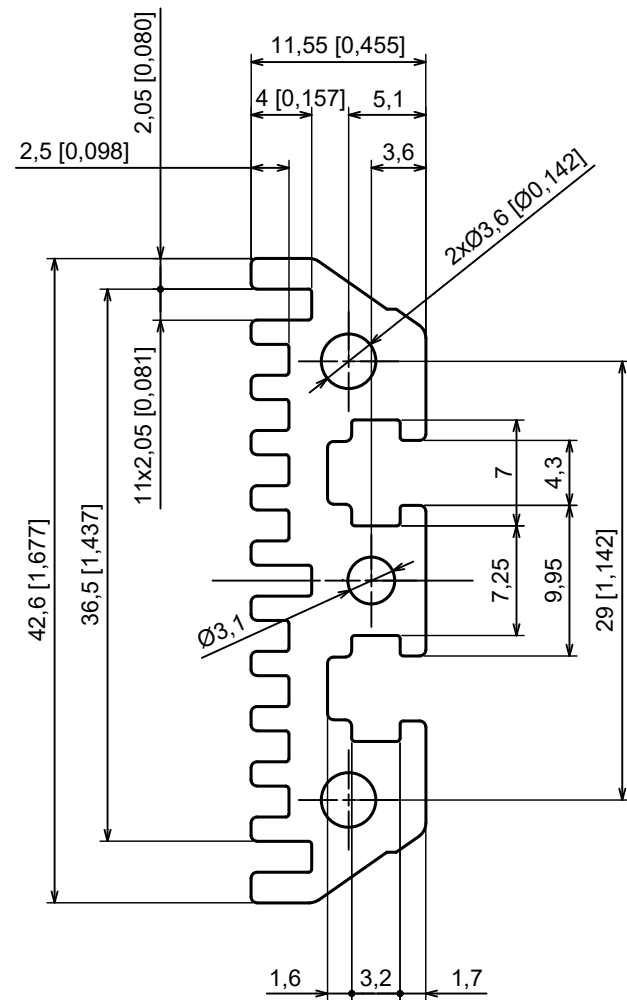

All rights reserved, Copyright Kradox 2023		
Product model	Enclosure ZR300.474.134 - Assembly	
Format: A3	Material: Al	
Scale 1:4	Tolerance: +/- 0.5	

All rights reserved, Copyright Kradox 2023		
Product model	Enclosure ZR300.474.134 - Base	
Format: A3	Material: Al	
Scale 1:4	Tolerance: +/- 0.5	

All rights reserved, Copyright Kradox 2023		
Product model	Enclosure ZR300.474.134 - Cover	
Format: A3	Material: Al	
Scale 1:4	Tolerance: +/- 0.5	

All rights reserved, Copyright Kradox 2023		
Product model	Enclosure ZR300.474.134 - Front Panel	
Format: A3	Material: Al	
Scale 1:2	Tolerance: +/- 0.5	

All rights reserved, Copyright Kradox 2023		
Product model	Enclosure ZR300.474.134 - Rail	
Format: A3	Material: Al	
Scale 2:1	Tolerance: +/- 0.5	

All rights reserved, Copyright Kradox 2023		
Product model	Enclosure ZR300.474.134 - Foot	
Format: A3	Material: PE	
Scale 5:1	Tolerance: +/- 0.5	

All rights reserved, Copyright Kradox 2023

Product model Enclosure ZR300.474.134 - Pin

Format: A3 Material: PP

Scale 5:1 Tolerance: +/- 0.5

All rights reserved, Copyright Kradox 2023		
Product model	Enclosure ZR300.474.134 - Rubber Pad	
Format: A3	Material: Rubber	
Scale 10:1	Tolerance: +/- 0.5	