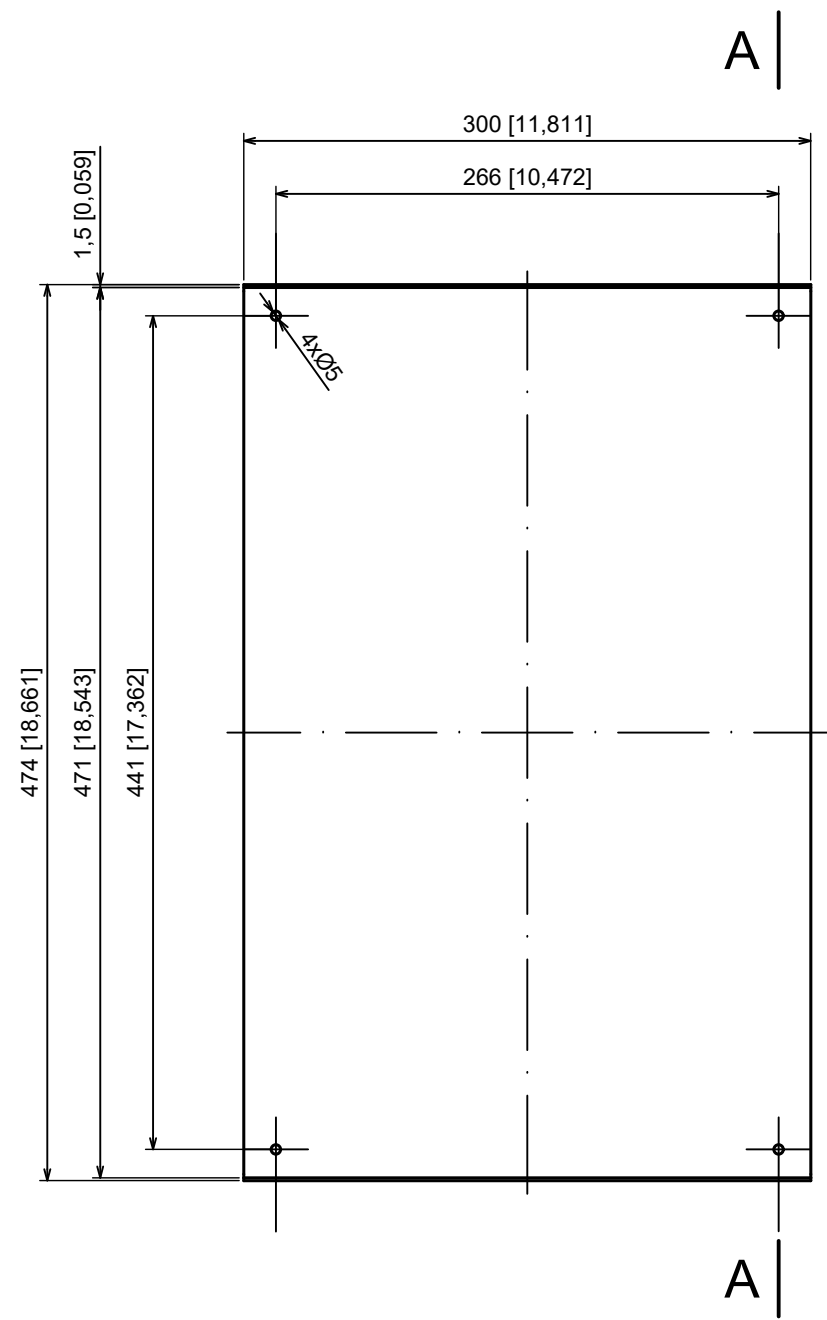

All rights reserved, Copyright Kradox 2023		
Product model	Enclosure ZR300.474.134 - Assembly	
Format: A3	Material: Al	
Scale 1:4	Tolerance: +/- 0.5	

All rights reserved, Copyright Kradox 2023		
Product model	Enclosure ZR300.474.134 - Base	
Format: A3	Material: Al	
Scale 1:4	Tolerance: +/- 0.5	

All rights reserved, Copyright Kradox 2023		
Product model	Enclosure ZR300.474.134 - Cover	
Format: A3	Material: Al	
Scale 1:4	Tolerance: +/- 0.5	

All rights reserved, Copyright Kradox 2023		
Product model	Enclosure ZR300.474.134 - Front Panel	
Format: A3	Material: Al	
Scale 1:2	Tolerance: +/- 0.5	

All rights reserved, Copyright Kradox 2023		
Product model	Enclosure ZR300.474.134 - Rail	
Format: A3	Material: Al	
Scale 2:1	Tolerance: +/- 0.5	

All rights reserved, Copyright Kradox 2023		
Product model	Enclosure ZR300.474.134 - Foot	
Format: A3	Material: PE	
Scale 5:1	Tolerance: +/- 0.5	

All rights reserved, Copyright Kradox 2023

Product model Enclosure ZR300.474.134 - Pin

Format: A3 Material: PP

Scale 5:1 Tolerance: +/- 0.5

All rights reserved, Copyright Kradox 2023		
Product model	Enclosure ZR300.474.134 - Rubber Pad	
Format: A3	Material: Rubber	
Scale 10:1	Tolerance: +/- 0.5	