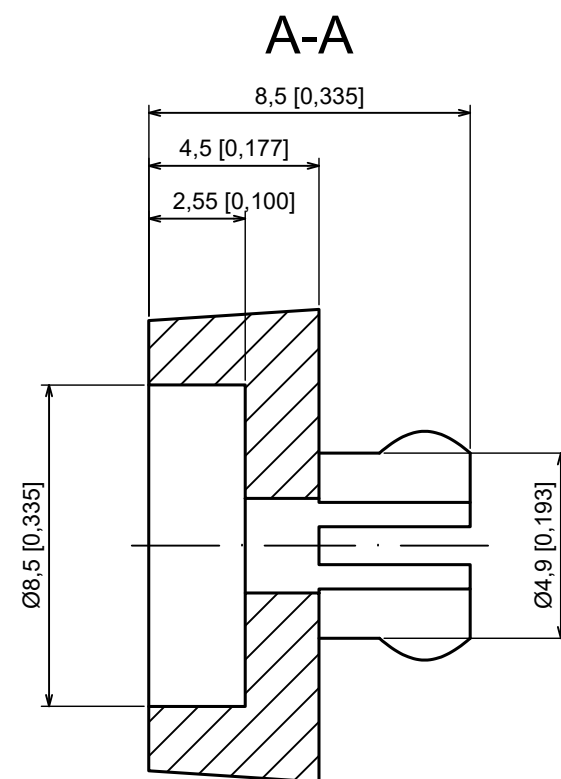

All rights reserved, Copyright Kradox 2023		
Product model	Enclosure ZR300.474.134 - Assembly	
Format: A3	Material: Al	
Scale 1:4	Tolerance: +/- 0.5	

All rights reserved, Copyright Kradox 2023		
Product model	Enclosure ZR300.474.134 - Base	
Format: A3	Material: Al	
Scale 1:4	Tolerance: +/- 0.5	

All rights reserved, Copyright Kradox 2023		
Product model	Enclosure ZR300.474.134 - Cover	
Format: A3	Material: Al	
Scale 1:4	Tolerance: +/- 0.5	

All rights reserved, Copyright Kradox 2023		
Product model	Enclosure ZR300.474.134 - Front Panel	
Format: A3	Material: Al	
Scale 1:2	Tolerance: +/- 0.5	

All rights reserved, Copyright Kradox 2023		
Product model	Enclosure ZR300.474.134 - Rail	
Format: A3	Material: Al	
Scale 2:1	Tolerance: +/- 0.5	

All rights reserved, Copyright Kradox 2023		
Product model	Enclosure ZR300.474.134 - Foot	
Format: A3	Material: PE	
Scale 5:1	Tolerance: +/- 0.5	

All rights reserved, Copyright Kradox 2023

Product model Enclosure ZR300.474.134 - Pin

Format: A3 Material: PP

Scale 5:1 Tolerance: +/- 0.5

All rights reserved, Copyright Kradox 2023		
Product model	Enclosure ZR300.474.134 - Rubber Pad	
Format: A3	Material: Rubber	
Scale 10:1	Tolerance: +/- 0.5	