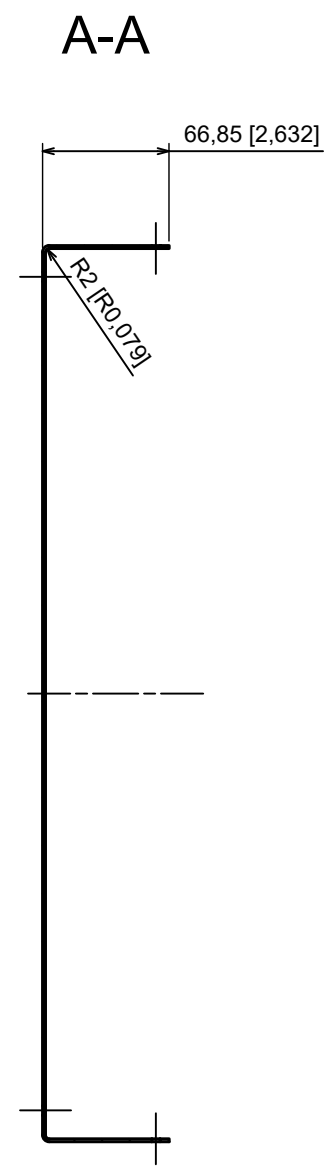

All rights reserved, Copyright Kradox 2023		
Product model	Enclosure ZR300.474.134 - Assembly	
Format: A3	Material: Al	
Scale 1:4	Tolerance: +/- 0.5	

All rights reserved, Copyright Kradox 2023		
Product model	Enclosure ZR300.474.134 - Base	
Format: A3	Material: Al	
Scale 1:4	Tolerance: +/- 0.5	

All rights reserved, Copyright Kradox 2023		
Product model	Enclosure ZR300.474.134 - Cover	
Format: A3	Material: Al	
Scale 1:4	Tolerance: +/- 0.5	

All rights reserved, Copyright Kradox 2023		
Product model	Enclosure ZR300.474.134 - Front Panel	
Format: A3	Material: Al	
Scale 1:2	Tolerance: +/- 0.5	

All rights reserved, Copyright Kradox 2023		
Product model	Enclosure ZR300.474.134 - Rail	
Format: A3	Material: Al	
Scale 2:1	Tolerance: +/- 0.5	

All rights reserved, Copyright Kradox 2023		
Product model	Enclosure ZR300.474.134 - Foot	
Format: A3	Material: PE	
Scale 5:1	Tolerance: +/- 0.5	

All rights reserved, Copyright Kradox 2023

Product model Enclosure ZR300.474.134 - Pin

Format: A3 Material: PP

Scale 5:1 Tolerance: +/- 0.5

All rights reserved, Copyright Kradox 2023		
Product model	Enclosure ZR300.474.134 - Rubber Pad	
Format: A3	Material: Rubber	
Scale 10:1	Tolerance: +/- 0.5	