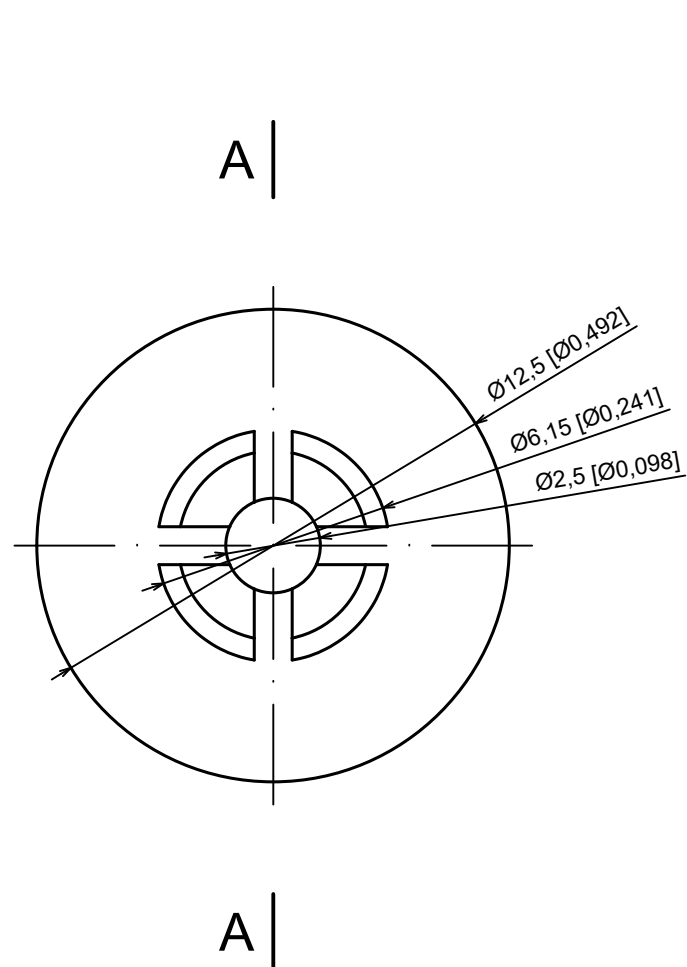

All rights reserved, Copyright Kradox 2023		
Product model	Enclosure ZR300.474.134 - Assembly	
Format: A3	Material: Al	
Scale 1:4	Tolerance: +/- 0.5	

All rights reserved, Copyright Kradox 2023		
Product model	Enclosure ZR300.474.134 - Base	
Format: A3	Material: Al	
Scale 1:4	Tolerance: +/- 0.5	

All rights reserved, Copyright Kradox 2023		
Product model	Enclosure ZR300.474.134 - Cover	
Format: A3	Material: Al	
Scale 1:4	Tolerance: +/- 0.5	

All rights reserved, Copyright Kradox 2023		
Product model	Enclosure ZR300.474.134 - Front Panel	
Format: A3	Material: Al	
Scale 1:2	Tolerance: +/- 0.5	

All rights reserved, Copyright Kradox 2023		
Product model	Enclosure ZR300.474.134 - Rail	
Format: A3	Material: Al	
Scale 2:1	Tolerance: +/- 0.5	

All rights reserved, Copyright Kradox 2023		
Product model	Enclosure ZR300.474.134 - Foot	
Format: A3	Material: PE	
Scale 5:1	Tolerance: +/- 0.5	

All rights reserved, Copyright Kradox 2023

Product model Enclosure ZR300.474.134 - Pin

Format: A3 Material: PP

Scale 5:1 Tolerance: +/- 0.5

All rights reserved, Copyright Kradox 2023		
Product model	Enclosure ZR300.474.134 - Rubber Pad	
Format: A3	Material: Rubber	
Scale 10:1	Tolerance: +/- 0.5	