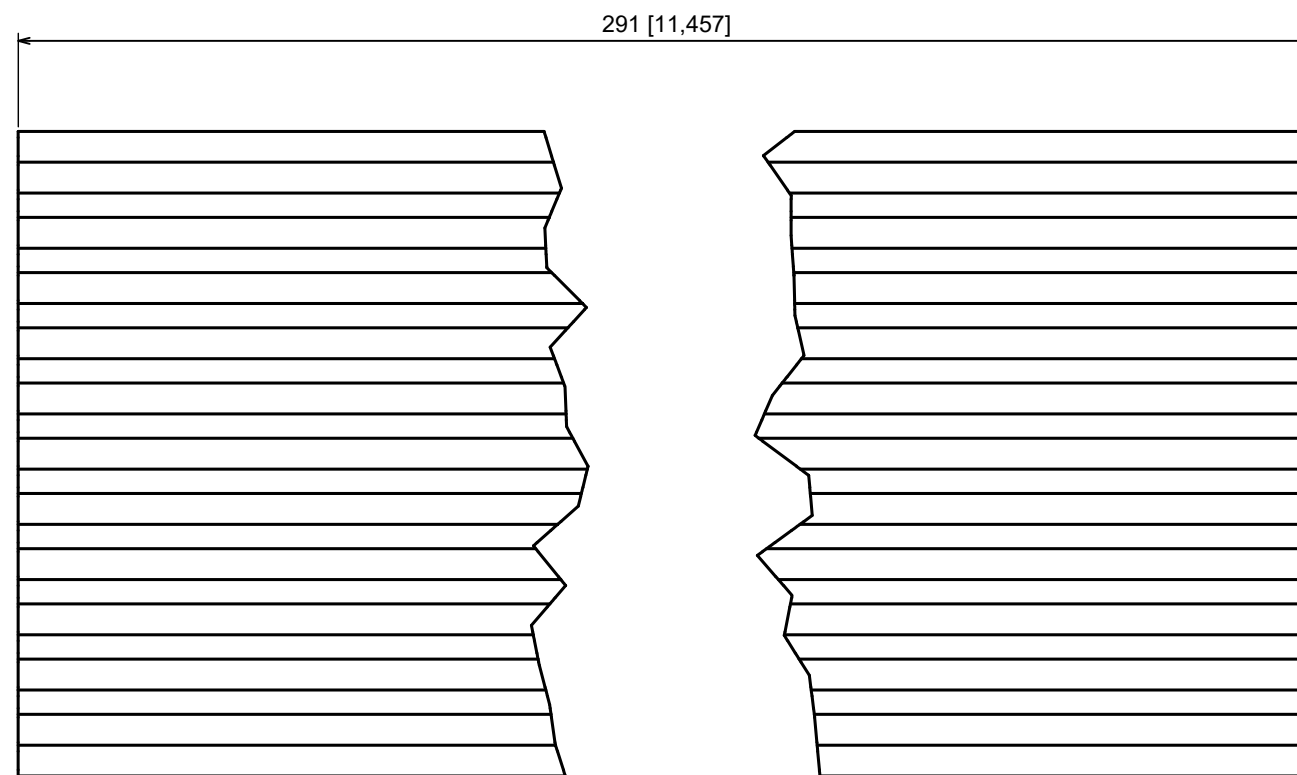

All rights reserved, Copyright Kradox 2023		
Product model	Enclosure ZR300.474.134 - Assembly	
Format: A3	Material: Al	
Scale 1:4	Tolerance: +/- 0.5	

All rights reserved, Copyright Kradox 2023		
Product model	Enclosure ZR300.474.134 - Base	
Format: A3	Material: Al	
Scale 1:4	Tolerance: +/- 0.5	

All rights reserved, Copyright Kradox 2023		
Product model	Enclosure ZR300.474.134 - Cover	
Format: A3	Material: Al	
Scale 1:4	Tolerance: +/- 0.5	

All rights reserved, Copyright Kradox 2023		
Product model	Enclosure ZR300.474.134 - Front Panel	
Format: A3	Material: Al	
Scale 1:2	Tolerance: +/- 0.5	

All rights reserved, Copyright Kradox 2023		
Product model	Enclosure ZR300.474.134 - Rail	
Format: A3	Material: Al	
Scale 2:1	Tolerance: +/- 0.5	

All rights reserved, Copyright Kradox 2023		
Product model	Enclosure ZR300.474.134 - Foot	
Format: A3	Material: PE	
Scale 5:1	Tolerance: +/- 0.5	

All rights reserved, Copyright Kradox 2023

Product model Enclosure ZR300.474.134 - Pin

Format: A3 Material: PP

Scale 5:1 Tolerance: +/- 0.5

All rights reserved, Copyright Kradox 2023		
Product model	Enclosure ZR300.474.134 - Rubber Pad	
Format: A3	Material: Rubber	
Scale 10:1	Tolerance: +/- 0.5	