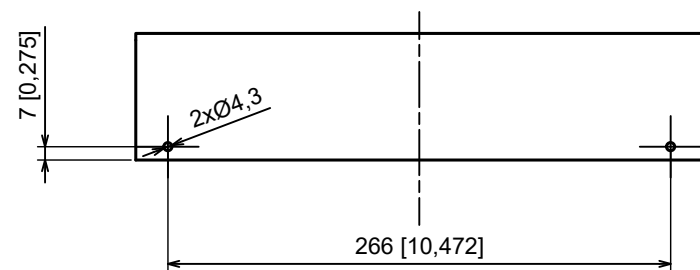

All rights reserved, Copyright Kradox 2023		
Product model	Enclosure ZR300.474.134 - Assembly	
Format: A3	Material: Al	
Scale 1:4	Tolerance: +/- 0.5	

All rights reserved, Copyright Kradox 2023		
Product model	Enclosure ZR300.474.134 - Base	
Format: A3	Material: Al	
Scale 1:4	Tolerance: +/- 0.5	

All rights reserved, Copyright Kradox 2023		
Product model	Enclosure ZR300.474.134 - Cover	
Format: A3	Material: Al	
Scale 1:4	Tolerance: +/- 0.5	

All rights reserved, Copyright Kradox 2023		
Product model	Enclosure ZR300.474.134 - Front Panel	
Format: A3	Material: Al	
Scale 1:2	Tolerance: +/- 0.5	

All rights reserved, Copyright Kradox 2023		
Product model	Enclosure ZR300.474.134 - Rail	
Format: A3	Material: Al	
Scale 2:1	Tolerance: +/- 0.5	

All rights reserved, Copyright Kradox 2023		
Product model	Enclosure ZR300.474.134 - Foot	
Format: A3	Material: PE	
Scale 5:1	Tolerance: +/- 0.5	

All rights reserved, Copyright Kradox 2023

Product model Enclosure ZR300.474.134 - Pin

Format: A3 Material: PP

Scale 5:1 Tolerance: +/- 0.5

All rights reserved, Copyright Kradox 2023		
Product model	Enclosure ZR300.474.134 - Rubber Pad	
Format: A3	Material: Rubber	
Scale 10:1	Tolerance: +/- 0.5	