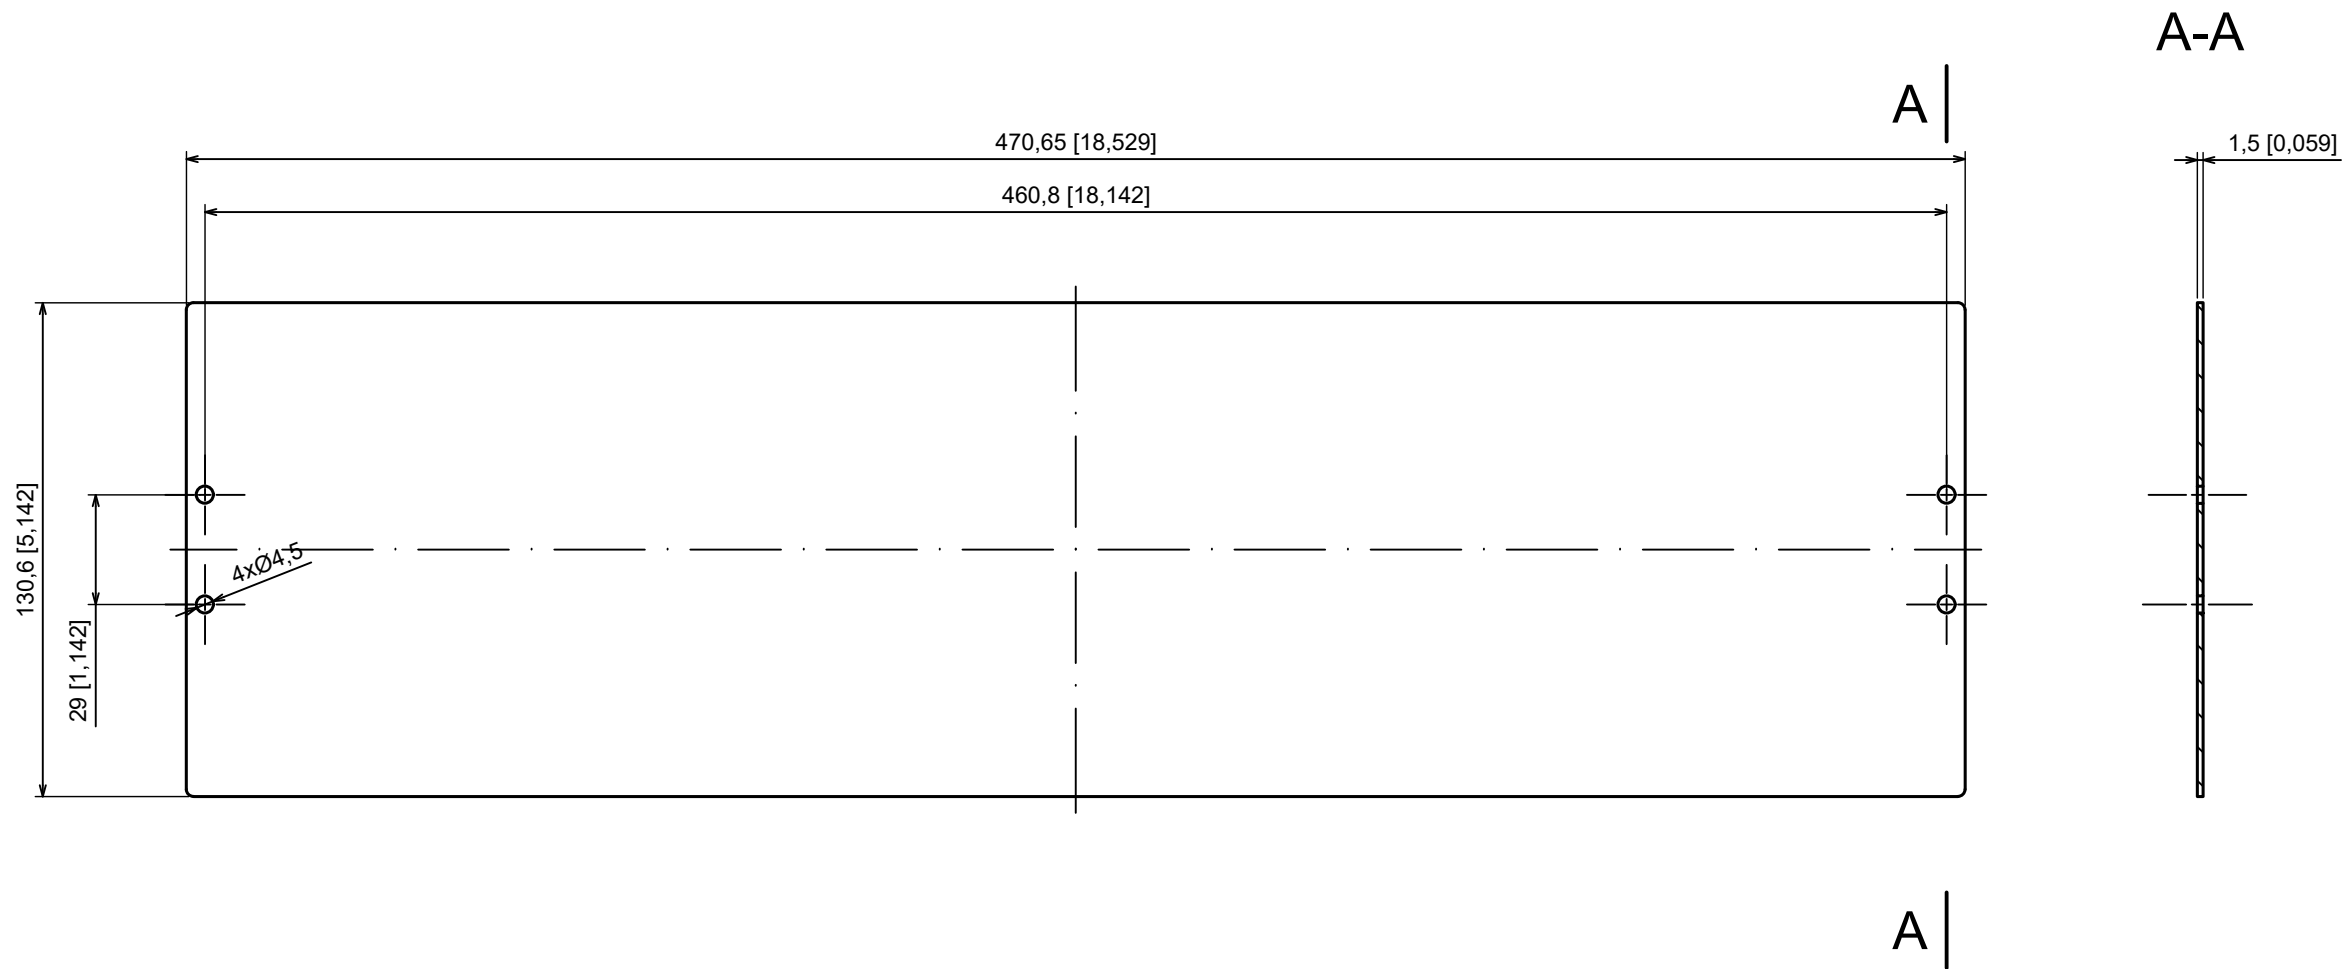

All rights reserved, Copyright Kradox 2023		
Product model	Enclosure ZR300.474.134 - Assembly	
Format: A3	Material: Al	
Scale 1:4	Tolerance: +/- 0.5	

All rights reserved, Copyright Kradox 2023		
Product model	Enclosure ZR300.474.134 - Base	
Format: A3	Material: Al	
Scale 1:4	Tolerance: +/- 0.5	

All rights reserved, Copyright Kradox 2023		
Product model	Enclosure ZR300.474.134 - Cover	
Format: A3	Material: Al	
Scale 1:4	Tolerance: +/- 0.5	

All rights reserved, Copyright Kradox 2023		
Product model	Enclosure ZR300.474.134 - Front Panel	
Format: A3	Material: Al	
Scale 1:2	Tolerance: +/- 0.5	

All rights reserved, Copyright Kradox 2023		
Product model	Enclosure ZR300.474.134 - Rail	
Format: A3	Material: Al	
Scale 2:1	Tolerance: +/- 0.5	

All rights reserved, Copyright Kradox 2023		
Product model	Enclosure ZR300.474.134 - Foot	
Format: A3	Material: PE	
Scale 5:1	Tolerance: +/- 0.5	

All rights reserved, Copyright Kradox 2023

Product model Enclosure ZR300.474.134 - Pin

Format: A3 Material: PP

Scale 5:1 Tolerance: +/- 0.5

All rights reserved, Copyright Kradox 2023		
Product model	Enclosure ZR300.474.134 - Rubber Pad	
Format: A3	Material: Rubber	
Scale 10:1	Tolerance: +/- 0.5	