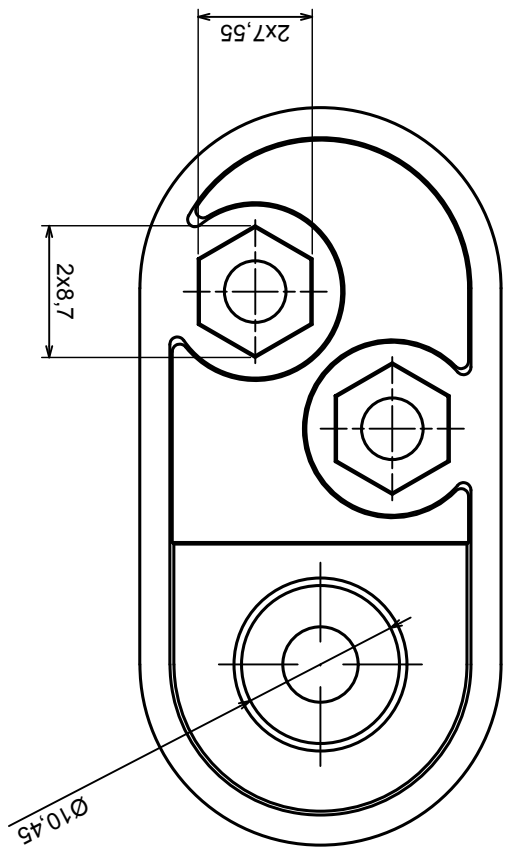

A-A

All rights reserved, Copyright Kradex 2019

Product model ZWM20L

Format: A3

Material: PC, ABS

Tolerance: +/- 0.5

A-A

All rights reserved, Copyright Kradex 2019

Product model ZWM20R

Format: A3

Material: PC, ABS

Tolerance: +/- 0,5