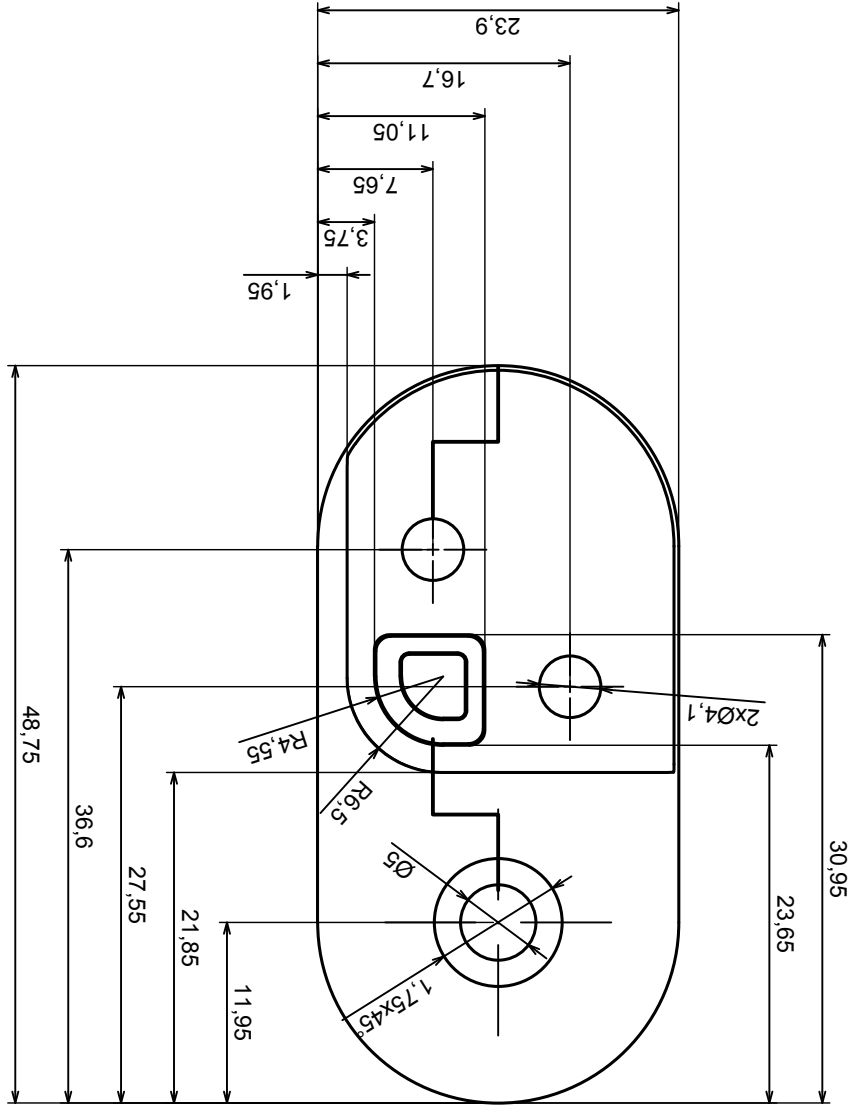

A-A

All rights reserved, Copyright Kradex 2019

Product model ZWM20L

Format: A3

Material: PC, ABS

Tolerance: +/- 0.5

A-A

All rights reserved, Copyright Kradex 2019

Product model ZWM20R

Format: A3

Material: PC, ABS

Tolerance: +/- 0,5