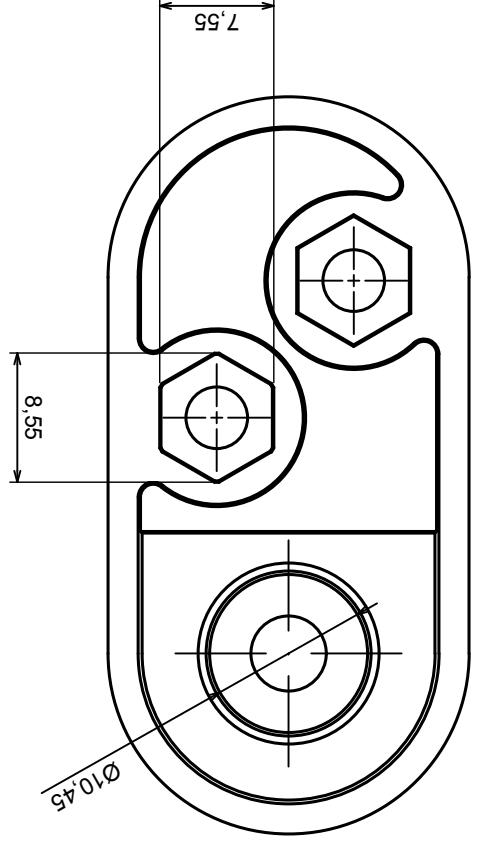

A-A

All rights reserved, Copyright Kradex 2019

Product model ZWM20L

Format: A3

Material: PC, ABS

Tolerance: +/- 0.5

A-A

All rights reserved, Copyright Kradex 2019

Product model ZWM20R

Format: A3

Material: PC, ABS

Tolerance: +/- 0,5