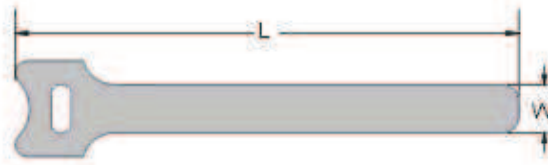

0350 KSS Magic Cable Tie

- Material:
 Hook Side: PP
 Loop Side: Nylon
- Color: Black (BK), White (WE), Red (RD), Yellow (YW), Blue (BE), Green (GN)
- Application: Cord and cable management (UTP/STP/FIBER), wire harnesses, prevent interruption to transfer speed when using traditional Nylon cable ties. Reusable and easy to install.

Unit: mm

Item No.	L	W	Max. Bundle Dia.	Packing
<input type="checkbox"/> MGT-125	125.0	12.0	30	20 pcs / Bag
<input type="checkbox"/> MGT-135	135.0	12.0	33	
<input type="checkbox"/> MGT-150	150.0	12.0	36	
<input type="checkbox"/> MGT-150M	150.0	10.0	36	
<input type="checkbox"/> MGT-180	180.0	12.0	40	
<input type="checkbox"/> MGT-210	210.0	16.0	50	
<input type="checkbox"/> MGT-240	240.0	16.0	65	
<input type="checkbox"/> MGT-310	310.0	16.0	85	