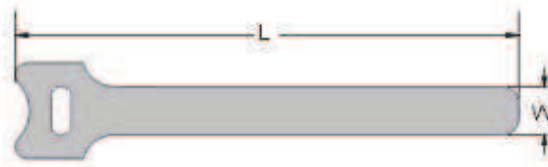

0350 KSS Magic Cable Tie

- Material:
 Hook Side: PP
 Loop Side: Nylon
- Color: Black (BK), White (WE), Red (RD), Yellow (YW), Blue (BE), Green (GN)
- Application: Cord and cable management (UTP/STP/FIBER), wire harnesses, prevent interruption to transfer speed when using traditional Nylon cable ties. Reusable and easy to install.

Unit: mm

Item No.	L	W	Max. Bundle Dia.	Packing
<input type="checkbox"/> MGT-125	125.0	12.0	30	20 pcs / Bag
<input type="checkbox"/> MGT-135	135.0	12.0	33	
<input type="checkbox"/> MGT-150	150.0	12.0	36	
<input type="checkbox"/> MGT-150M	150.0	10.0	36	
<input type="checkbox"/> MGT-180	180.0	12.0	40	
<input type="checkbox"/> MGT-210	210.0	16.0	50	
<input type="checkbox"/> MGT-240	240.0	16.0	65	
<input type="checkbox"/> MGT-310	310.0	16.0	85	