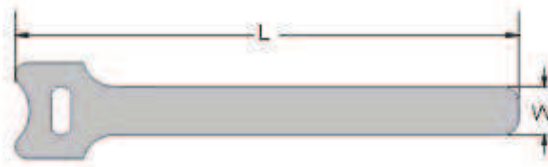

## 0350 KSS Magic Cable Tie

- Material:  
Hook Side: PP  
Loop Side: Nylon
- Color: Black (BK), White (WE), Red (RD), Yellow (YW), Blue (BE), Green (GN)
- Application: Cord and cable management (UTP/STP/FIBER), wire harnesses, prevent interruption to transfer speed when using traditional Nylon cable ties. Reusable and easy to install.

Unit: mm

Item No.	L	W	Max. Bundle Dia.	Packing
<input type="checkbox"/> MGT-125	125.0	12.0	30	20 pcs / Bag
<input type="checkbox"/> MGT-135	135.0	12.0	33	
<input type="checkbox"/> MGT-150	150.0	12.0	36	
<input type="checkbox"/> MGT-150M	150.0	10.0	36	
<input type="checkbox"/> MGT-180	180.0	12.0	40	
<input type="checkbox"/> MGT-210	210.0	16.0	50	
<input type="checkbox"/> MGT-240	240.0	16.0	65	
<input type="checkbox"/> MGT-310	310.0	16.0	85	